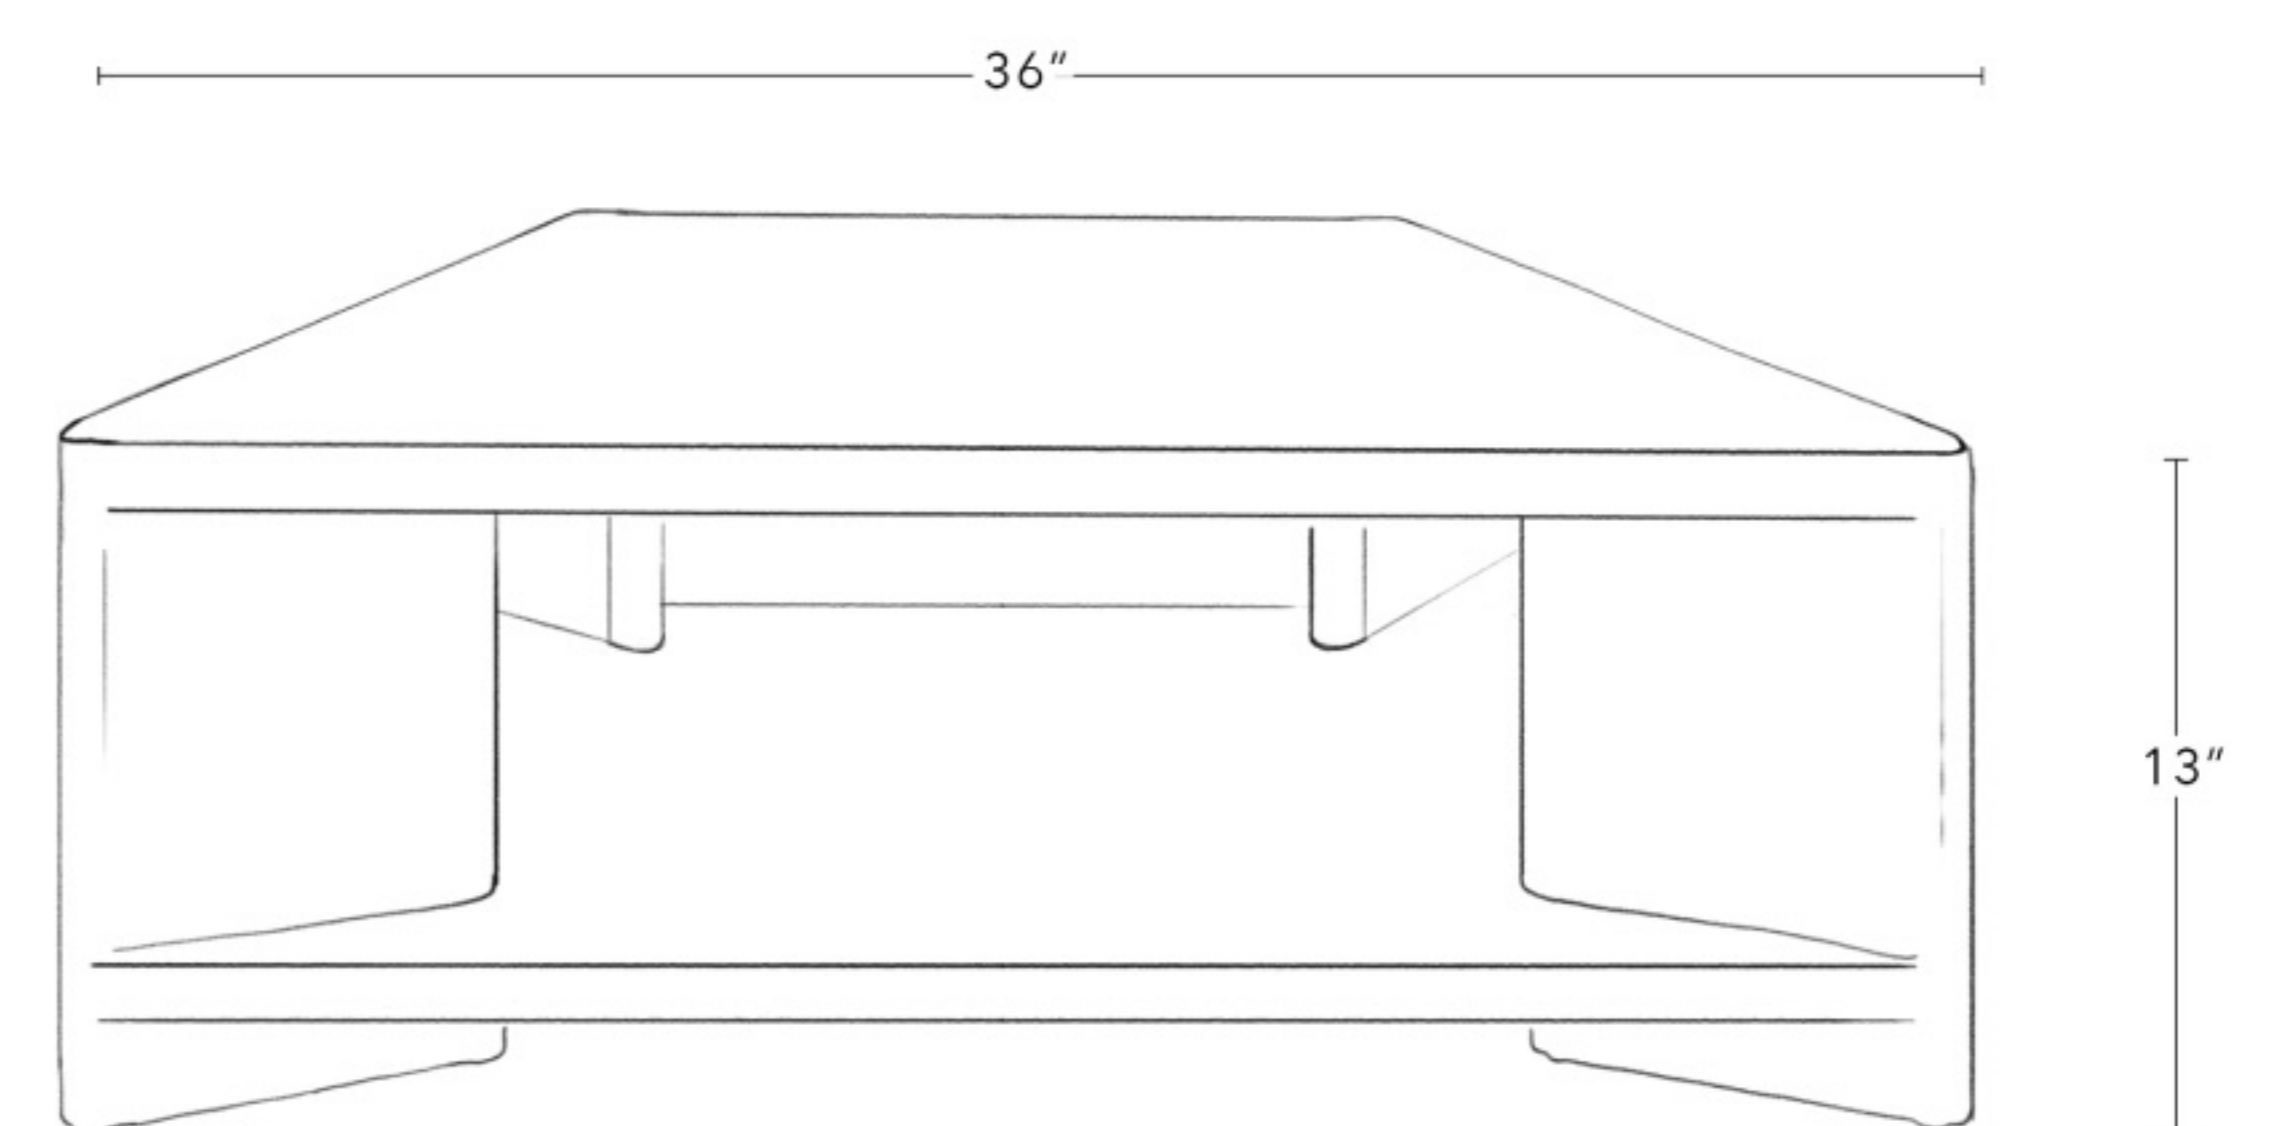

NICKEY * KEHOE

SHELF COFFEE TABLE, RECTANGULAR

55" W x 36" D x 13" H

Fashion falls in love with function within our Shelf Coffee Table, a piece that preserves an economy of space with the richness of handmade craftsmanship. Ingeniously angled legs create a world of storage on its lower shelf, for a perfectly proportioned piece with enduring style.

Dimensions

55" W x 36" D x 13"H

All Available Dimensions

48" W x 36" D x 13"H

55" W x 36" D x 13"H

60" W x 38" D x 13"H

Leg Height 2.25"

Leg Width 1.75"

Floor Clearance 2.25"

Tabletop Thickness 1.25"

Materials White Oak

Standard Finishes

Bleached Oak, Natural Oak

Premium Finishes

Saddle, Smoked, Ebony