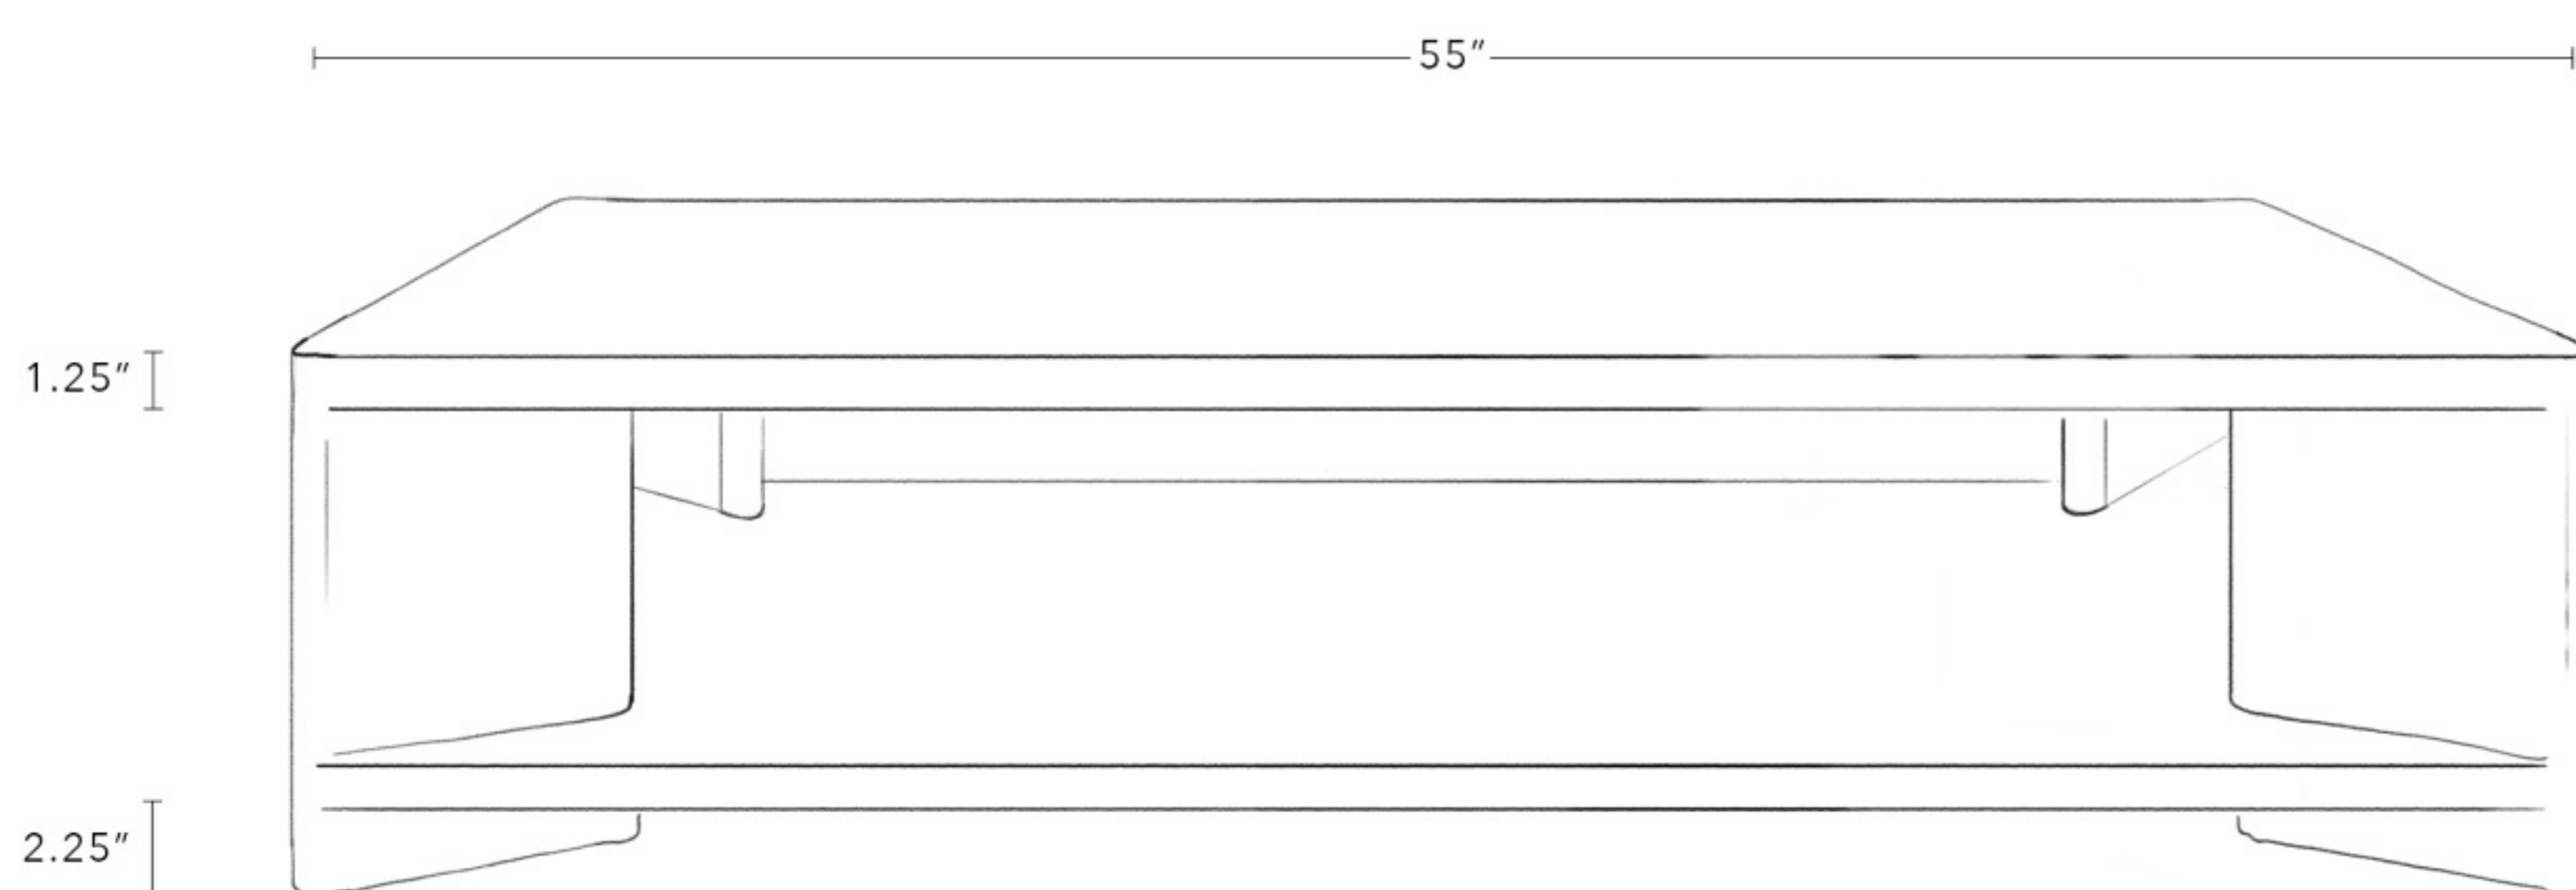

NICKEY * KEHOE

SHELF COFFEE TABLE, RECTANGULAR

55" W x 36" D x 13" H

Fashion falls in love with function within our Shelf Coffee Table, a piece that preserves an economy of space with the richness of handmade craftsmanship. Ingeniously angled legs create a world of storage on its lower shelf, for a perfectly proportioned piece with enduring style.

Dimensions

55" W x 36" D x 13"H

All Available Dimensions

48" W x 36" D x 13"H

55" W x 36" D x 13"H

60" W x 38" D x 13"H

Leg Height 2.25"

Leg Width 1.75"

Floor Clearance 2.25"

Tabletop Thickness 1.25"

Materials White Oak

Standard Finishes

Bleached Oak, Natural Oak

Premium Finishes

Saddle, Smoked, Ebony