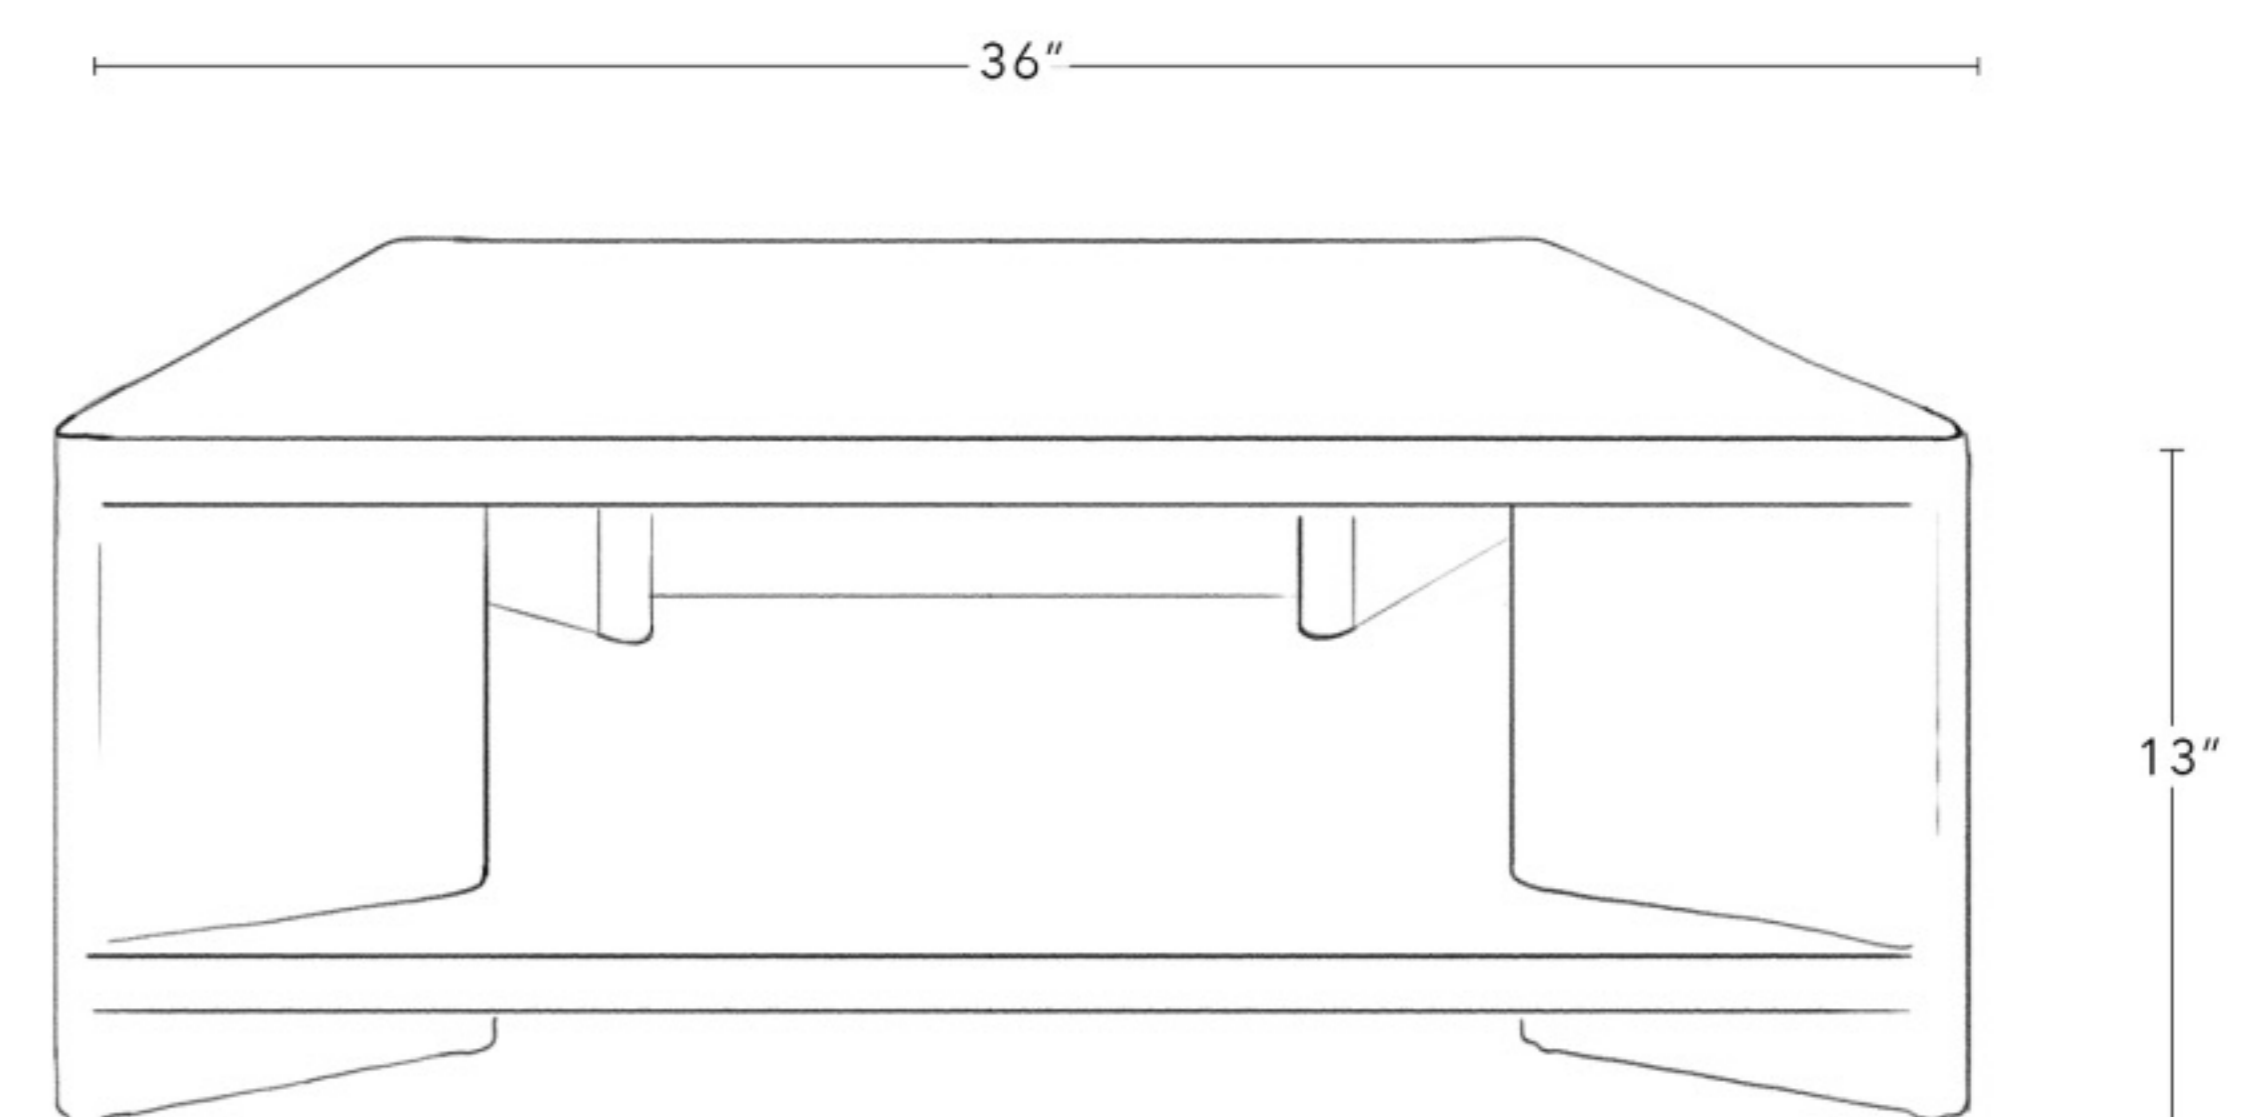

NICKEY ✧ KEHOE

SHELF COFFEE TABLE, RECTANGULAR

48" W x 36" D x 13" H

Fashion falls in love with function within our Shelf Coffee Table, a piece that preserves an economy of space with the richness of handmade craftsmanship. Ingeniously angled legs create a world of storage on its lower shelf, for a perfectly proportioned piece with enduring style.

Dimensions

48" W x 36" D x 13"H

All Available Dimensions

48" W x 36" D x 13"H

55" W x 36" D x 13"H

60" W x 38" D x 13"H

Leg Height 2.25"

Leg Width 1.75"

Floor Clearance 2.25"

Tabletop Thickness 1.25"

Materials White Oak

Standard Finishes

Bleached Oak, Natural Oak

Premium Finishes

Saddle, Smoked, Ebony