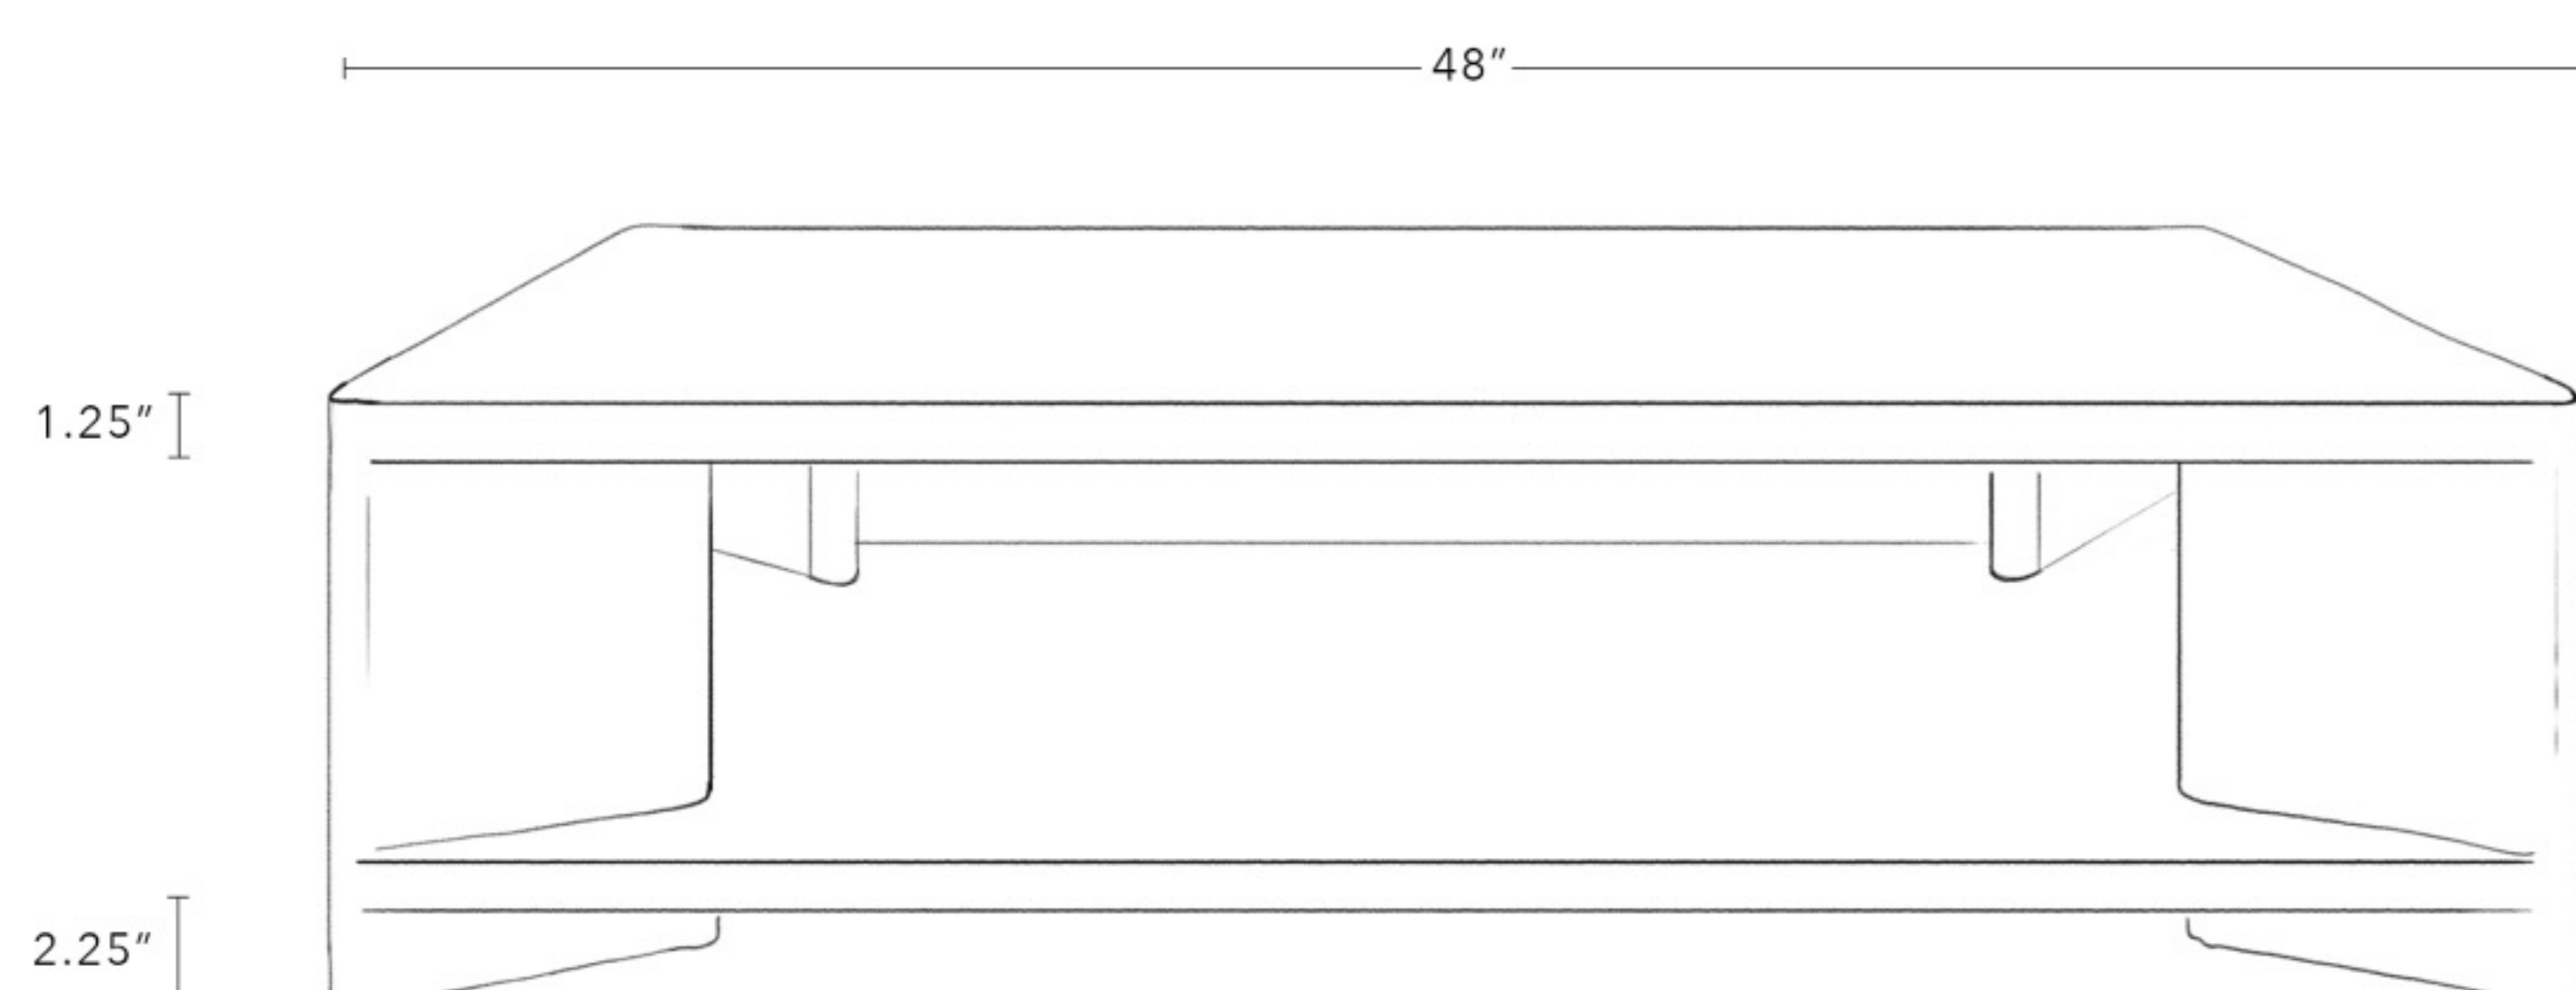

NICKEY ✧ KEHOE

SHELF COFFEE TABLE, RECTANGULAR

48" W x 36" D x 13" H

Fashion falls in love with function within our Shelf Coffee Table, a piece that preserves an economy of space with the richness of handmade craftsmanship. Ingeniously angled legs create a world of storage on its lower shelf, for a perfectly proportioned piece with enduring style.

Dimensions

48" W x 36" D x 13"H

All Available Dimensions

48" W x 36" D x 13"H

55" W x 36" D x 13"H

60" W x 38" D x 13"H

Leg Height 2.25"

Leg Width 1.75"

Floor Clearance 2.25"

Tabletop Thickness 1.25"

Materials White Oak

Standard Finishes

Bleached Oak, Natural Oak

Premium Finishes

Saddle, Smoked, Ebony