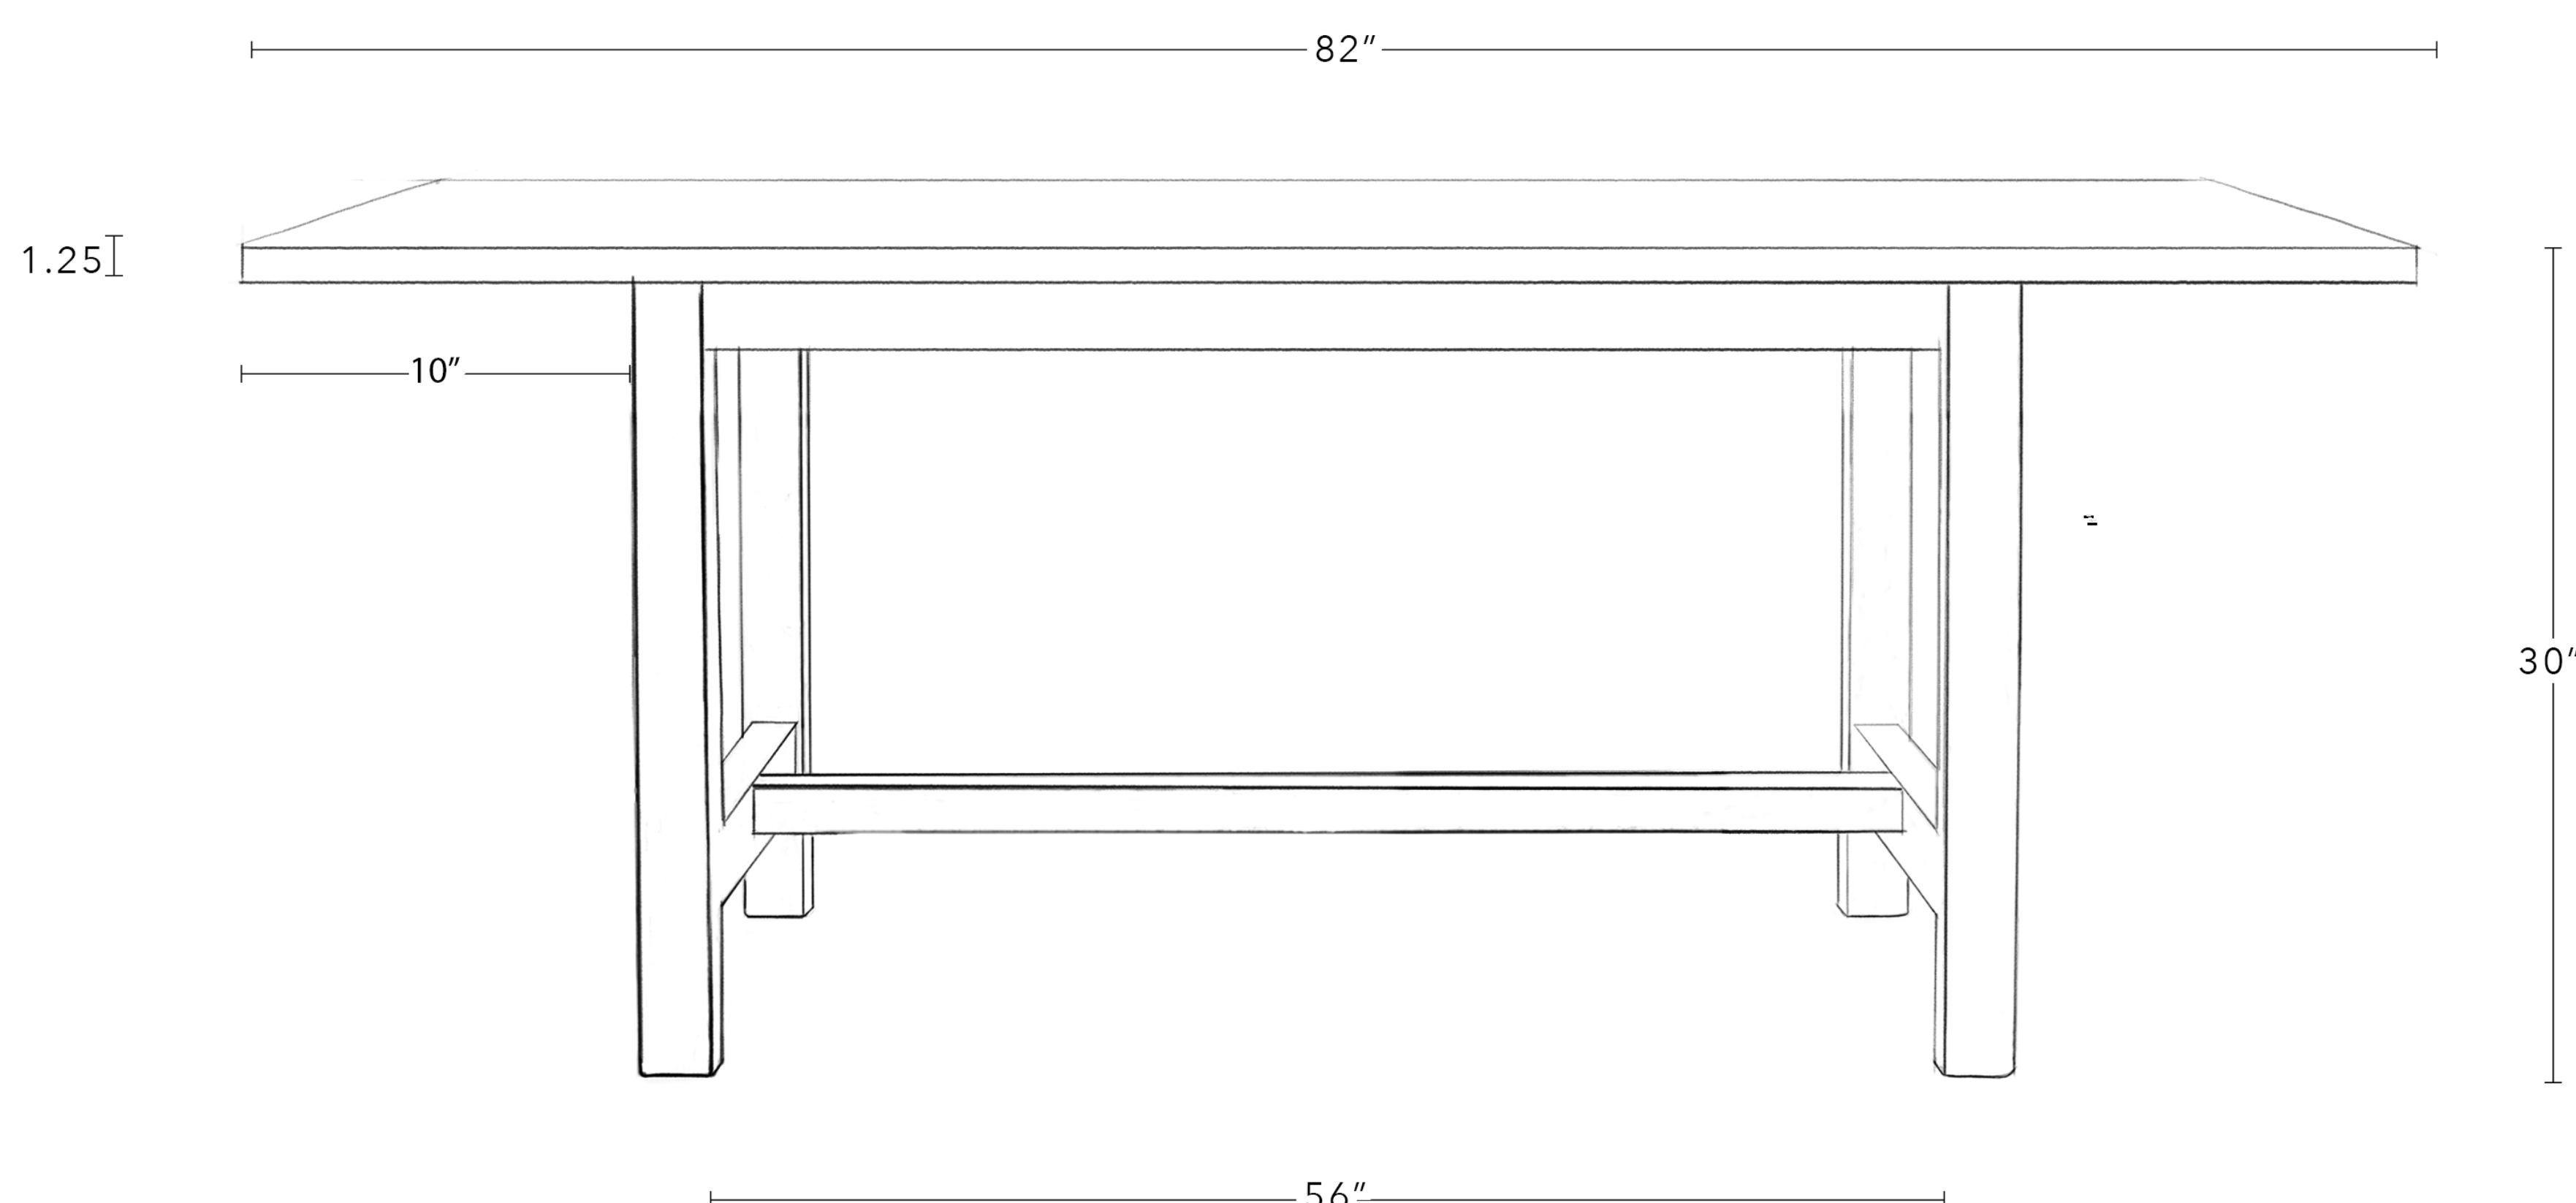

Premium Finishes

Saddle, Smoked, Ebony