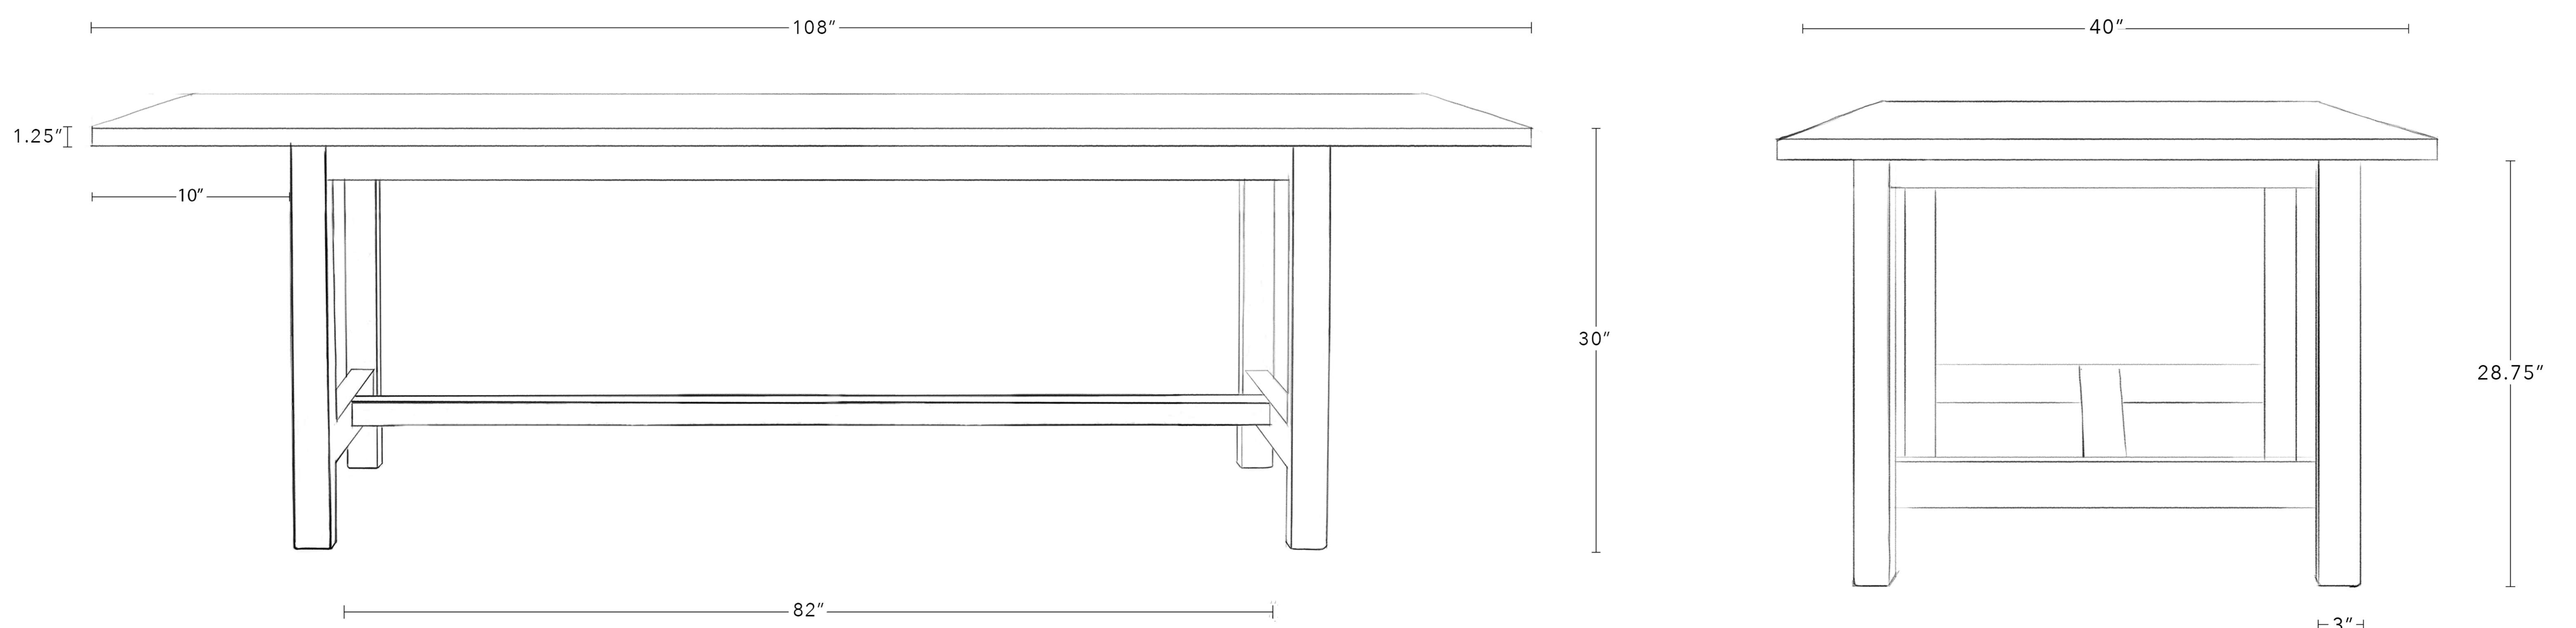

Premium Finishes

Saddle, Smoked, Ebony