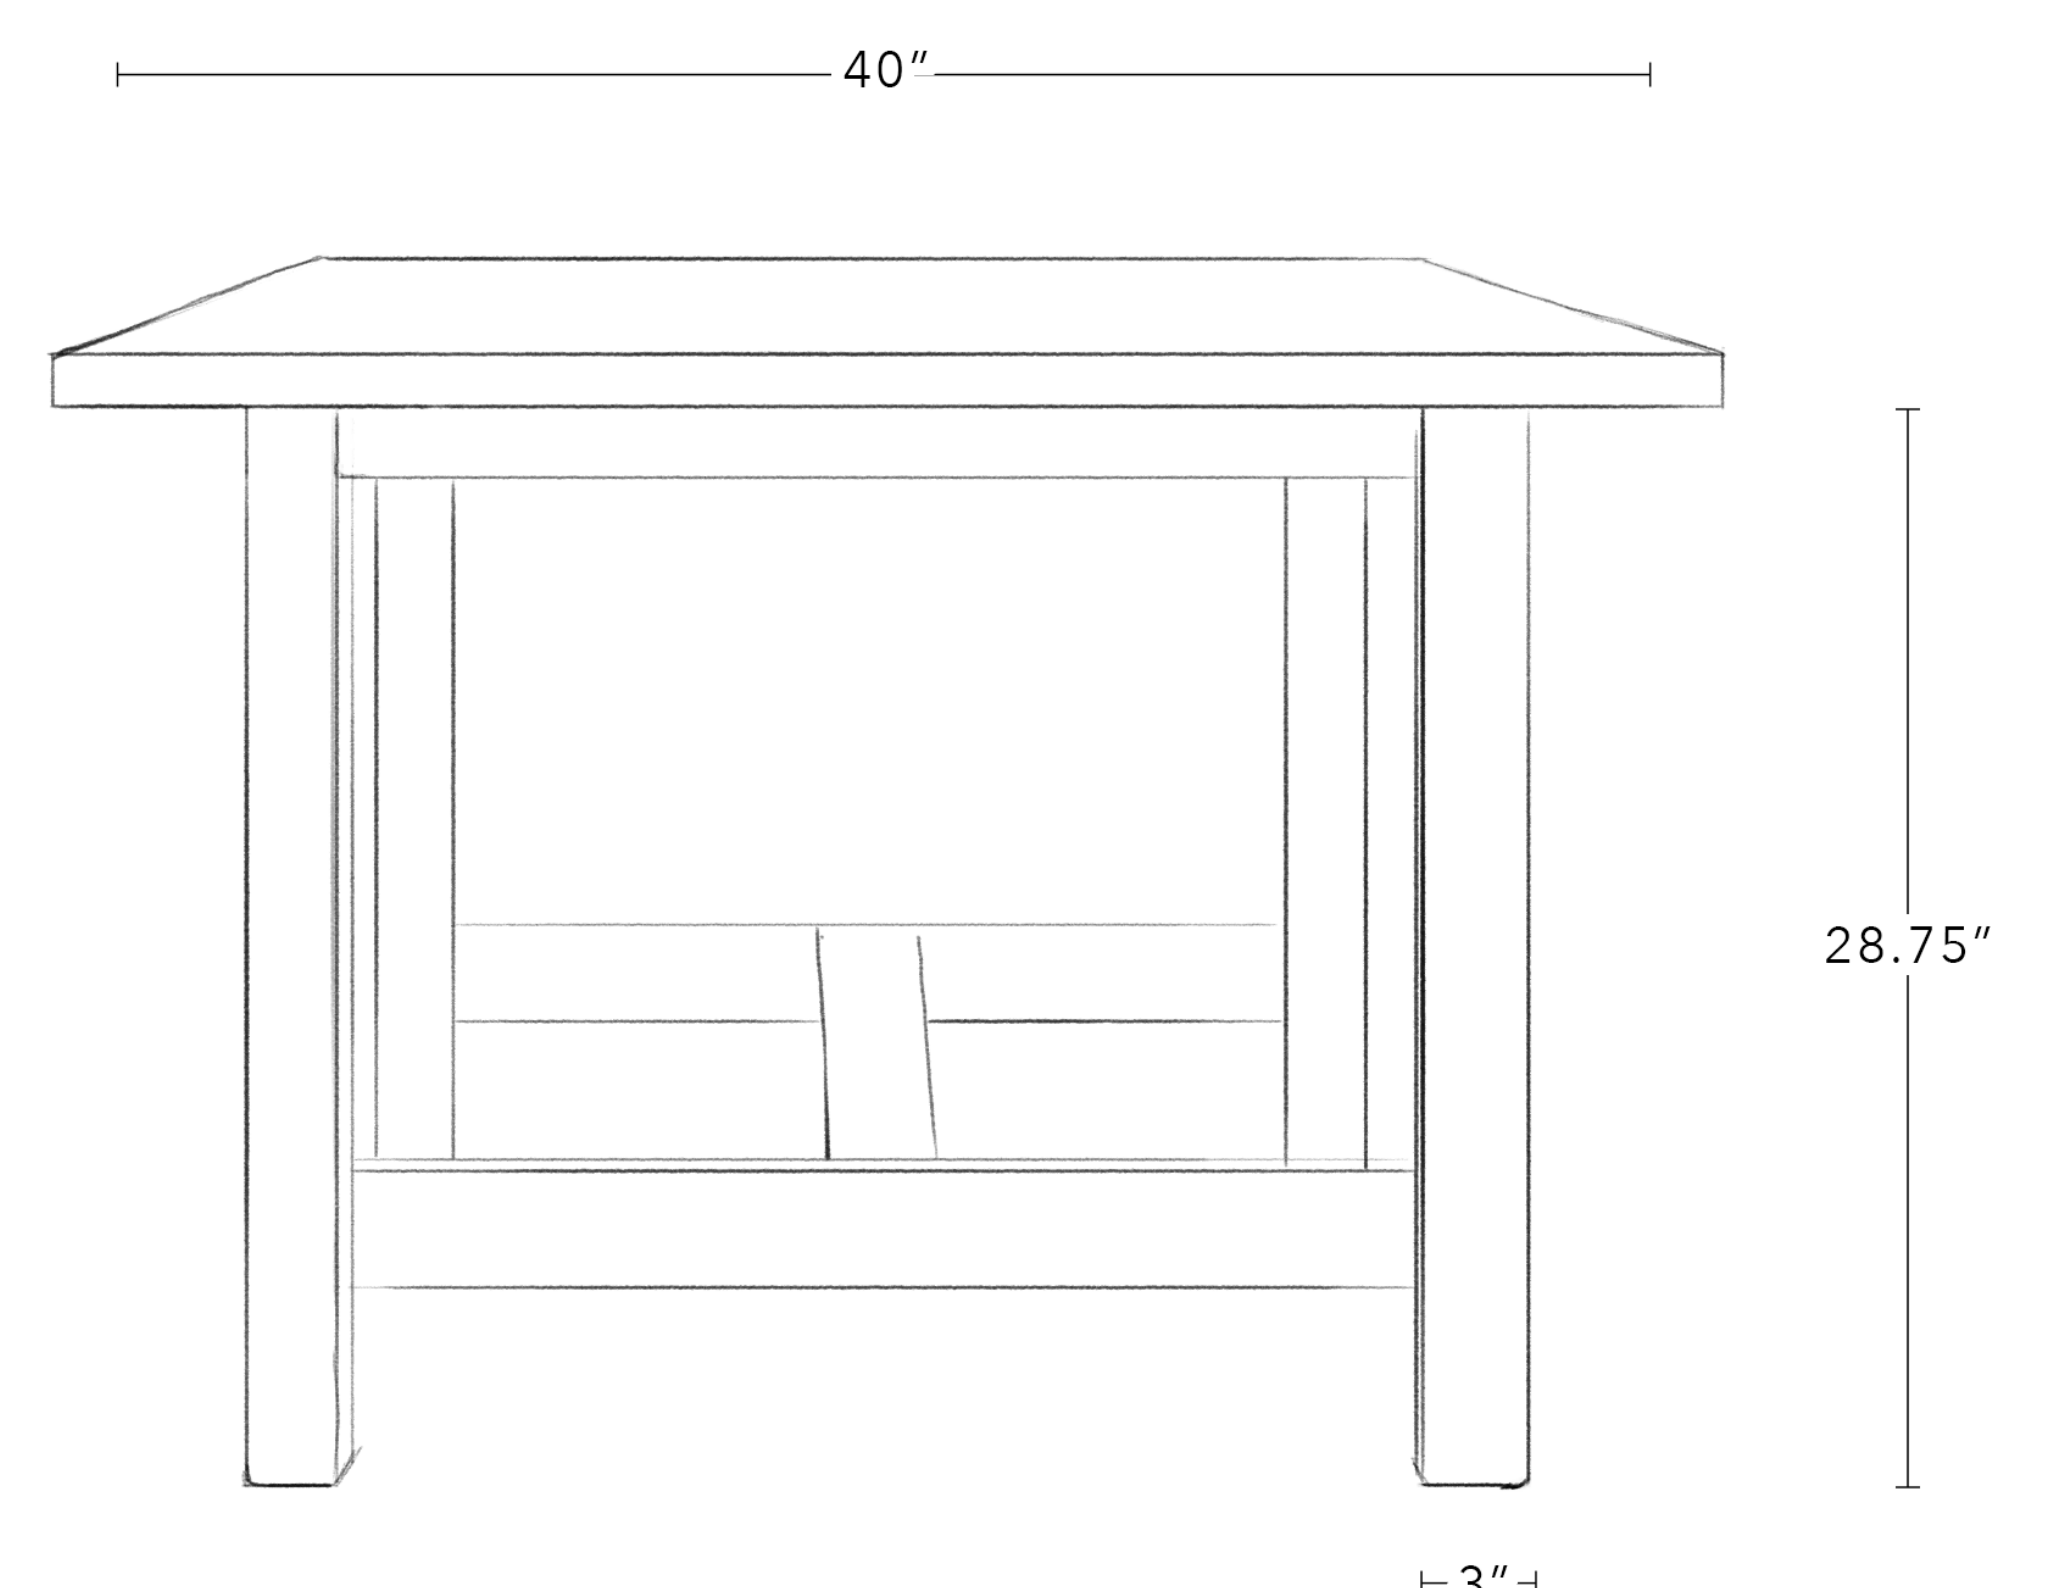

Premium Finishes

Saddle, Smoked, Ebony