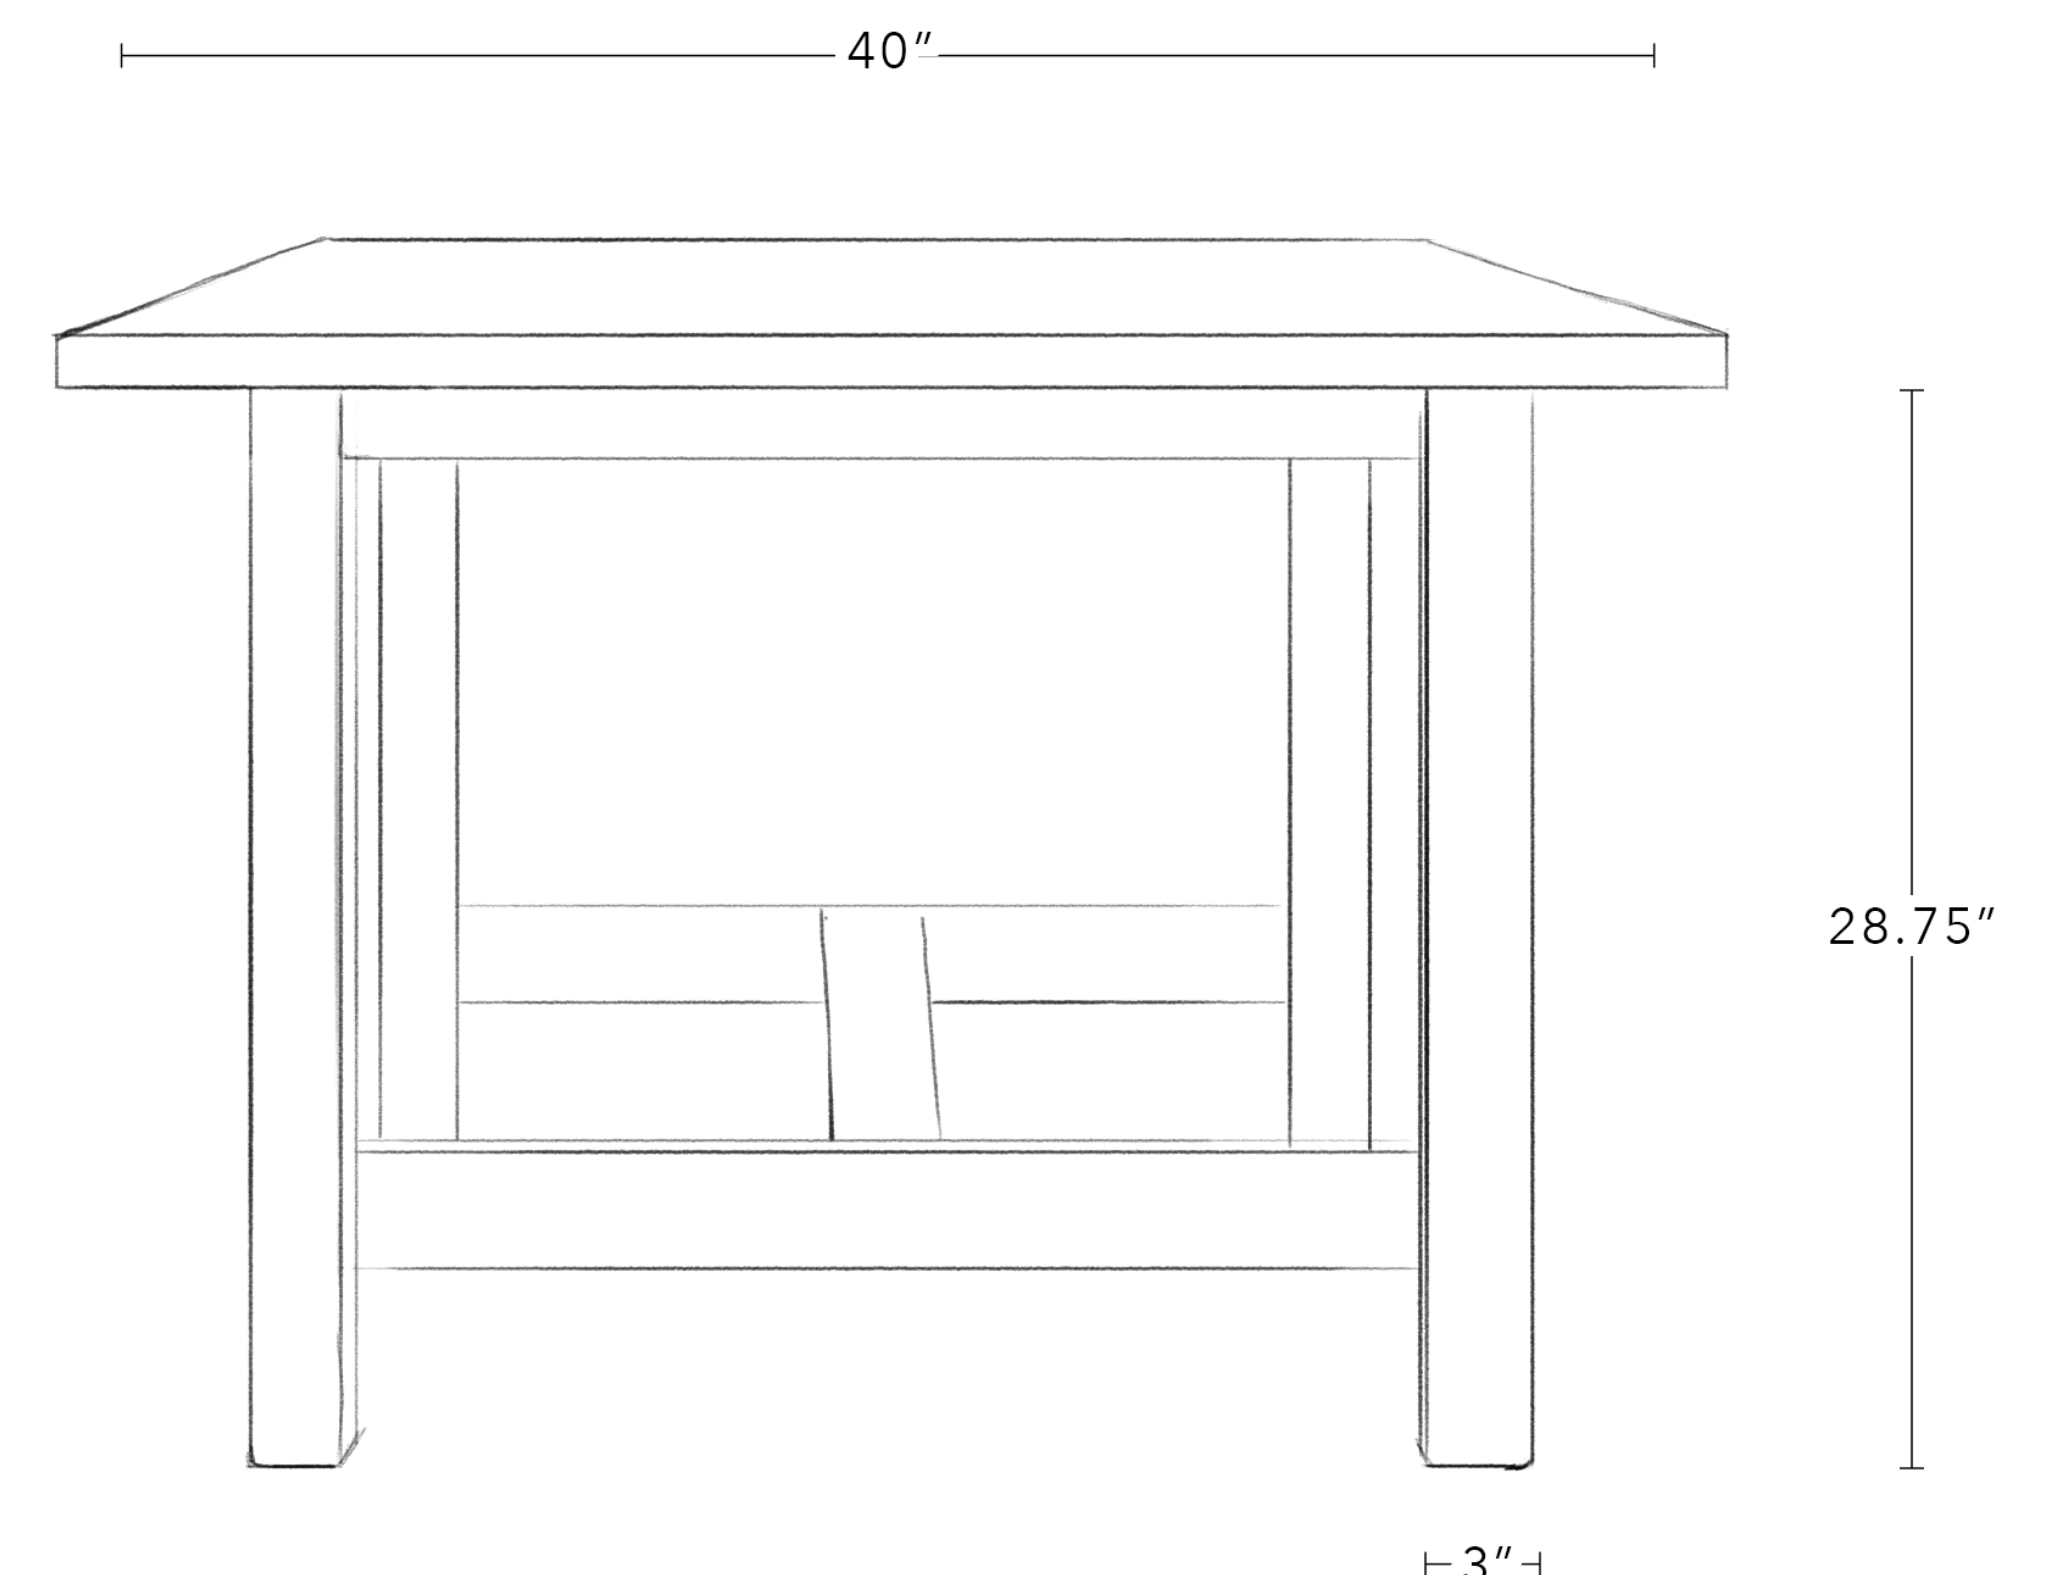

Premium Finishes

Saddle, Smoked, Ebony