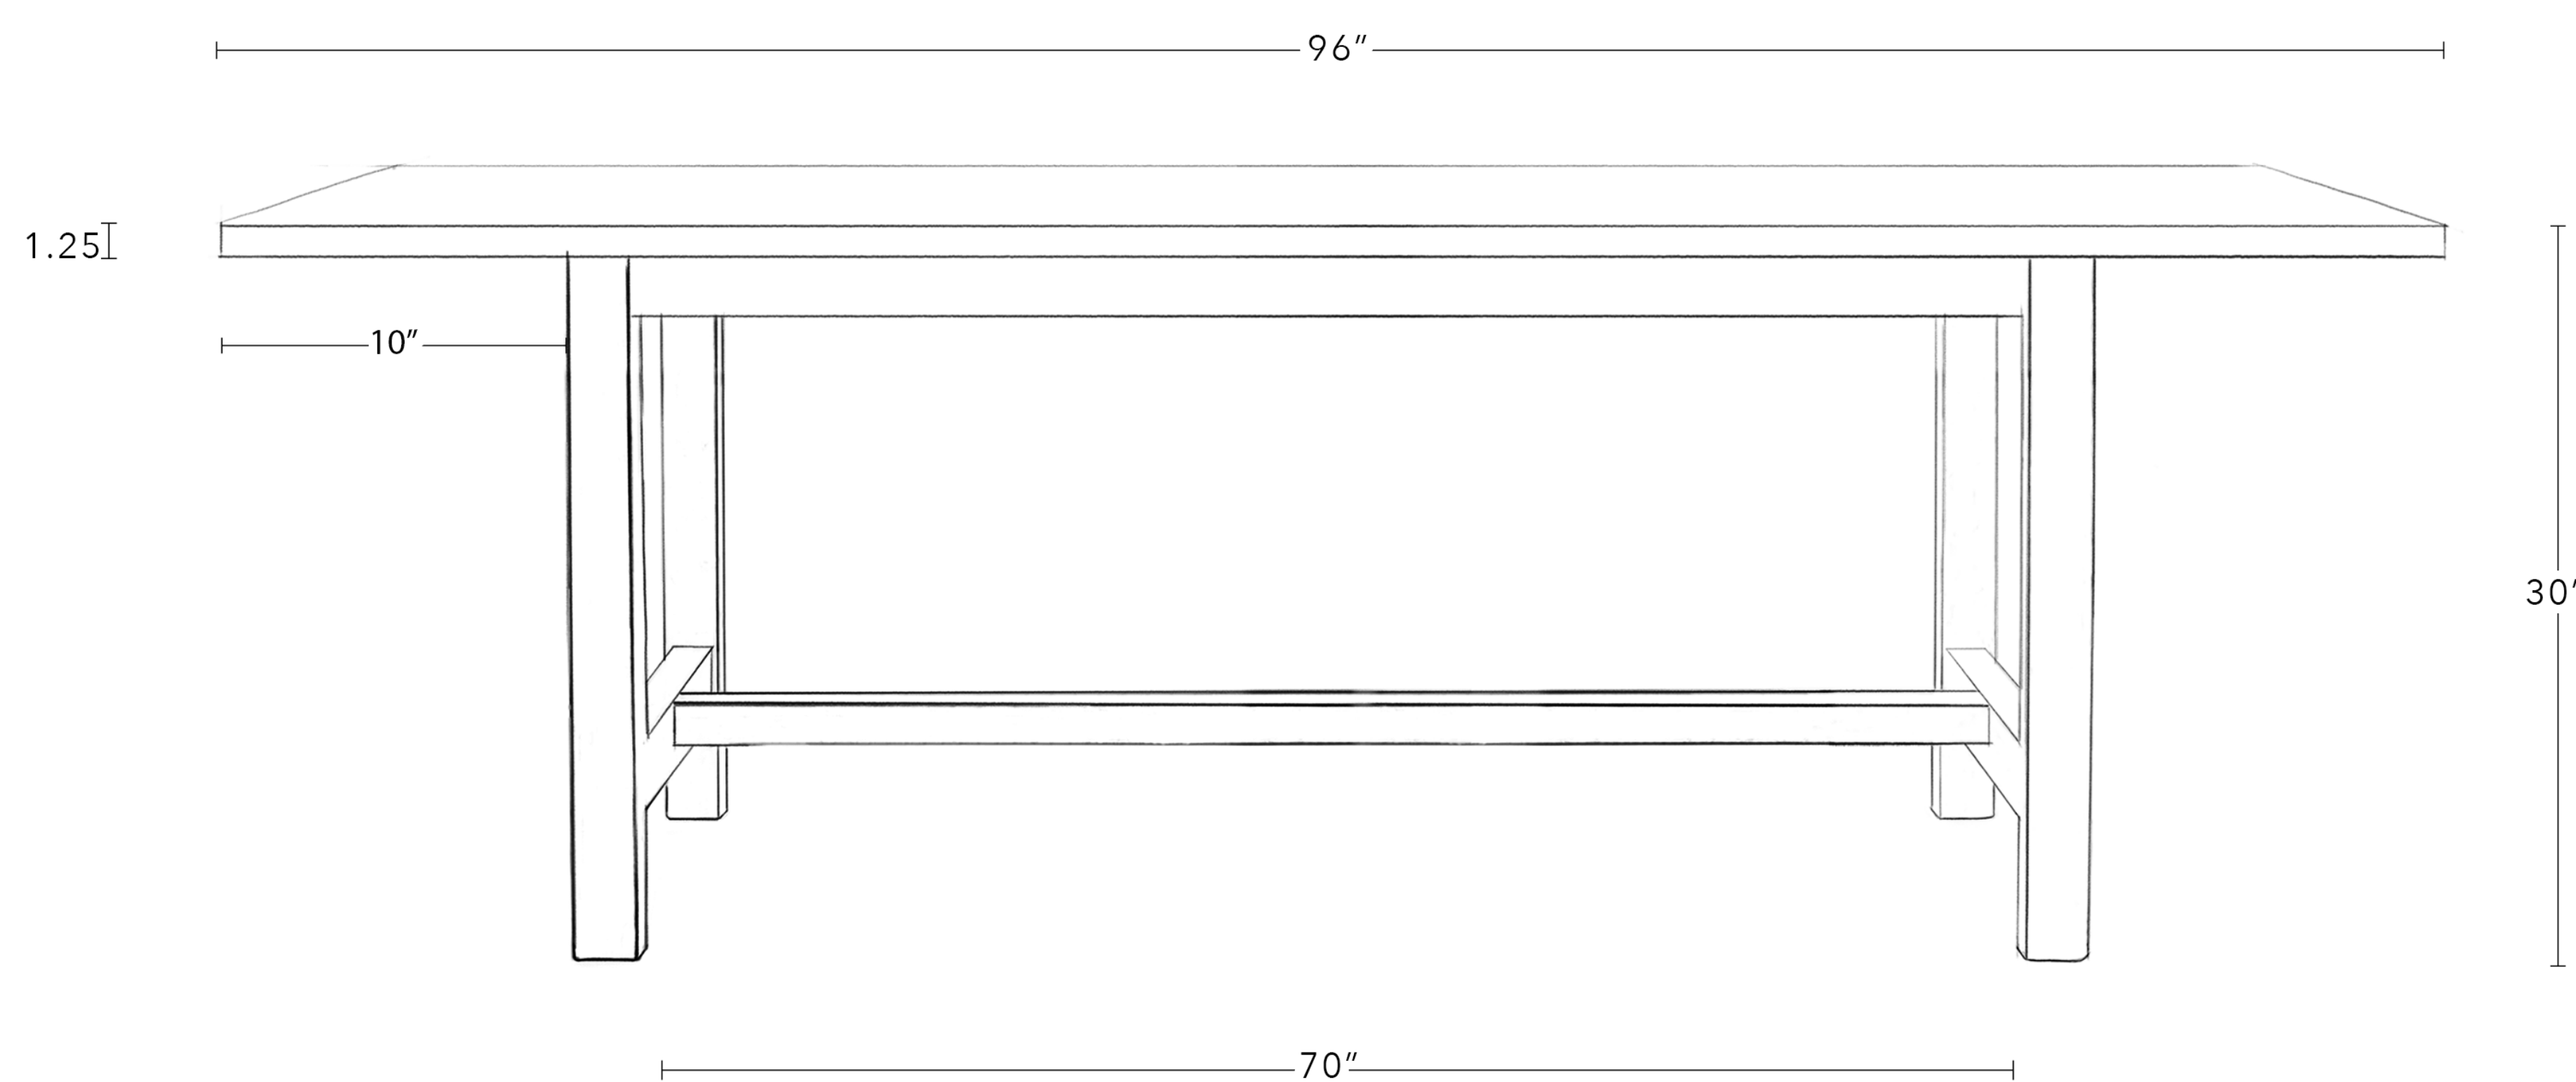

Premium Finishes

Saddle, Smoked, Ebony