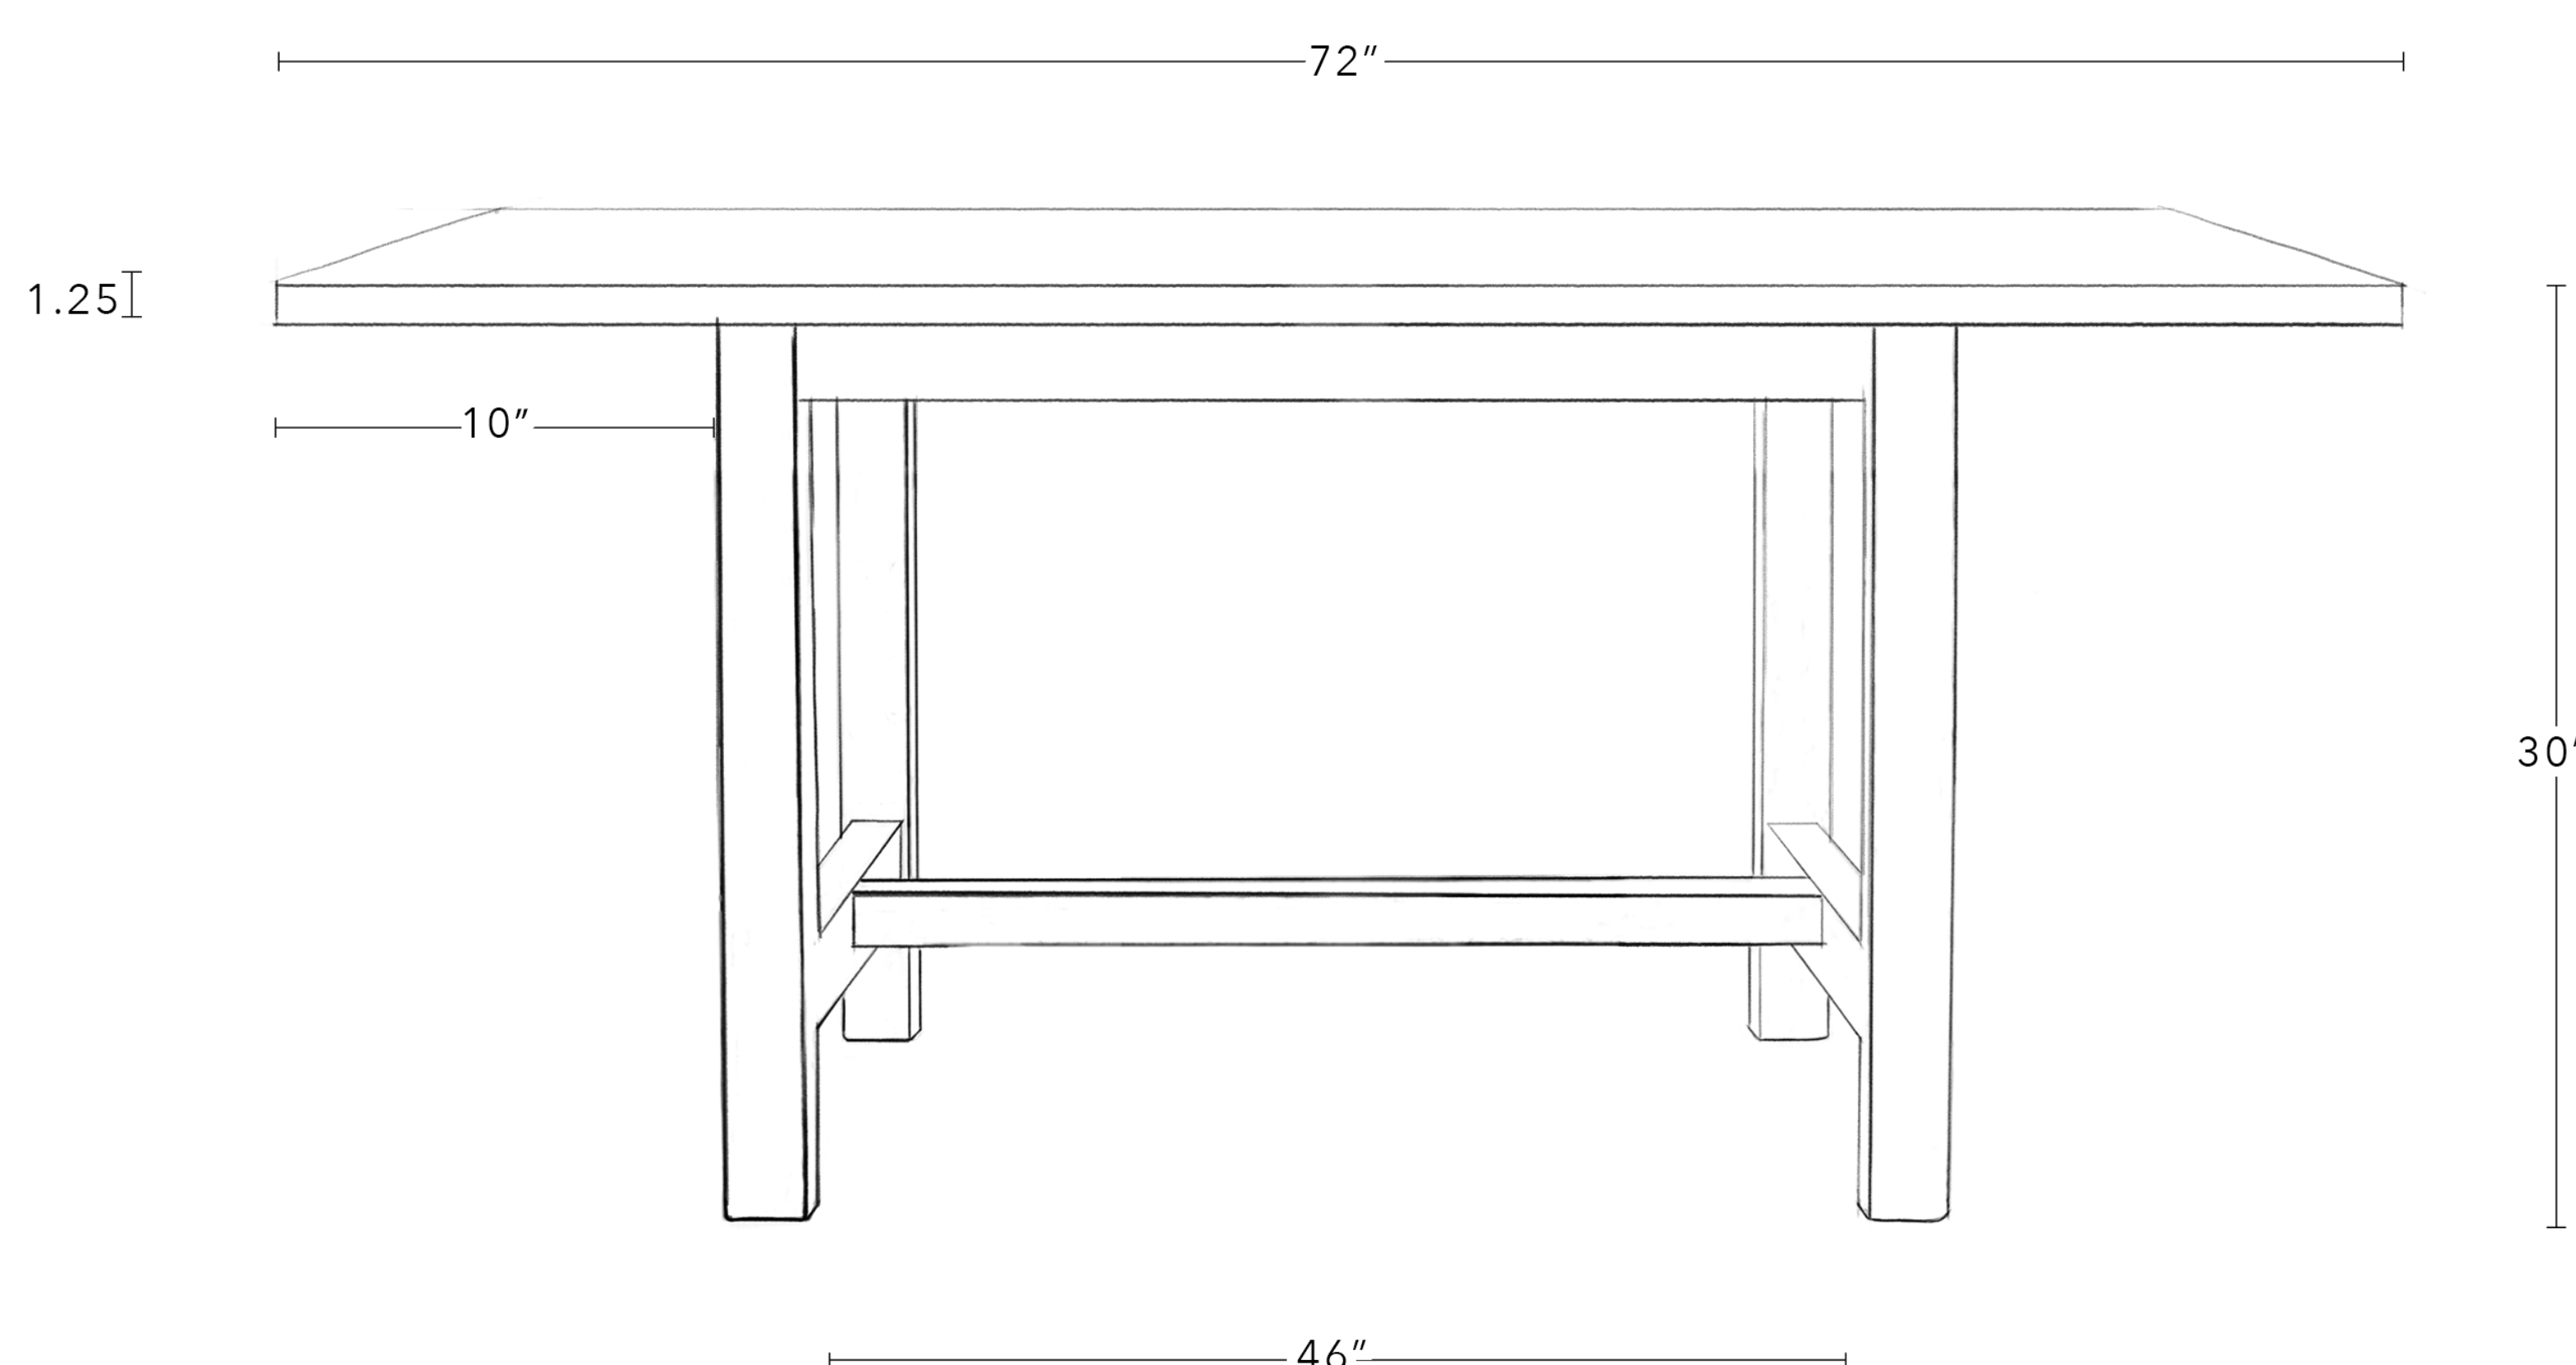

NICKEY ✧ KEHOE

HARVEST DINING TABLE, RECTANGULAR

72" W x 40" D x 30"H

This table is a character. Meticulously hand-crafted in reclaimed wide-plank yellow pine or natural solid white oak, this dining table is the star of any breakfast, lunch, dinner - and elusive moments of leisure in between. Available in two shapes, Oval and Rectangular.

Dimensions

72" W x 40" D x 30" H

All Available Dimensions

72" W x 40" D x 30" H

82" x 40" D x 30" H

96" x 40" D x 30" H

108" x 40" D x 30" H

120" x 40" D x 30" H

Distance Between Legs 46"

Overhang 10"

Leg Height 28.5"

Leg Width 3"

Tabletop Thickness 1.25"

Materials Reclaimed Yellow Pine or White Oak

Standard Finishes

Reclaimed Yellow Pine, Bleached Oak, Natural Oak

Premium Finishes

Saddle, Smoked, Ebony