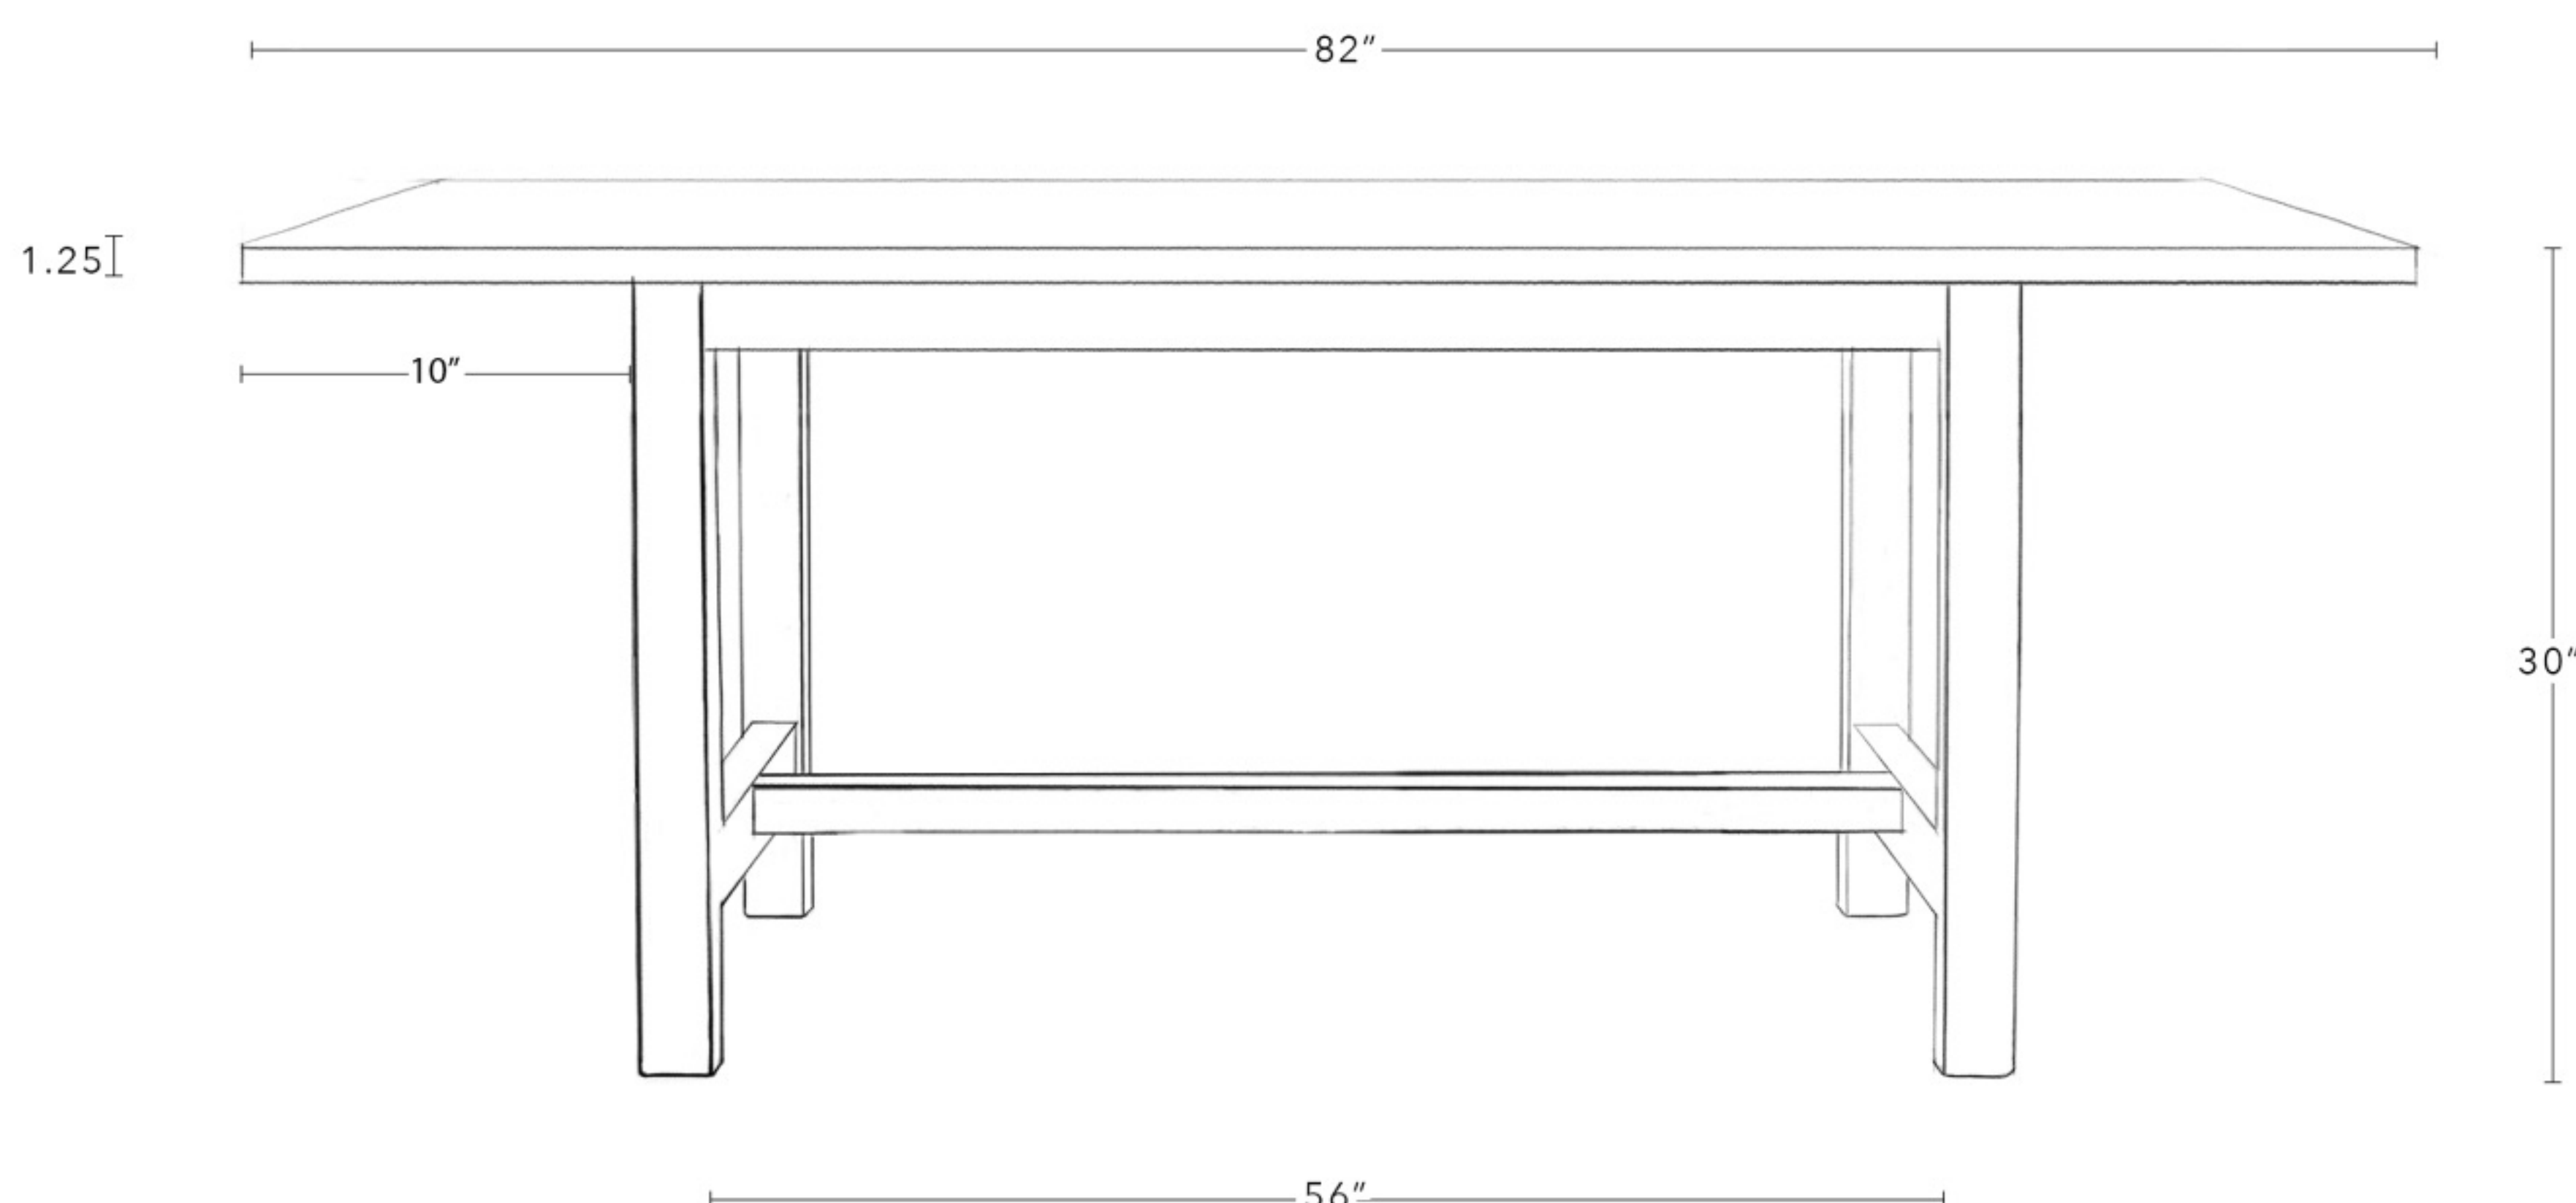

Premium Finishes

Saddle, Smoked, Ebony