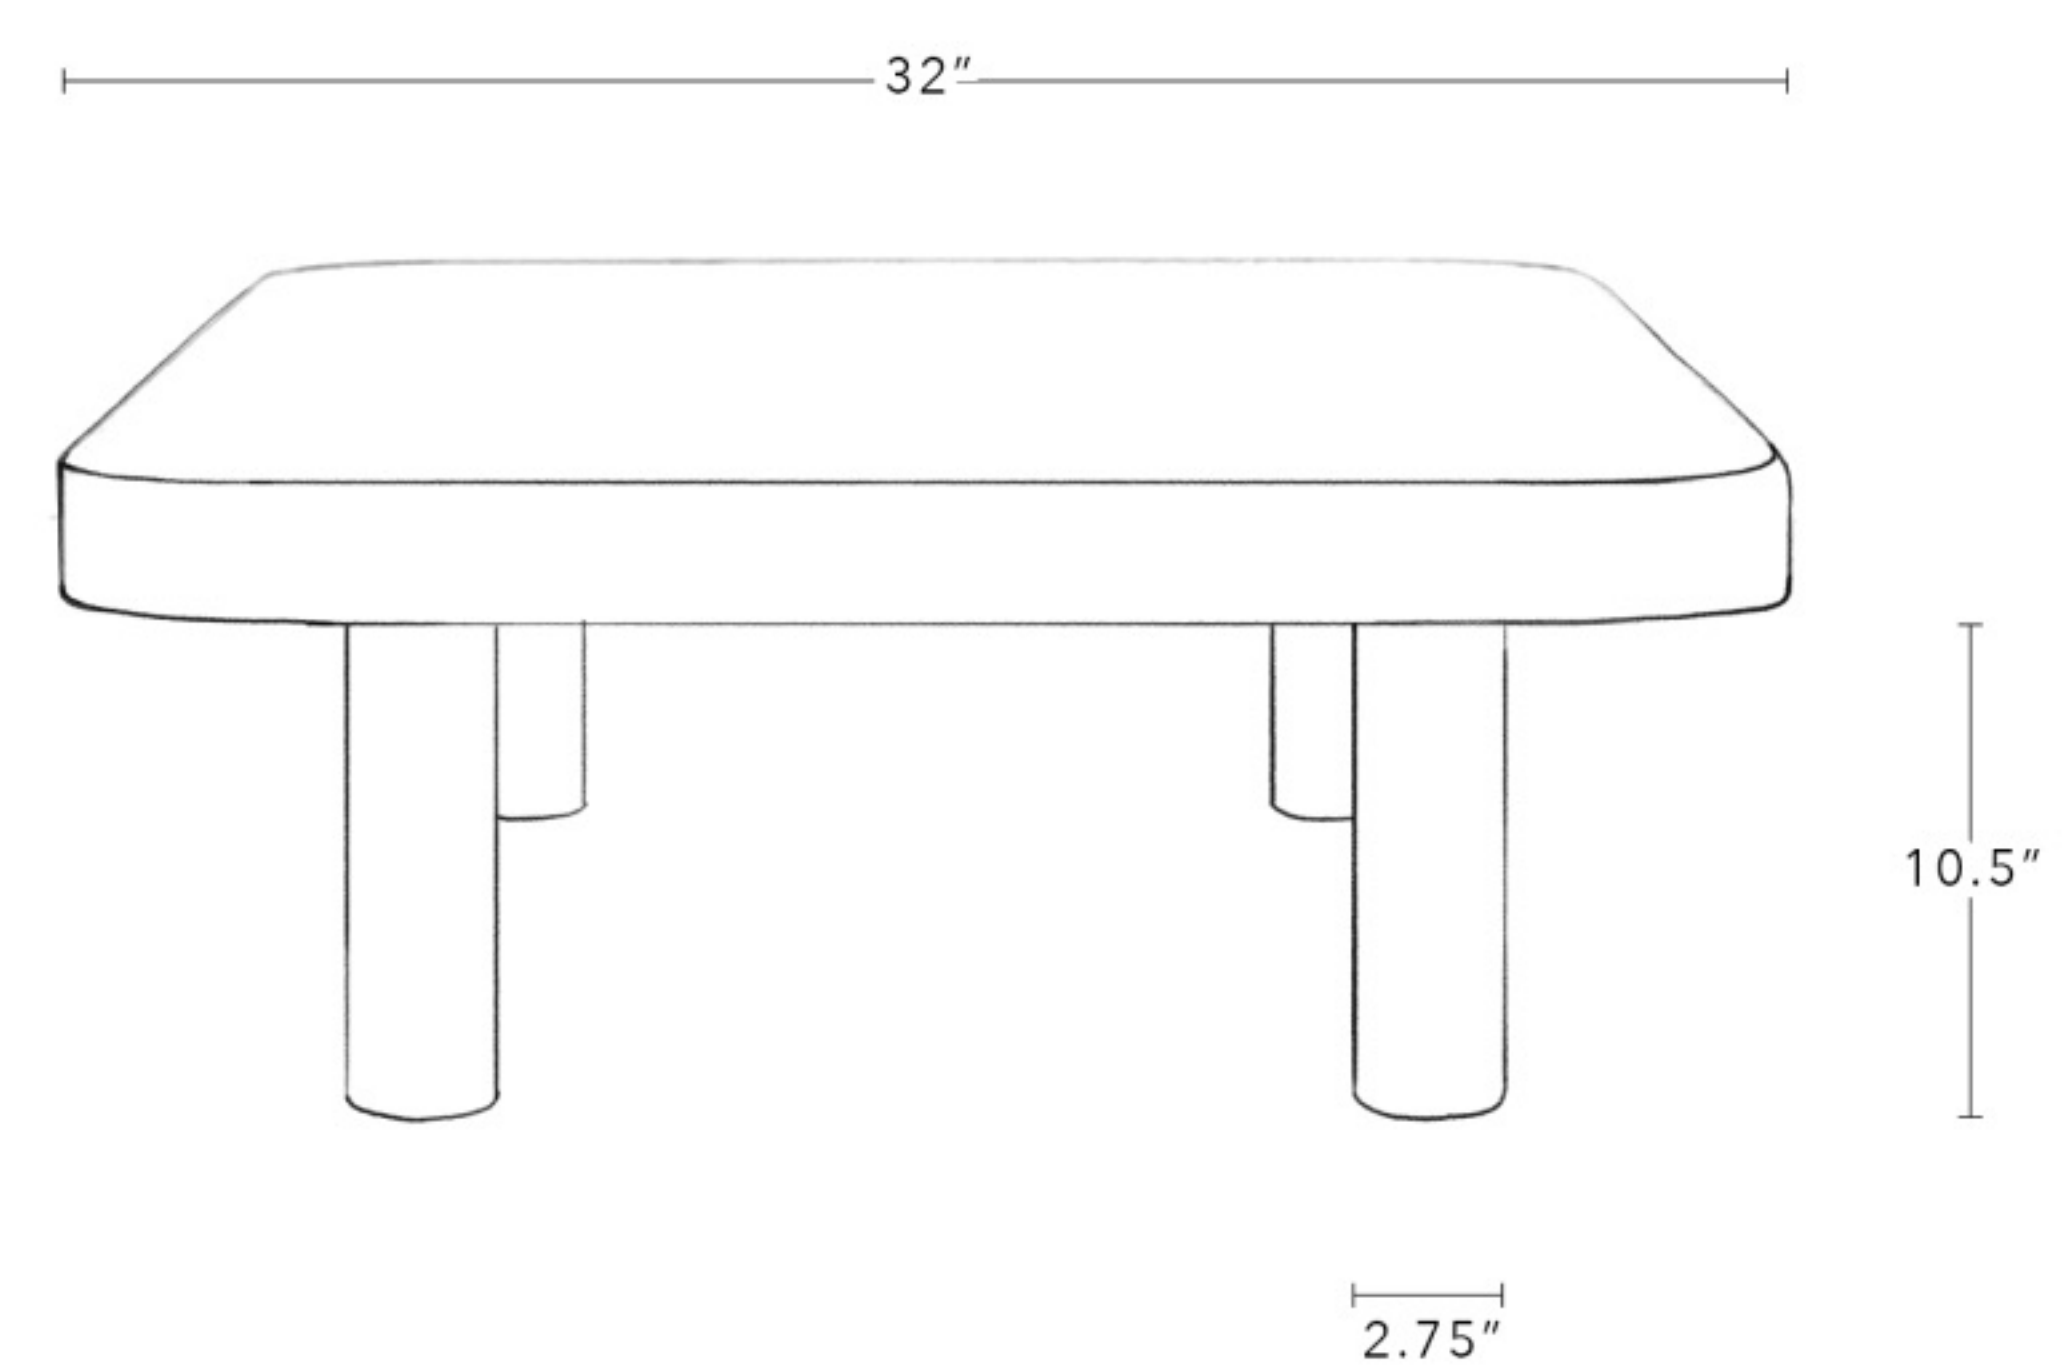

NICKEY ✧ KEHOE

RADIUS COFFEE TABLE

55" W x 32" D x 13" H

It's hard to improve on a classic coffee table, but we were up for the task. This impeccably solid 3-inch oak rounded rectangular coffee table has lithe cylindrical legs and a natural wax finish to allow the wood's curious gradients to shine through. Available in a variety of finishes for whatever your decor desires, from the lighthearted to the deliciously noir.

Dimensions

55" W x 32" D x 13" H

All Available Dimensions

48" W x 32" D x 13" H

55" W x 32" D x 13" H

60" W x 32" D x 13" H

Leg Height 10.5"

Leg Width 2.75"

Floor Clearance 10.5"

Tabletop Thickness 2.5"

Materials White Oak

Standard Finishes

Bleached Oak, Natural Oak

Premium Finishes

Saddle, Smoked, Ebony, Shou Sugi Ban