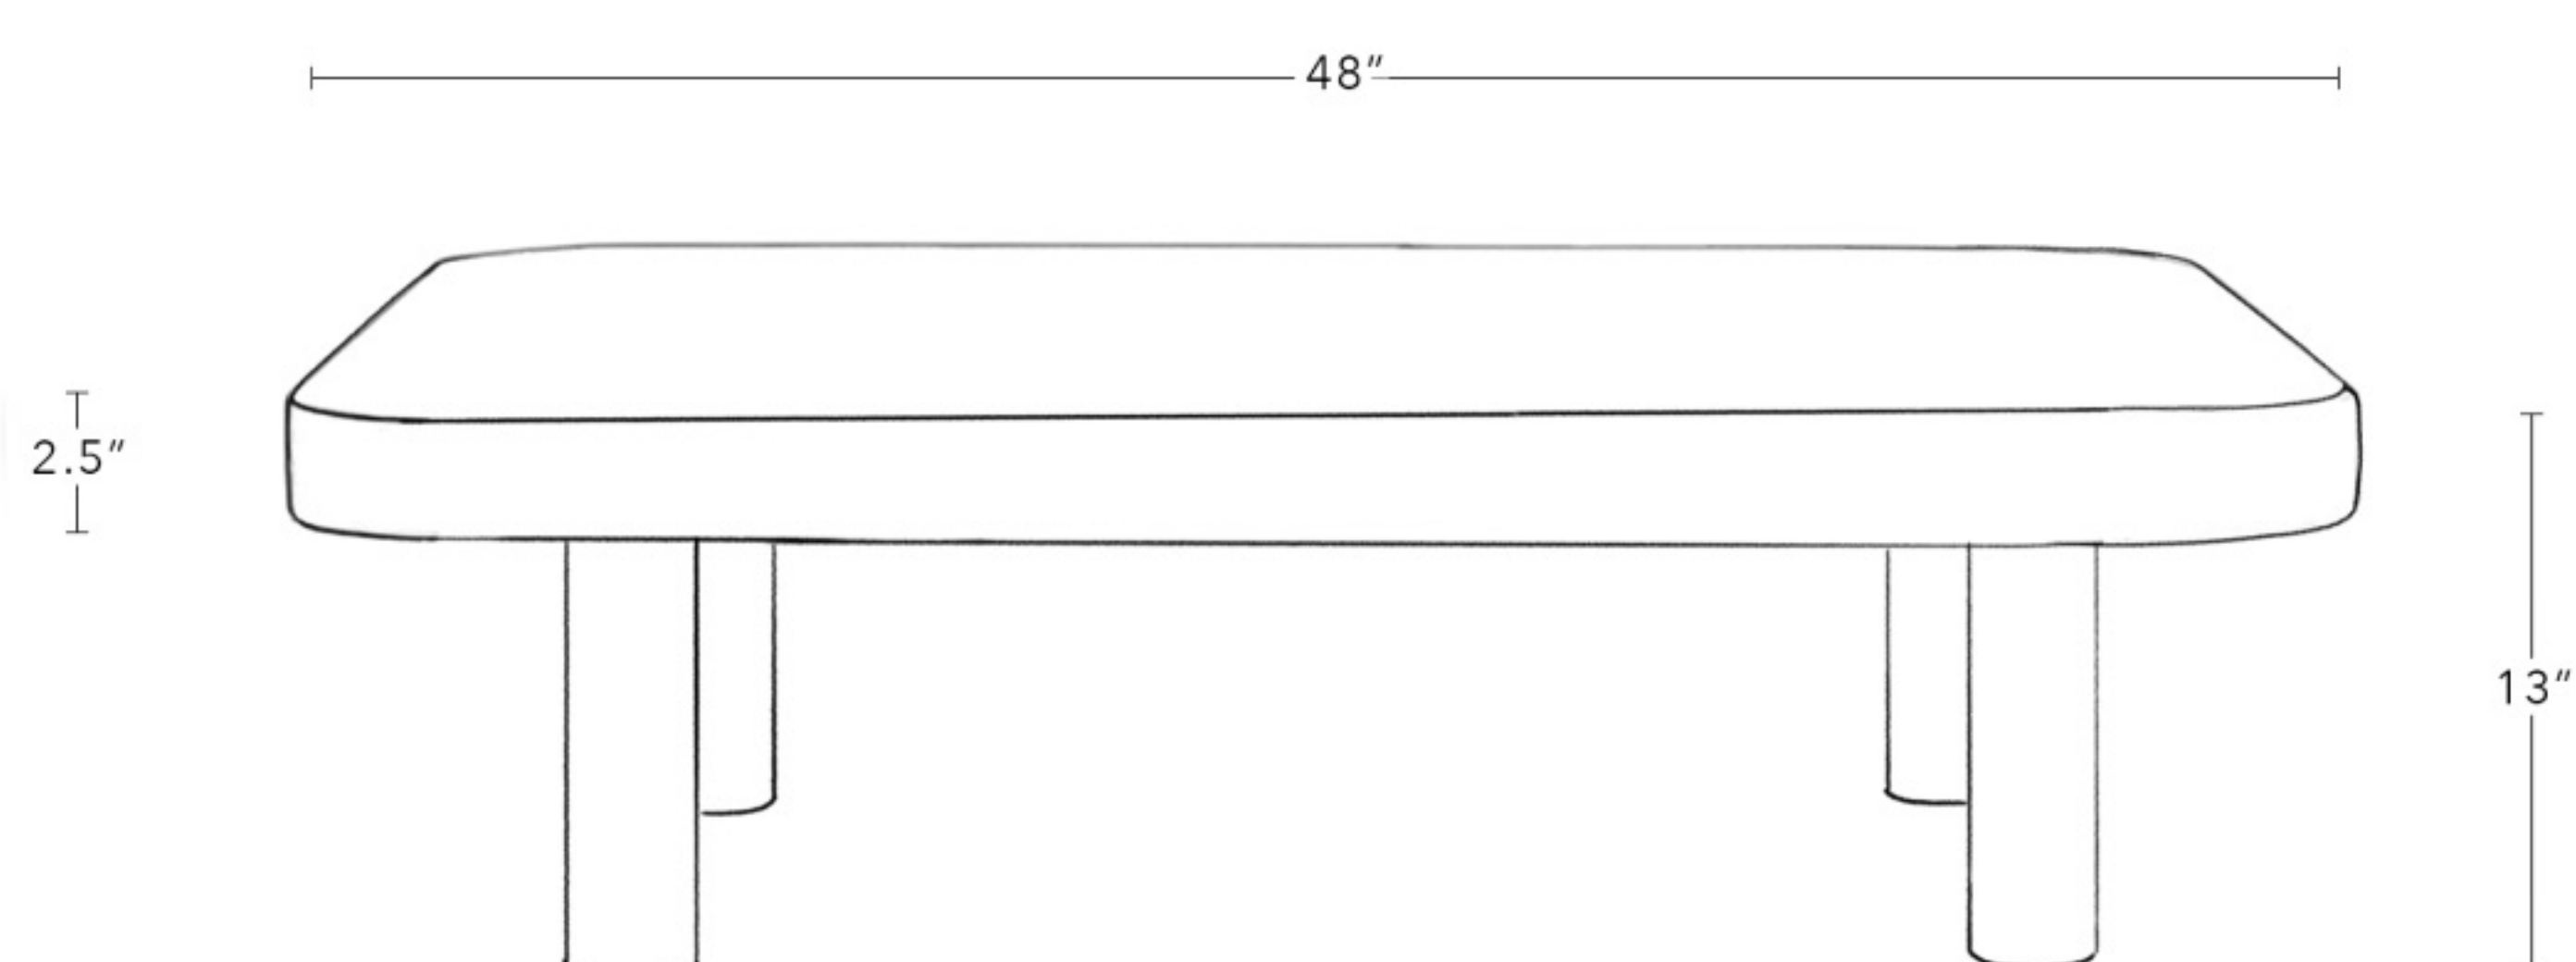

NICKEY * KEHOE

RADIUS COFFEE TABLE

48" W x 32" D x 13" H

It's hard to improve on a classic coffee table, but we were up for the task. This impeccably solid 3-inch oak rounded rectangular coffee table has lithe cylindrical legs and a natural wax finish to allow the wood's curious gradients to shine through. Available in a variety of finishes for whatever your decor desires, from the lighthearted to the deliciously noir.

Dimensions

48" W x 32" D x 13" H

All Available Dimensions

48" W x 32" D x 13" H

55" W x 32" D x 13" H

60" W x 32" D x 13" H

Leg Height 10.5"

Leg Width 2.75"

Floor Clearance 10.5"

Tabletop Thickness 2.5"

Materials White Oak

Standard Finishes

Bleached Oak, Natural Oak

Premium Finishes

Saddle, Smoked, Ebony, Shou Sugi Ban