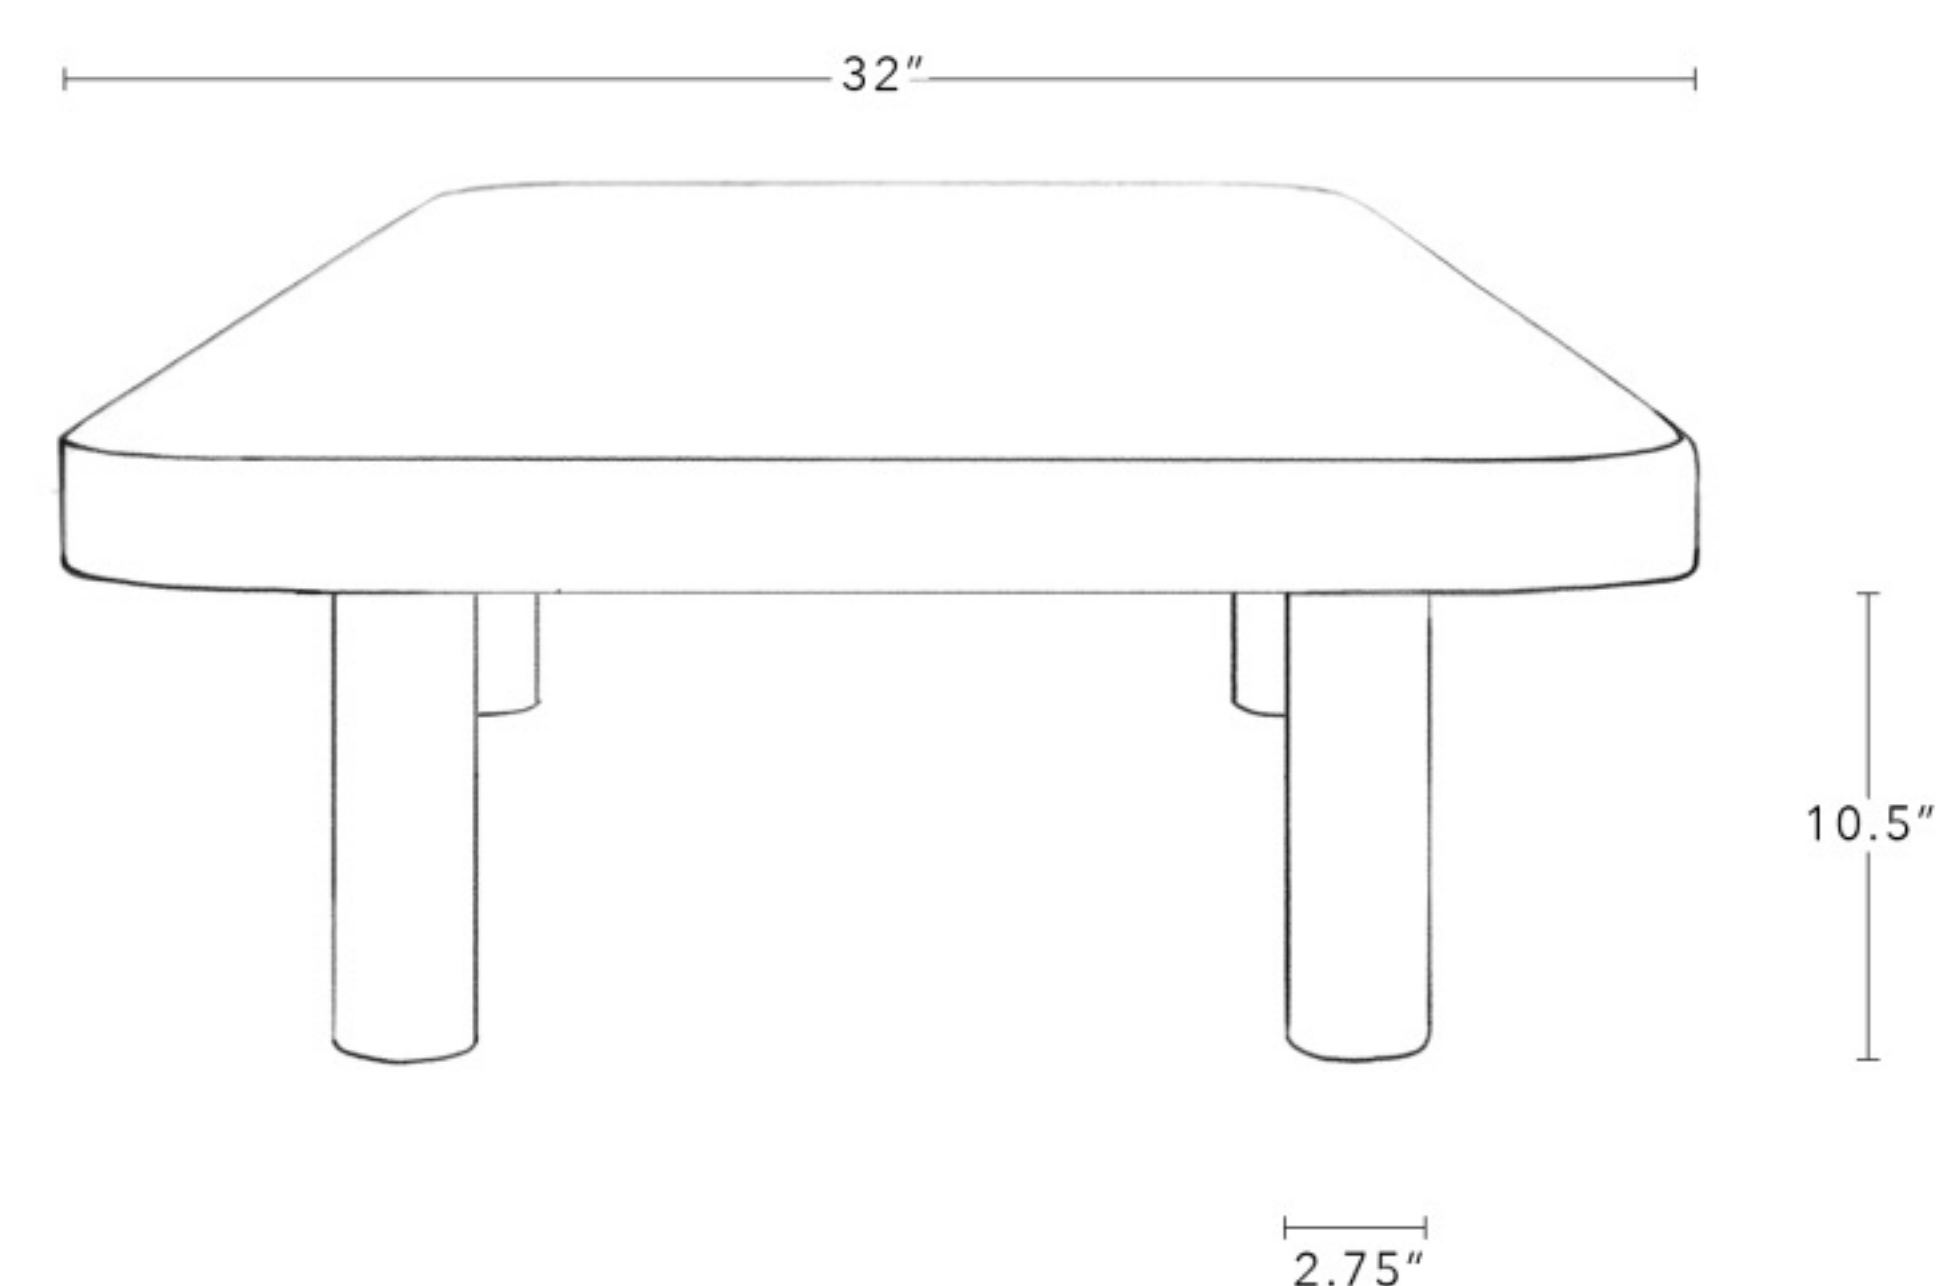

NICKEY * KEHOE

RADIUS COFFEE TABLE

48" W x 32" D x 13" H

It's hard to improve on a classic coffee table, but we were up for the task. This impeccably solid 3-inch oak rounded rectangular coffee table has lithe cylindrical legs and a natural wax finish to allow the wood's curious gradients to shine through. Available in a variety of finishes for whatever your decor desires, from the lighthearted to the deliciously noir.

Dimensions

48" W x 32" D x 13" H

All Available Dimensions

48" W x 32" D x 13" H

55" W x 32" D x 13" H

60" W x 32" D x 13" H

Leg Height 10.5"

Leg Width 2.75"

Floor Clearance 10.5"

Tabletop Thickness 2.5"

Materials White Oak

Standard Finishes

Bleached Oak, Natural Oak

Premium Finishes

Saddle, Smoked, Ebony, Shou Sugi Ban