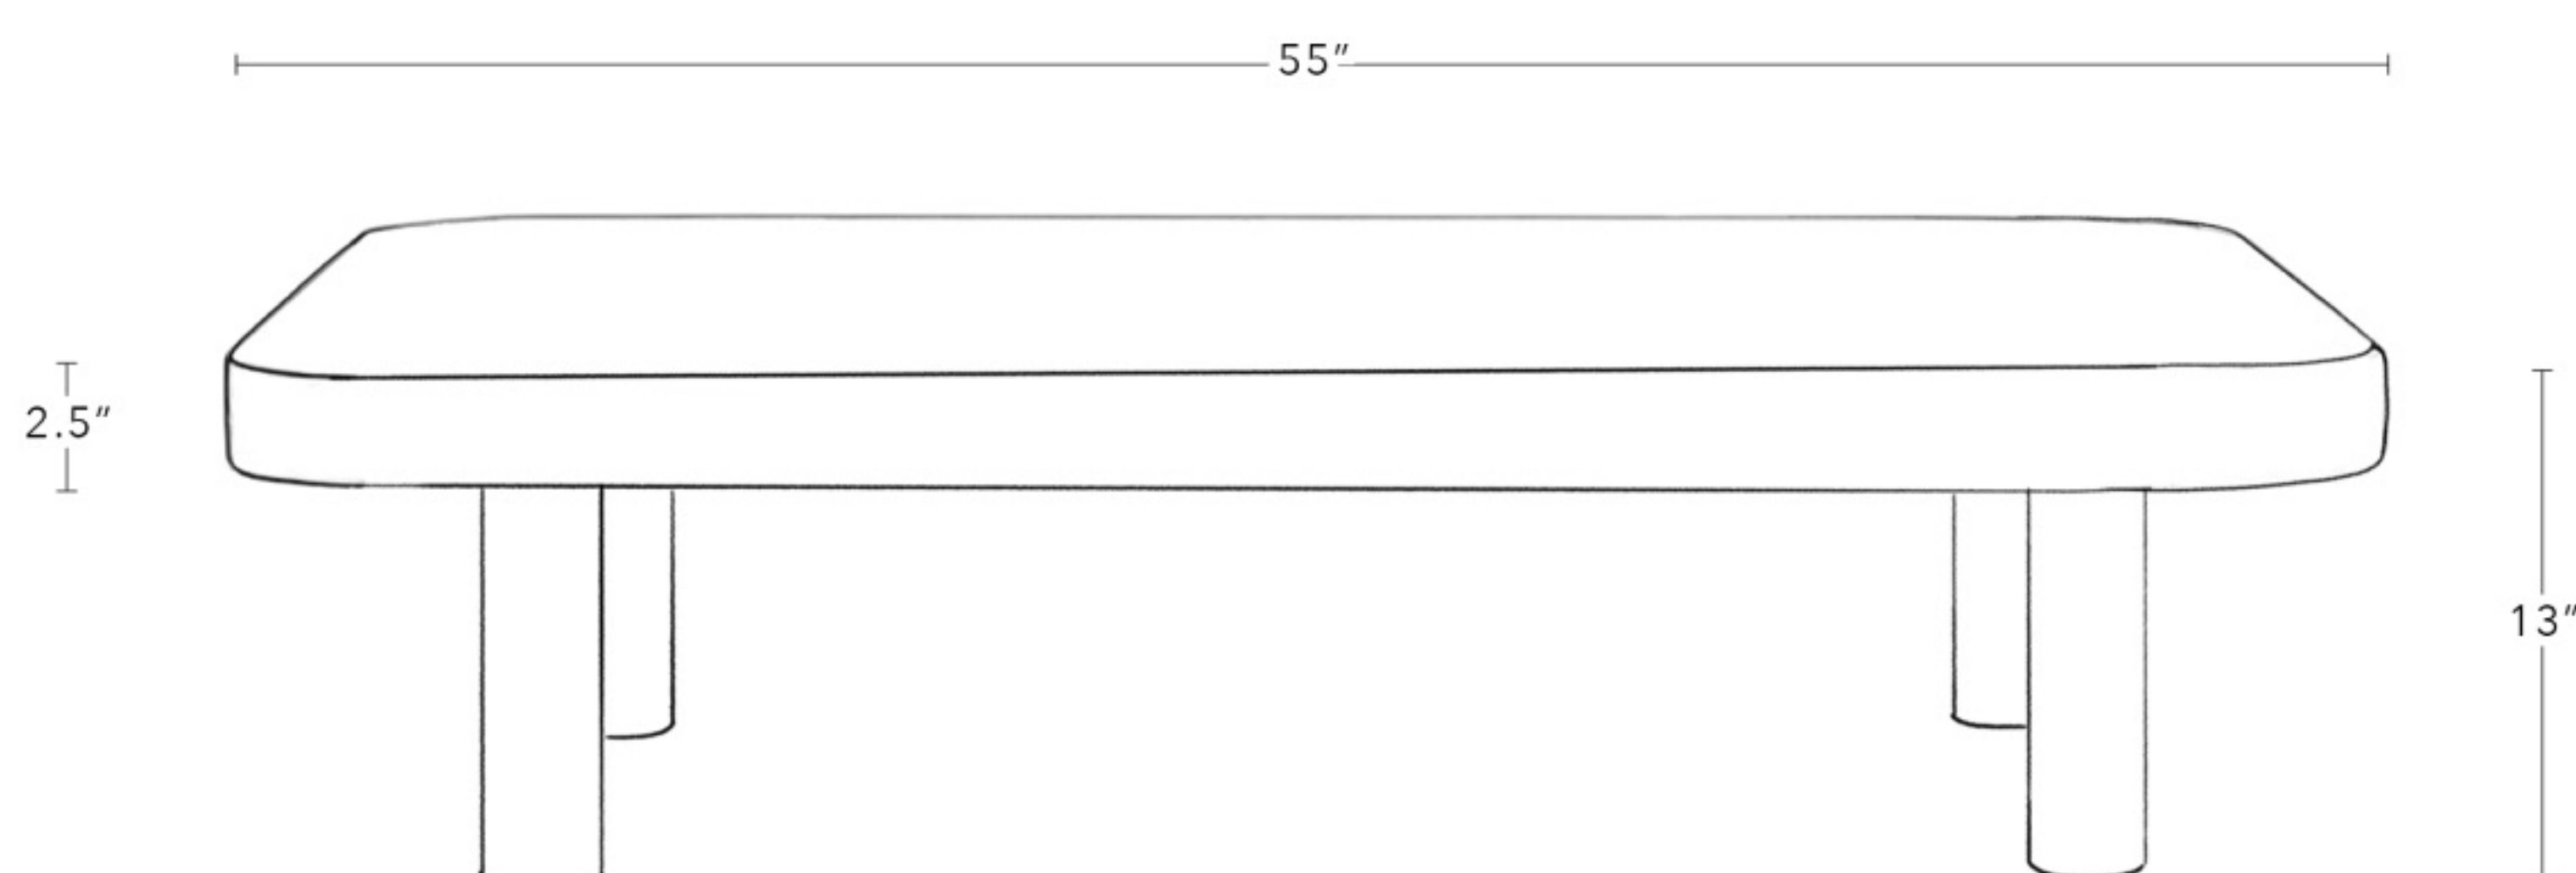

NICKEY ✧ KEHOE

RADIUS COFFEE TABLE

55" W x 32" D x 13" H

It's hard to improve on a classic coffee table, but we were up for the task. This impeccably solid 3-inch oak rounded rectangular coffee table has lithe cylindrical legs and a natural wax finish to allow the wood's curious gradients to shine through. Available in a variety of finishes for whatever your decor desires, from the lighthearted to the deliciously noir.

Dimensions

55" W x 32" D x 13" H

All Available Dimensions

48" W x 32" D x 13" H

55" W x 32" D x 13" H

60" W x 32" D x 13" H

Leg Height 10.5"

Leg Width 2.75"

Floor Clearance 10.5"

Tabletop Thickness 2.5"

Materials White Oak

Standard Finishes

Bleached Oak, Natural Oak

Premium Finishes

Saddle, Smoked, Ebony, Shou Sugi Ban