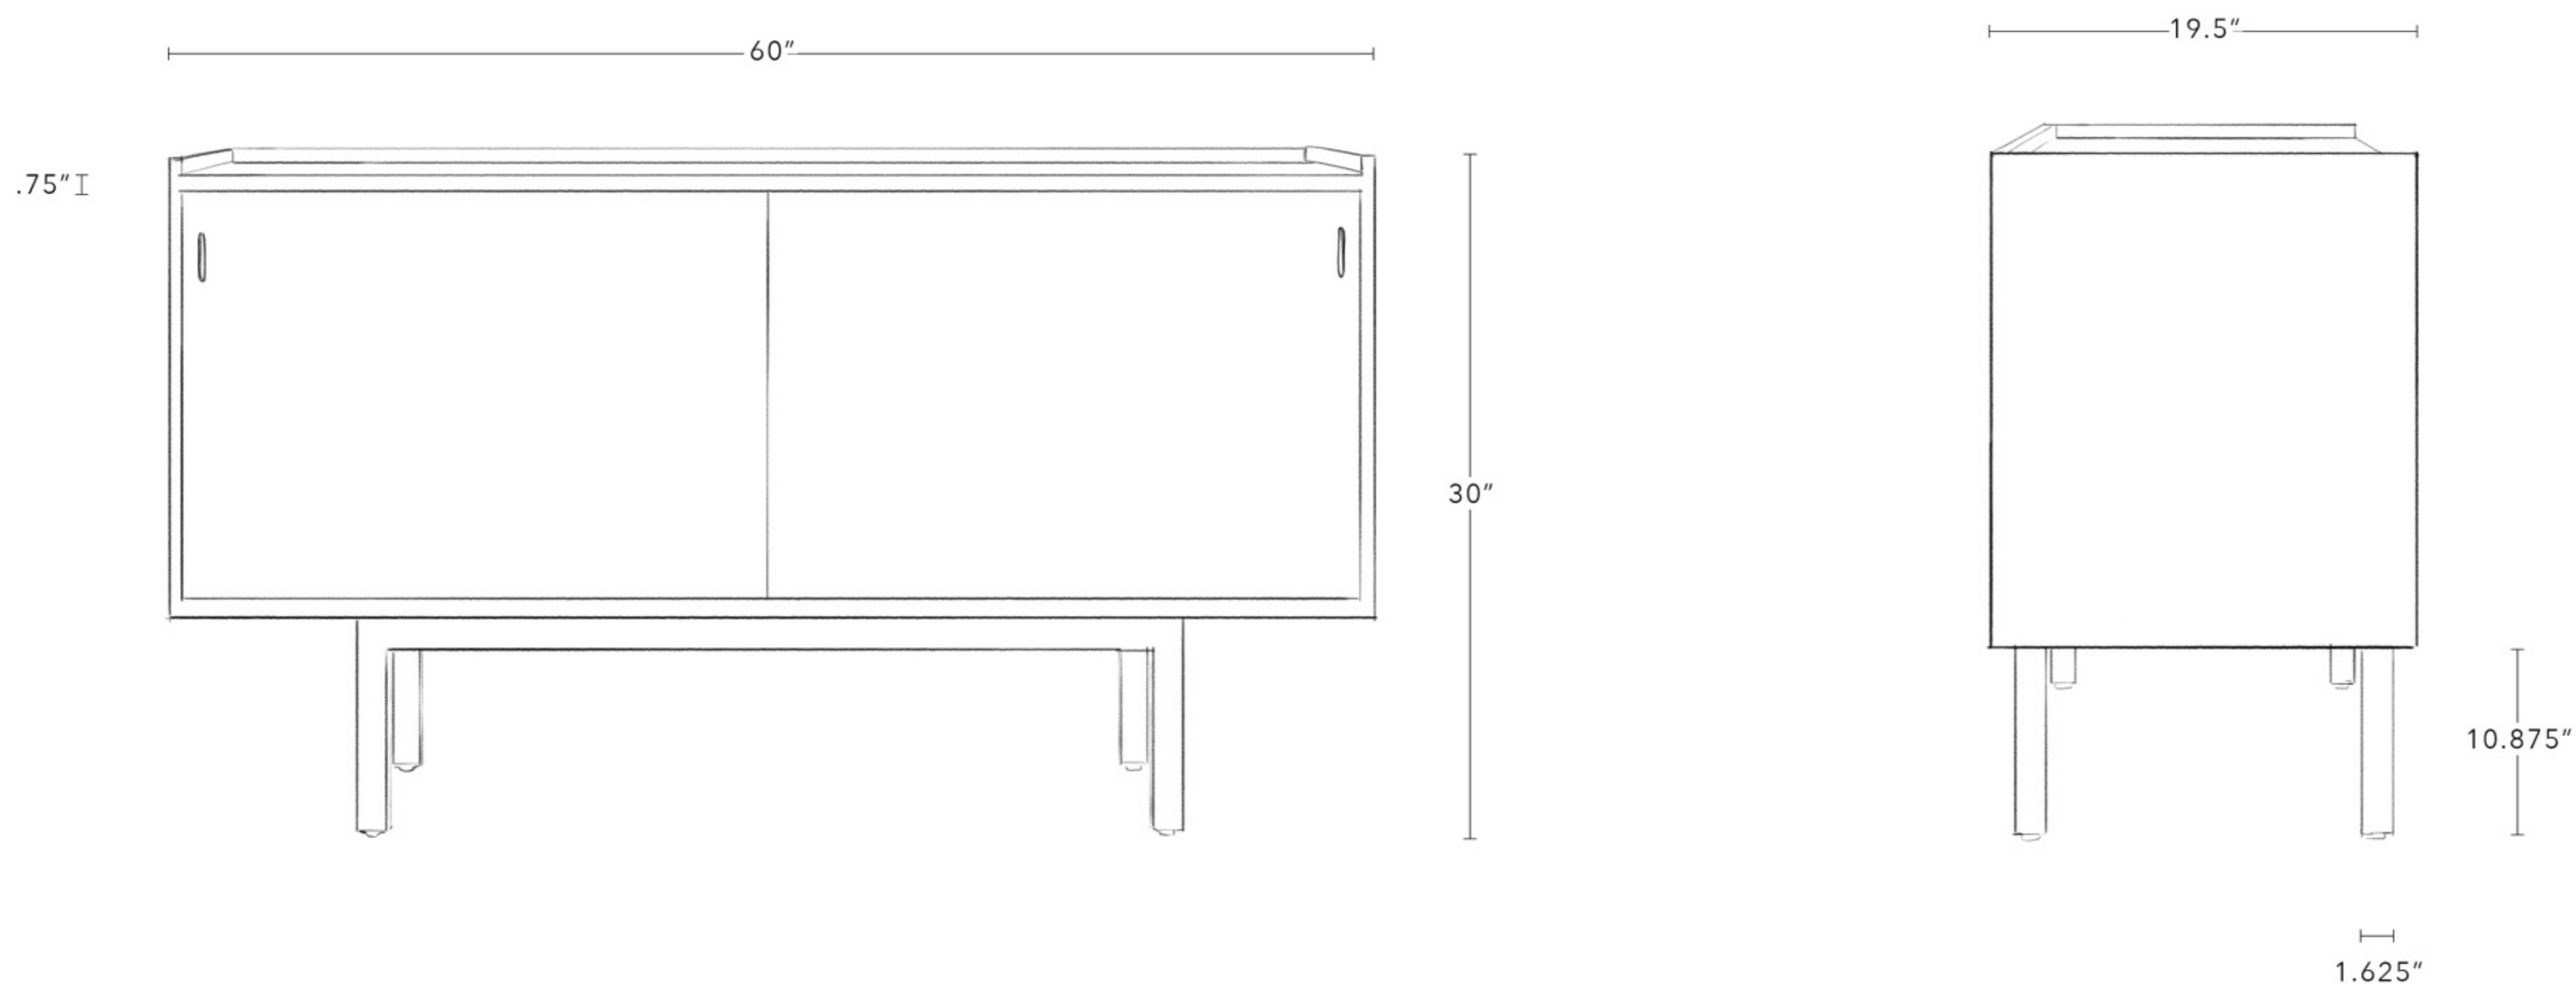

Premium Finishes

Saddle, Smoked, Ebony