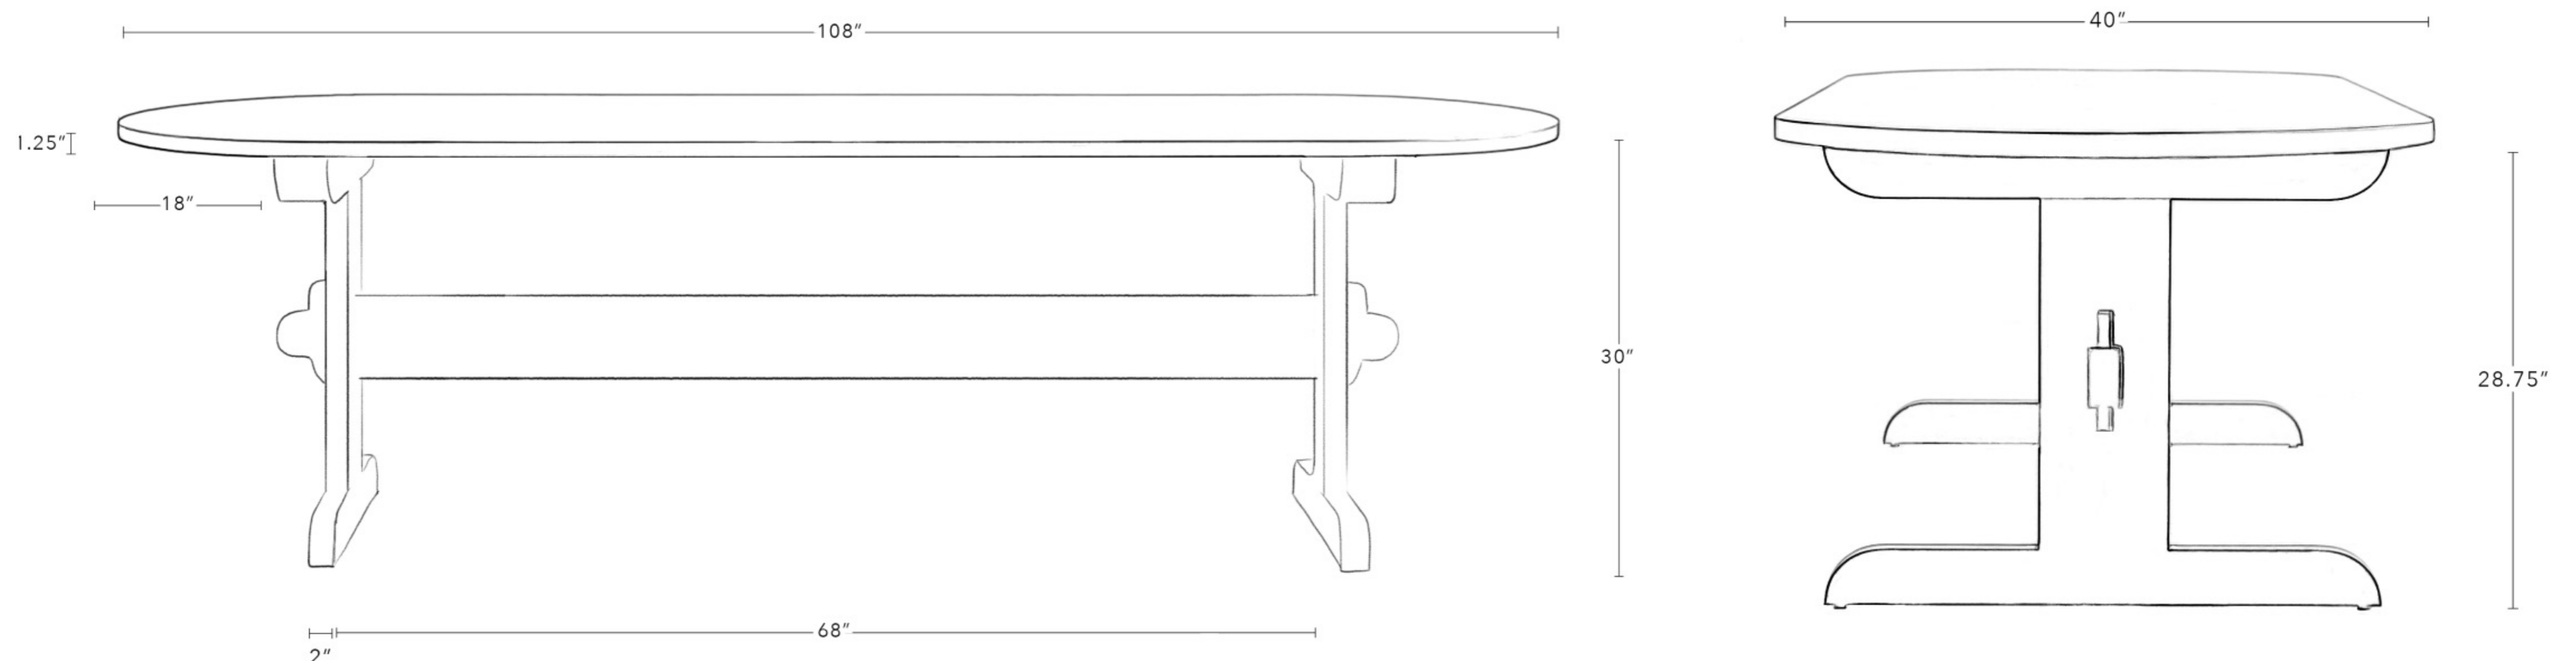

Premium Finishes

Saddle, Smoked, Ebony