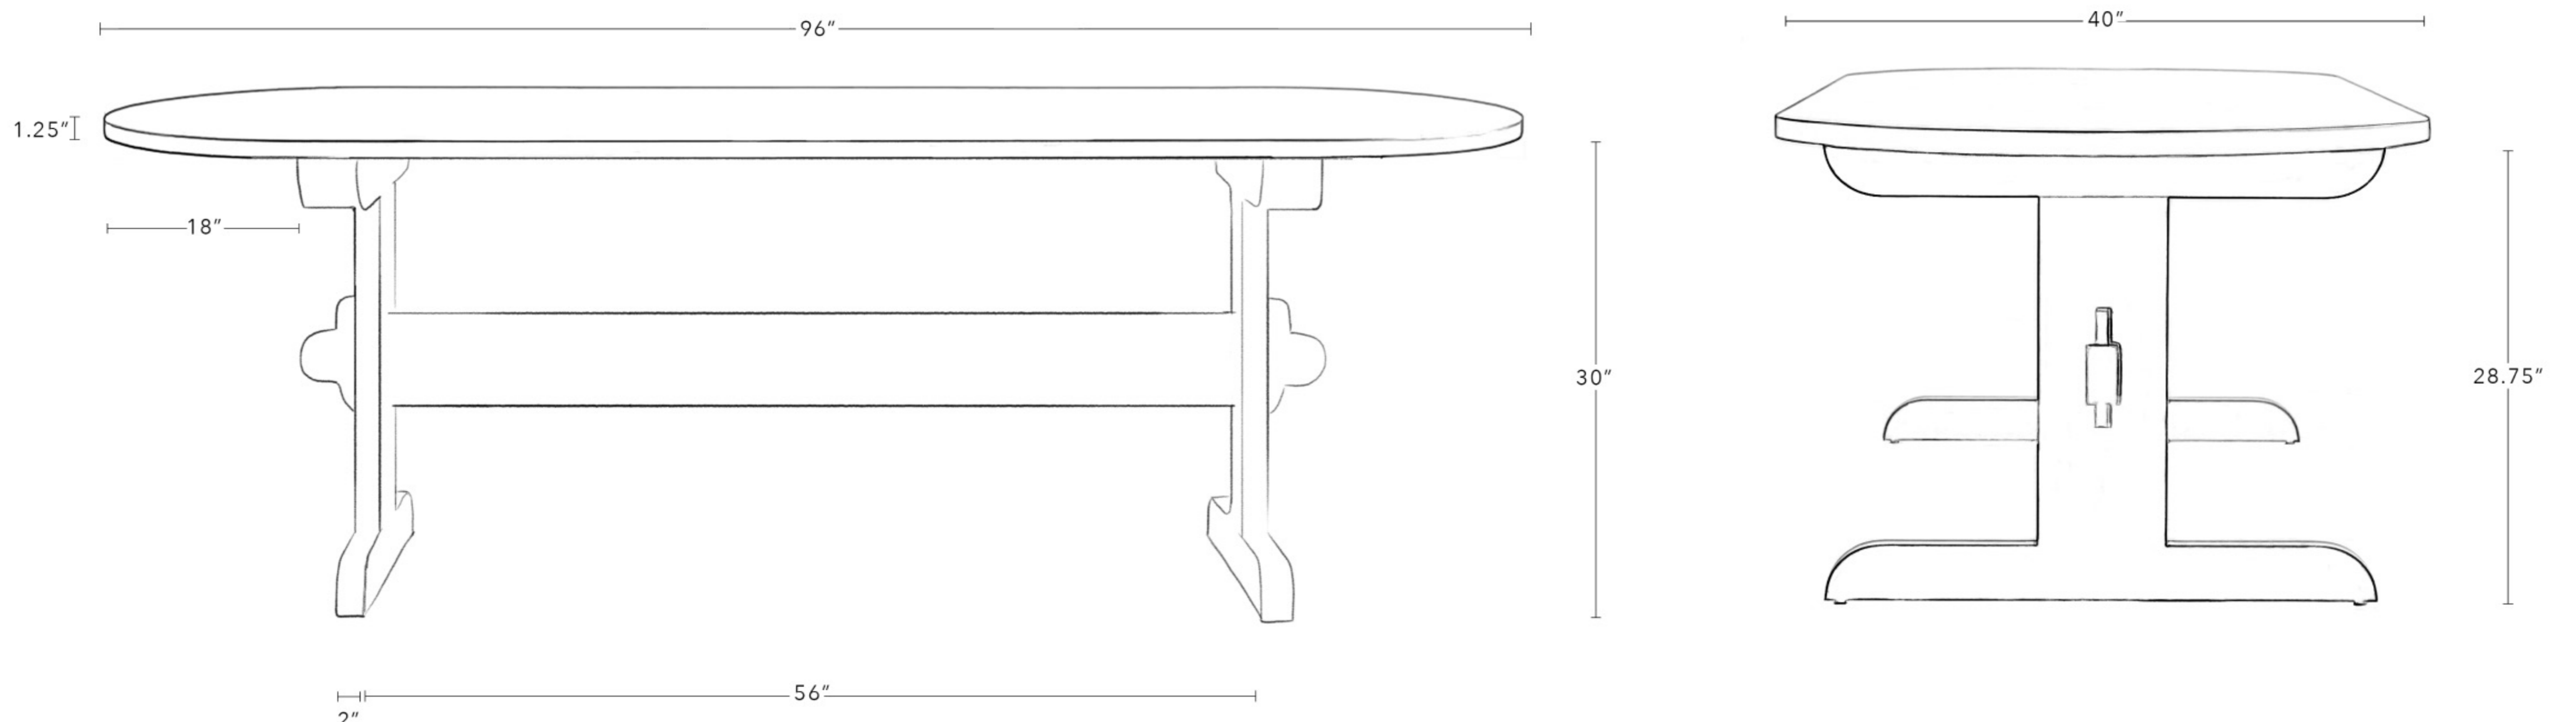

Premium Finishes

Saddle, Smoked, Ebony