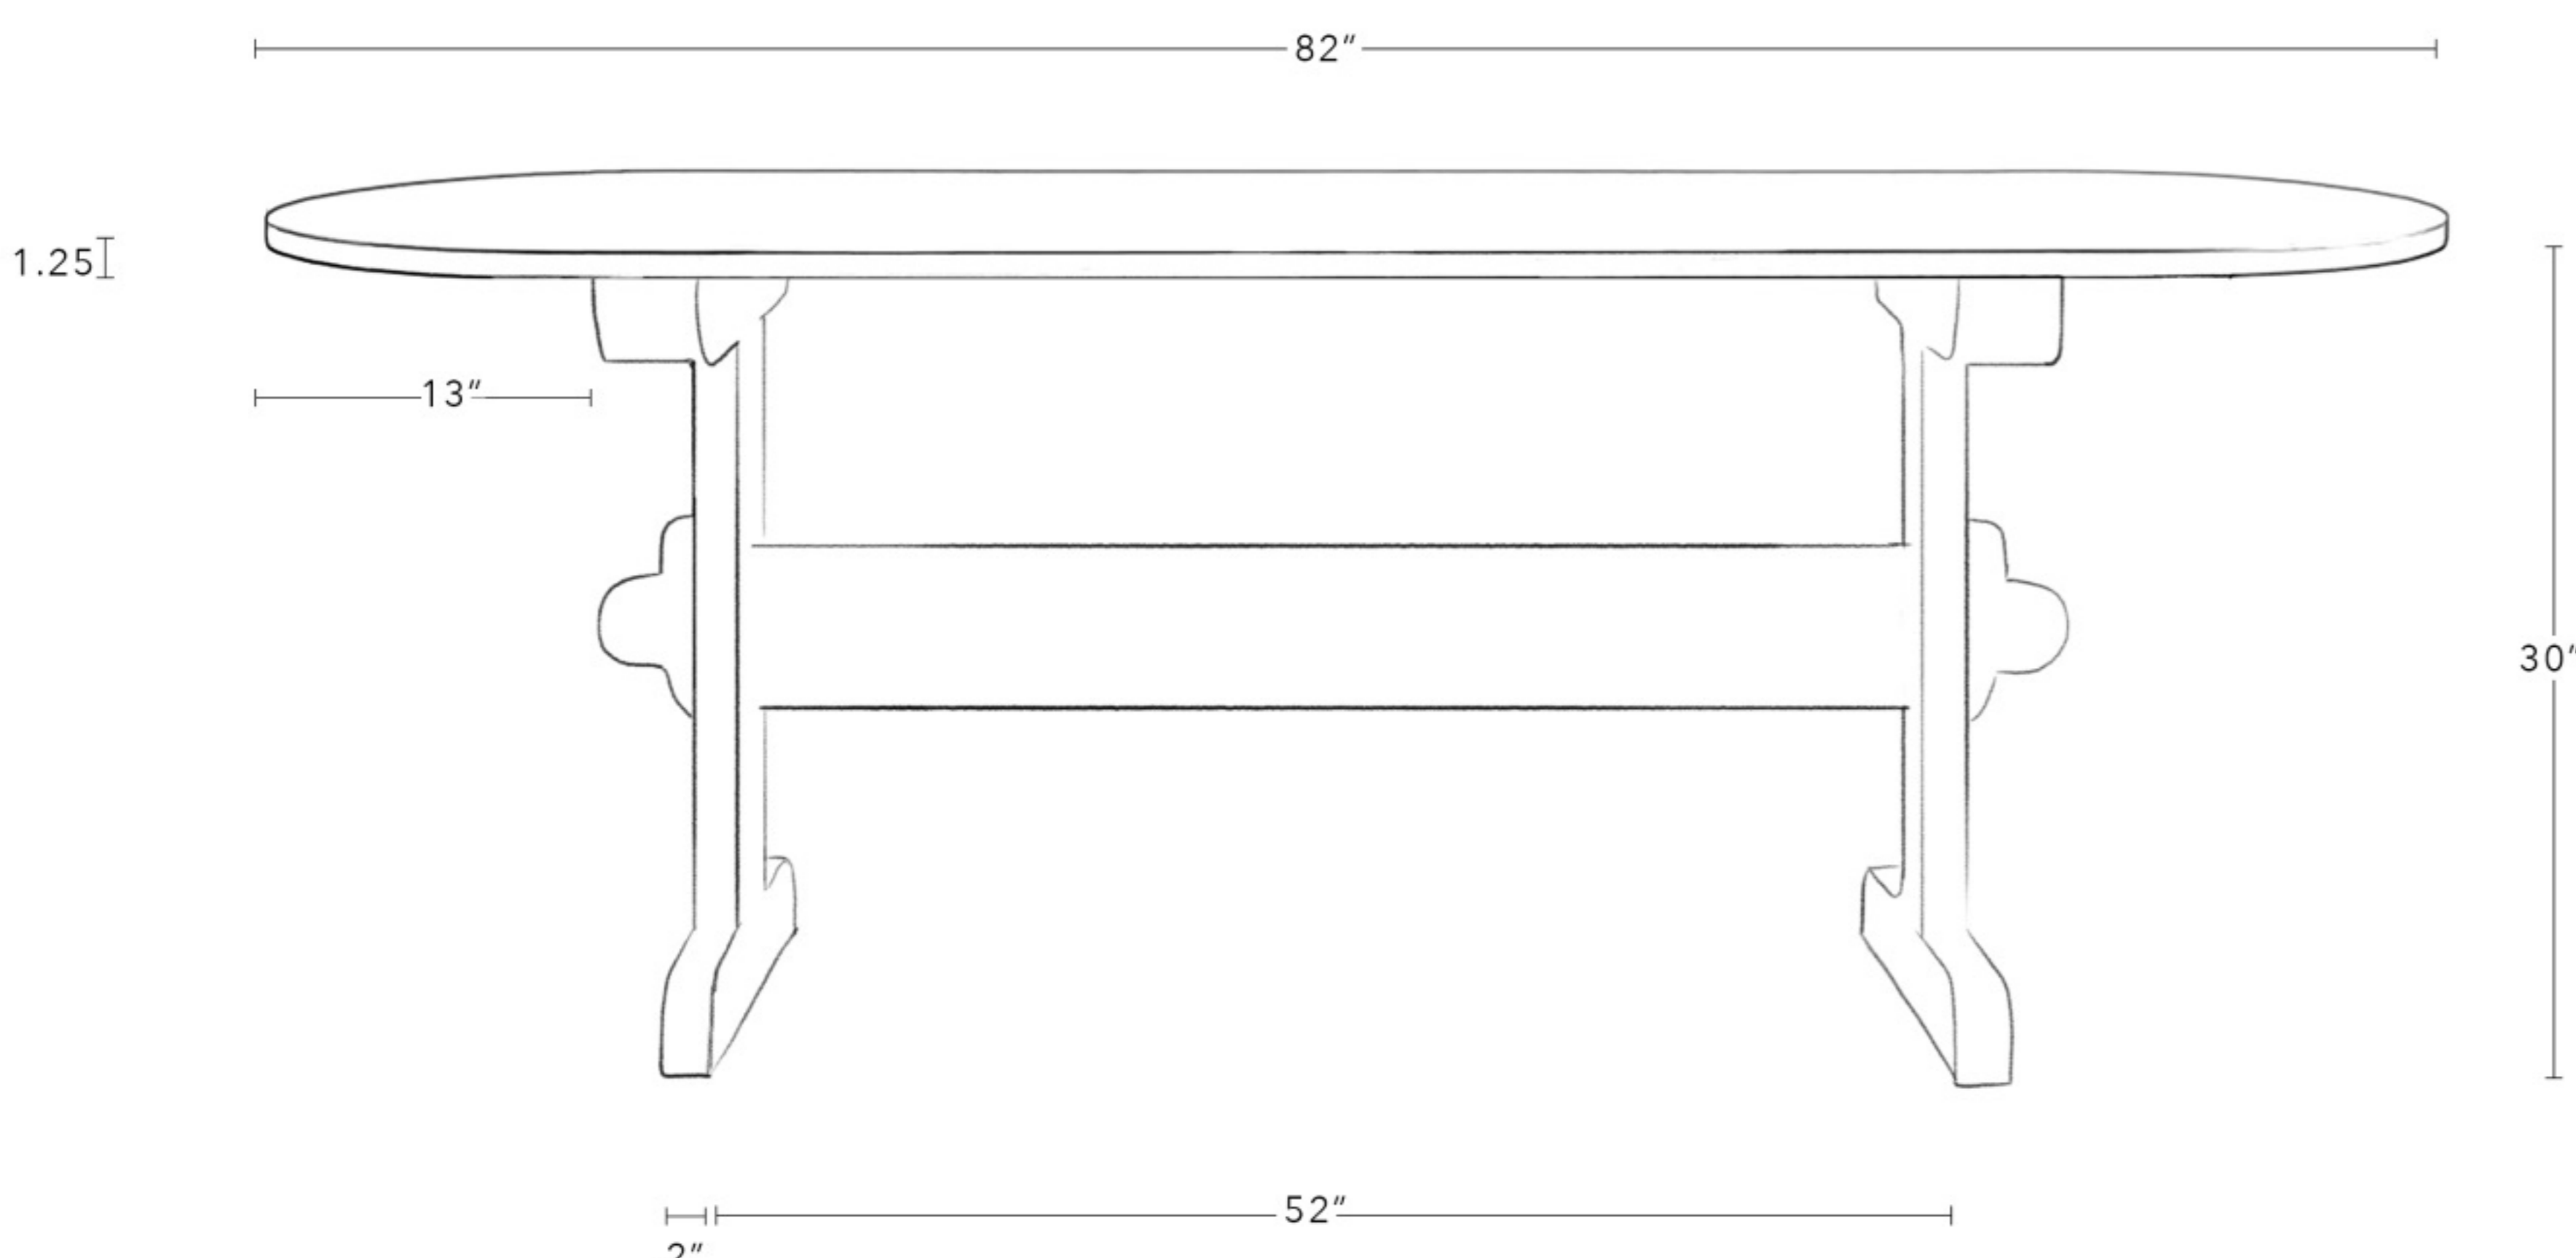

Premium Finishes

Saddle, Smoked, Ebony