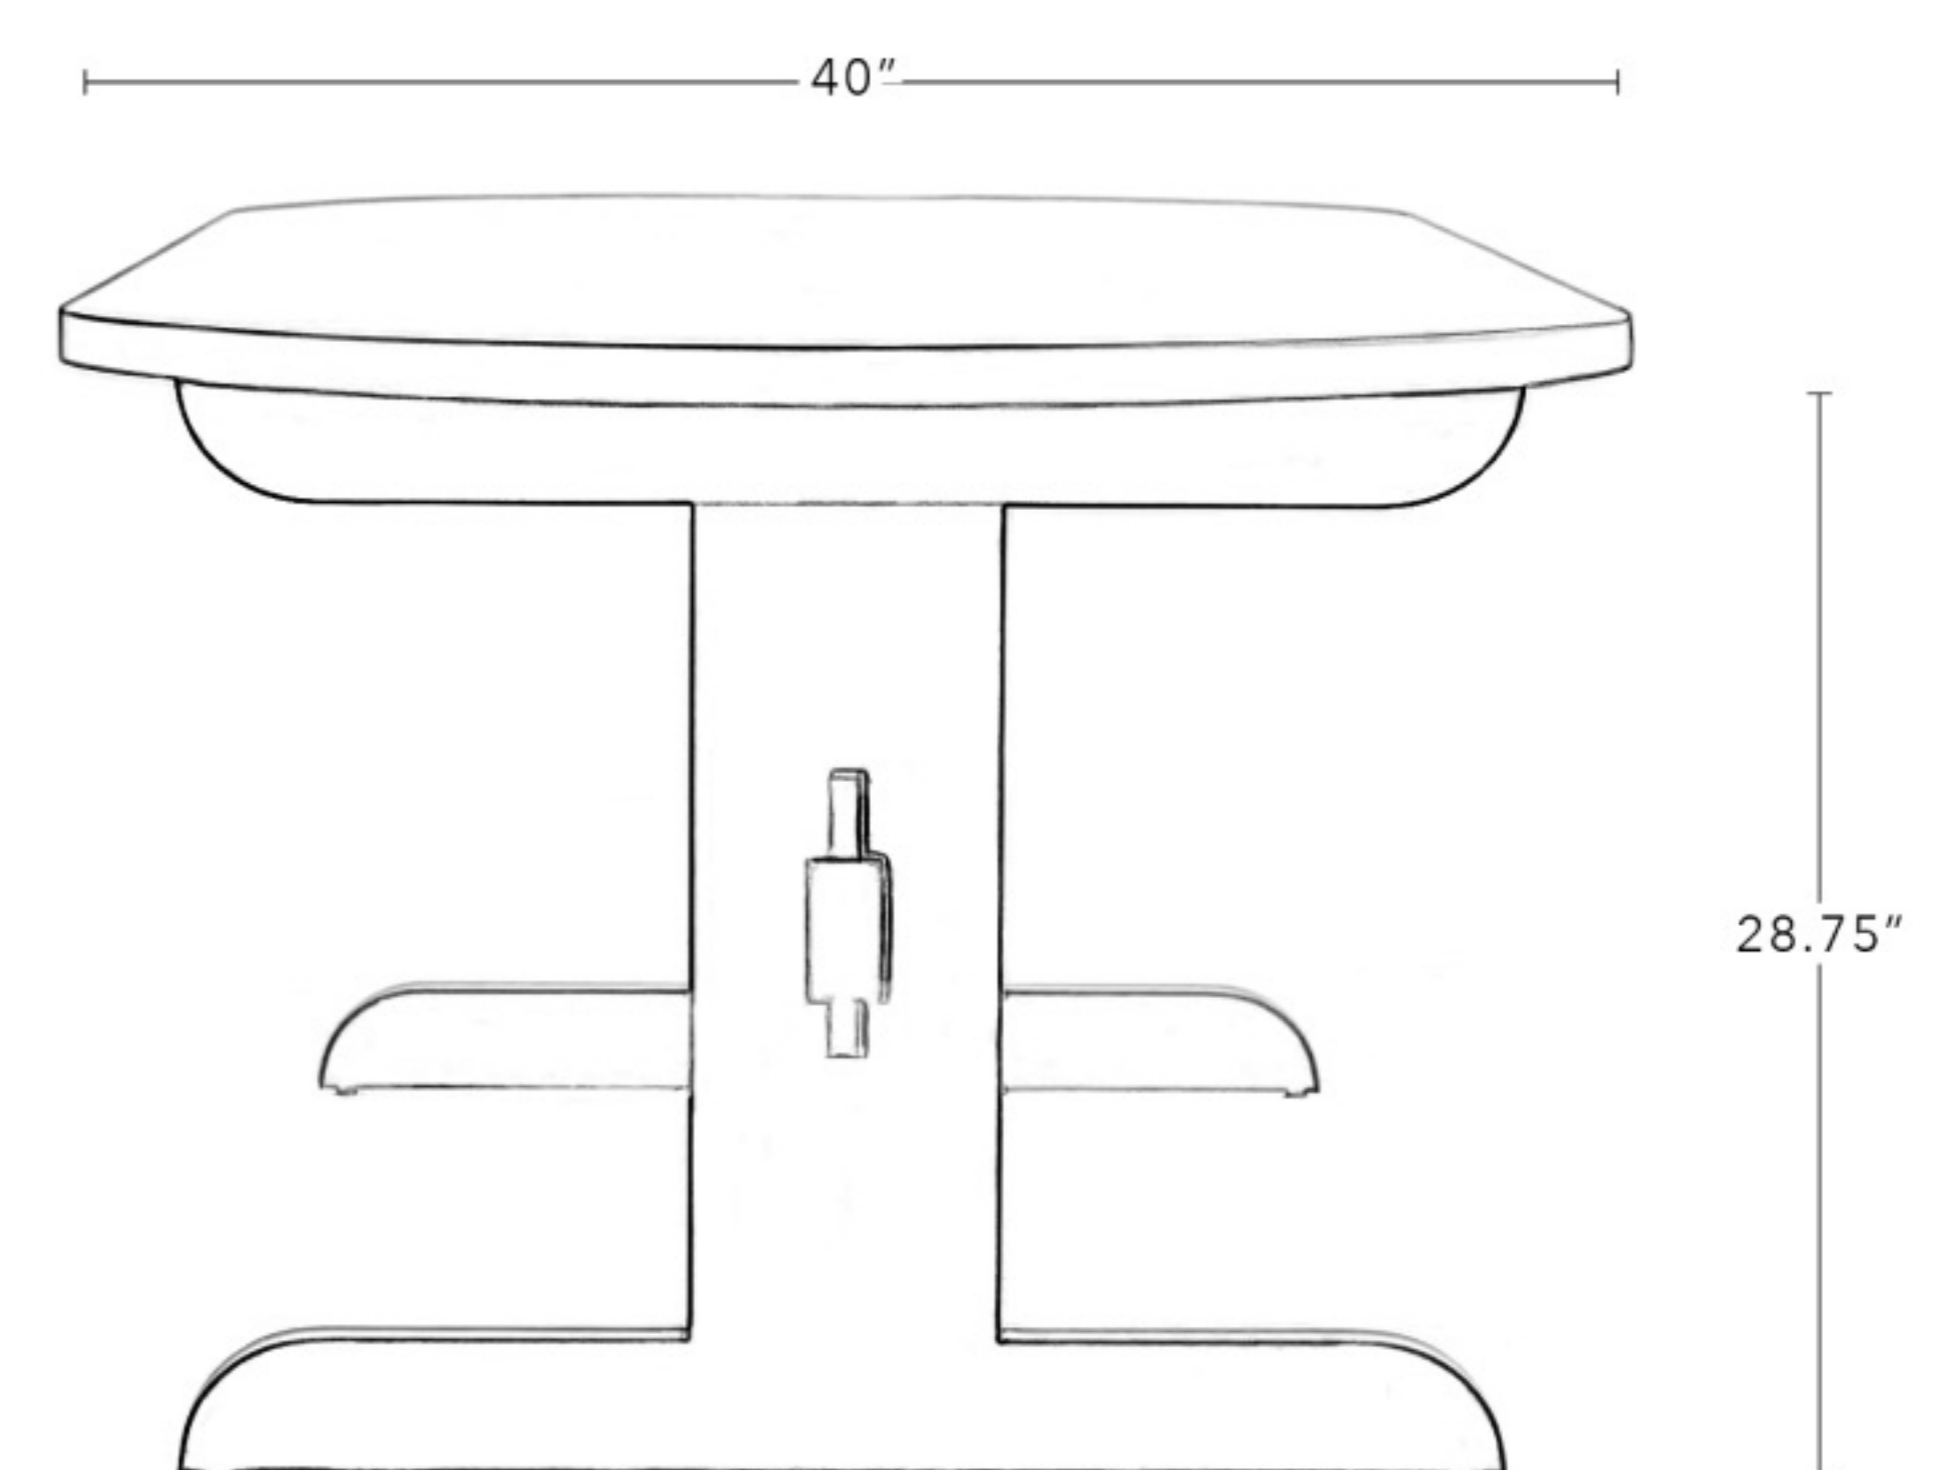

NICKEY ✧ KEHOE

OVAL TRESTLE DINING TABLE

72" W x 40" D x 30"H

Embodying ease, elegance, and the elusive cool factor, The NK Trestle Dining table has an intuitive, simple functionality, accommodating guests with a discreet, precisely designed inset trestle. Lovingly handcrafted in the classic country dining style in solid white oak — or choose smooth wide-plank reclaimed yellow pine for a naturally sun-bleached finish that gives this table a hidden history - and a bright future in your home

Dimensions

72" W x 40" D x 30" H

All Available Dimensions

72" W x 40" D x 30" H

82" x 40" D x 30" H

96" x 40" D x 30" H

108" x 40" D x 30" H

120" x 40" D x 30" H

Distance Between Legs 40"

Overhang 14"

Leg Height 28.5"

Leg Width 2"

Tabletop Thickness 1.25"

Materials Reclaimed Yellow Pine
or White Oak

Standard Finishes

Reclaimed Yellow Pine, Bleached Oak,
Natural Oak

Premium Finishes

Saddle, Smoked, Ebony