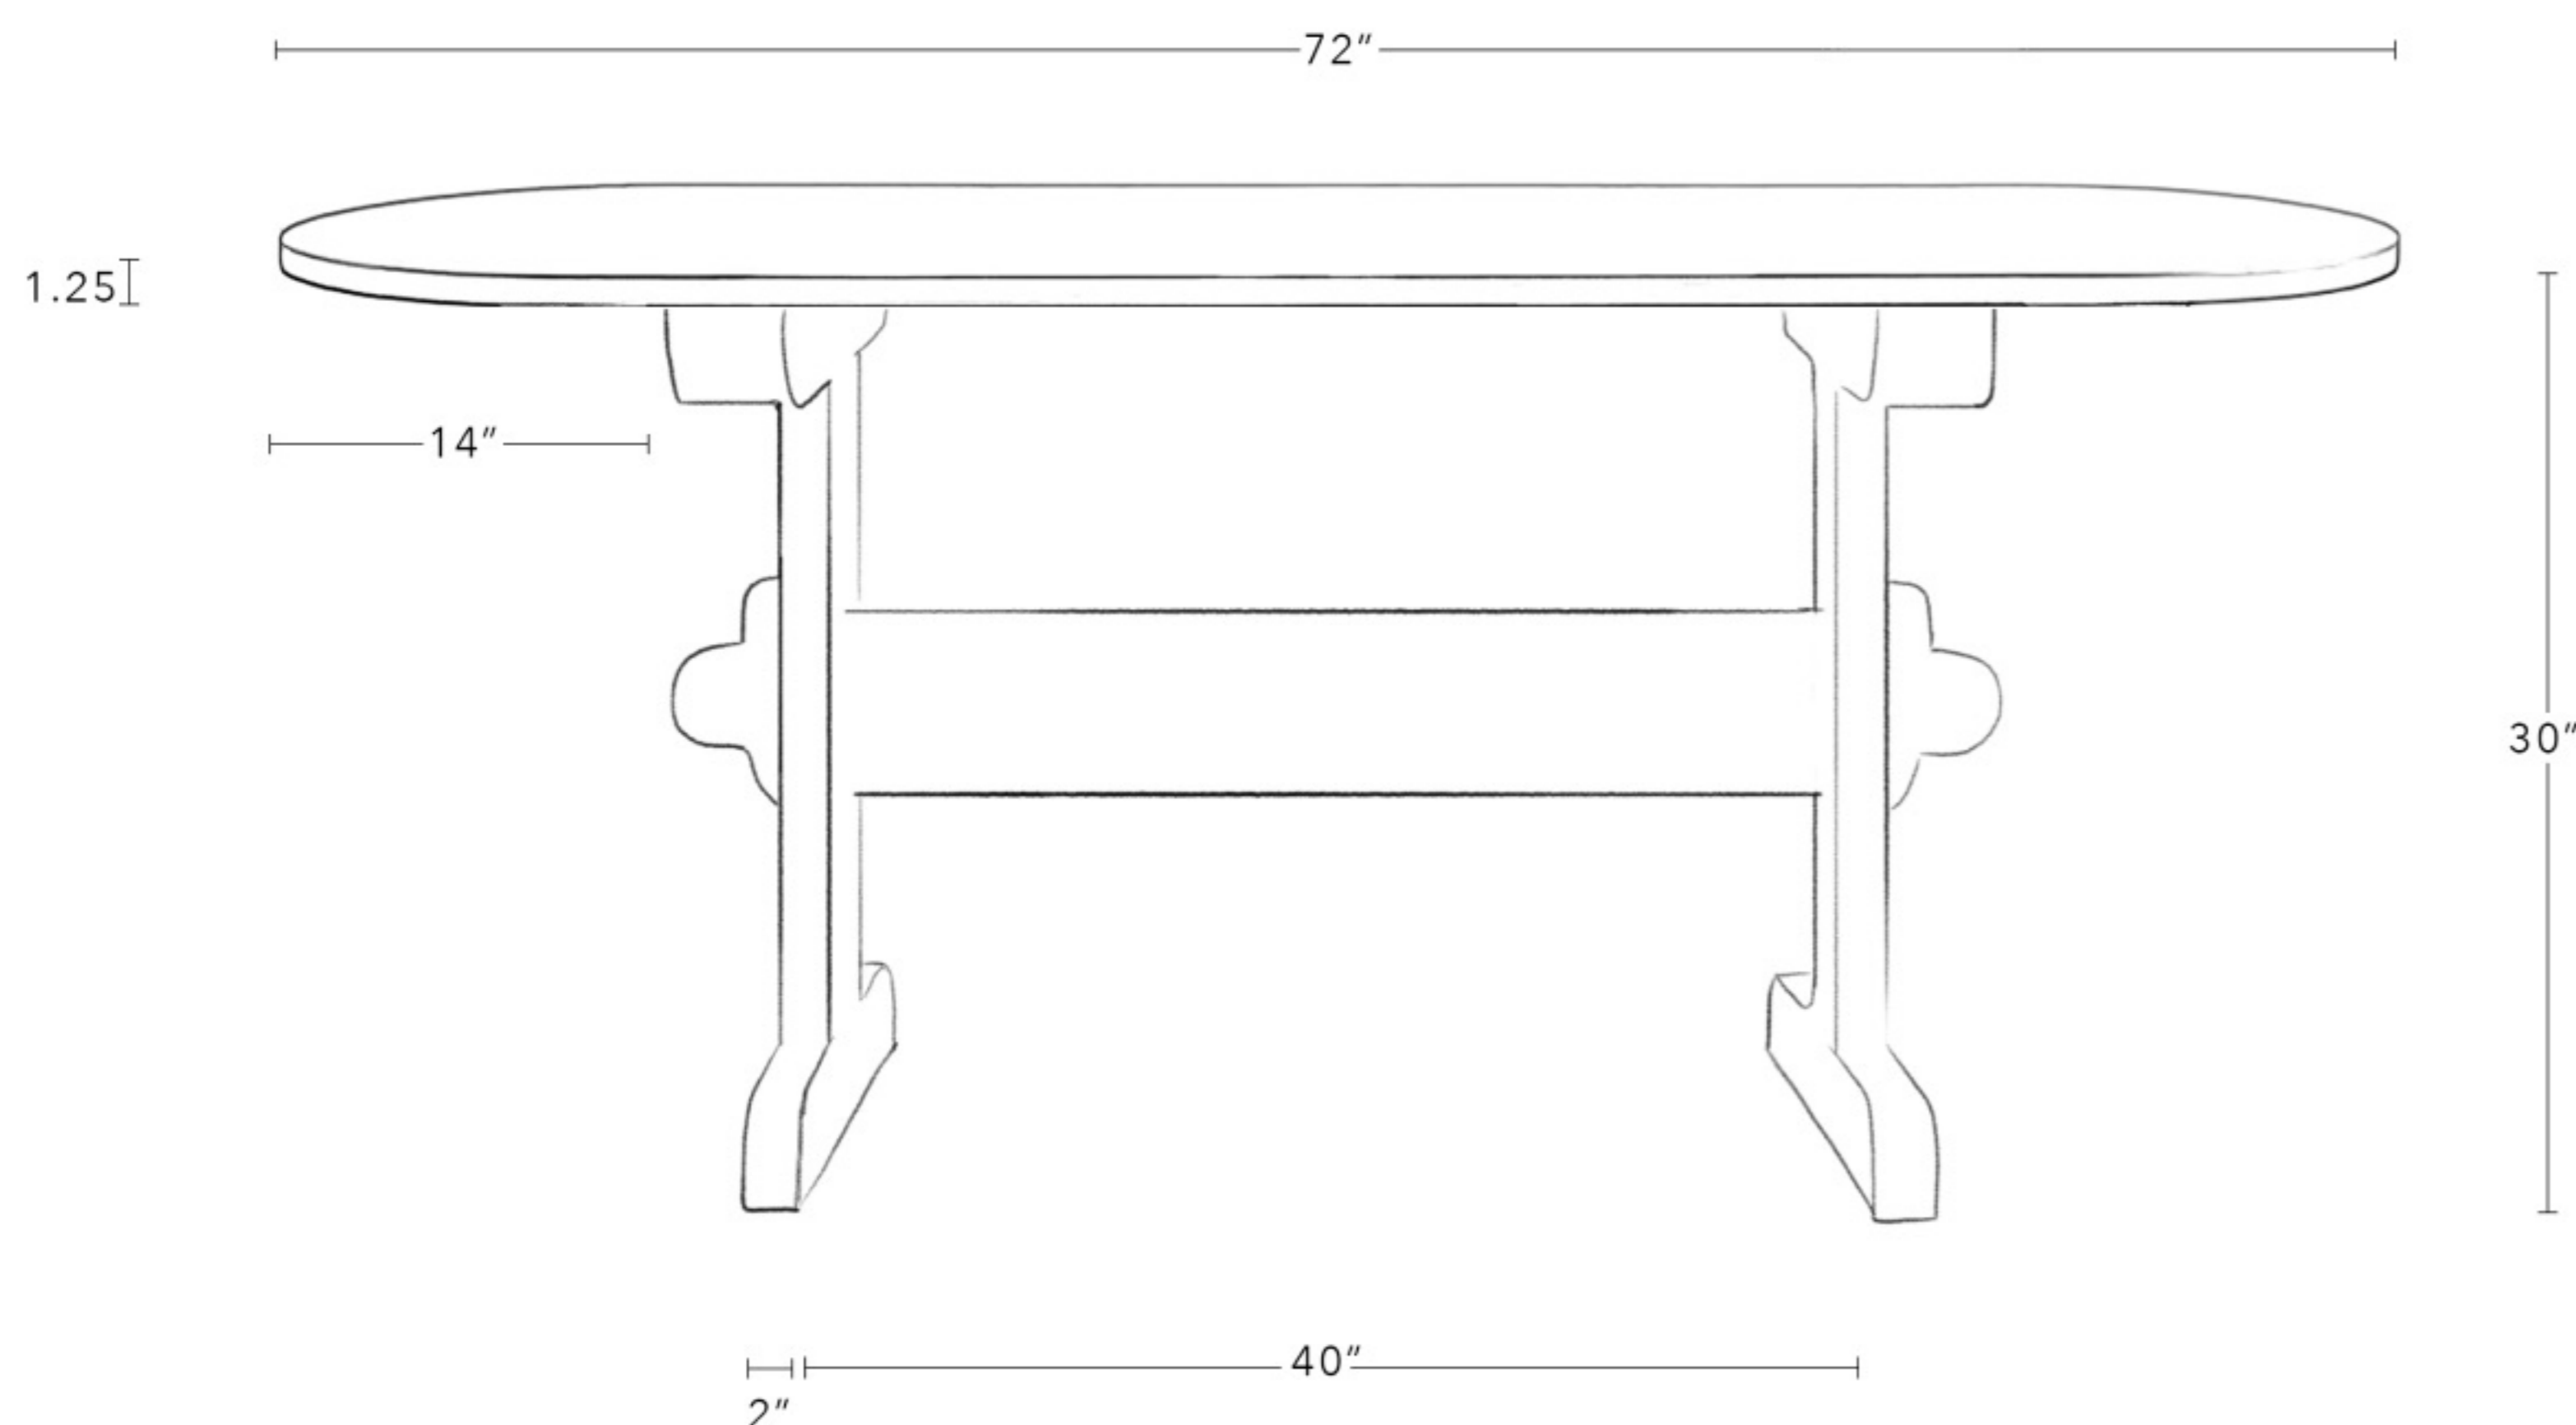

NICKEY ✧ KEHOE

OVAL TRESTLE DINING TABLE

72" W x 40" D x 30"H

Embodying ease, elegance, and the elusive cool factor, The NK Trestle Dining table has an intuitive, simple functionality, accommodating guests with a discreet, precisely designed inset trestle. Lovingly handcrafted in the classic country dining style in solid white oak — or choose smooth wide-plank reclaimed yellow pine for a naturally sun-bleached finish that gives this table a hidden history - and a bright future in your home

Dimensions

72" W x 40" D x 30" H

All Available Dimensions

72" W x 40" D x 30" H

82" x 40" D x 30" H

96" x 40" D x 30" H

108" x 40" D x 30" H

120" x 40" D x 30" H

Distance Between Legs 40"

Overhang 14"

Leg Height 28.5"

Leg Width 2"

Tabletop Thickness 1.25"

Materials Reclaimed Yellow Pine
or White Oak

Standard Finishes

Reclaimed Yellow Pine, Bleached Oak,
Natural Oak

Premium Finishes

Saddle, Smoked, Ebony