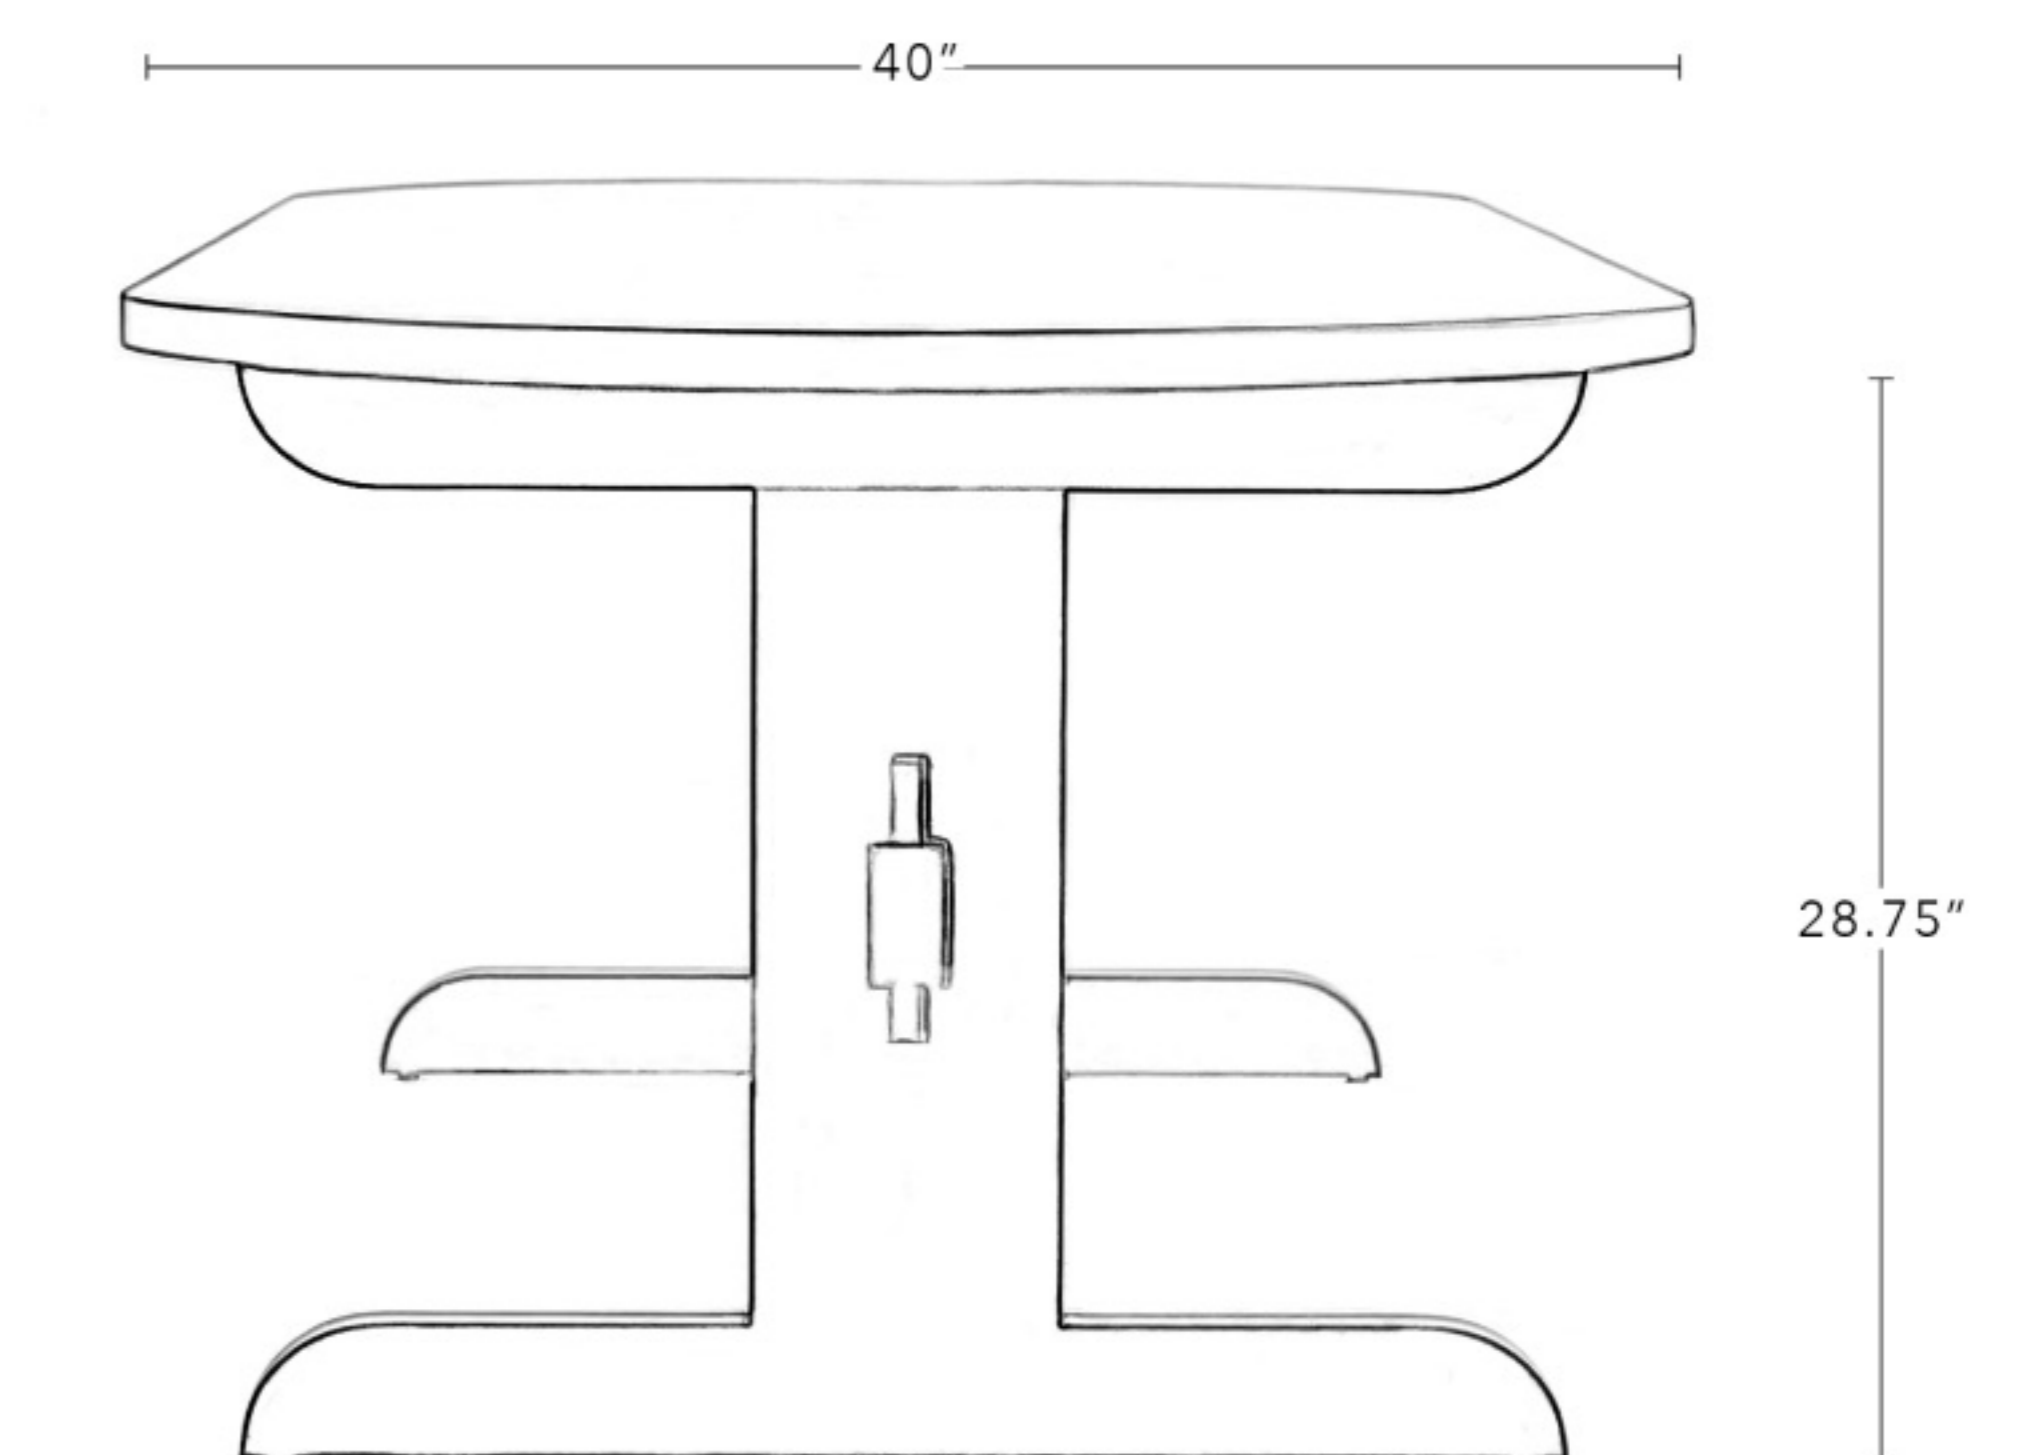

Premium Finishes

Saddle, Smoked, Ebony