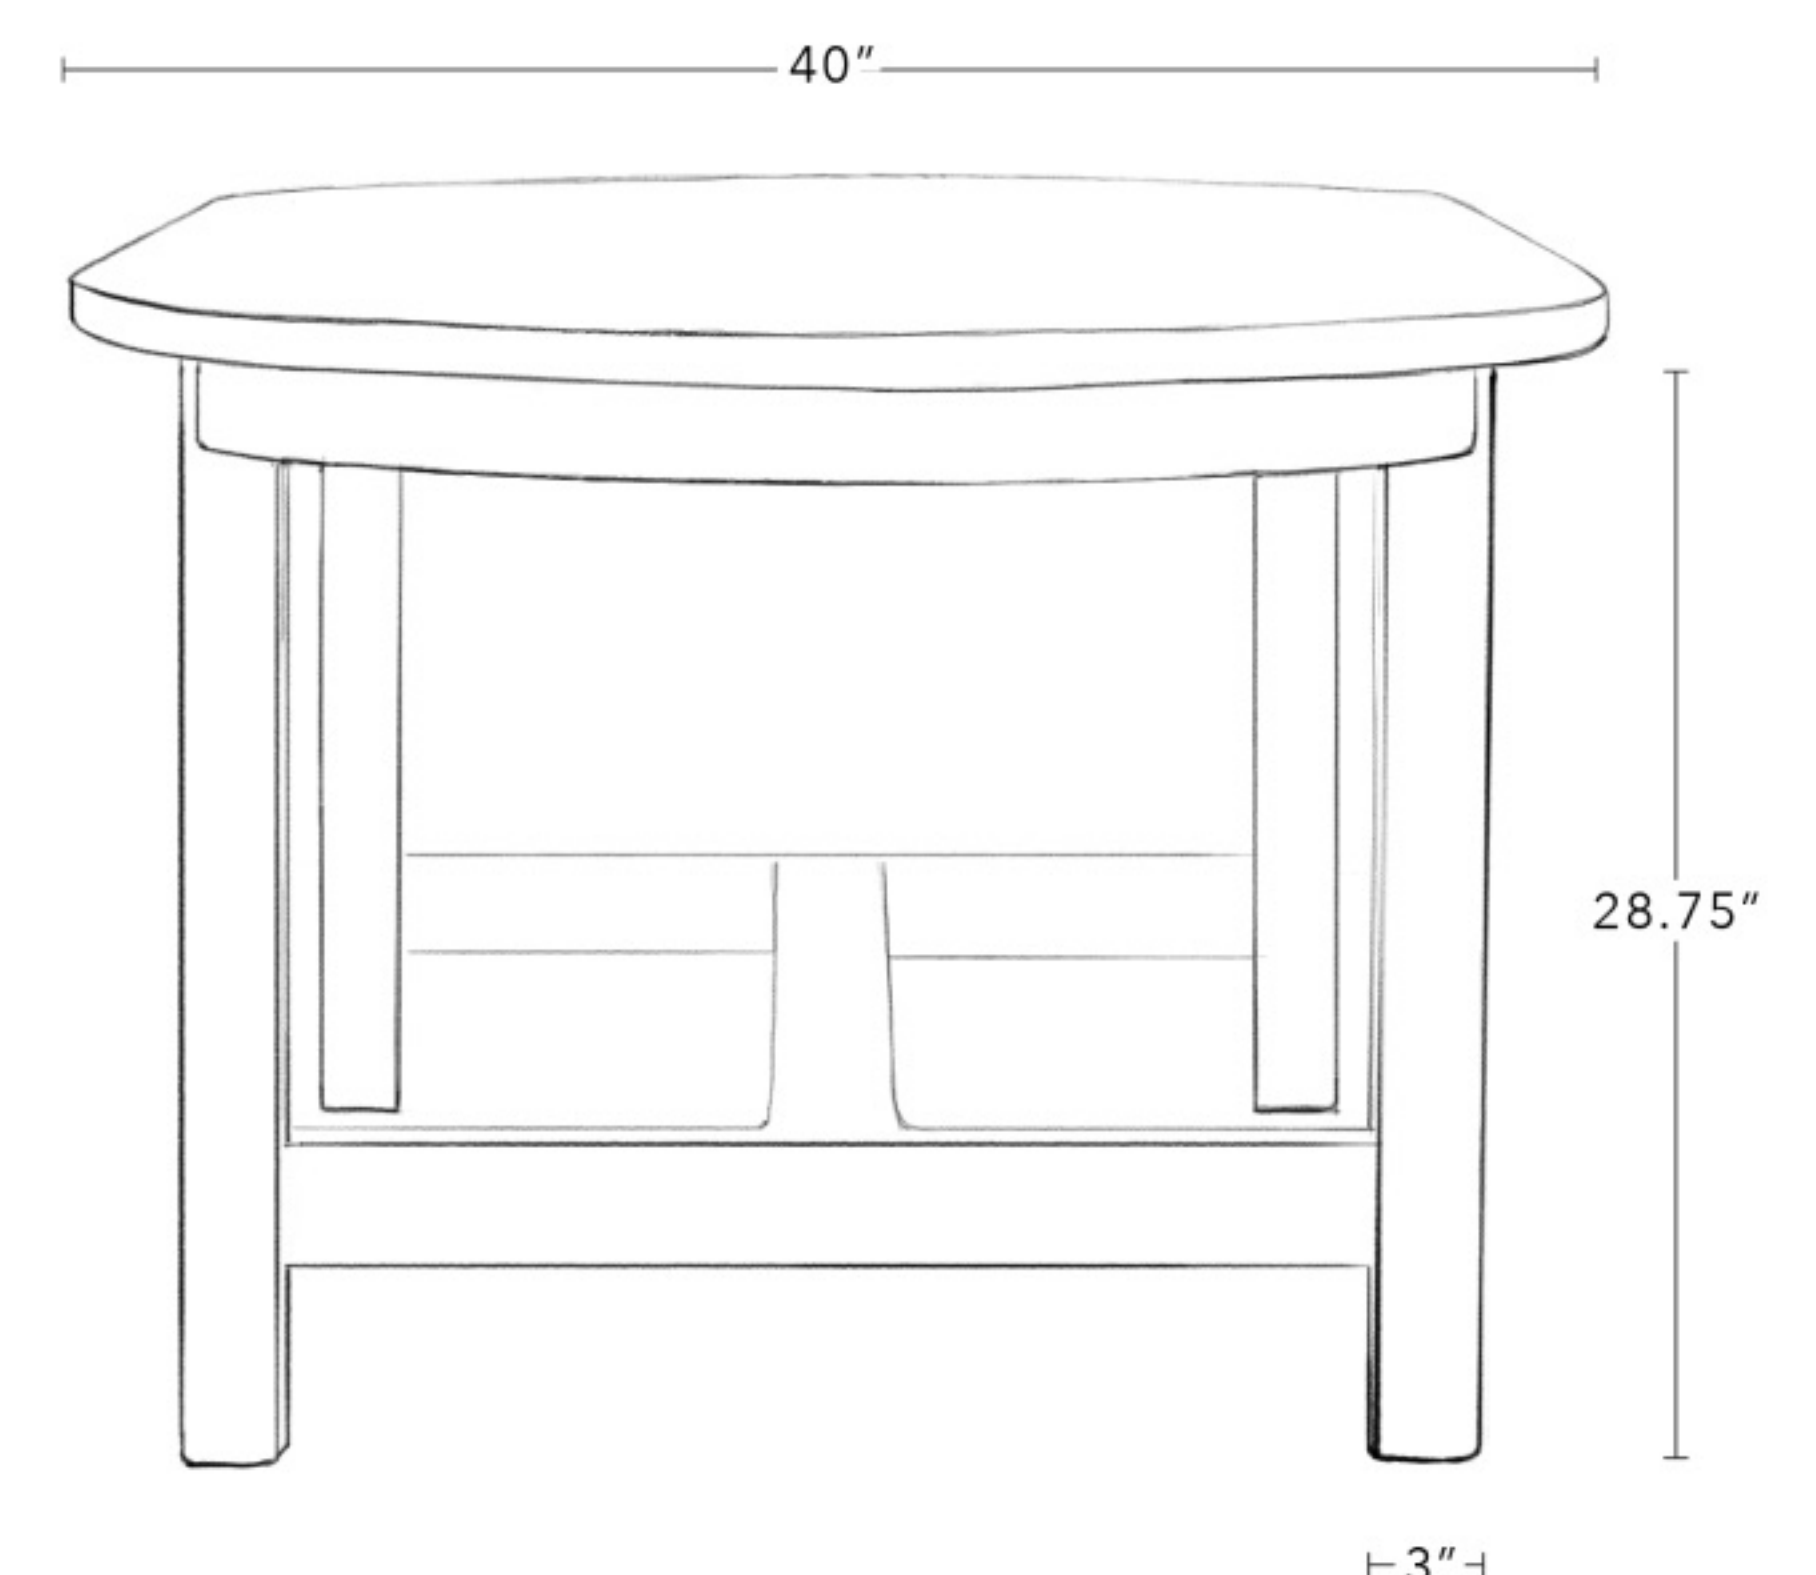

Premium Finishes

Saddle, Smoked, Ebony