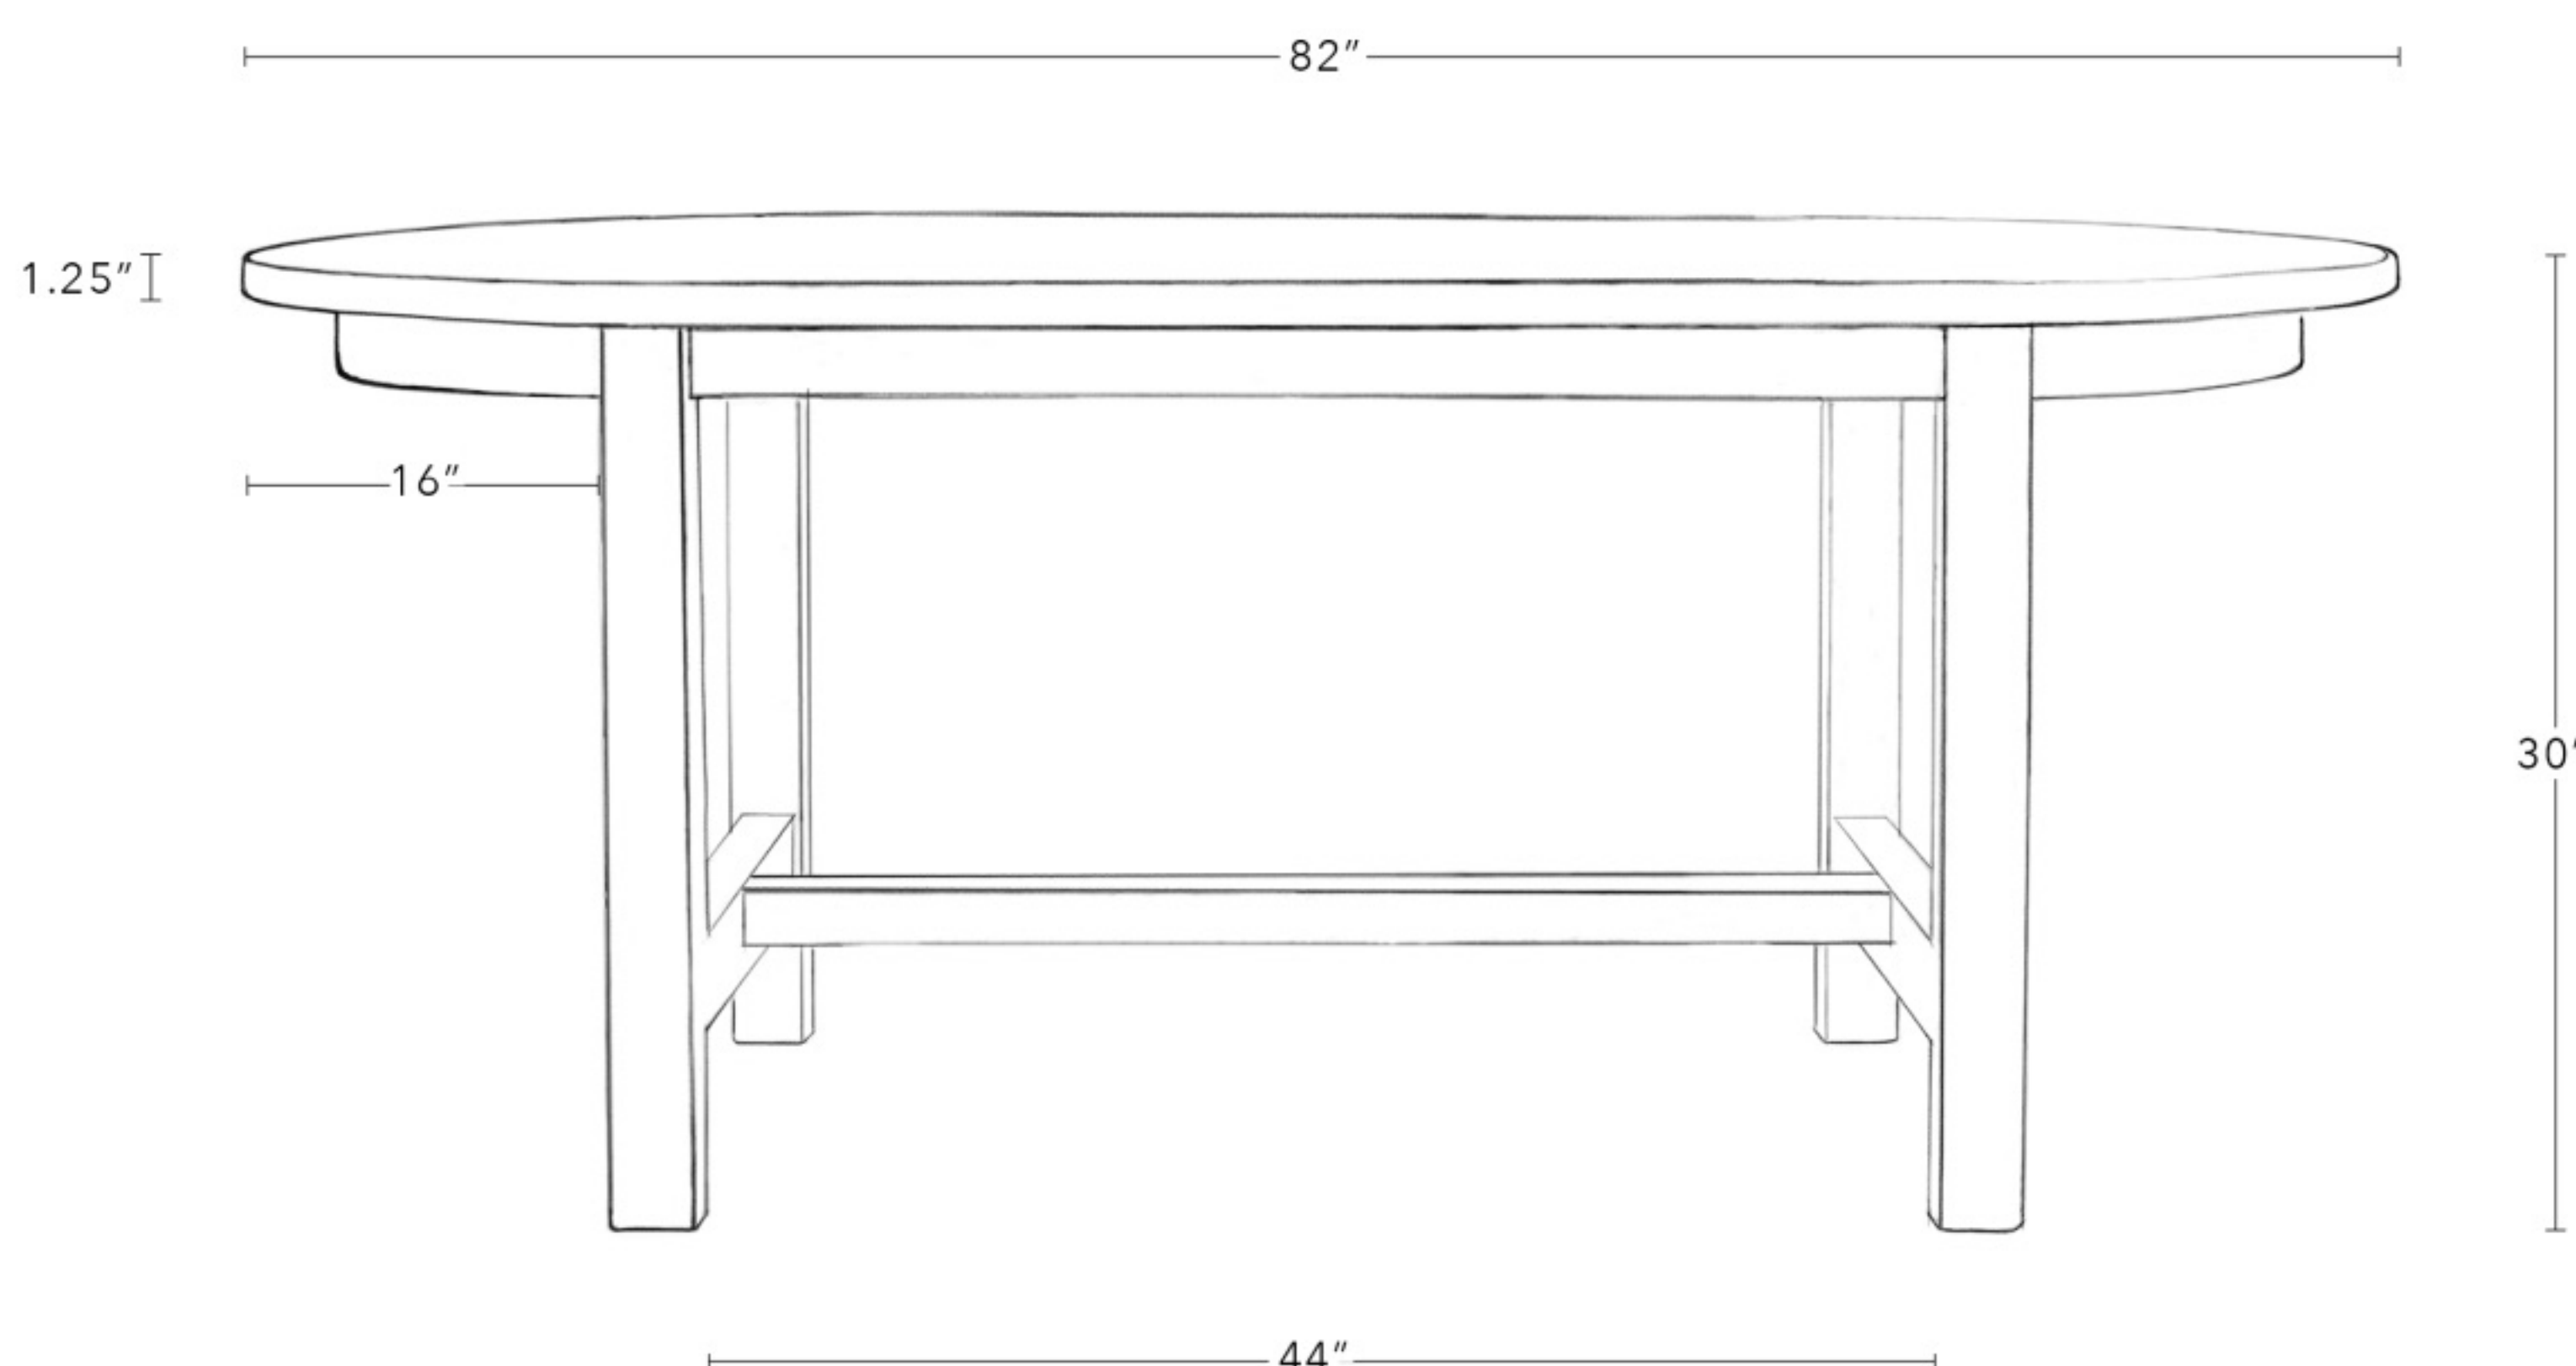

NICKEY ✧ KEHOE

OVAL HARVEST DINING TABLE

82" W x 40" D x 30"H

This table is a character. Meticulously hand-crafted in reclaimed wide-plank yellow pine or natural solid white oak, this dining table is the star of any breakfast, lunch, dinner - and elusive moments of leisure in between. Available in two shapes, Oval and Rectangular.

Dimensions

82" x 40" D x 30" H

All Available Dimensions

72" W x 40" D x 30" H

82" x 40" D x 30" H

96" x 40" D x 30" H

108" x 40" D x 30" H

Distance Between Legs 44"

Overhang 16"

Leg Height 28.5"

Leg Width 3"

Tabletop Thickness 1.25"

Materials Reclaimed Yellow Pine or White Oak

Standard Finishes

Reclaimed Yellow Pine, Bleached Oak, Natural Oak

Premium Finishes

Saddle, Smoked, Ebony