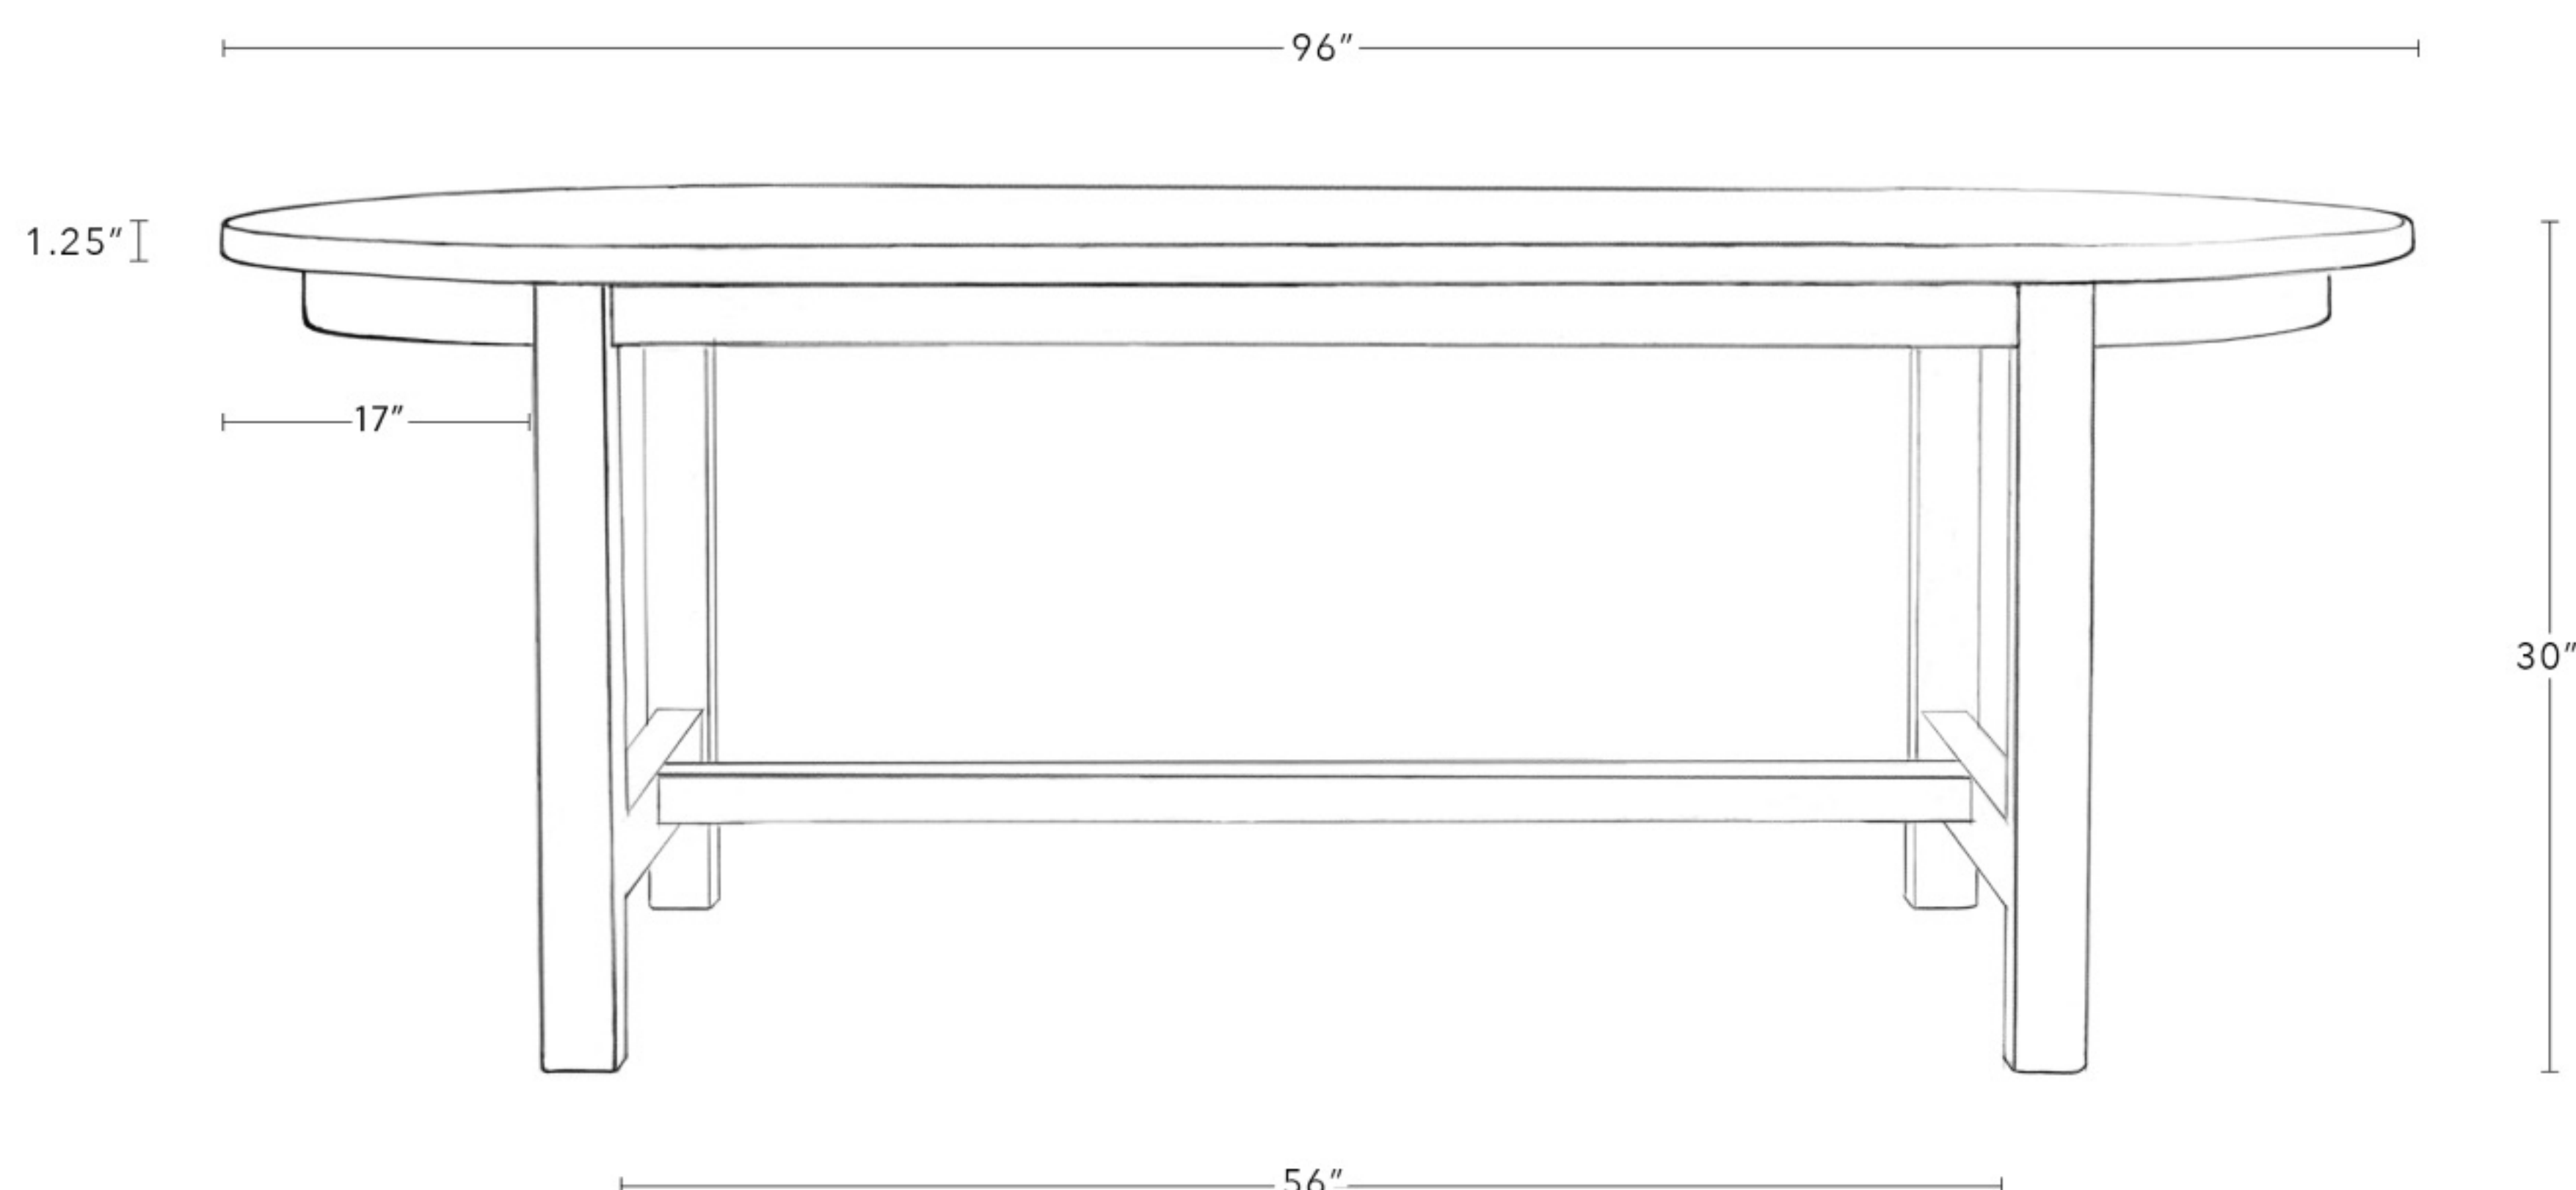

Premium Finishes

Saddle, Smoked, Ebony