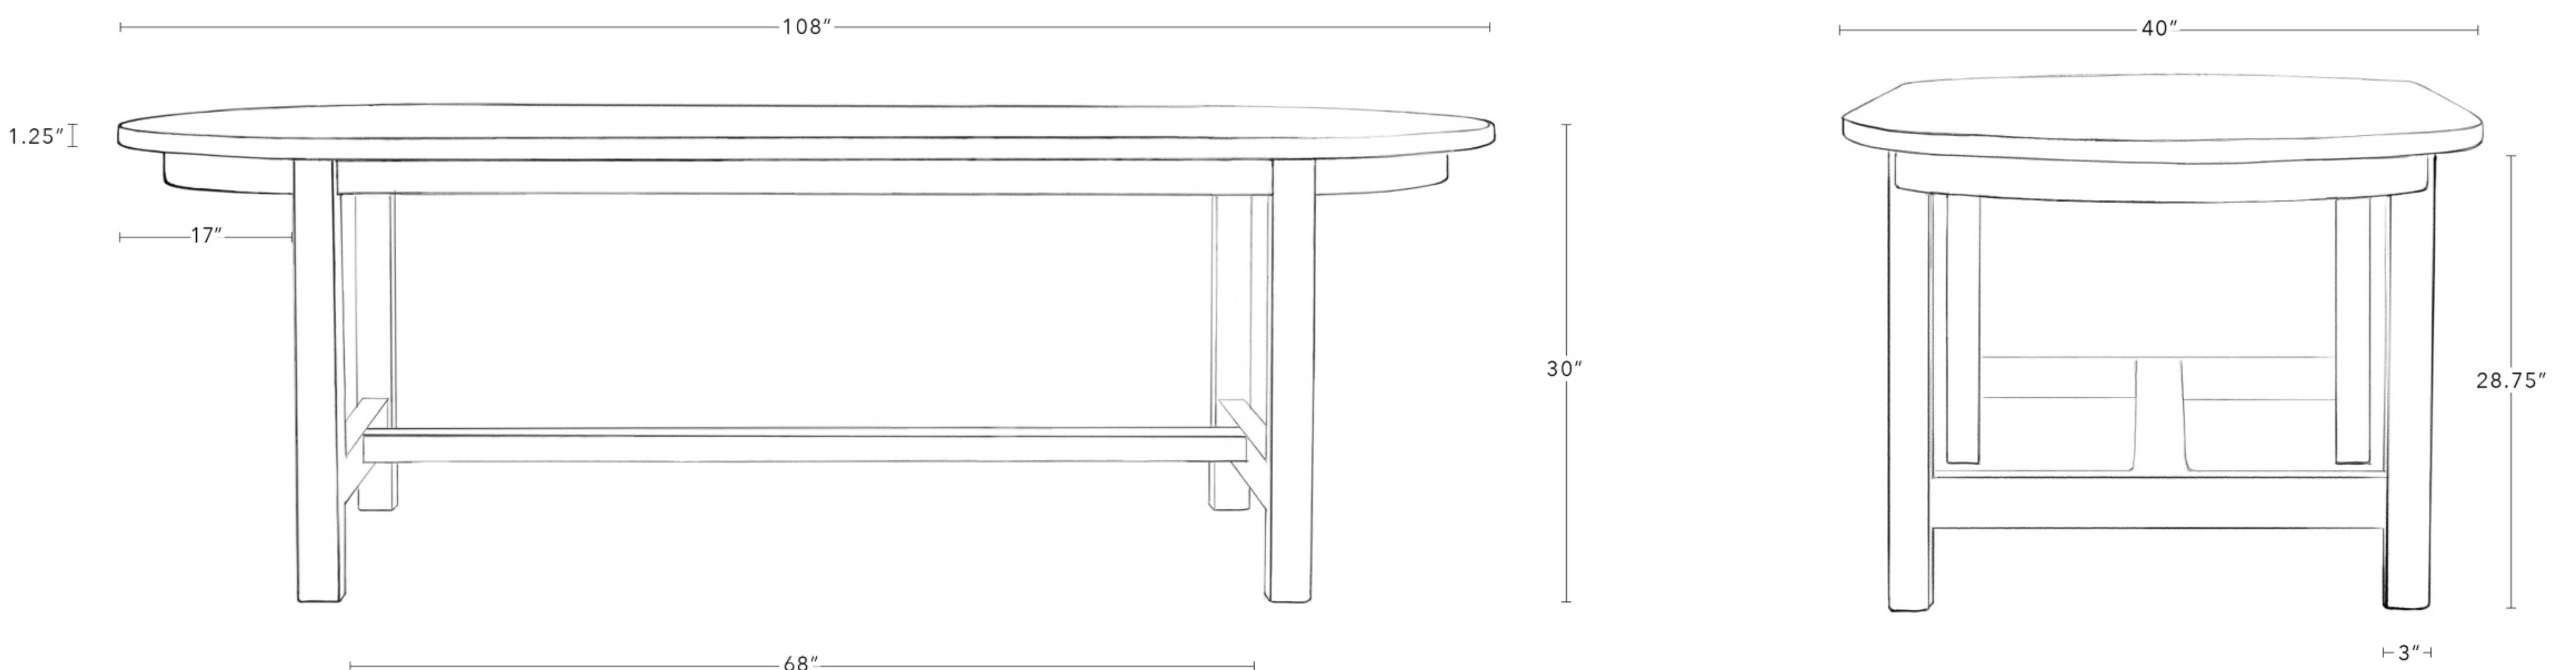

Premium Finishes

Saddle, Smoked, Ebony