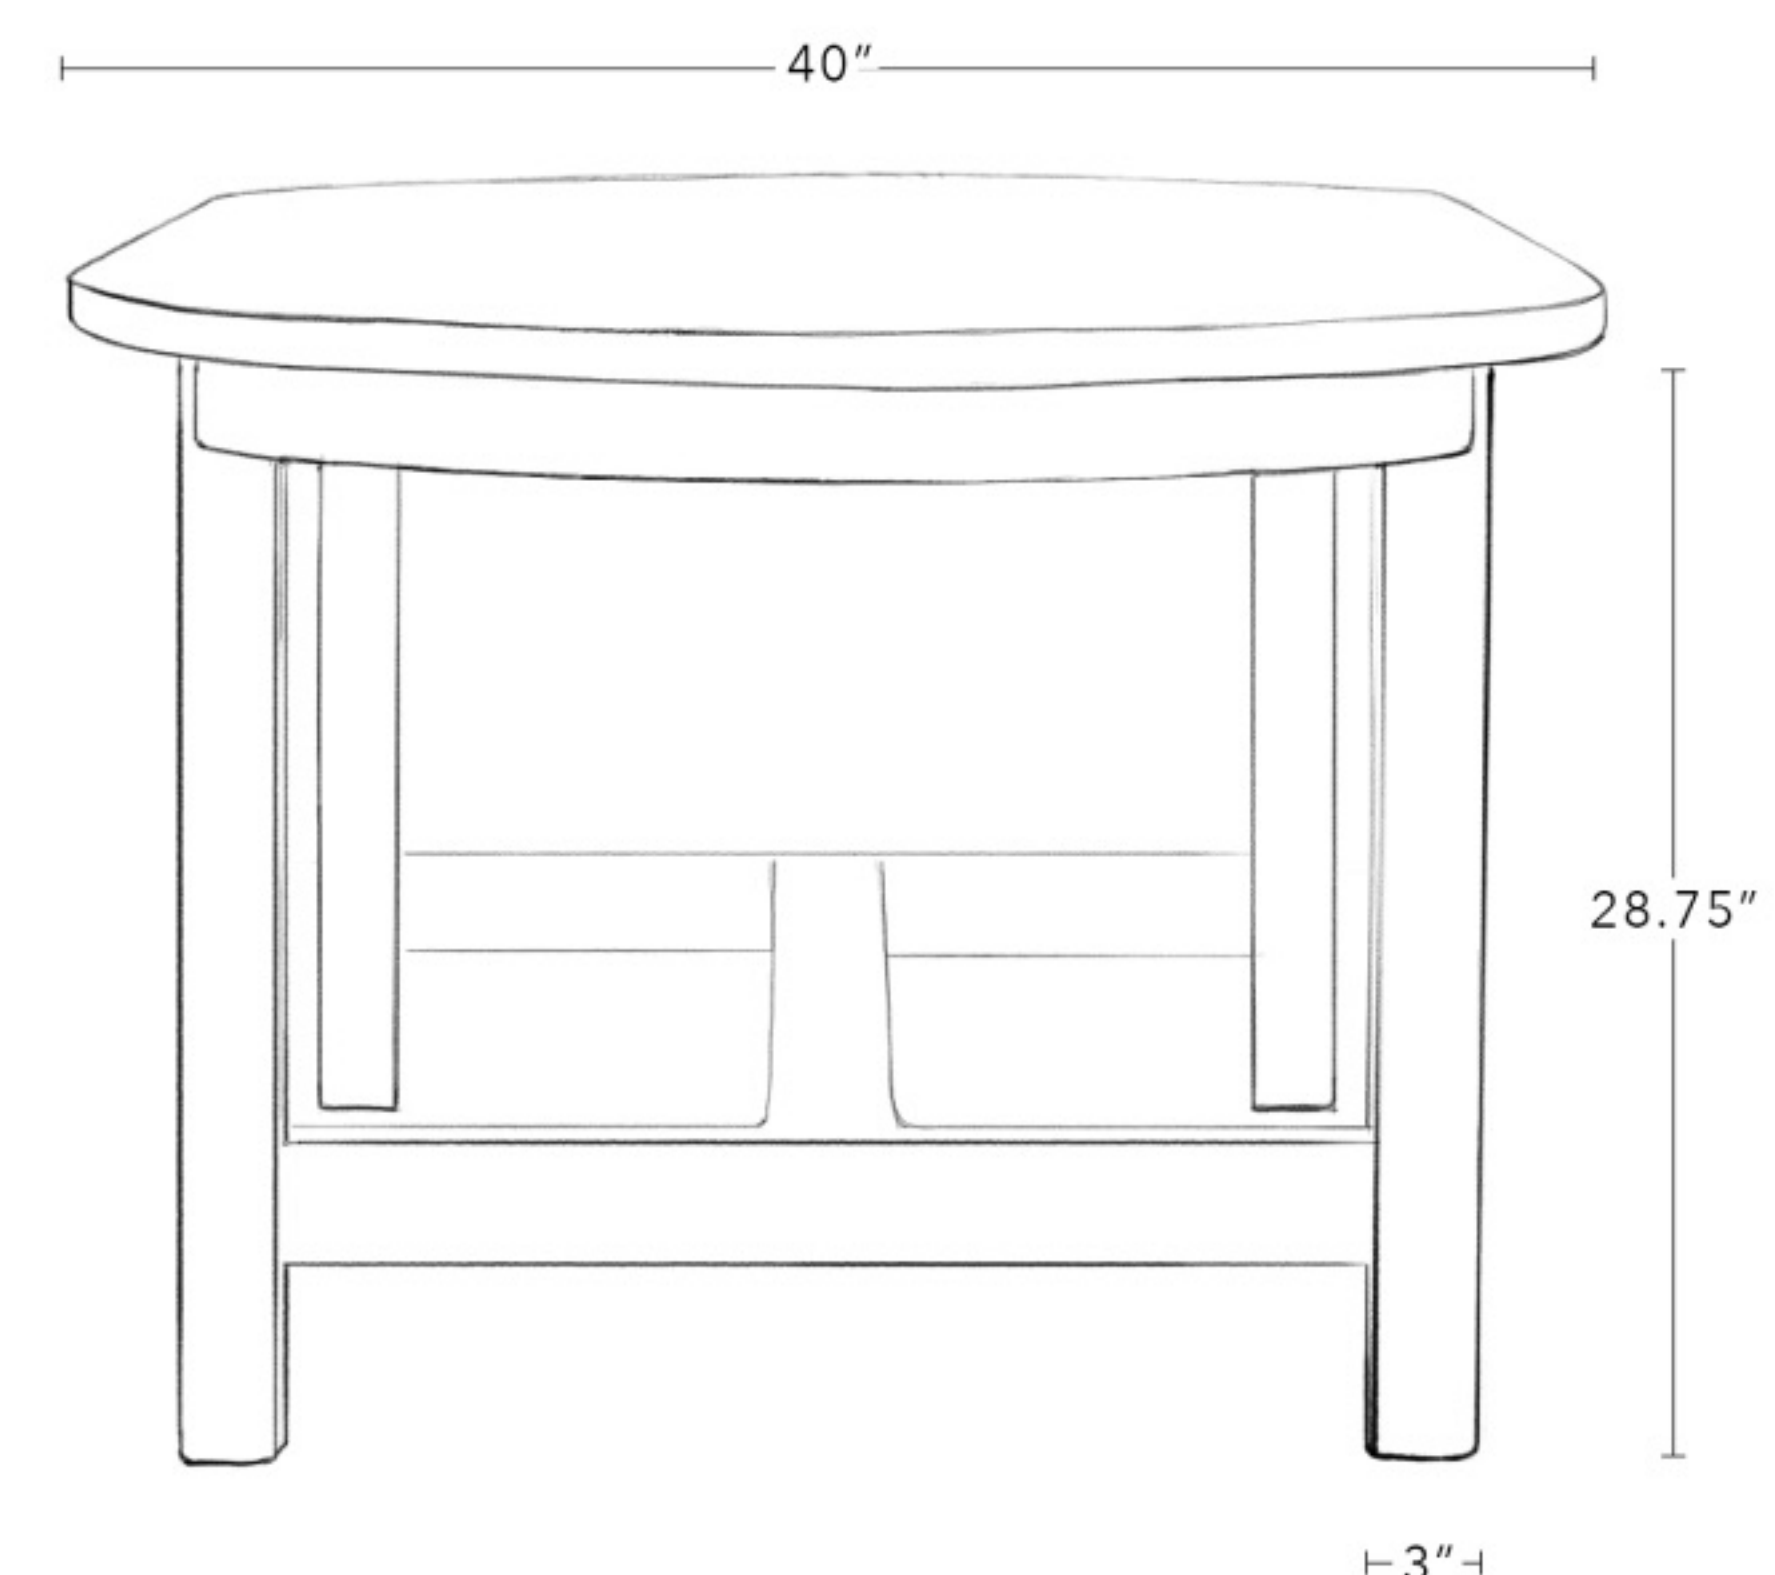

NICKEY * KEHOE

OVAL HARVEST DINING TABLE

72" W x 40" D x 30"H

This table is a character. Meticulously hand-crafted in reclaimed wide-plank yellow pine or natural solid white oak, this dining table is the star of any breakfast, lunch, dinner - and elusive moments of leisure in between. Available in two shapes, Oval and Rectangular.

Dimensions

72" W x 40" D x 30" H

All Available Dimensions

72" W x 40" D x 30" H

82" x 40" D x 30" H

96" x 40" D x 30" H

108" x 40" D x 30" H

120" x 40" D x 30" H

Distance Between Legs 32"

Overhang 17"

Leg Height 28.5"

Leg Width 3"

Tabletop Thickness 1.25"

Materials Reclaimed Yellow Pine or White Oak

Standard Finishes

Reclaimed Yellow Pine, Bleached Oak, Natural Oak

Premium Finishes

Saddle, Smoked, Ebony