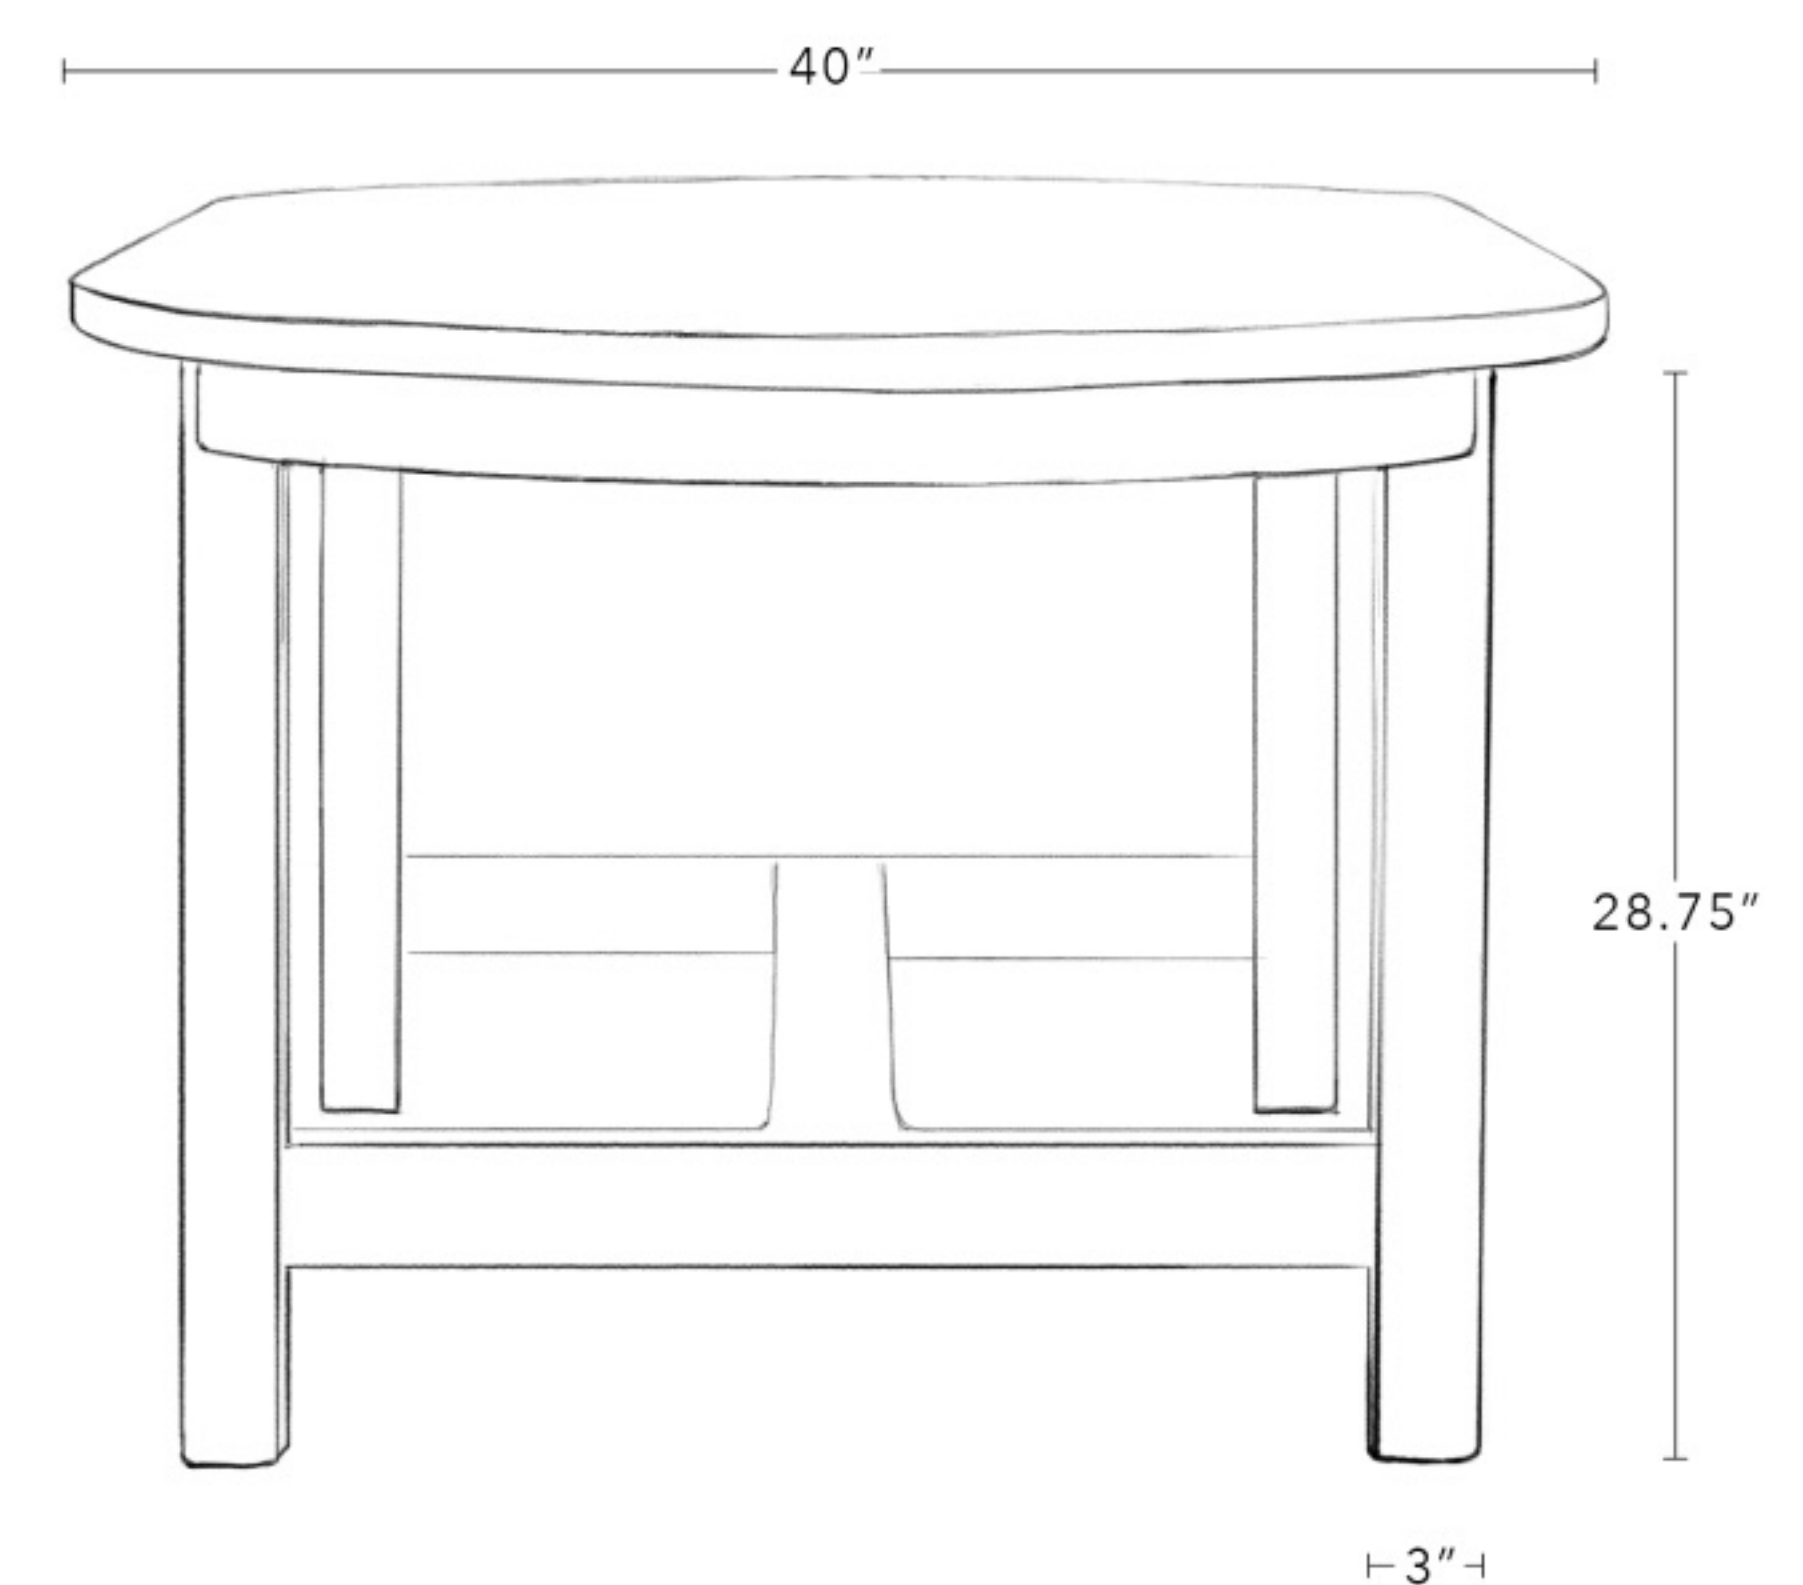

NICKEY ✧ KEHOE

OVAL HARVEST DINING TABLE

82" W x 40" D x 30"H

This table is a character. Meticulously hand-crafted in reclaimed wide-plank yellow pine or natural solid white oak, this dining table is the star of any breakfast, lunch, dinner - and elusive moments of leisure in between. Available in two shapes, Oval and Rectangular.

Dimensions

82" x 40" D x 30" H

All Available Dimensions

72" W x 40" D x 30" H

82" x 40" D x 30" H

96" x 40" D x 30" H

108" x 40" D x 30" H

Distance Between Legs 44"

Overhang 16"

Leg Height 28.5"

Leg Width 3"

Tabletop Thickness 1.25"

Materials Reclaimed Yellow Pine or White Oak

Standard Finishes

Reclaimed Yellow Pine, Bleached Oak, Natural Oak

Premium Finishes

Saddle, Smoked, Ebony