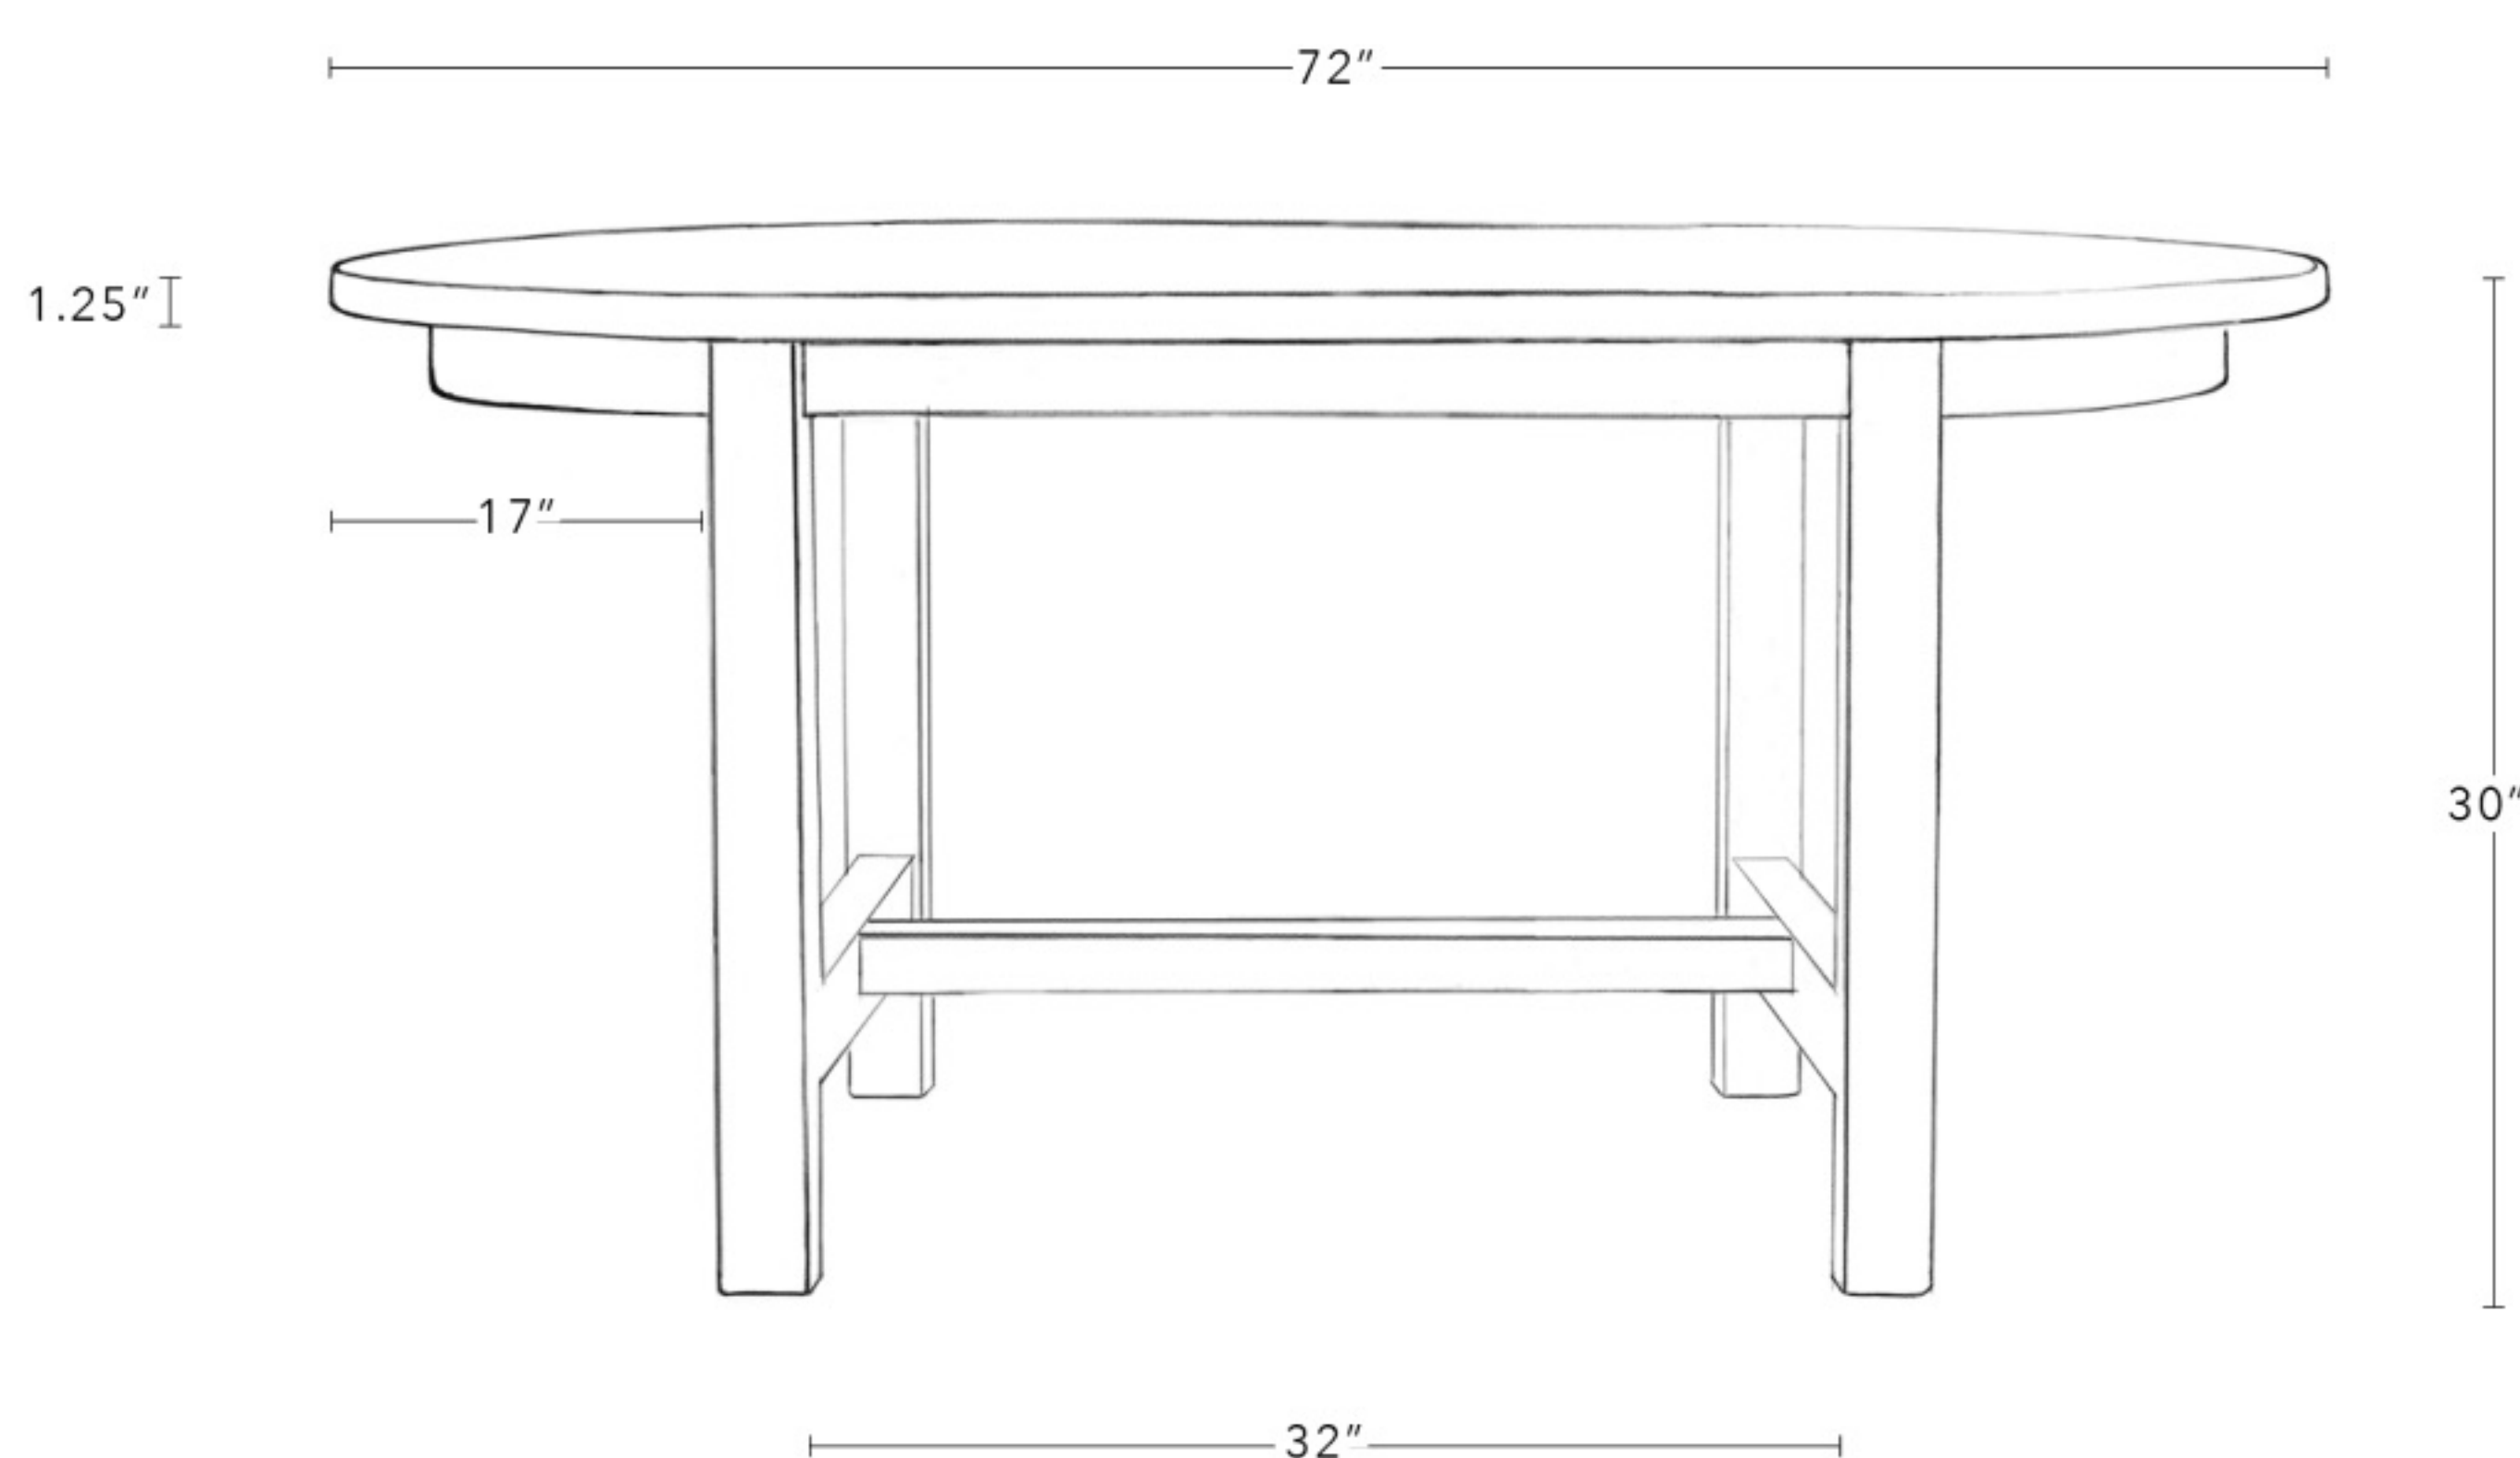

NICKEY * KEHOE

OVAL HARVEST DINING TABLE

72" W x 40" D x 30"H

This table is a character. Meticulously hand-crafted in reclaimed wide-plank yellow pine or natural solid white oak, this dining table is the star of any breakfast, lunch, dinner - and elusive moments of leisure in between. Available in two shapes, Oval and Rectangular.

Dimensions

72" W x 40" D x 30" H

All Available Dimensions

72" W x 40" D x 30" H

82" x 40" D x 30" H

96" x 40" D x 30" H

108" x 40" D x 30" H

120" x 40" D x 30" H

Distance Between Legs 32"

Overhang 17"

Leg Height 28.5"

Leg Width 3"

Tabletop Thickness 1.25"

Materials Reclaimed Yellow Pine or White Oak

Standard Finishes

Reclaimed Yellow Pine, Bleached Oak, Natural Oak

Premium Finishes

Saddle, Smoked, Ebony