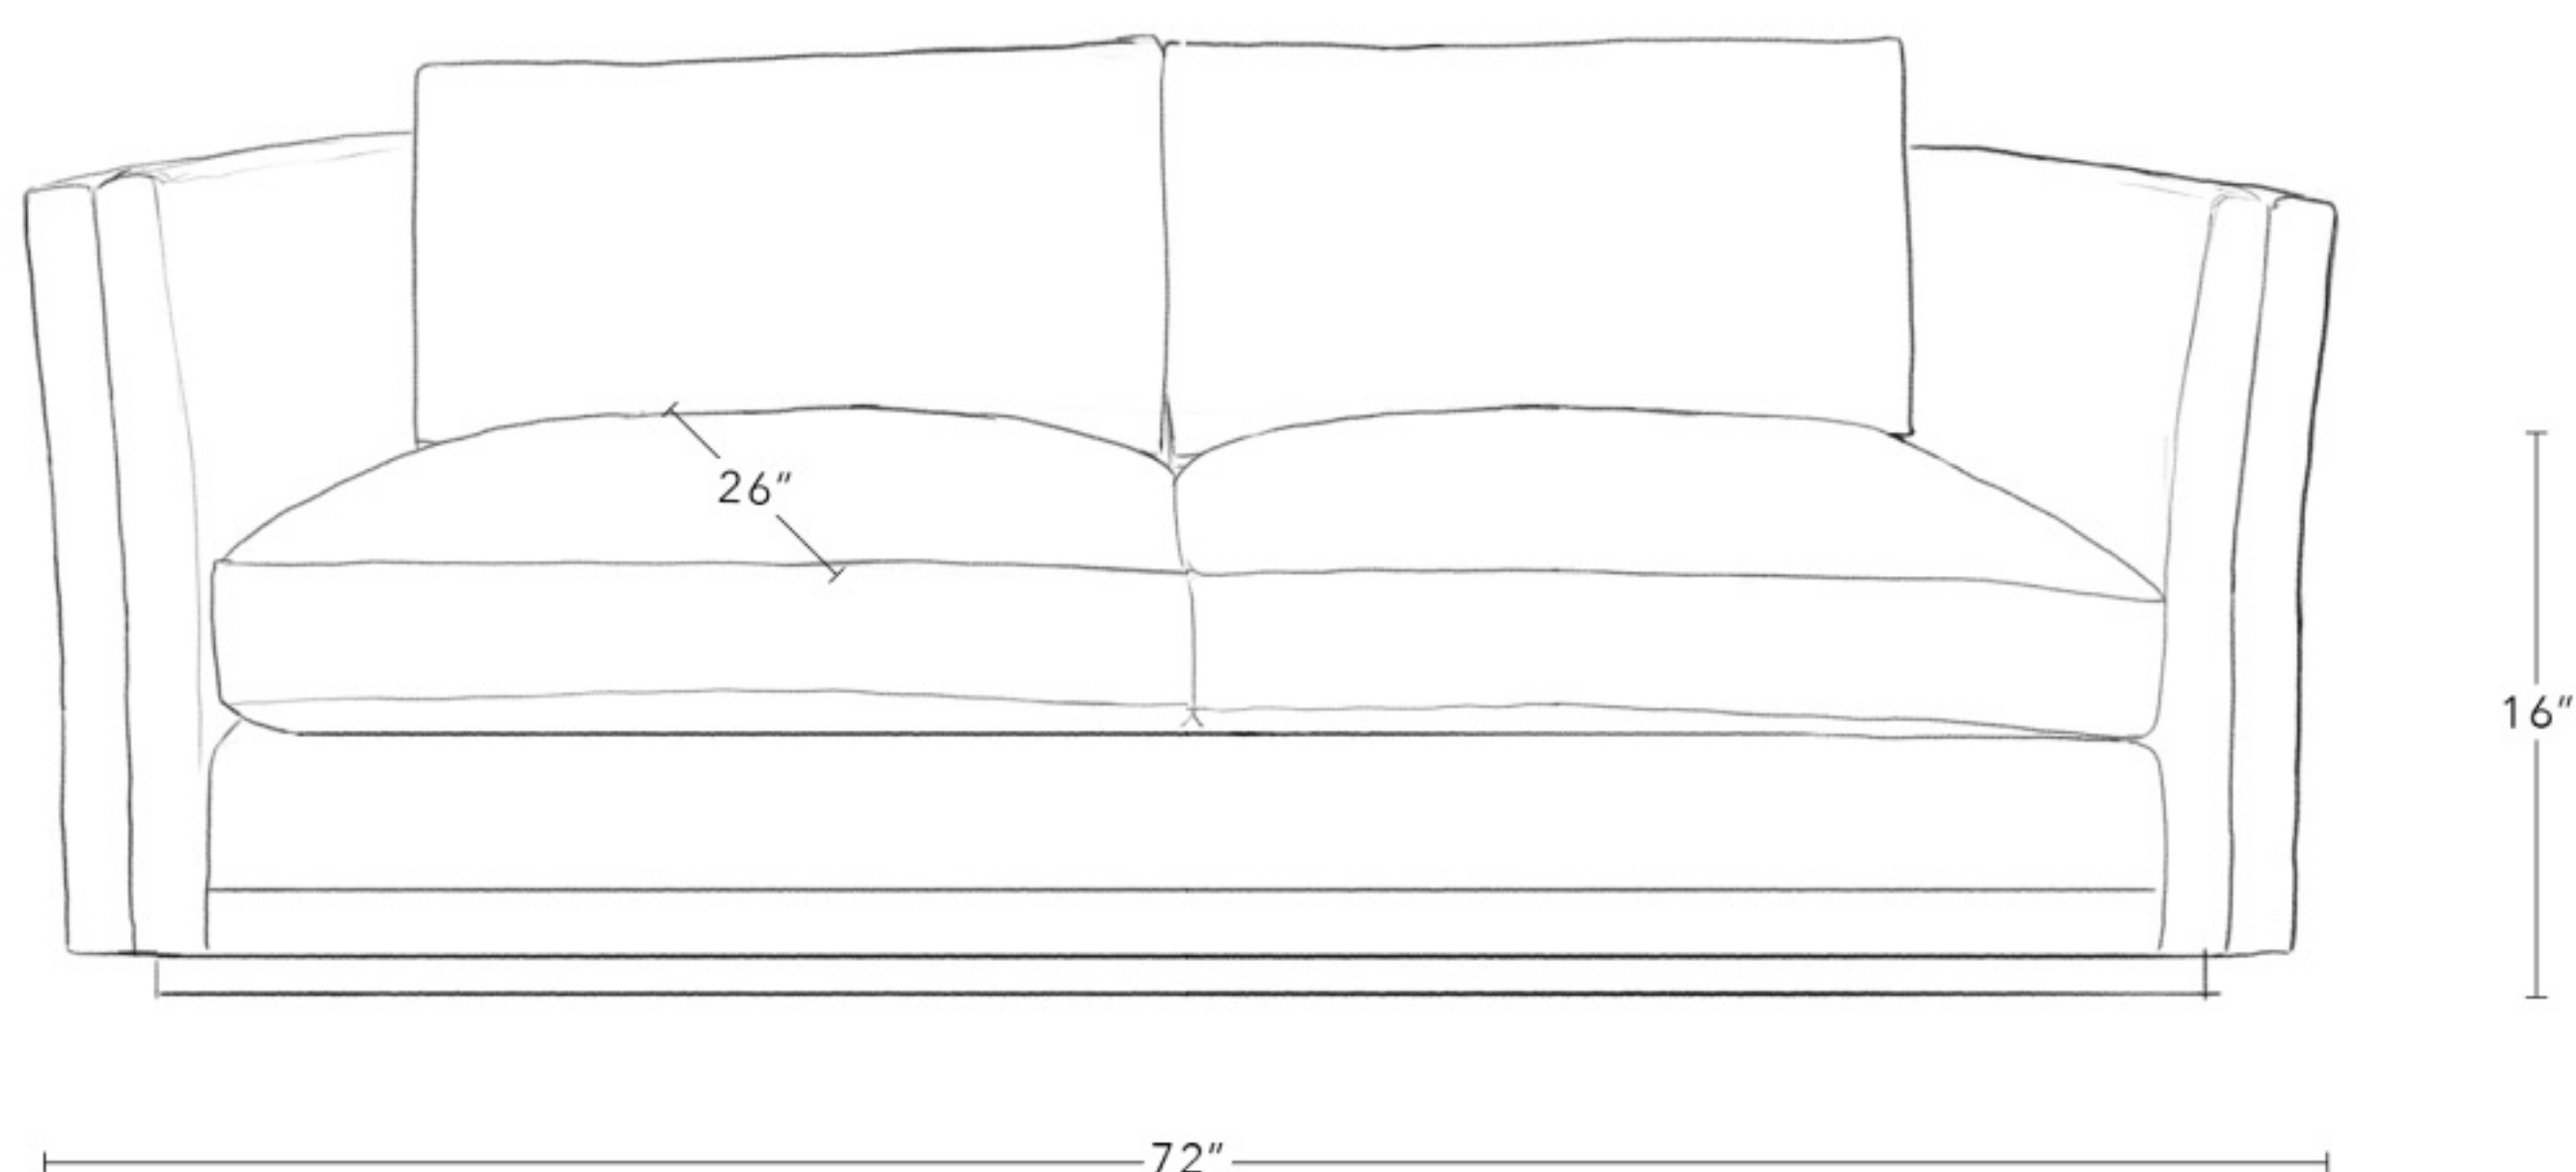

Seat Height 16"

Inside Seat Depth 26"

Arm Height 26"

Materials Oak, 18/18 Foam, 25/75

Down Feather

Standard Finish

Bleached Oak, Natural Oak,

Smoked, Saddle, Dark Oak, Ebony

NICKEY ✧ KEHOE

MODERN SOFA

84" W x 42" D x 31" H

Shown in George Spencer Design Check Stripe in Natural and Natural Oak, 84"

The gently flared arm of our favorite modern sofa creates a single elegant line, with generous depth in down-encased insets. A solid frame and recessed, shadow-base walnut plinth provide a sense of relaxed gravitas, while precise piping and warm natural oak and walnut stain finishes welcome lounging of all kinds.

Dimensions

84" W x 42" D x 31" H

All Available Dimensions

72" W x 42" D x 31" H

84" W x 42" D x 31" H

90" W x 42" D x 31" H

96" W x 42" D x 31" H

108" W x 42" D x 31" H

MODERN SOFA

90" W x 42" D x 31" H

The gently flared arm of our favorite modern sofa creates a single elegant line, with generous depth in down-encased insets. A solid frame and recessed, shadow-base walnut plinth provide a sense of relaxed gravitas, while precise piping and warm natural oak and walnut stain finishes welcome lounging of all kinds.