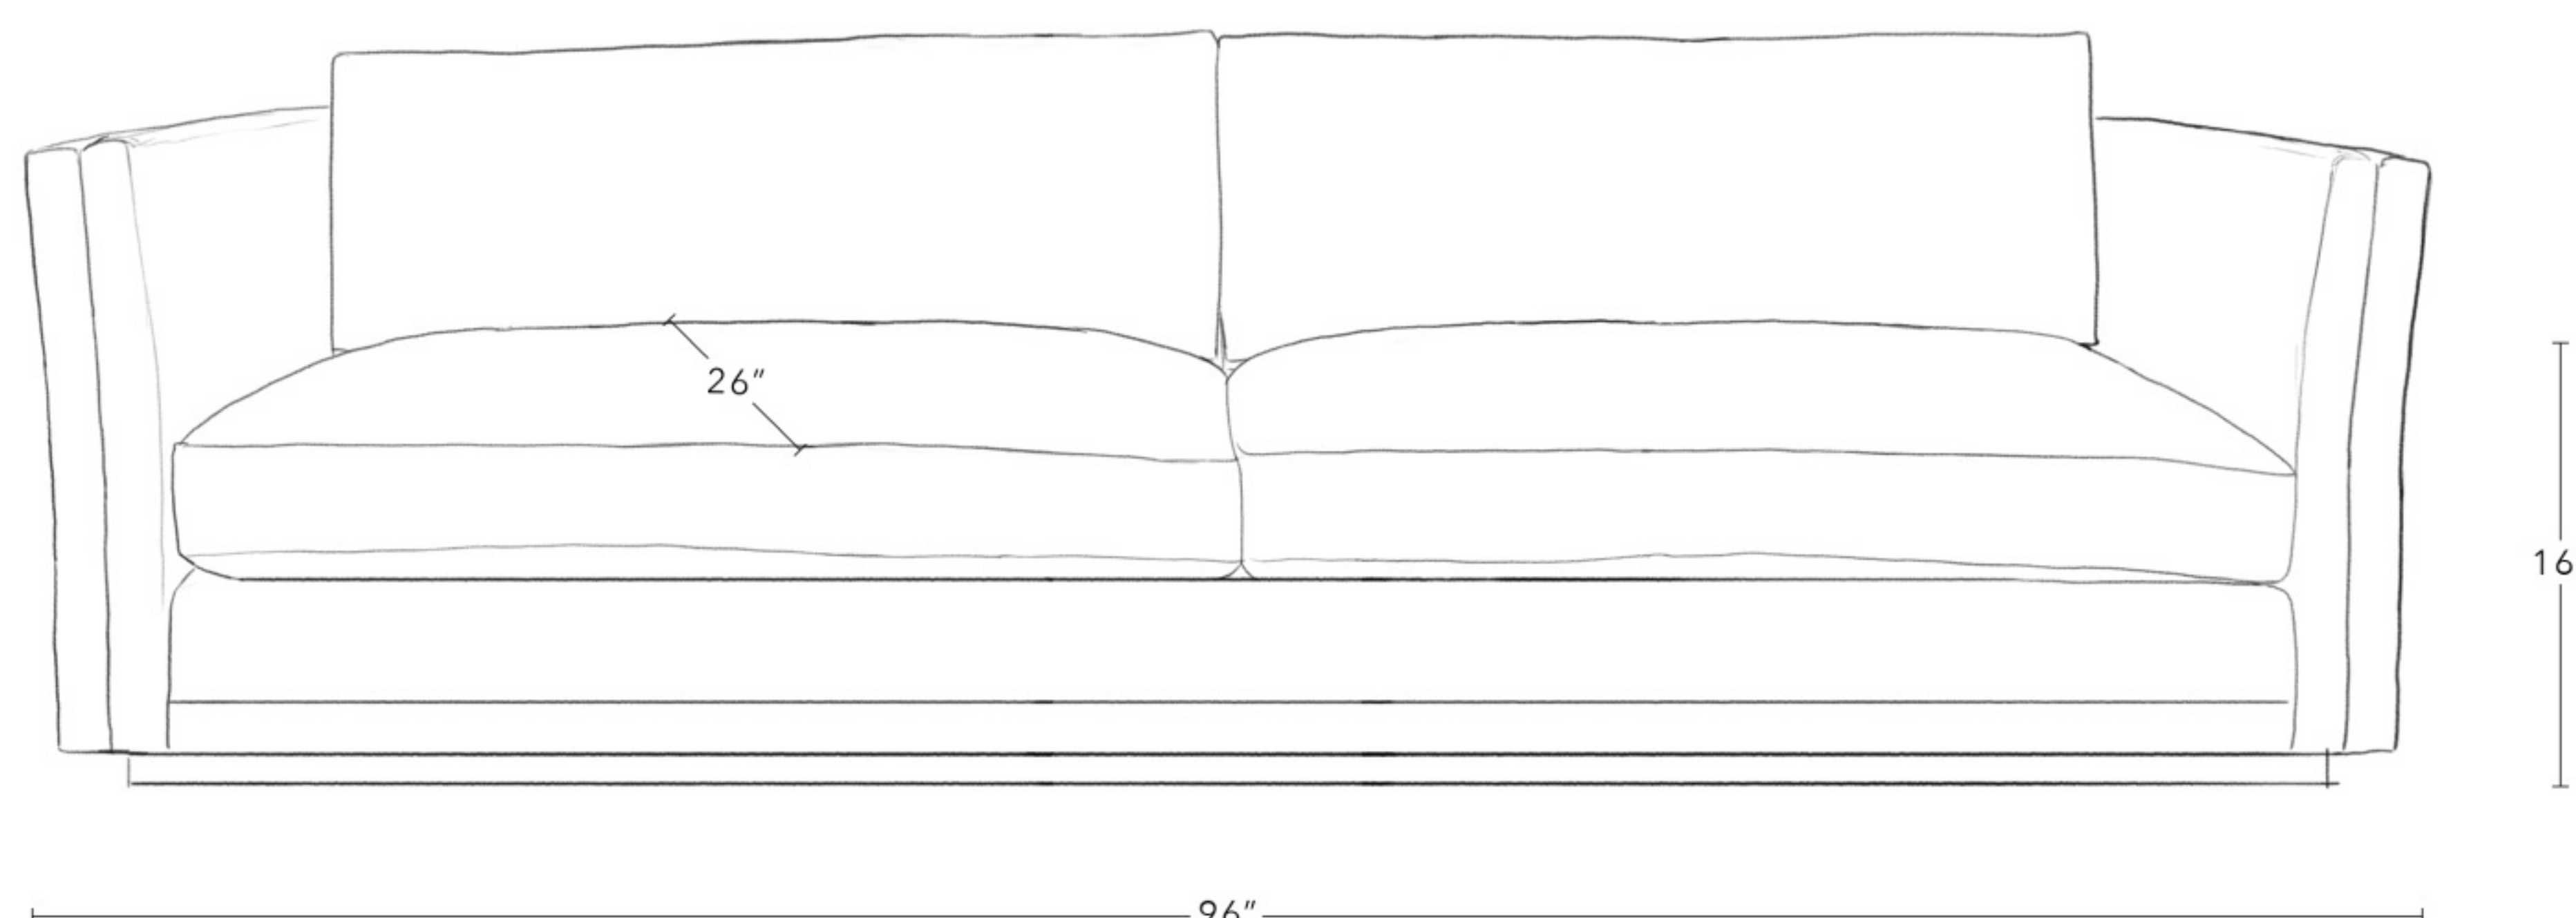

MODERN SOFA

90" W x 42" D x 31" H

The gently flared arm of our favorite modern sofa creates a single elegant line, with generous depth in down-encased insets. A solid frame and recessed, shadow-base walnut plinth provide a sense of relaxed gravitas, while precise piping and warm natural oak and walnut stain finishes welcome lounging of all kinds.

Dimensions

96" W x 42" D x 31" H

All Available Dimensions

72" W x 42" D x 31" H
84" W x 42" D x 31" H
90" W x 42" D x 31" H
96" W x 42" D x 31" H
108" W x 42" D x 31" H

COM (Customer's Own Material)

22 yds plain; 22-26 yds print

Arm Height 26"

Materials Oak, 18/18 Foam, 25/75
Down Feather

Standard Finish

Bleached Oak, Natural Oak,
Smoked, Saddle, Dark Oak, Ebony

NICKEY ✧ KEHOE

MODERN SOFA

108" W x 42" D x 31" H

Shown in Claremont Tree of Life and Dark Oak, 90"

The gently flared arm of our favorite modern sofa creates a single elegant line, with generous depth in down-encased insets. A solid frame and recessed, shadow-base walnut plinth provide a sense of relaxed gravitas, while precise piping and warm natural oak and walnut stain finishes welcome lounging of all kinds.