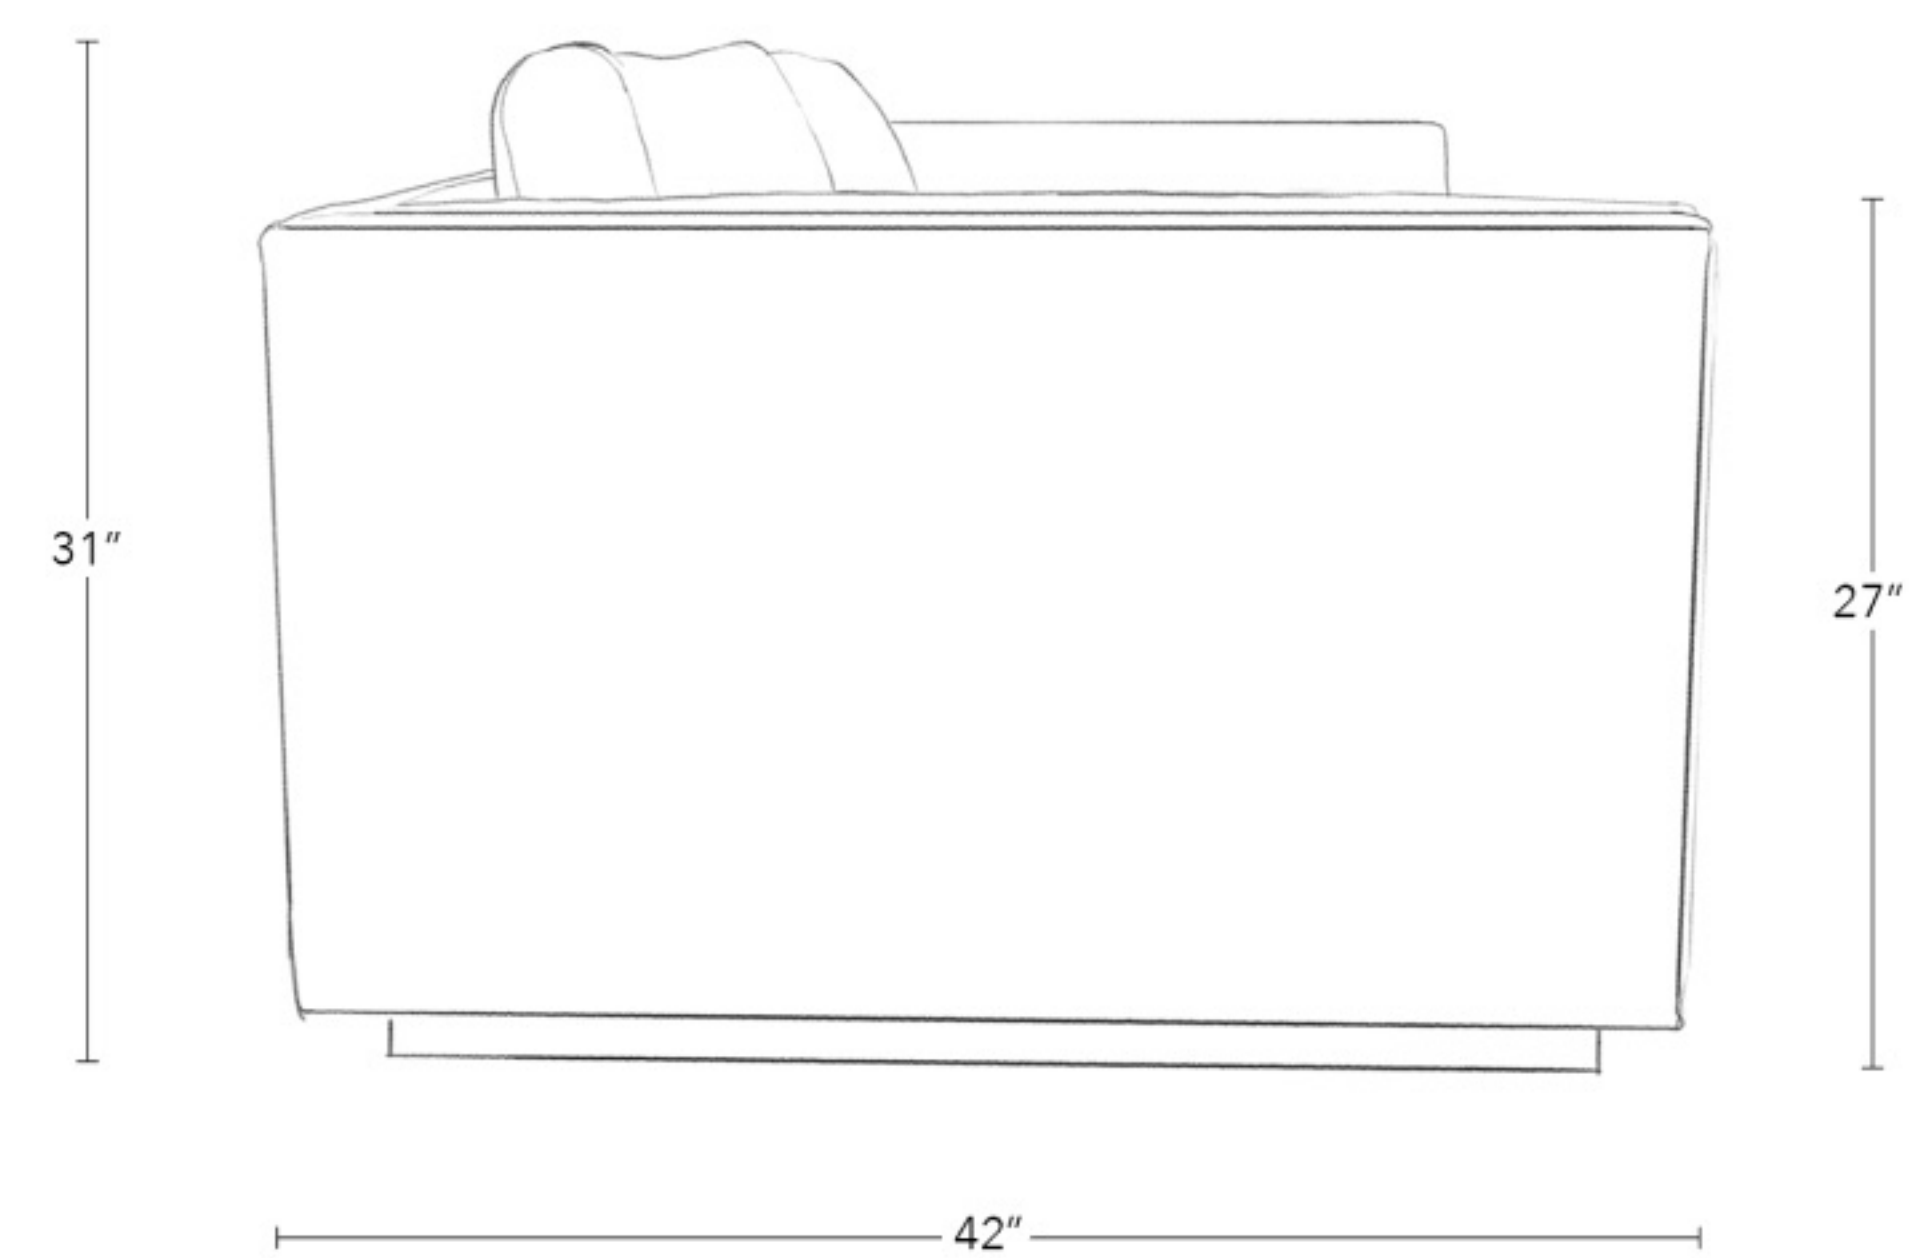

Dimensions

72" W x 42" D x 31" H

All Available Dimensions

72" W x 42" D x 31" H

84" W x 42" D x 31" H

90" W x 42" D x 31" H

96" W x 42" D x 31" H

108" W x 42" D x 31" H

Seat Height 16"

Inside Seat Depth 26"

Arm Height 26"

Materials Oak, 18/18 Foam, 25/75

Down Feather

Standard Finish

Bleached Oak, Natural Oak,

Smoked, Saddle, Dark Oak, Ebony

NICKEY ✧ KEHOE

MODERN SOFA

84" W x 42" D x 31" H

Shown in George Spencer Design Check Stripe in Natural and Natural Oak, 84"

The gently flared arm of our favorite modern sofa creates a single elegant line, with generous depth in down-encased insets. A solid frame and recessed, shadow-base walnut plinth provide a sense of relaxed gravitas, while precise piping and warm natural oak and walnut stain finishes welcome lounging of all kinds.

Dimensions

84" W x 42" D x 31" H

All Available Dimensions

72" W x 42" D x 31" H

84" W x 42" D x 31" H

90" W x 42" D x 31" H

96" W x 42" D x 31" H

108" W x 42" D x 31" H