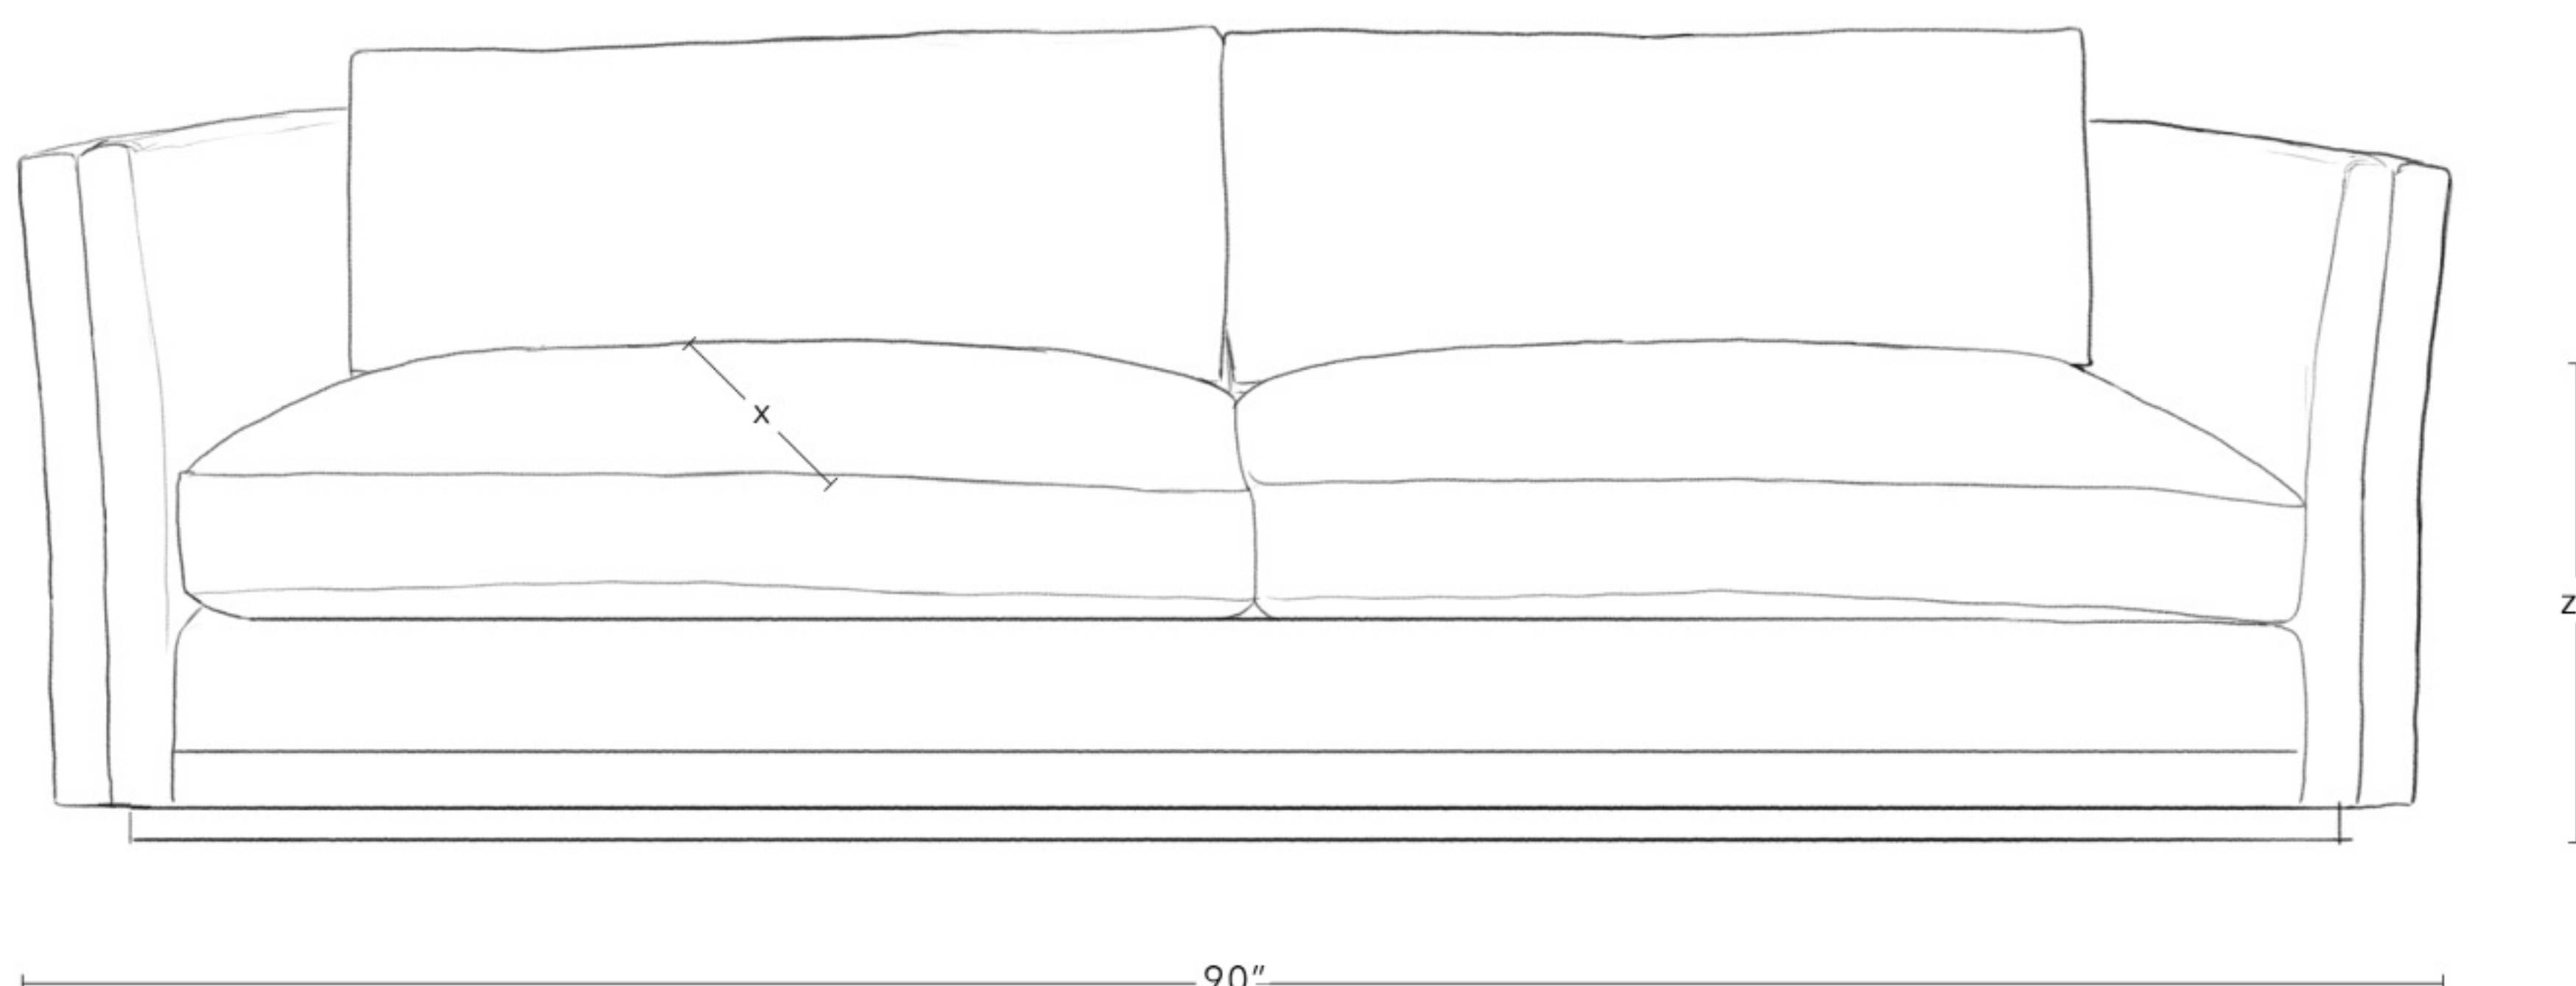

NICKEY * KEHOE

MODERN SOFA

72" W x 42" D x 31" H

Shown in George Spencer Design Check Stripe in Natural and Natural Oak, 84"

The gently flared arm of our favorite modern sofa creates a single elegant line, with generous depth in down-encased insets. A solid frame and recessed, shadow-base walnut plinth provide a sense of relaxed gravitas, while precise piping and warm natural oak and walnut stain finishes welcome lounging of all kinds.

MODERN SOFA

90" W x 42" D x 31" H

The gently flared arm of our favorite modern sofa creates a single elegant line, with generous depth in down-encased insets. A solid frame and recessed, shadow-base walnut plinth provide a sense of relaxed gravitas, while precise piping and warm natural oak and walnut stain finishes welcome lounging of all kinds.

Arm Height 26"

Materials Oak, 18/18 Foam, 25/75
Down Feather

Standard Finish

Bleached Oak, Natural Oak,
Smoked, Saddle, Dark Oak, Ebony

NICKEY ✧ KEHOE

MODERN SOFA

96" W x 42" D x 31" H

The gently flared arm of our favorite modern sofa creates a single elegant line, with generous depth in down-encased insets. A solid frame and recessed, shadow-base walnut plinth provide a sense of relaxed gravitas, while precise piping and warm natural oak and walnut stain finishes welcome lounging of all kinds.

The gently flared arm of our favorite modern sofa creates a single elegant line, with generous depth in down-encased insets. A solid frame and recessed, shadow-base walnut plinth provide a sense of relaxed gravitas, while precise piping and warm natural oak and walnut stain finishes welcome lounging of all kinds.