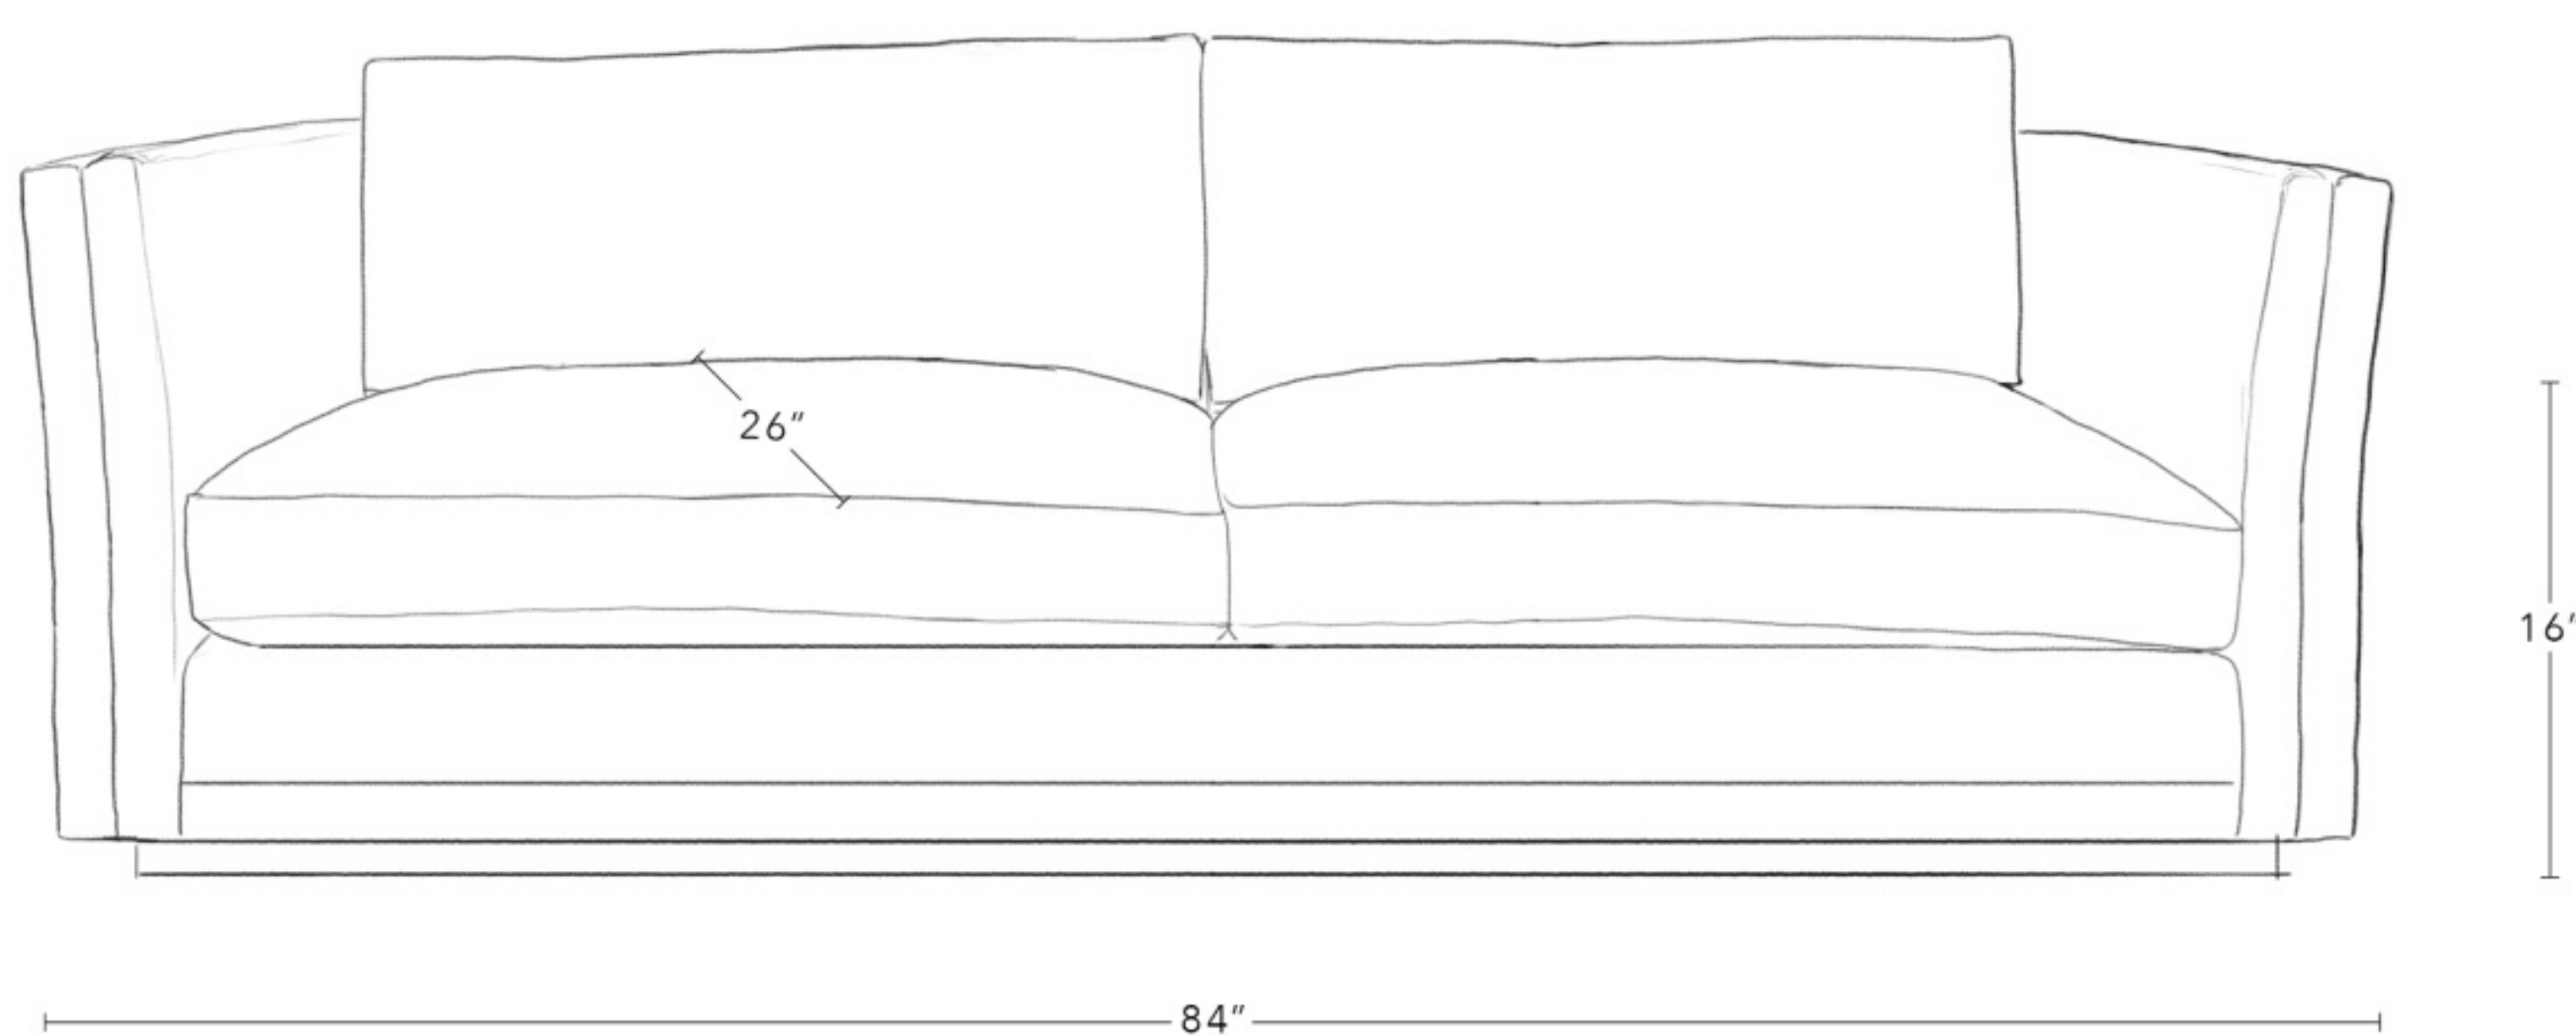

NICKEY ✧ KEHOE

MODERN SOFA

84" W x 42" D x 31" H

Shown in George Spencer Design Check Stripe in Natural and Natural Oak, 84"

The gently flared arm of our favorite modern sofa creates a single elegant line, with generous depth in down-encased insets. A solid frame and recessed, shadow-base walnut plinth provide a sense of relaxed gravitas, while precise piping and warm natural oak and walnut stain finishes welcome lounging of all kinds.

Seat Height 16"

Inside Seat Depth 26"

Arm Height 26"

Materials Oak, 18/18 Foam, 25/75

Down Feather

Standard Finish

Bleached Oak, Natural Oak, Smoked, Saddle, Dark Oak, Ebony

NICKEY ✧ KEHOE

MODERN SOFA

90" W x 42" D x 31" H

The gently flared arm of our favorite modern sofa creates a single elegant line, with generous depth in down-encased insets. A solid frame and recessed, shadow-base walnut plinth provide a sense of relaxed gravitas, while precise piping and warm natural oak and walnut stain finishes welcome lounging of all kinds.

Dimensions

90" W x 42" D x 31" H

All Available Dimensions

72" W x 42" D x 31" H
84" W x 42" D x 31" H
90" W x 42" D x 31" H
96" W x 42" D x 31" H
108" W x 42" D x 31" H

COM (Customer's Own Material)

22 yds plain; 22-26 yds print