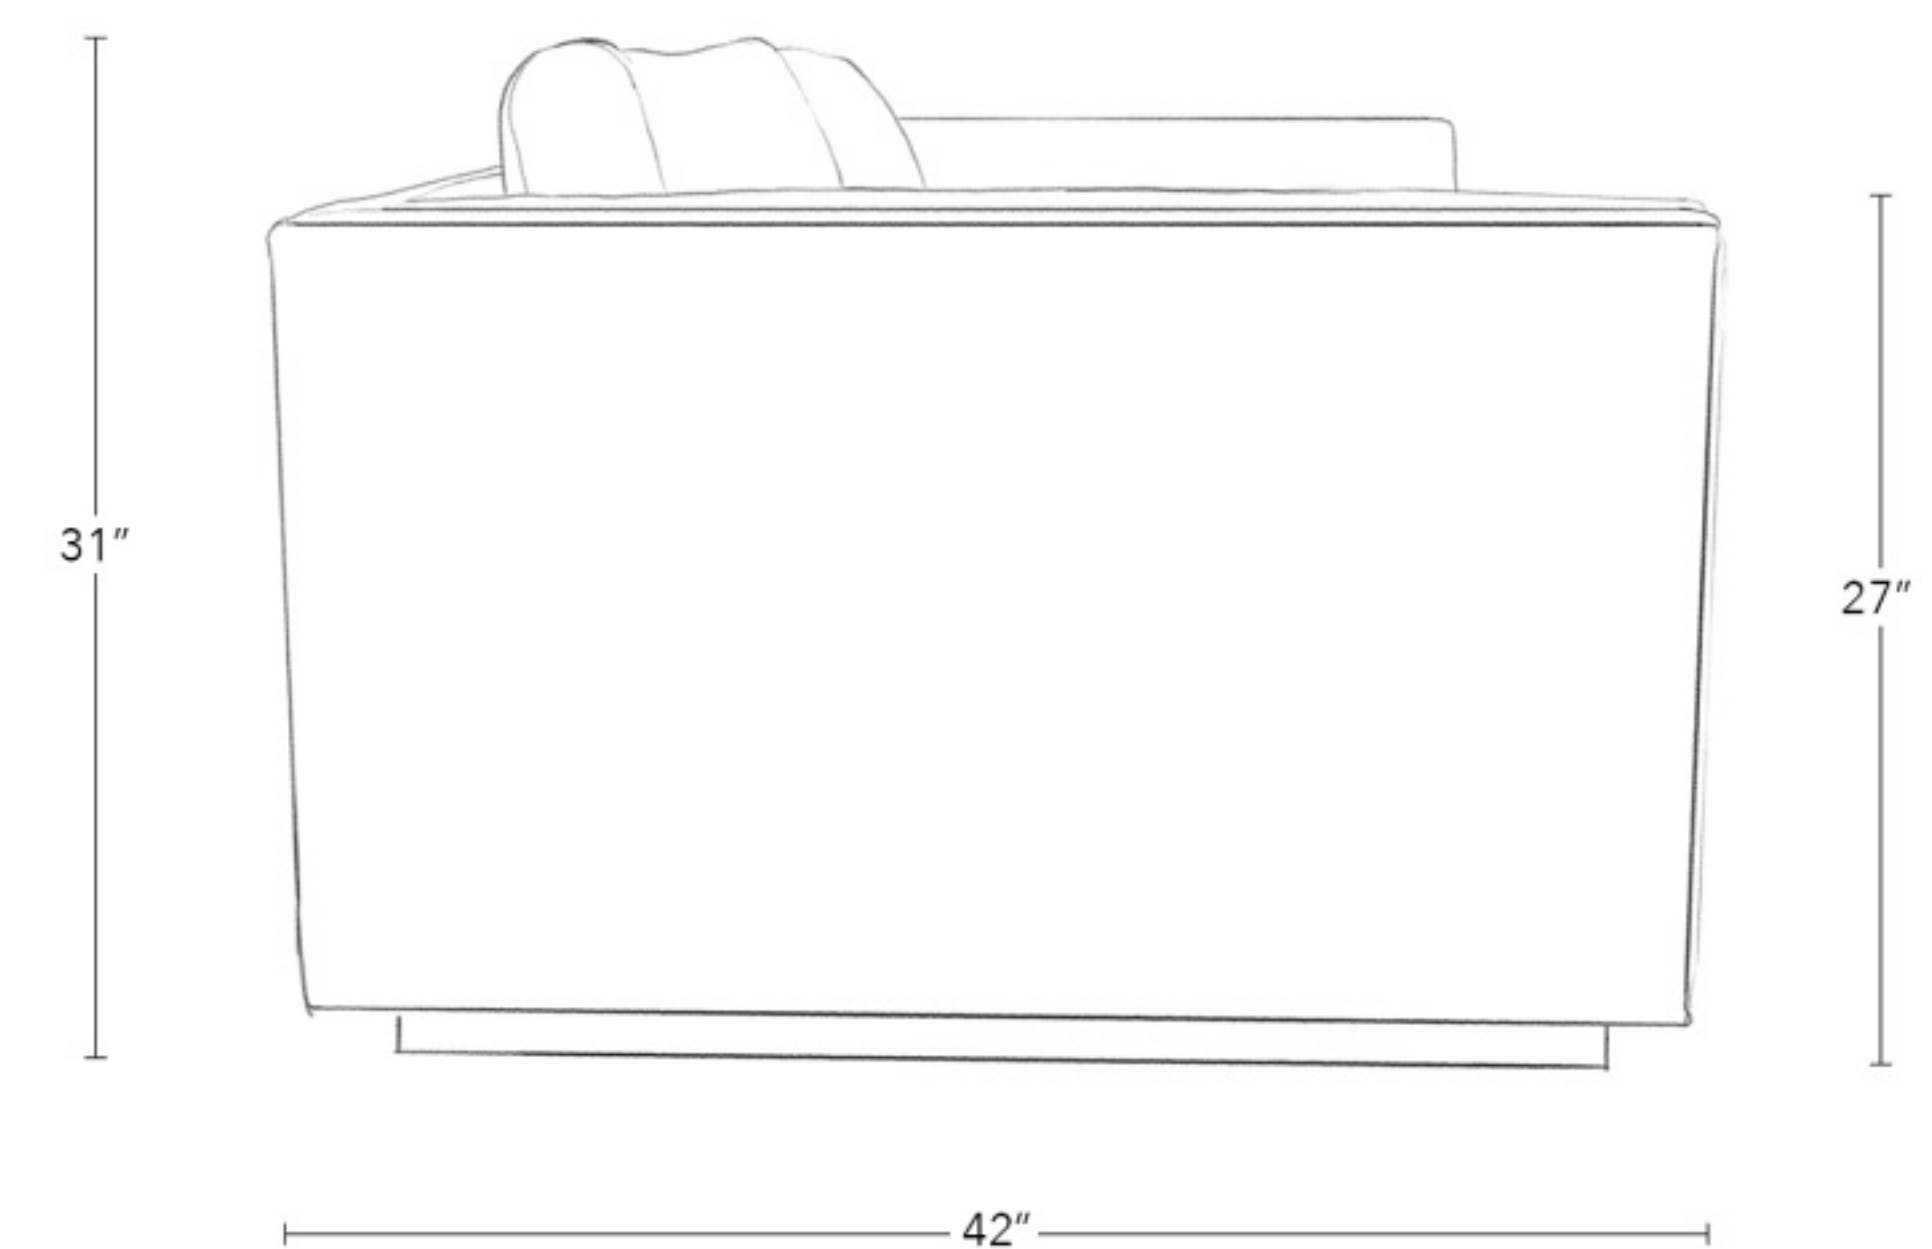

NICKEY ✧ KEHOE

MODERN SOFA

84" W x 42" D x 31" H

The gently flared arm of our favorite modern sofa creates a single elegant line, with generous depth in down-encased insets. A solid frame and recessed, shadow-base walnut plinth provide a sense of relaxed gravitas, while precise piping and warm natural oak and walnut stain finishes welcome lounging of all kinds.

Dimensions

84" W x 42" D x 31" H

All Available Dimensions

72" W x 42" D x 31" H

84" W x 42" D x 31" H

90" W x 42" D x 31" H

96" W x 42" D x 31" H

108" W x 42" D x 31" H

COM (Customer's Own Material)

20 yds plain; 20-22 yds print

COT (Customer's Own Trim)

32 yds pre-made piping

COL (Customer's Own Leather)

N/A

Contrast Welt

3 yds contrast welt

Seat Height 16"

Inside Seat Depth 26"

Arm Height 26"

Materials Oak, 18/18 Foam, 25/75

Down Feather

Standard Finish

Bleached Oak, Natural Oak, Smoked, Saddle, Dark Oak, Ebony