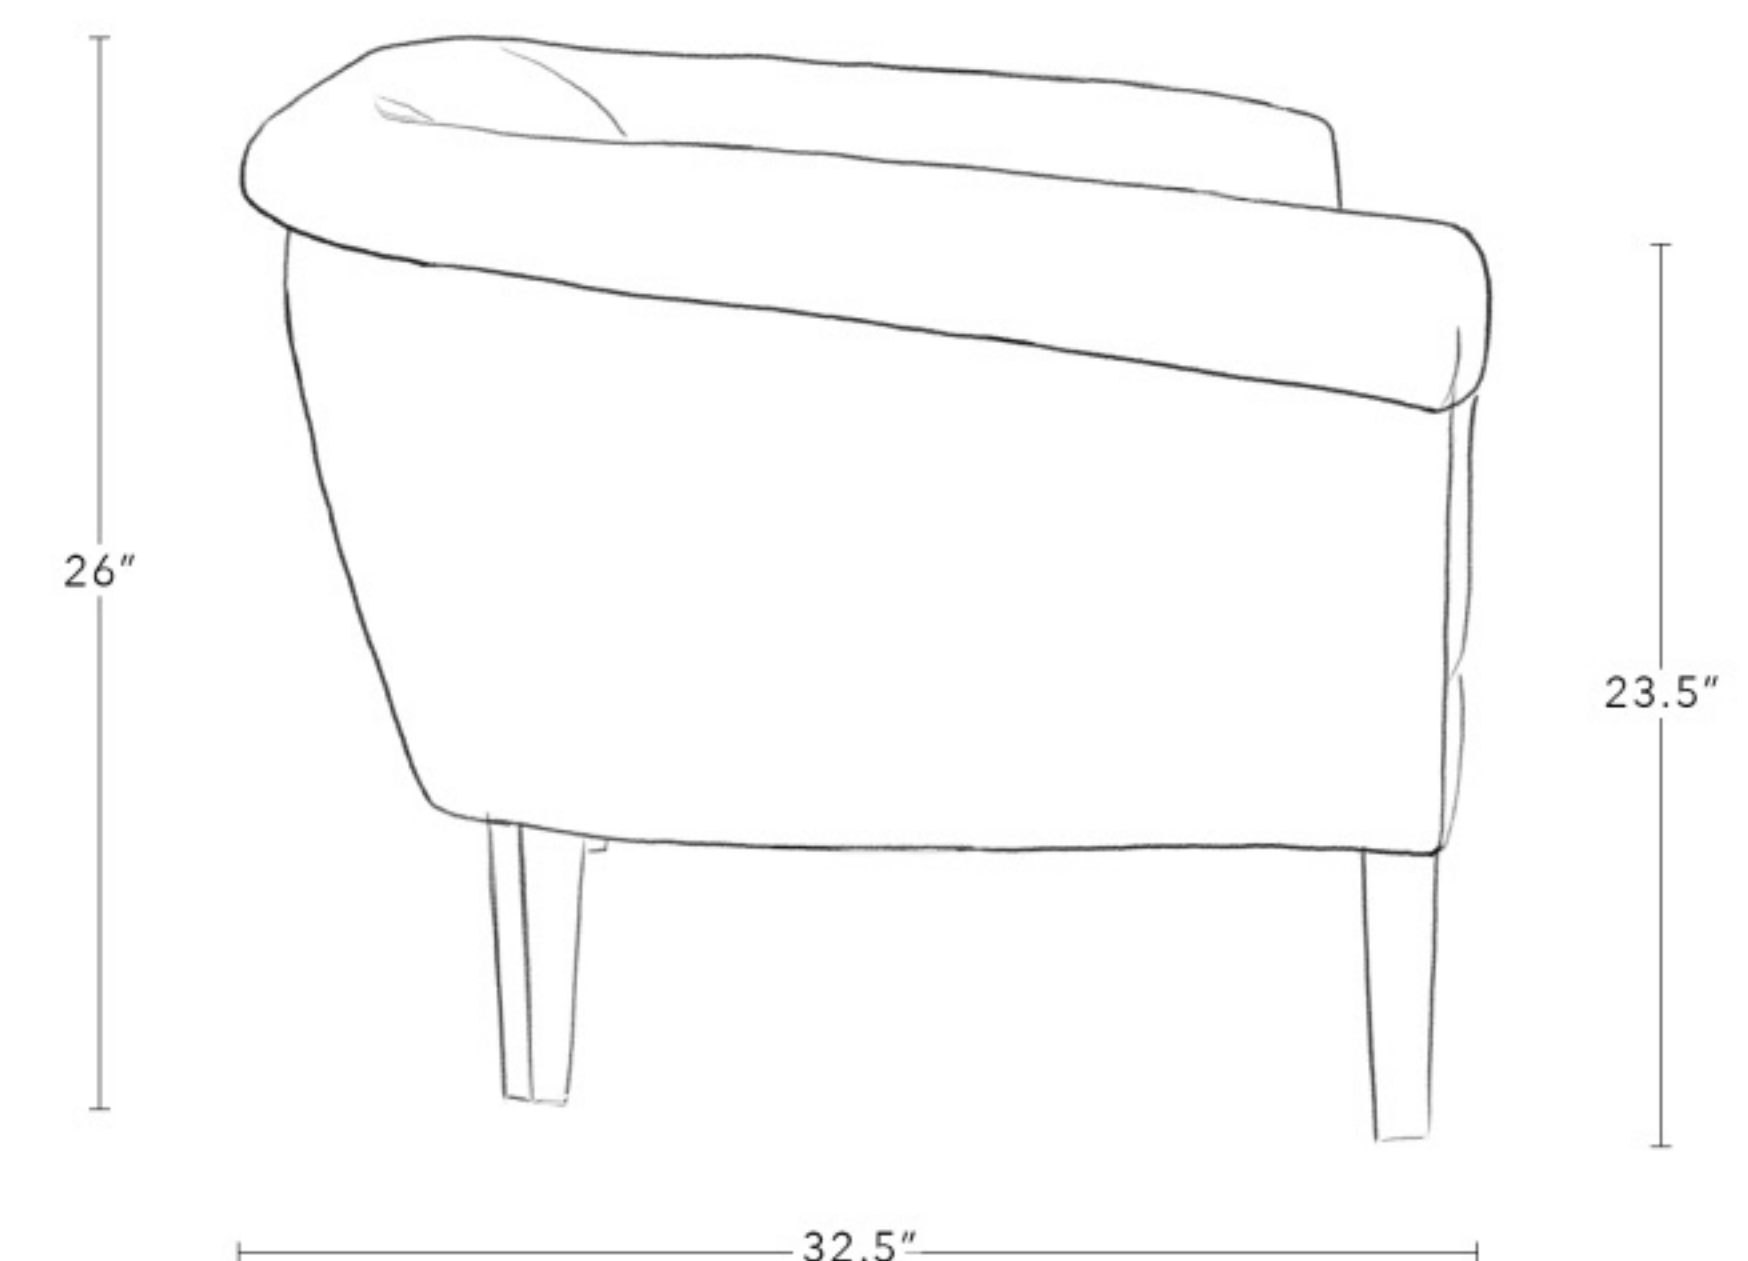

Dimensions

60" x 32.5" D x 26" H

All Available Dimensions

60" x 32.5" D x 26" H

72" x 32.5" D x 26" H

90" x 32.5" D x 26" H

Seat Height 16"

Inside Seat Depth 24"

Dimensions

72" x 32.5" D x 26" H

All Available Dimensions

60" x 32.5" D x 26" H

72" x 32.5" D x 26" H

90" x 32.5" D x 26" H

Seat Height 16"

Inside Seat Depth 24"

NICKEY * KEHOE

LOW BACK SETTEE

90" x 32.5" D x 26" H

Shown in Howe Rambling Rose Mauve and Dark Oak, 60"

Our Low Back Settee fuses old-world design with a modish charm and carefree sophistication. Perfect for the end of your bed or under a sunny window, this versatile piece is handmade in Los Angeles with a modern eye and state-of-the-art craftsmanship.

Dimensions

90" x 32.5" D x 26" H

All Available Dimensions

60" x 32.5" D x 26" H

72" x 32.5" D x 26" H

90" x 32.5" D x 26" H

Seat Height 16"

Inside Seat Depth 24"