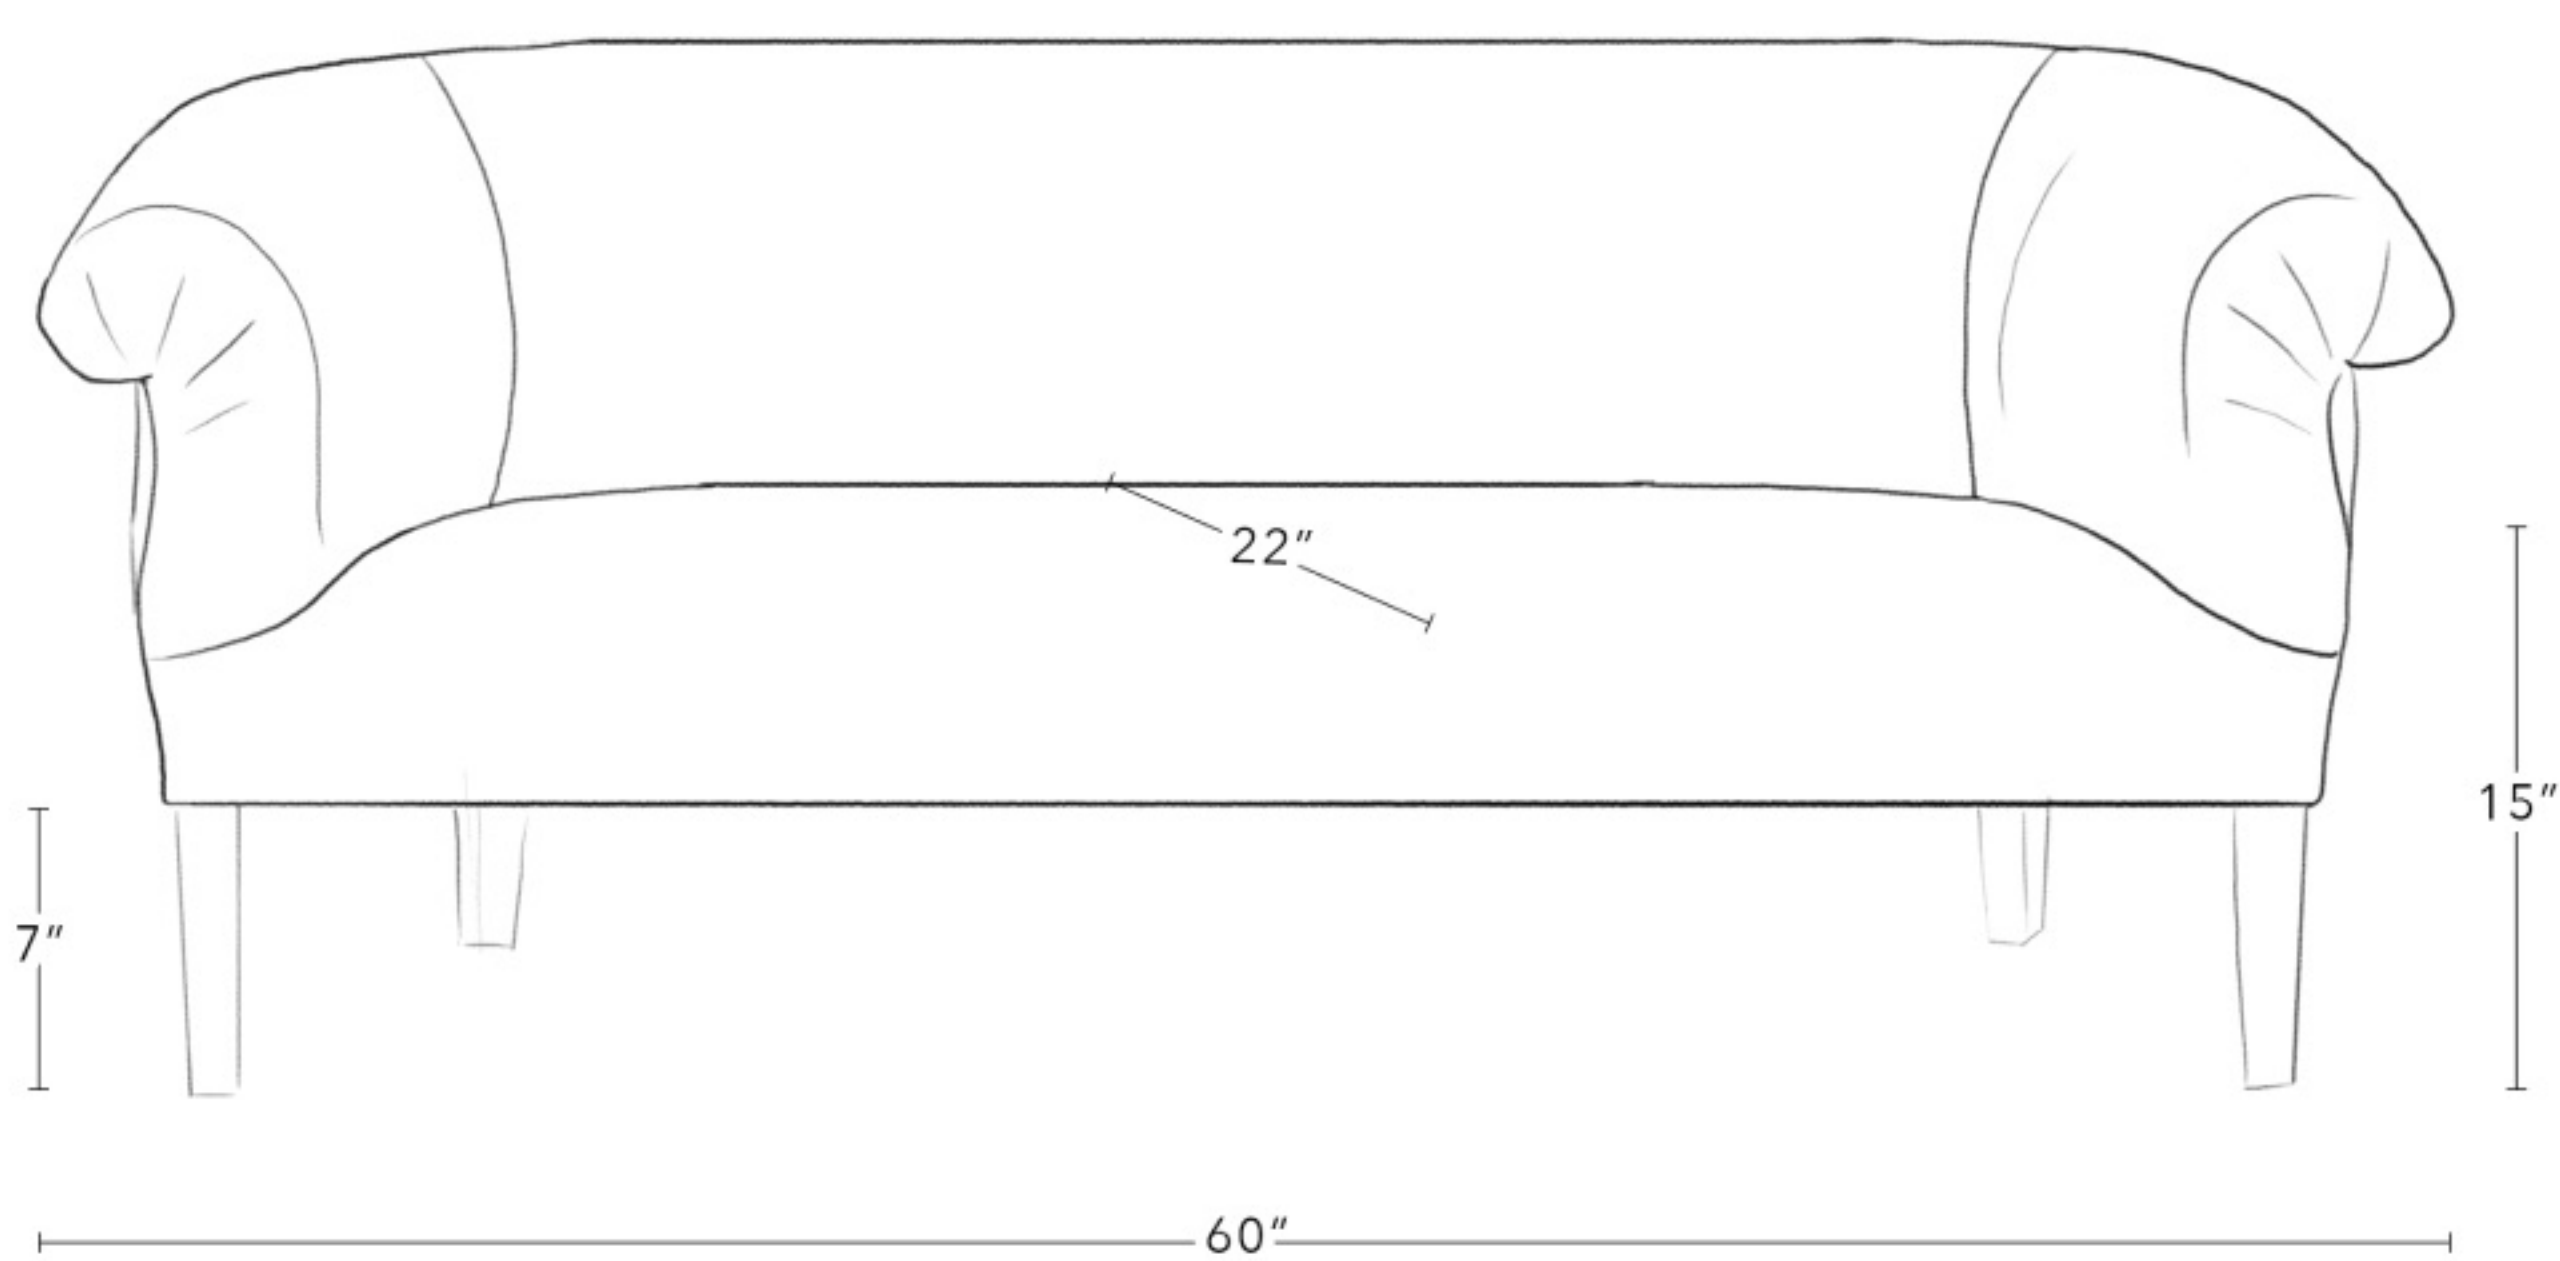

Dimensions

60" x 32.5" D x 26" H

All Available Dimensions

60" x 32.5" D x 26" H

72" x 32.5" D x 26" H

90" x 32.5" D x 26" H

Seat Height 16"

Inside Seat Depth 24"

NICKEY * KEHOE

LOW BACK SETTEE

72" x 32.5" D x 26" H

Our Low Back Settee fuses old-world design with a modish charm and carefree sophistication. Perfect for the end of your bed or under a sunny window, this versatile piece is handmade in Los Angeles with a modern eye and state-of-the-art craftsmanship.

Dimensions

72" x 32.5" D x 26" H

All Available Dimensions

60" x 32.5" D x 26" H

72" x 32.5" D x 26" H

90" x 32.5" D x 26" H

Seat Height 16"

Inside Seat Depth 24"

Dimensions

90" x 32.5" D x 26" H

All Available Dimensions

60" x 32.5" D x 26" H

72" x 32.5" D x 26" H

90" x 32.5" D x 26" H

Seat Height 16"

Inside Seat Depth 24"