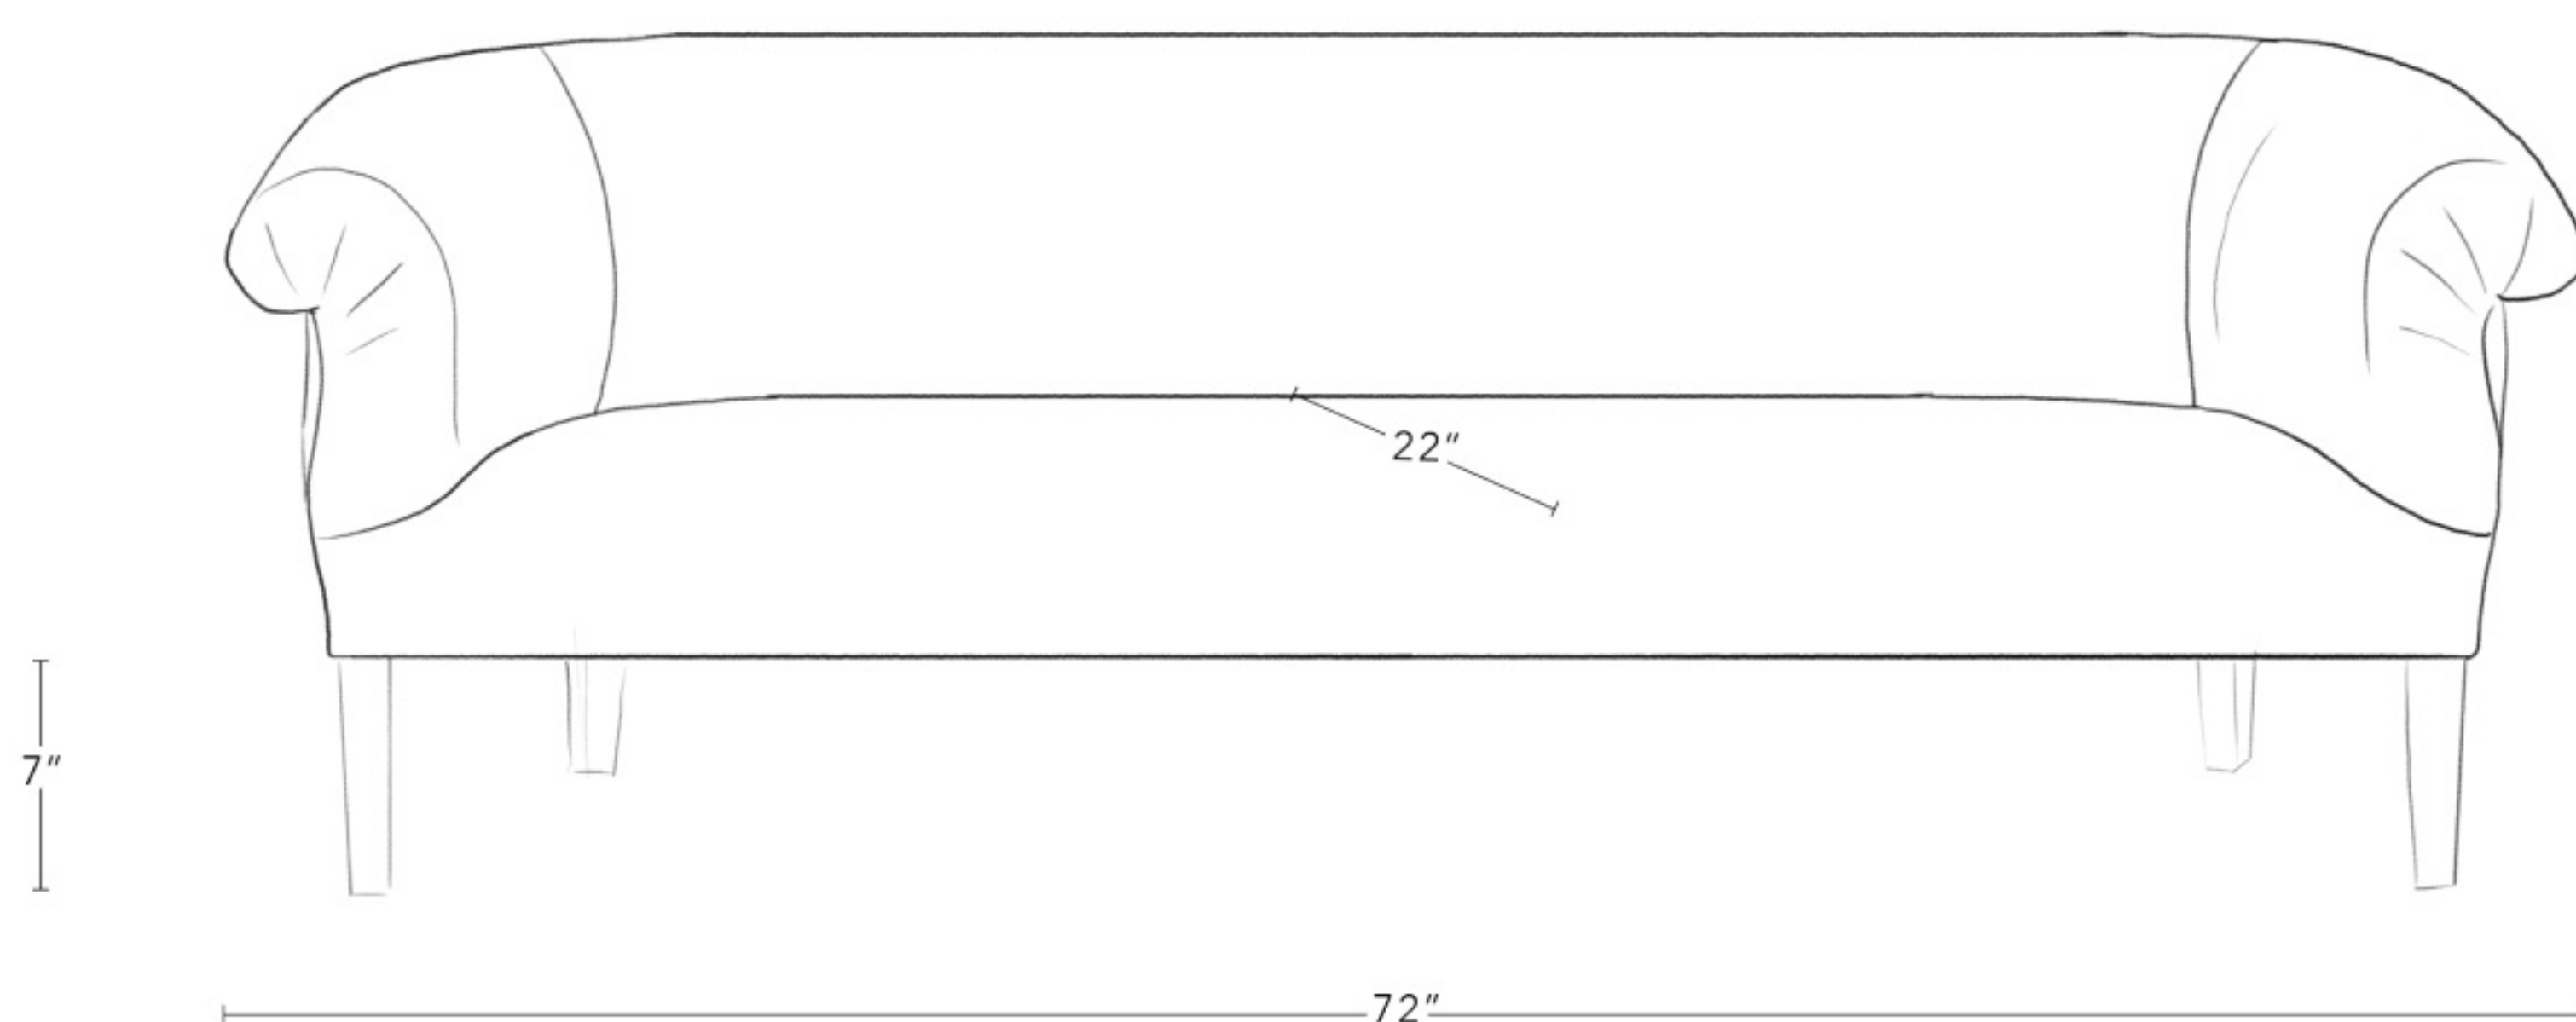

Dimensions

60" x 32.5" D x 26" H

All Available Dimensions

60" x 32.5" D x 26" H

72" x 32.5" D x 26" H

90" x 32.5" D x 26" H

Seat Height 16"

Inside Seat Depth 24"

Dimensions

72" x 32.5" D x 26" H

All Available Dimensions

60" x 32.5" D x 26" H

72" x 32.5" D x 26" H

90" x 32.5" D x 26" H

Seat Height 16"

Inside Seat Depth 24"

NICKEY * KEHOE

LOW BACK SETTEE

90" x 32.5" D x 26" H

Shown in Howe Rambling Rose Mauve and Dark Oak, 60"

Our Low Back Settee fuses old-world design with a modish charm and carefree sophistication. Perfect for the end of your bed or under a sunny window, this versatile piece is handmade in Los Angeles with a modern eye and state-of-the-art craftsmanship.

Dimensions

90" x 32.5" D x 26" H

All Available Dimensions

60" x 32.5" D x 26" H

72" x 32.5" D x 26" H

90" x 32.5" D x 26" H

Seat Height 16"

Inside Seat Depth 24"