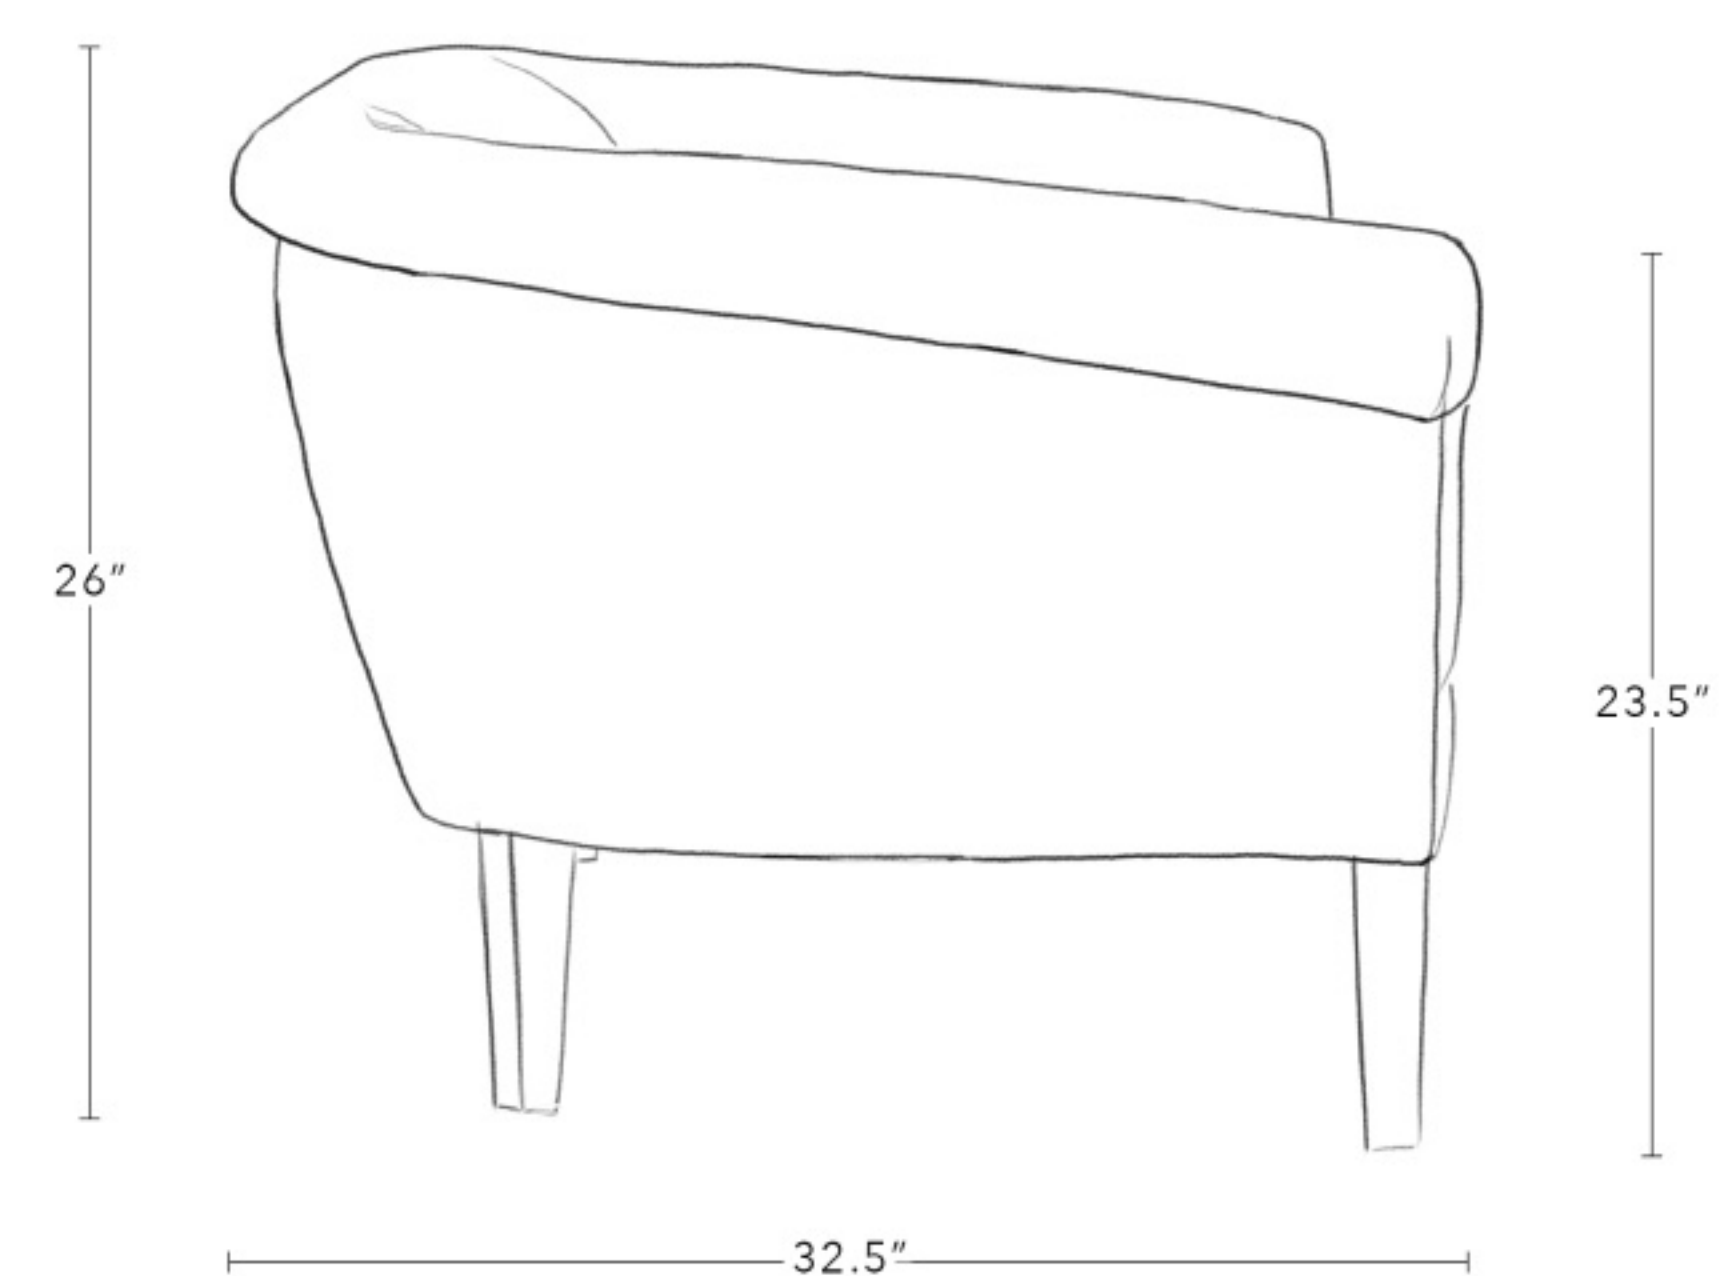

Dimensions

60" x 32.5" D x 26" H

All Available Dimensions

60" x 32.5" D x 26" H

72" x 32.5" D x 26" H

90" x 32.5" D x 26" H

Seat Height 16"

Inside Seat Depth 24"

NICKEY * KEHOE

LOW BACK SETTEE

72" x 32.5" D x 26" H

Our Low Back Settee fuses old-world design with a modish charm and carefree sophistication. Perfect for the end of your bed or under a sunny window, this versatile piece is handmade in Los Angeles with a modern eye and state-of-the-art craftsmanship.

Dimensions

72" x 32.5" D x 26" H

All Available Dimensions

60" x 32.5" D x 26" H

72" x 32.5" D x 26" H

90" x 32.5" D x 26" H

Seat Height 16"

Inside Seat Depth 24"

Dimensions

90" x 32.5" D x 26" H

All Available Dimensions

60" x 32.5" D x 26" H

72" x 32.5" D x 26" H

90" x 32.5" D x 26" H

Seat Height 16"

Inside Seat Depth 24"