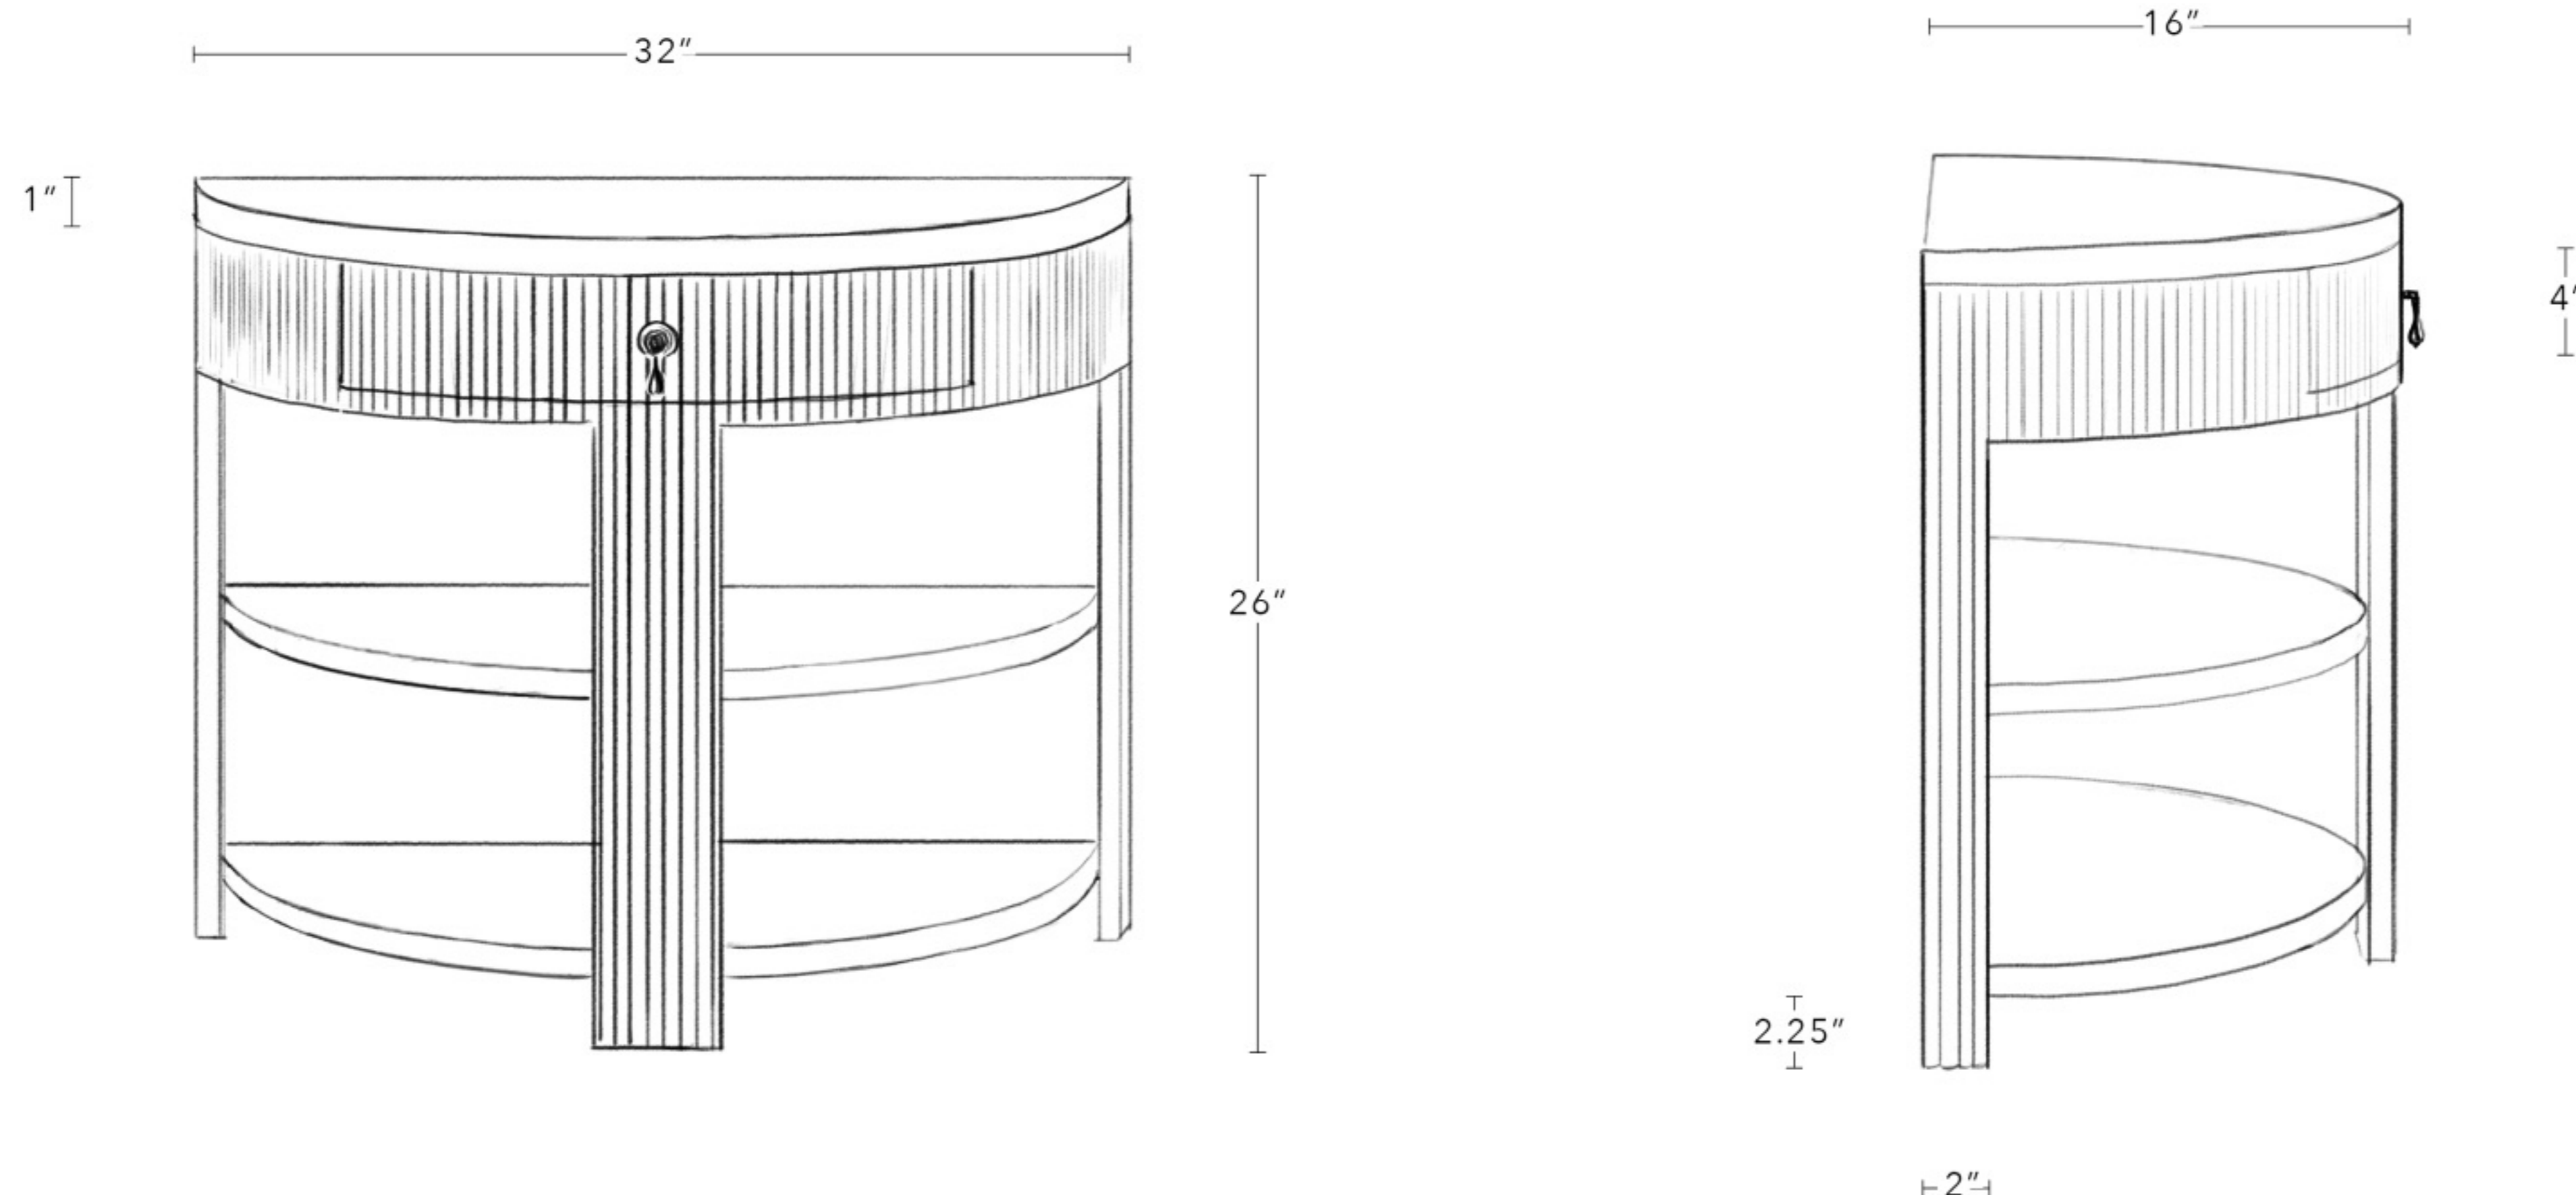

Premium Finishes

Saddle, Smoked, Ebony