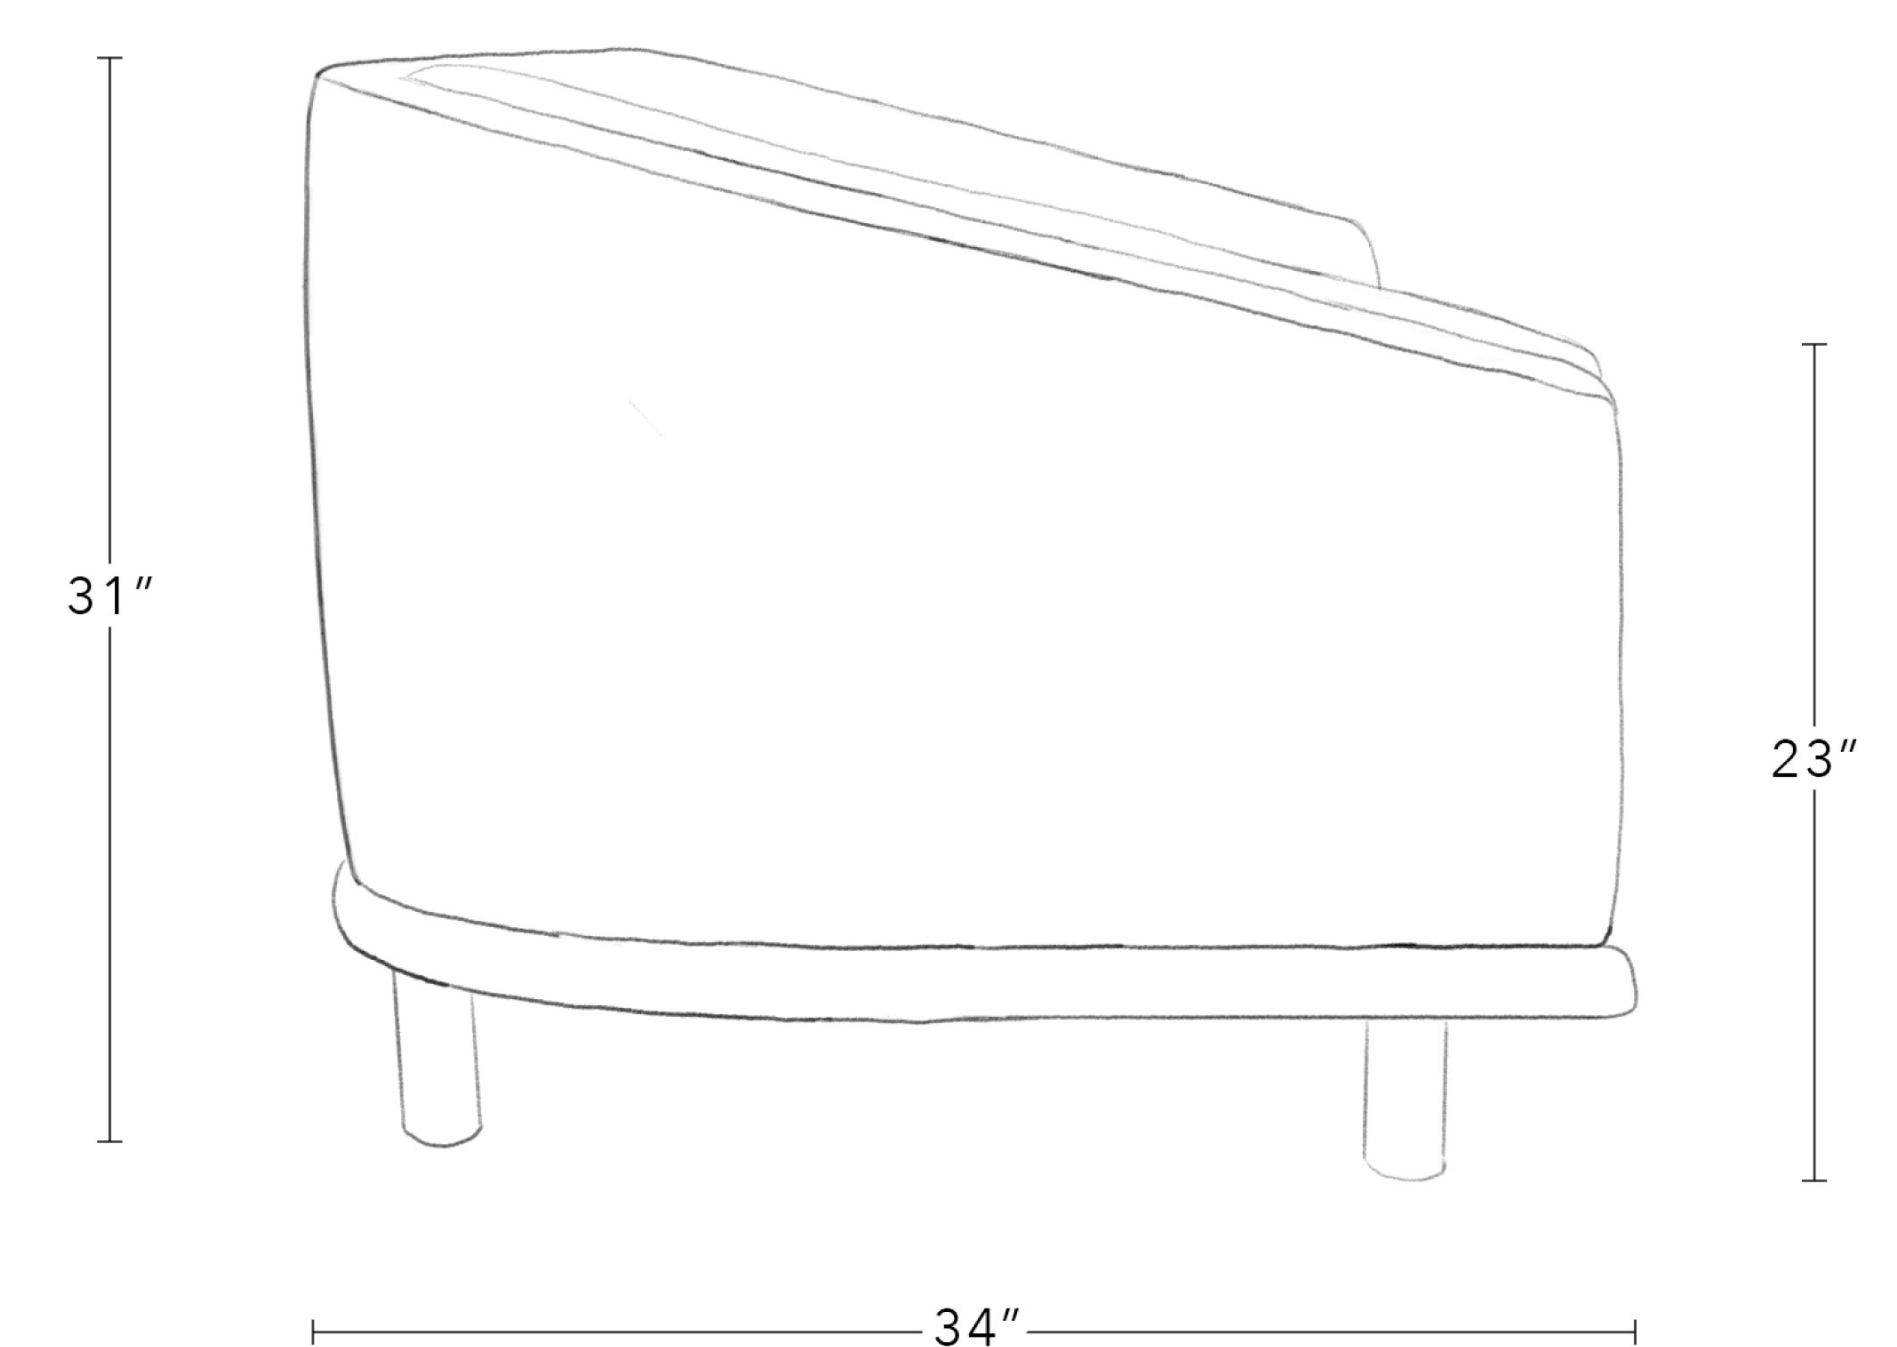

NICKEY ✧ KEHOE

CURVED SOFA

72" W x 34" D x 31" H

Our sublimely sculptural sofa invites relaxation and conversation with a curved silhouette and generous depth. The supple seat is infused with luxurious organic down, and its solid oak framed base sits atop classic cylindrical legs, creating a lovely, intuitive curve that effortlessly draws the eye. Available in two lengths.

Dimensions

72" W x 34" D x 31" H

All Available Dimensions

Loveseat: 72" W x 34" D x 31" H

Standard: 90" W x 34" D x 31" H

Inside Seat Depth 25"

Seat Height 22"

Arm Height (lowest point): 23"

NICKEY ✧ KEHOE

CURVED SOFA

90" W x 34" D x 31" H

Shown in Claremont Santander and Natural Oak, 90"

Our sublimely sculptural sofa invites relaxation and conversation with a curved silhouette and generous depth. The supple seat is infused with luxurious organic down, and its solid oak framed base sits atop classic cylindrical legs, creating a lovely, intuitive curve that effortlessly draws the eye. Available in two lengths.

Dimensions

90" W x 34" D x 31" H

All Available Dimensions

Loveseat: 72" W x 34" D x 31" H

Standard: 90" W x 34" D x 31" H

Inside Seat Depth 25"

Seat Height 22"

Arm Height (lowest point): 23"