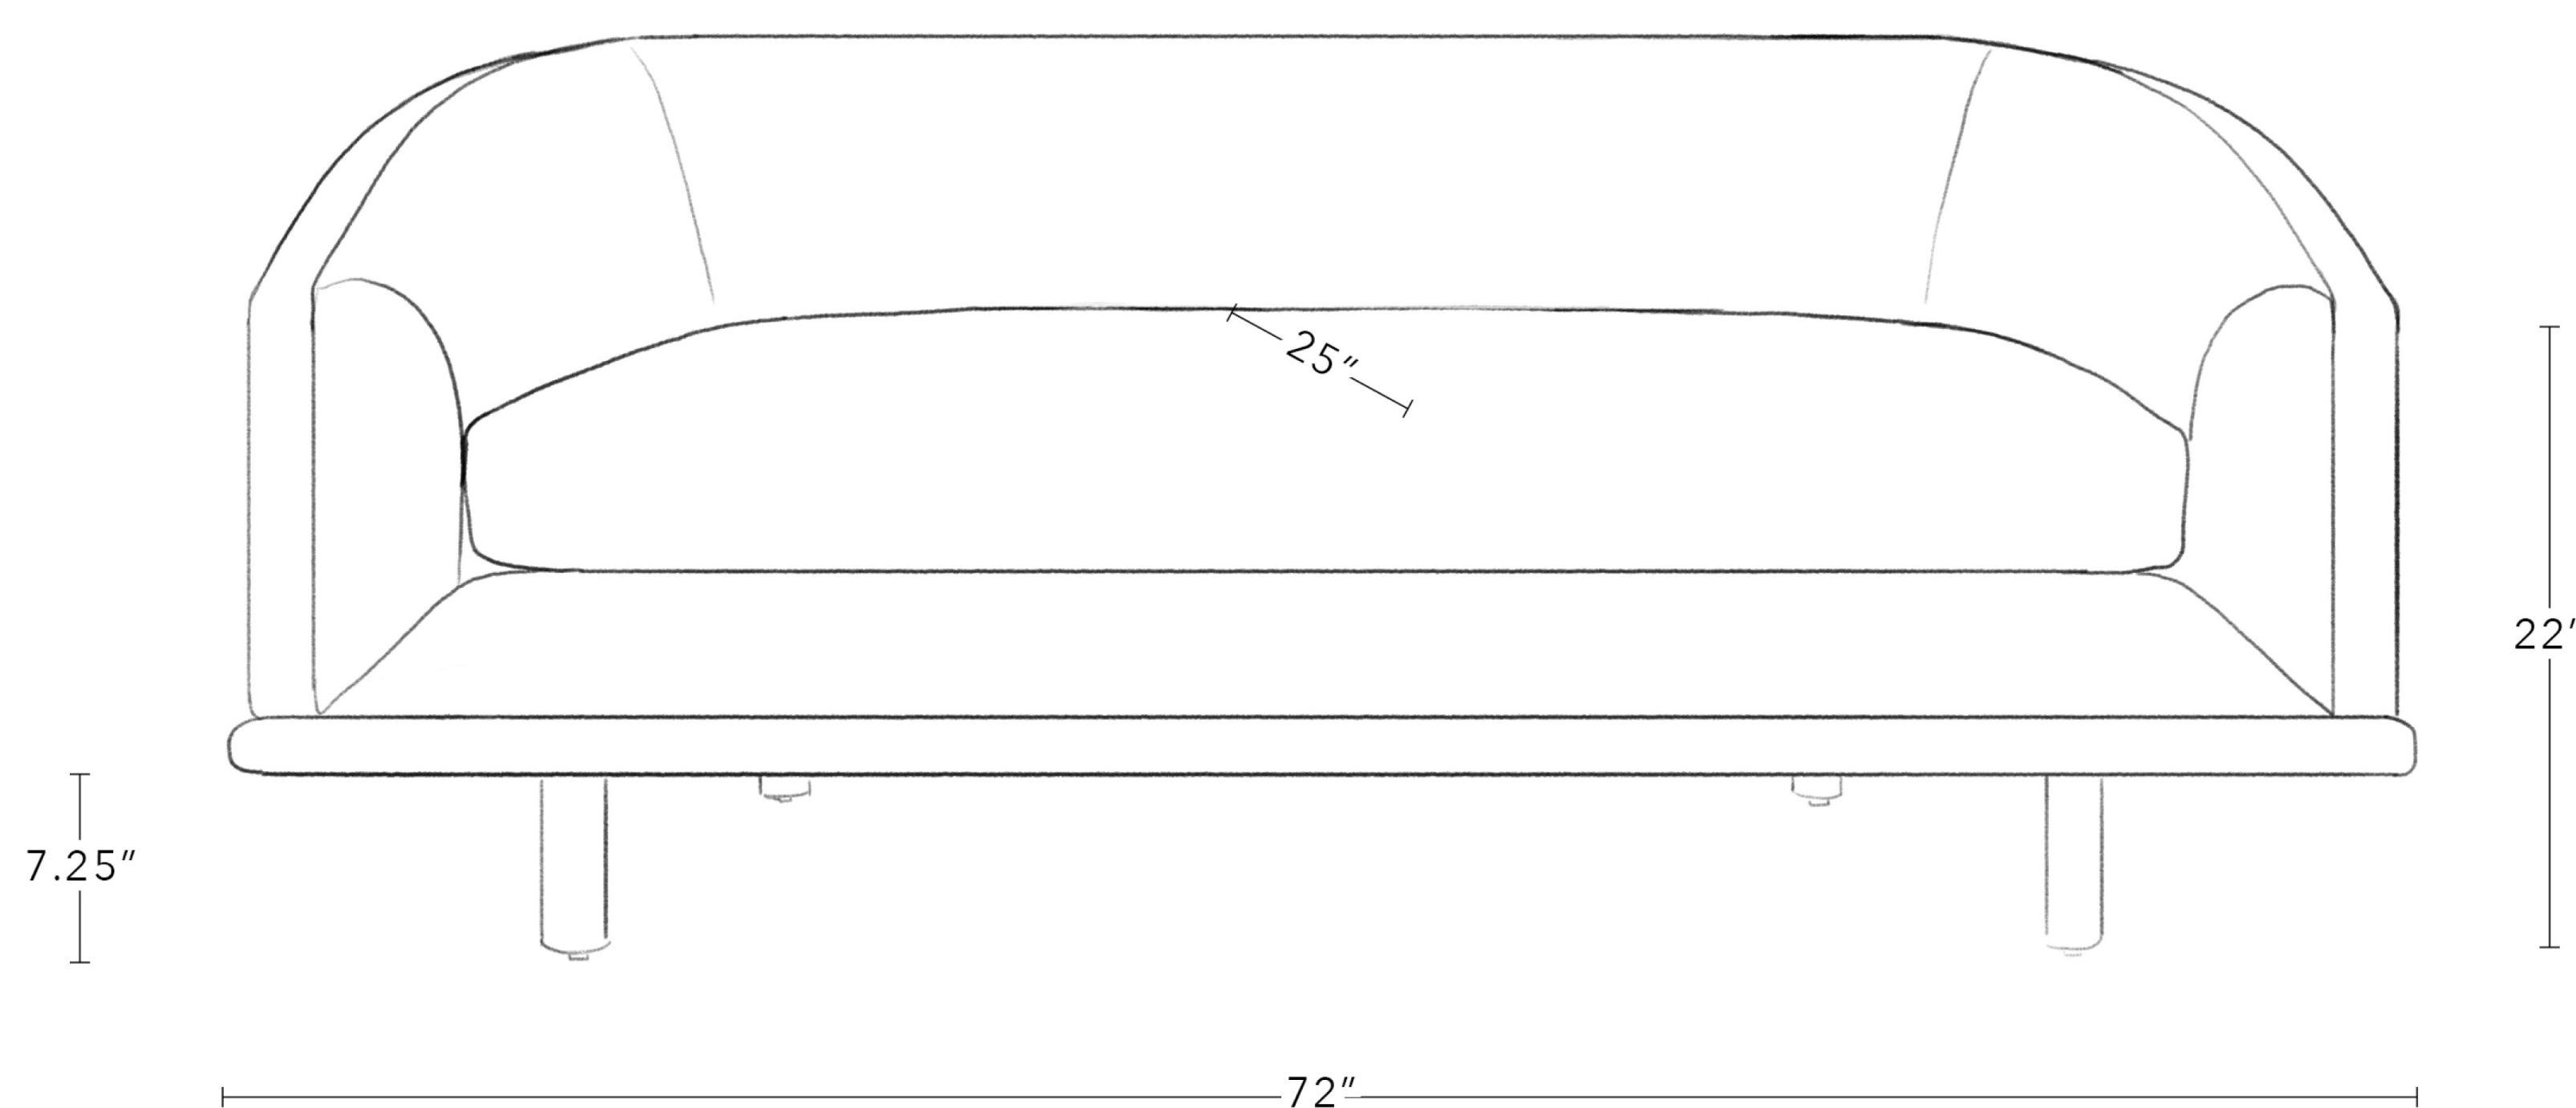

NICKEY ✧ KEHOE

CURVED SOFA

72" W x 34" D x 31" H

Our sublimely sculptural sofa invites relaxation and conversation with a curved silhouette and generous depth. The supple seat is infused with luxurious organic down, and its solid oak framed base sits atop classic cylindrical legs, creating a lovely, intuitive curve that effortlessly draws the eye. Available in two lengths.

Dimensions

72" W x 34" D x 31" H

All Available Dimensions

Loveseat: 72" W x 34" D x 31" H

Standard: 90" W x 34" D x 31" H

Inside Seat Depth 25"

Seat Height 22"

Arm Height (lowest point): 23"

NICKEY ✧ KEHOE

CURVED SOFA

90" W x 34" D x 31" H

Shown in Claremont Santander and Natural Oak, 90"

Our sublimely sculptural sofa invites relaxation and conversation with a curved silhouette and generous depth. The supple seat is infused with luxurious organic down, and its solid oak framed base sits atop classic cylindrical legs, creating a lovely, intuitive curve that effortlessly draws the eye. Available in two lengths.

Dimensions

90" W x 34" D x 31" H

All Available Dimensions

Loveseat: 72" W x 34" D x 31" H

Standard: 90" W x 34" D x 31" H

Inside Seat Depth 25"

Seat Height 22"

Arm Height (lowest point): 23"