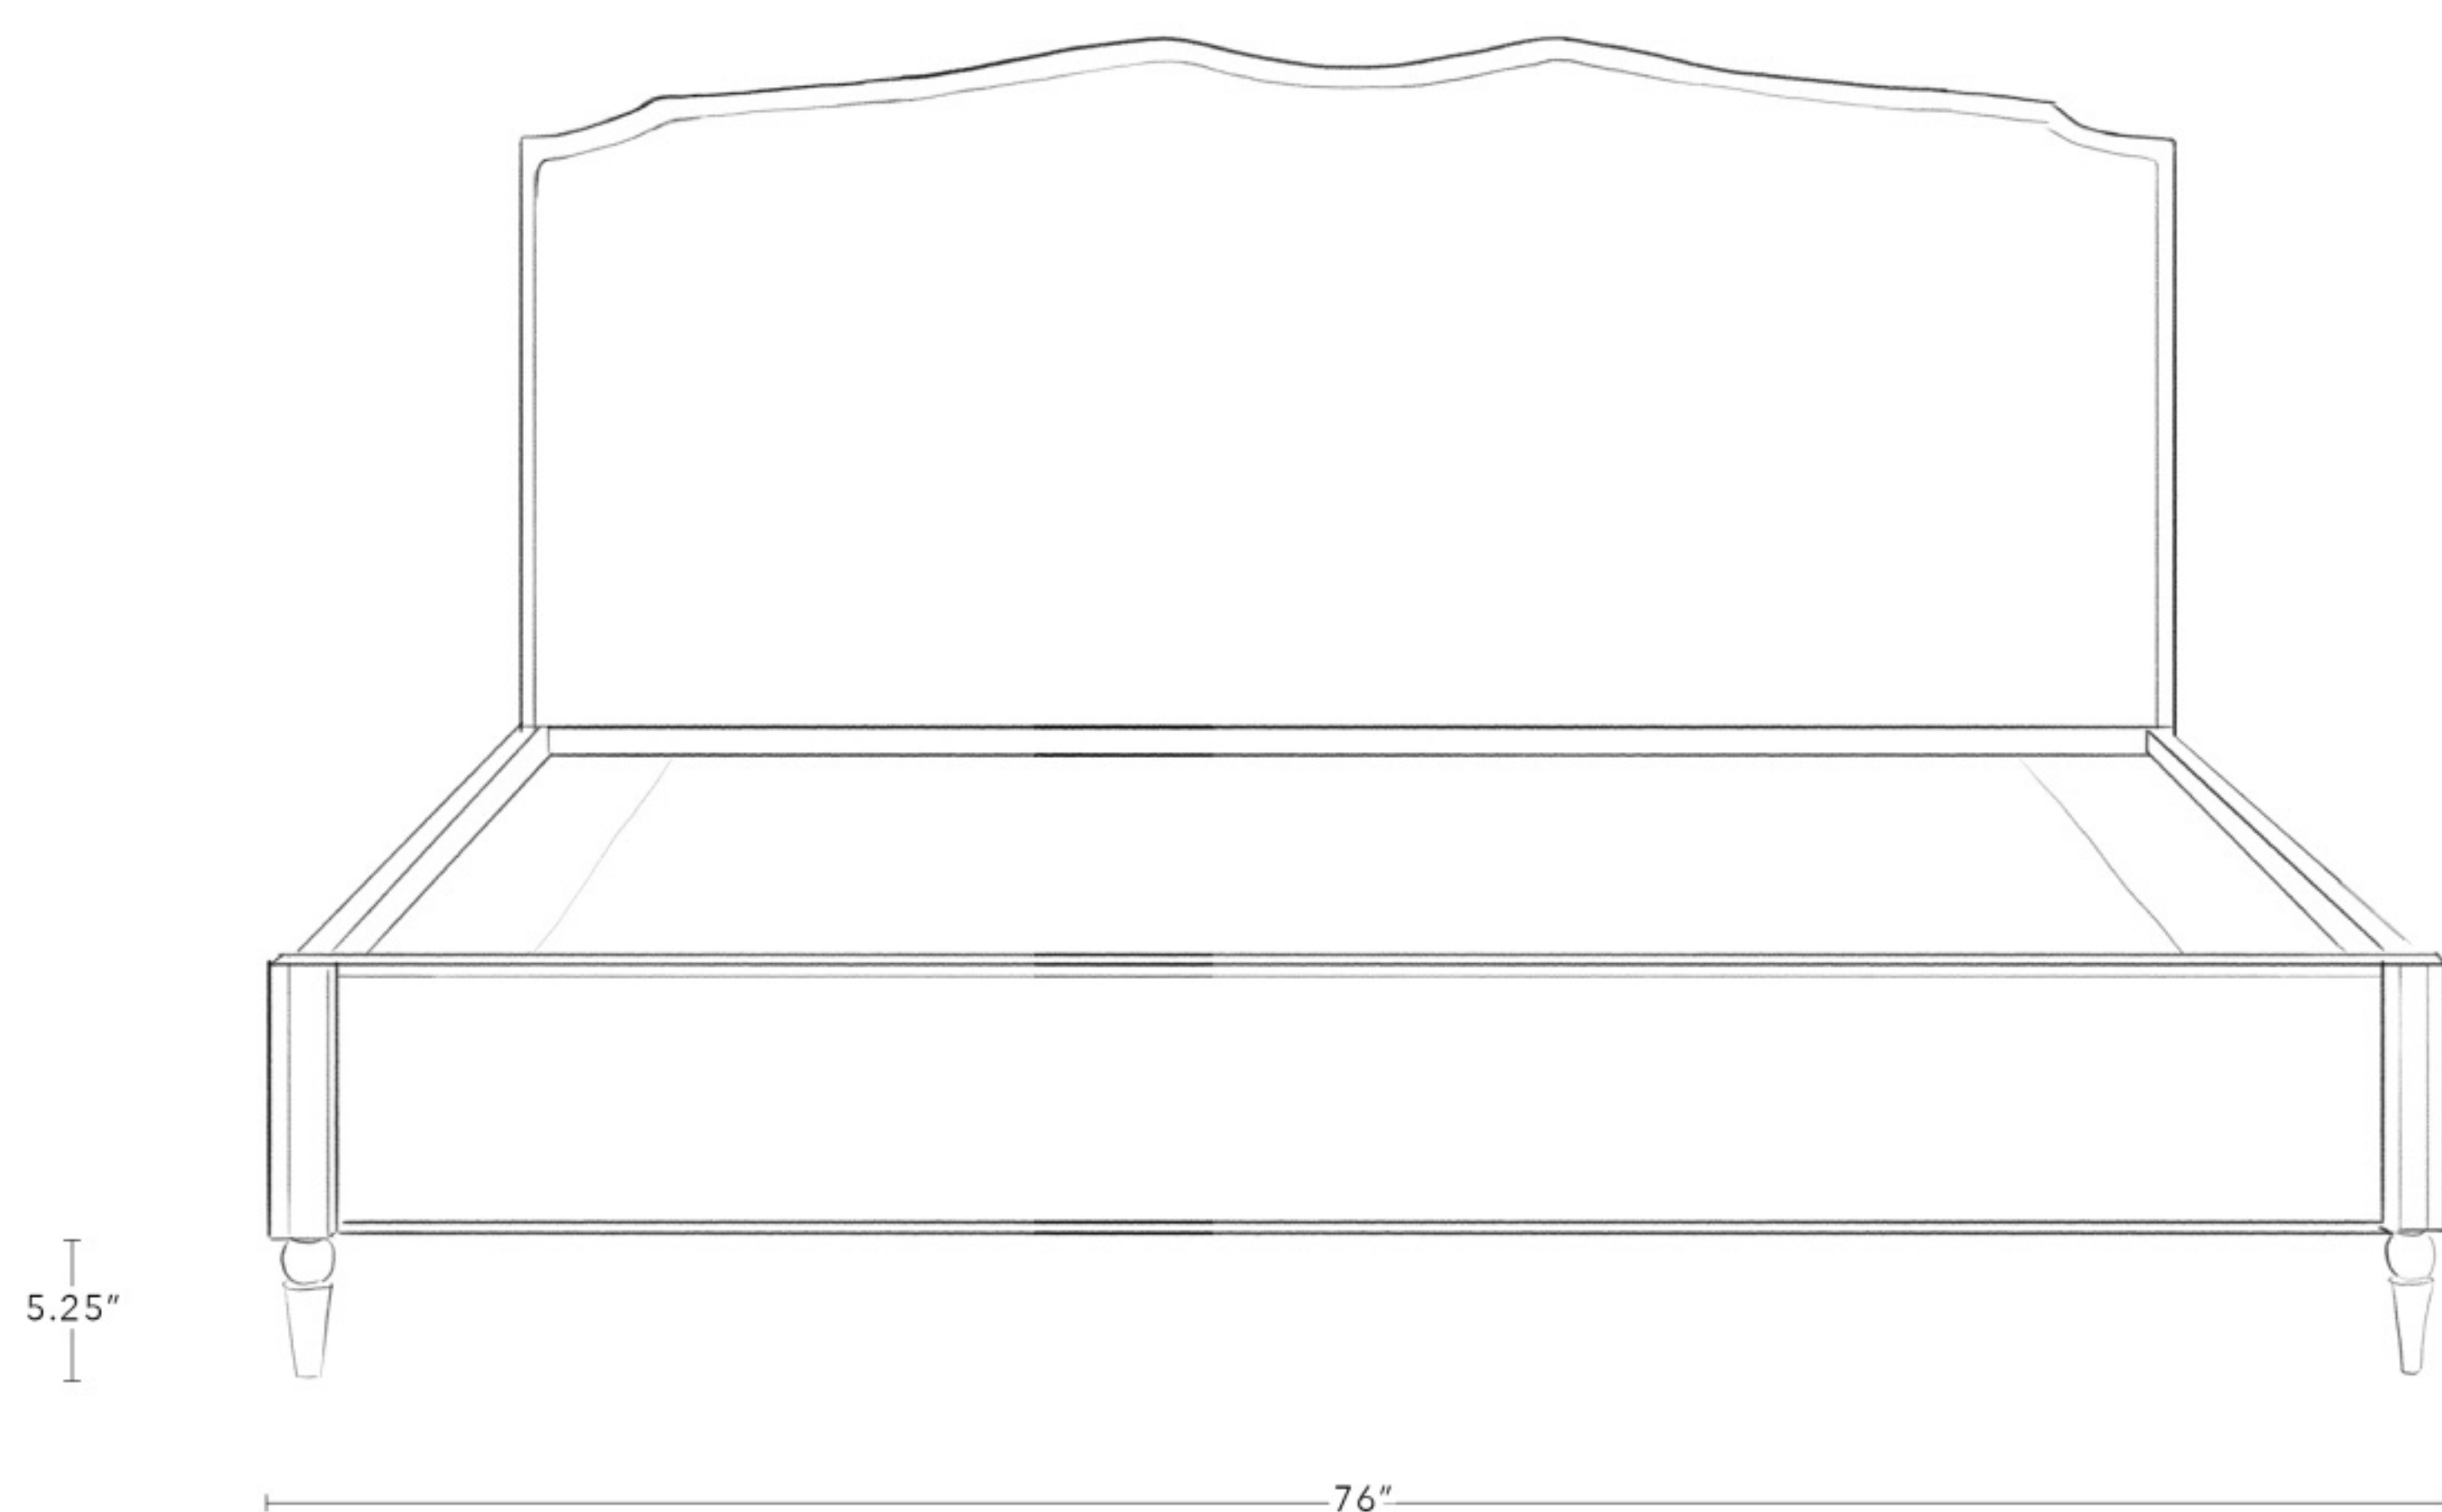

COM (Customer's Own Materials)

5 yds plain; 3-5 print