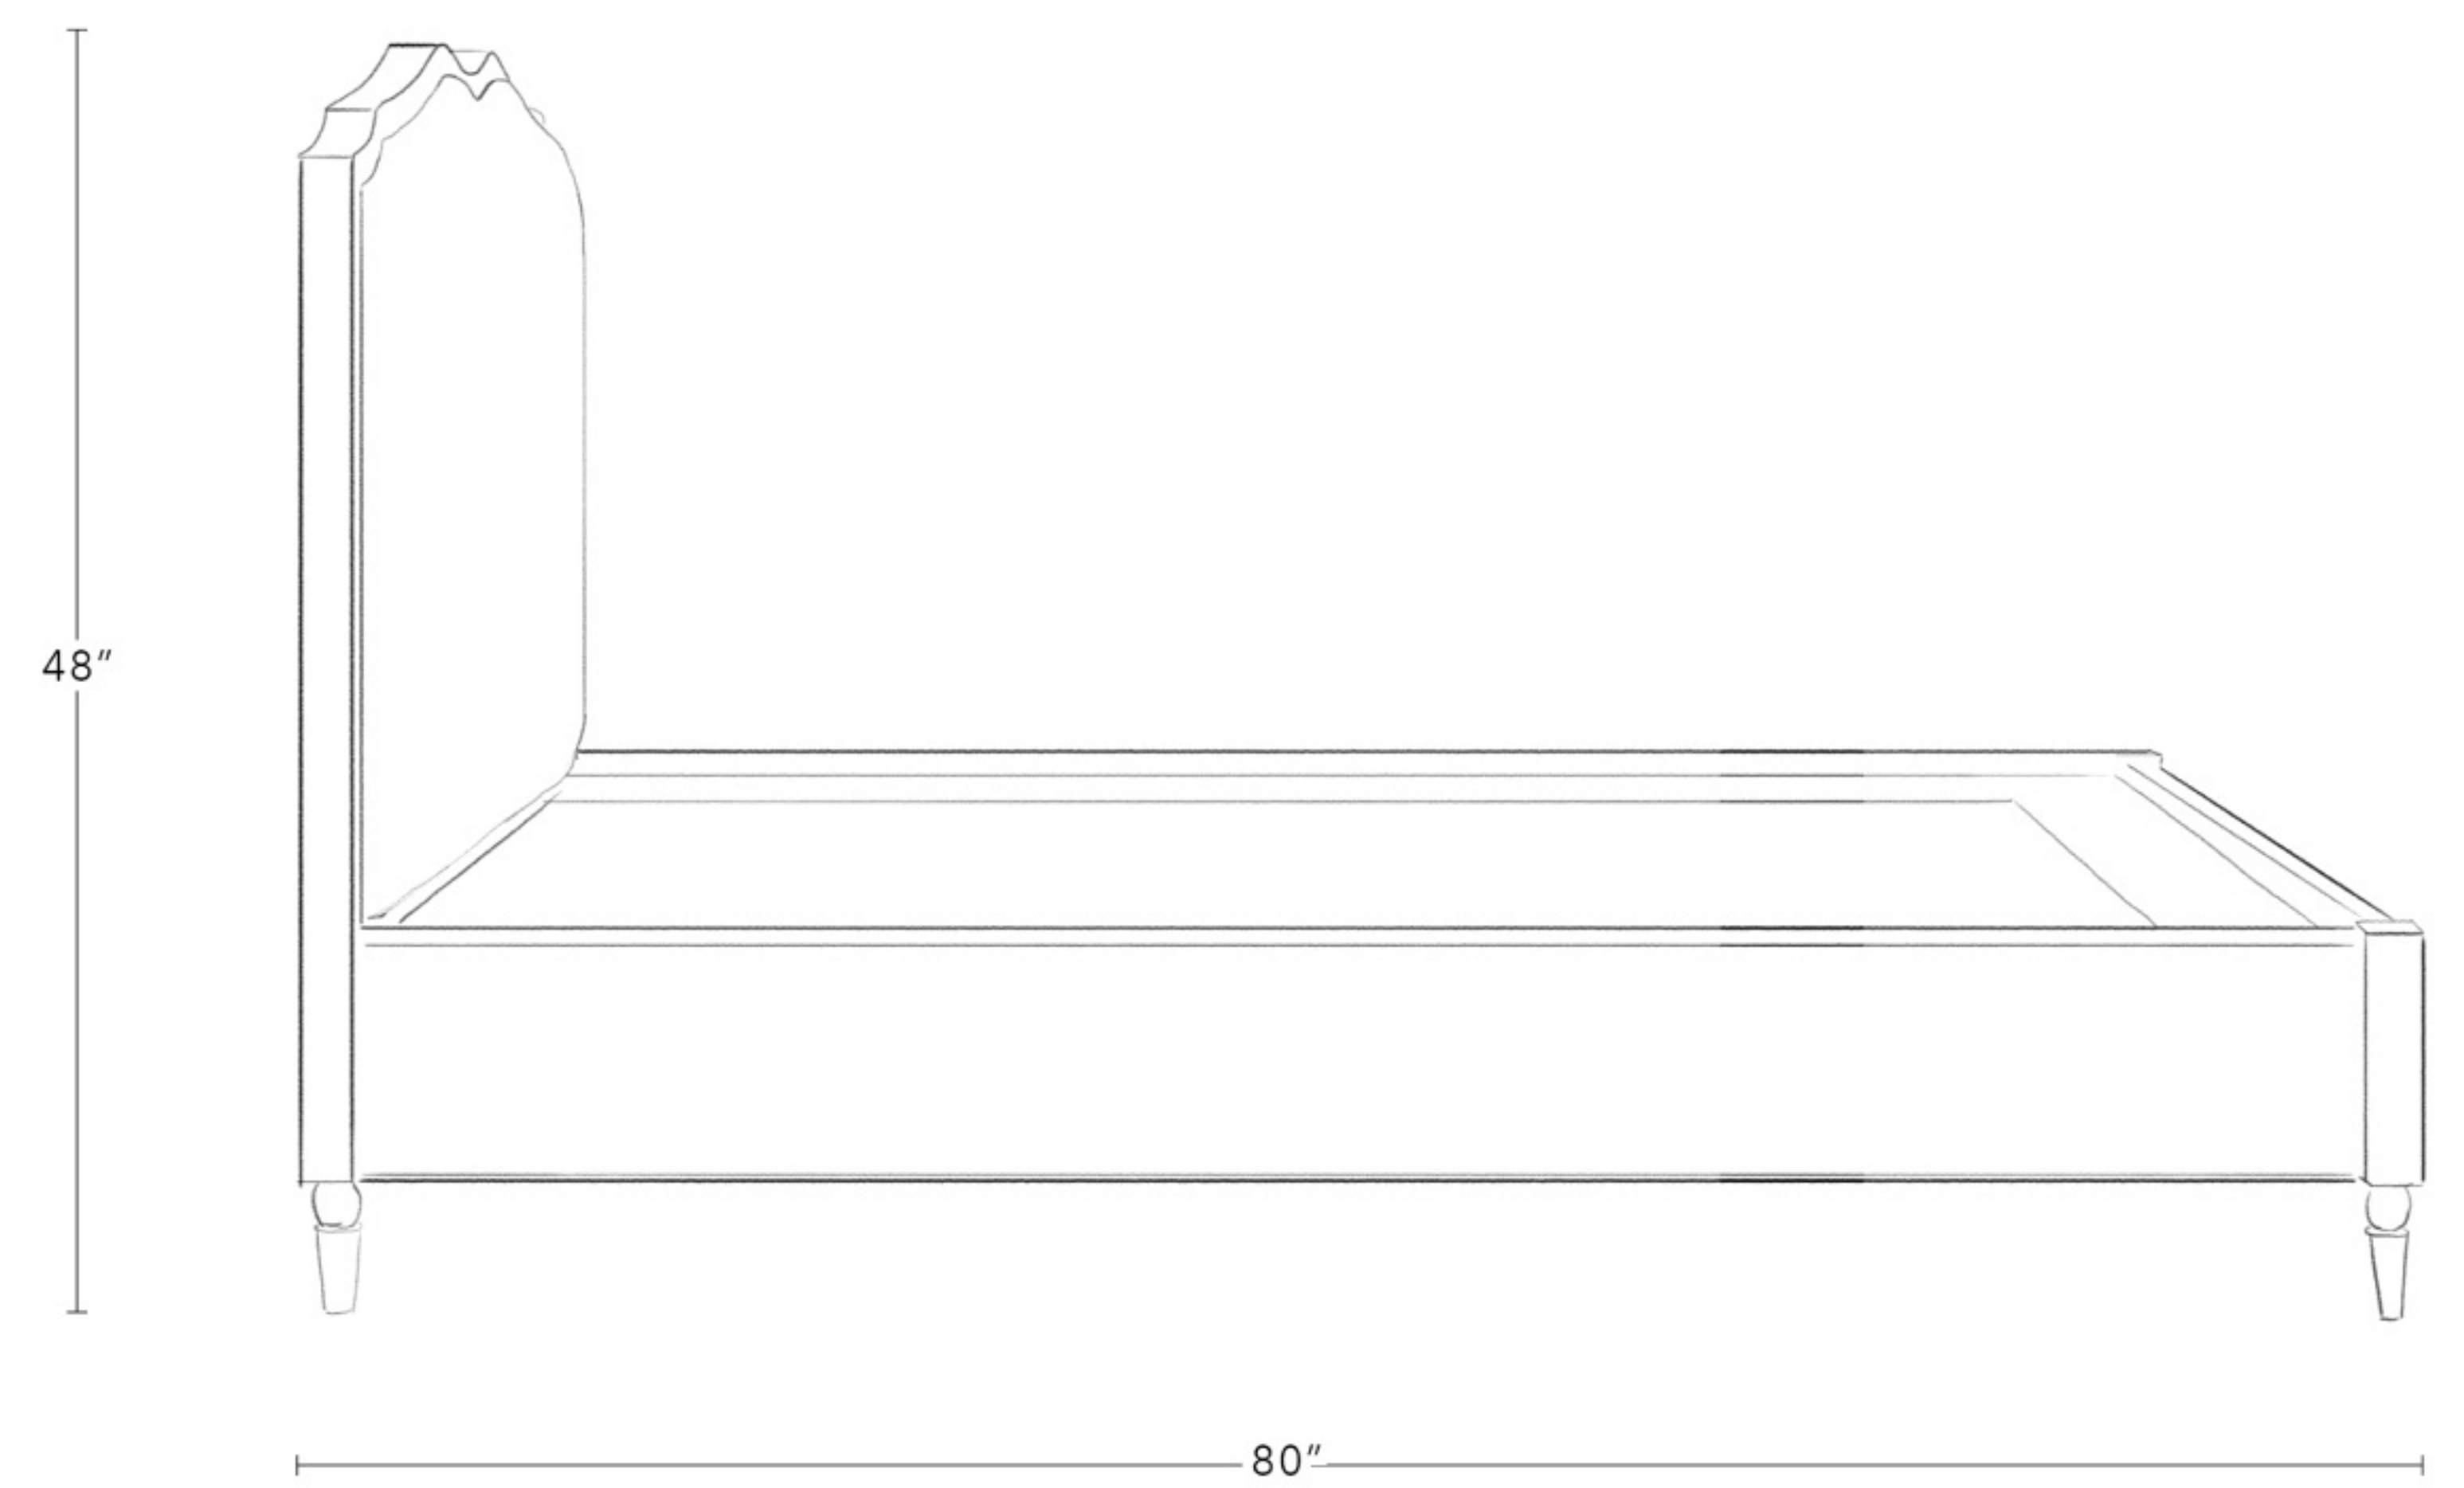

COM (Customer's Own Materials)

3 yds, plain; 4 yds print