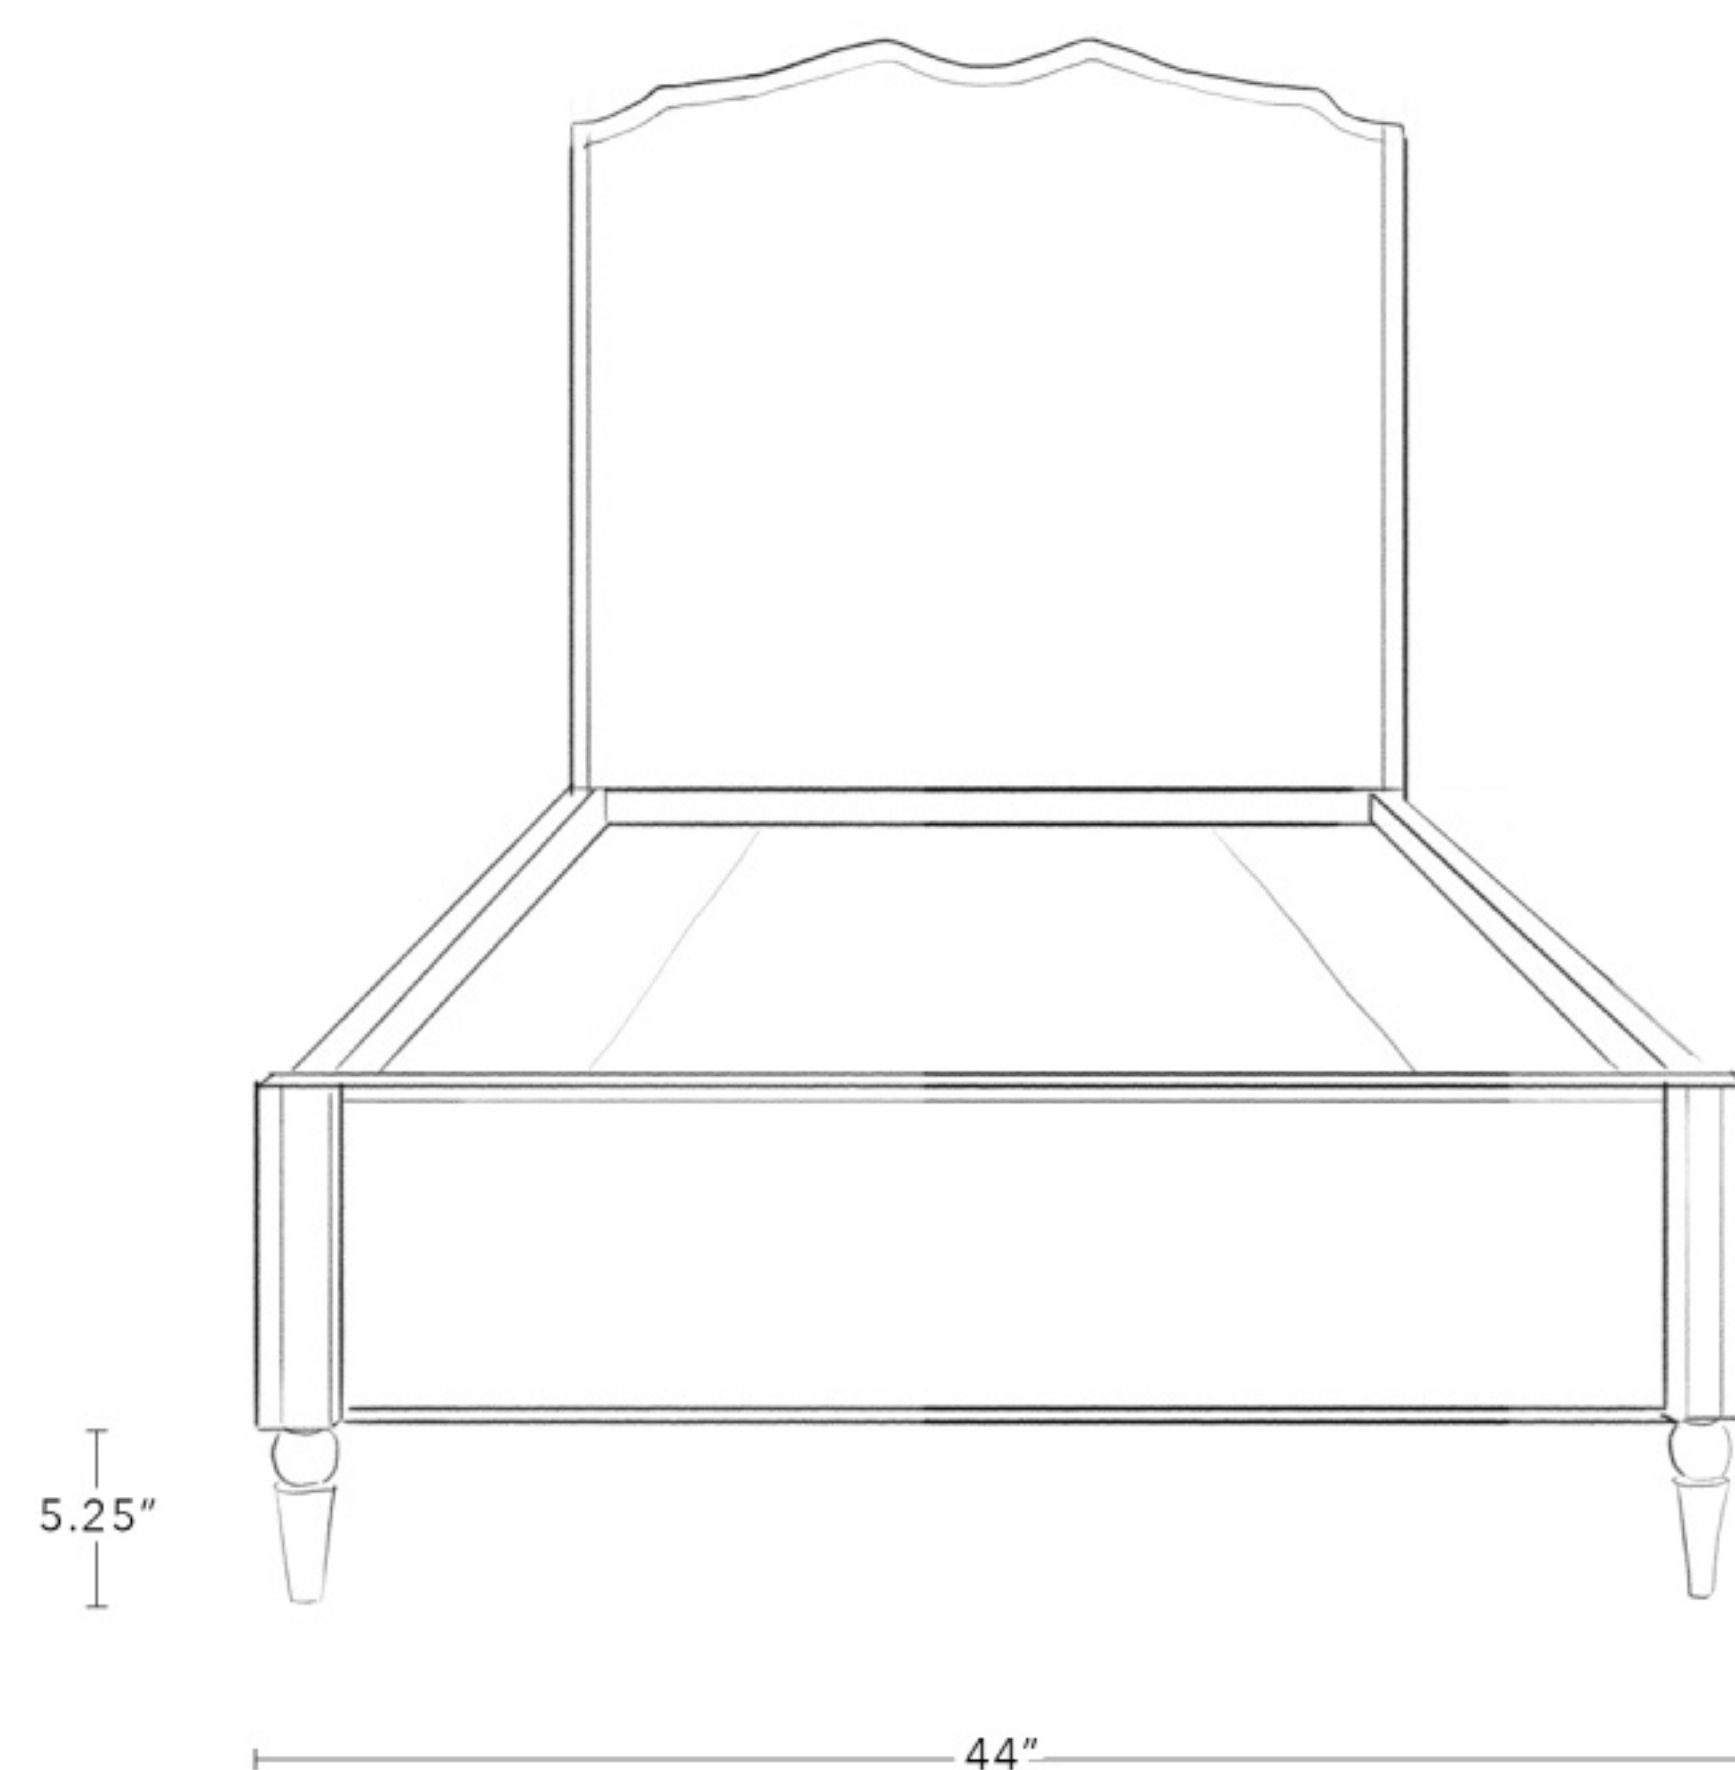

COM (Customer's Own Materials)

3 yds, plain; 4 yds print