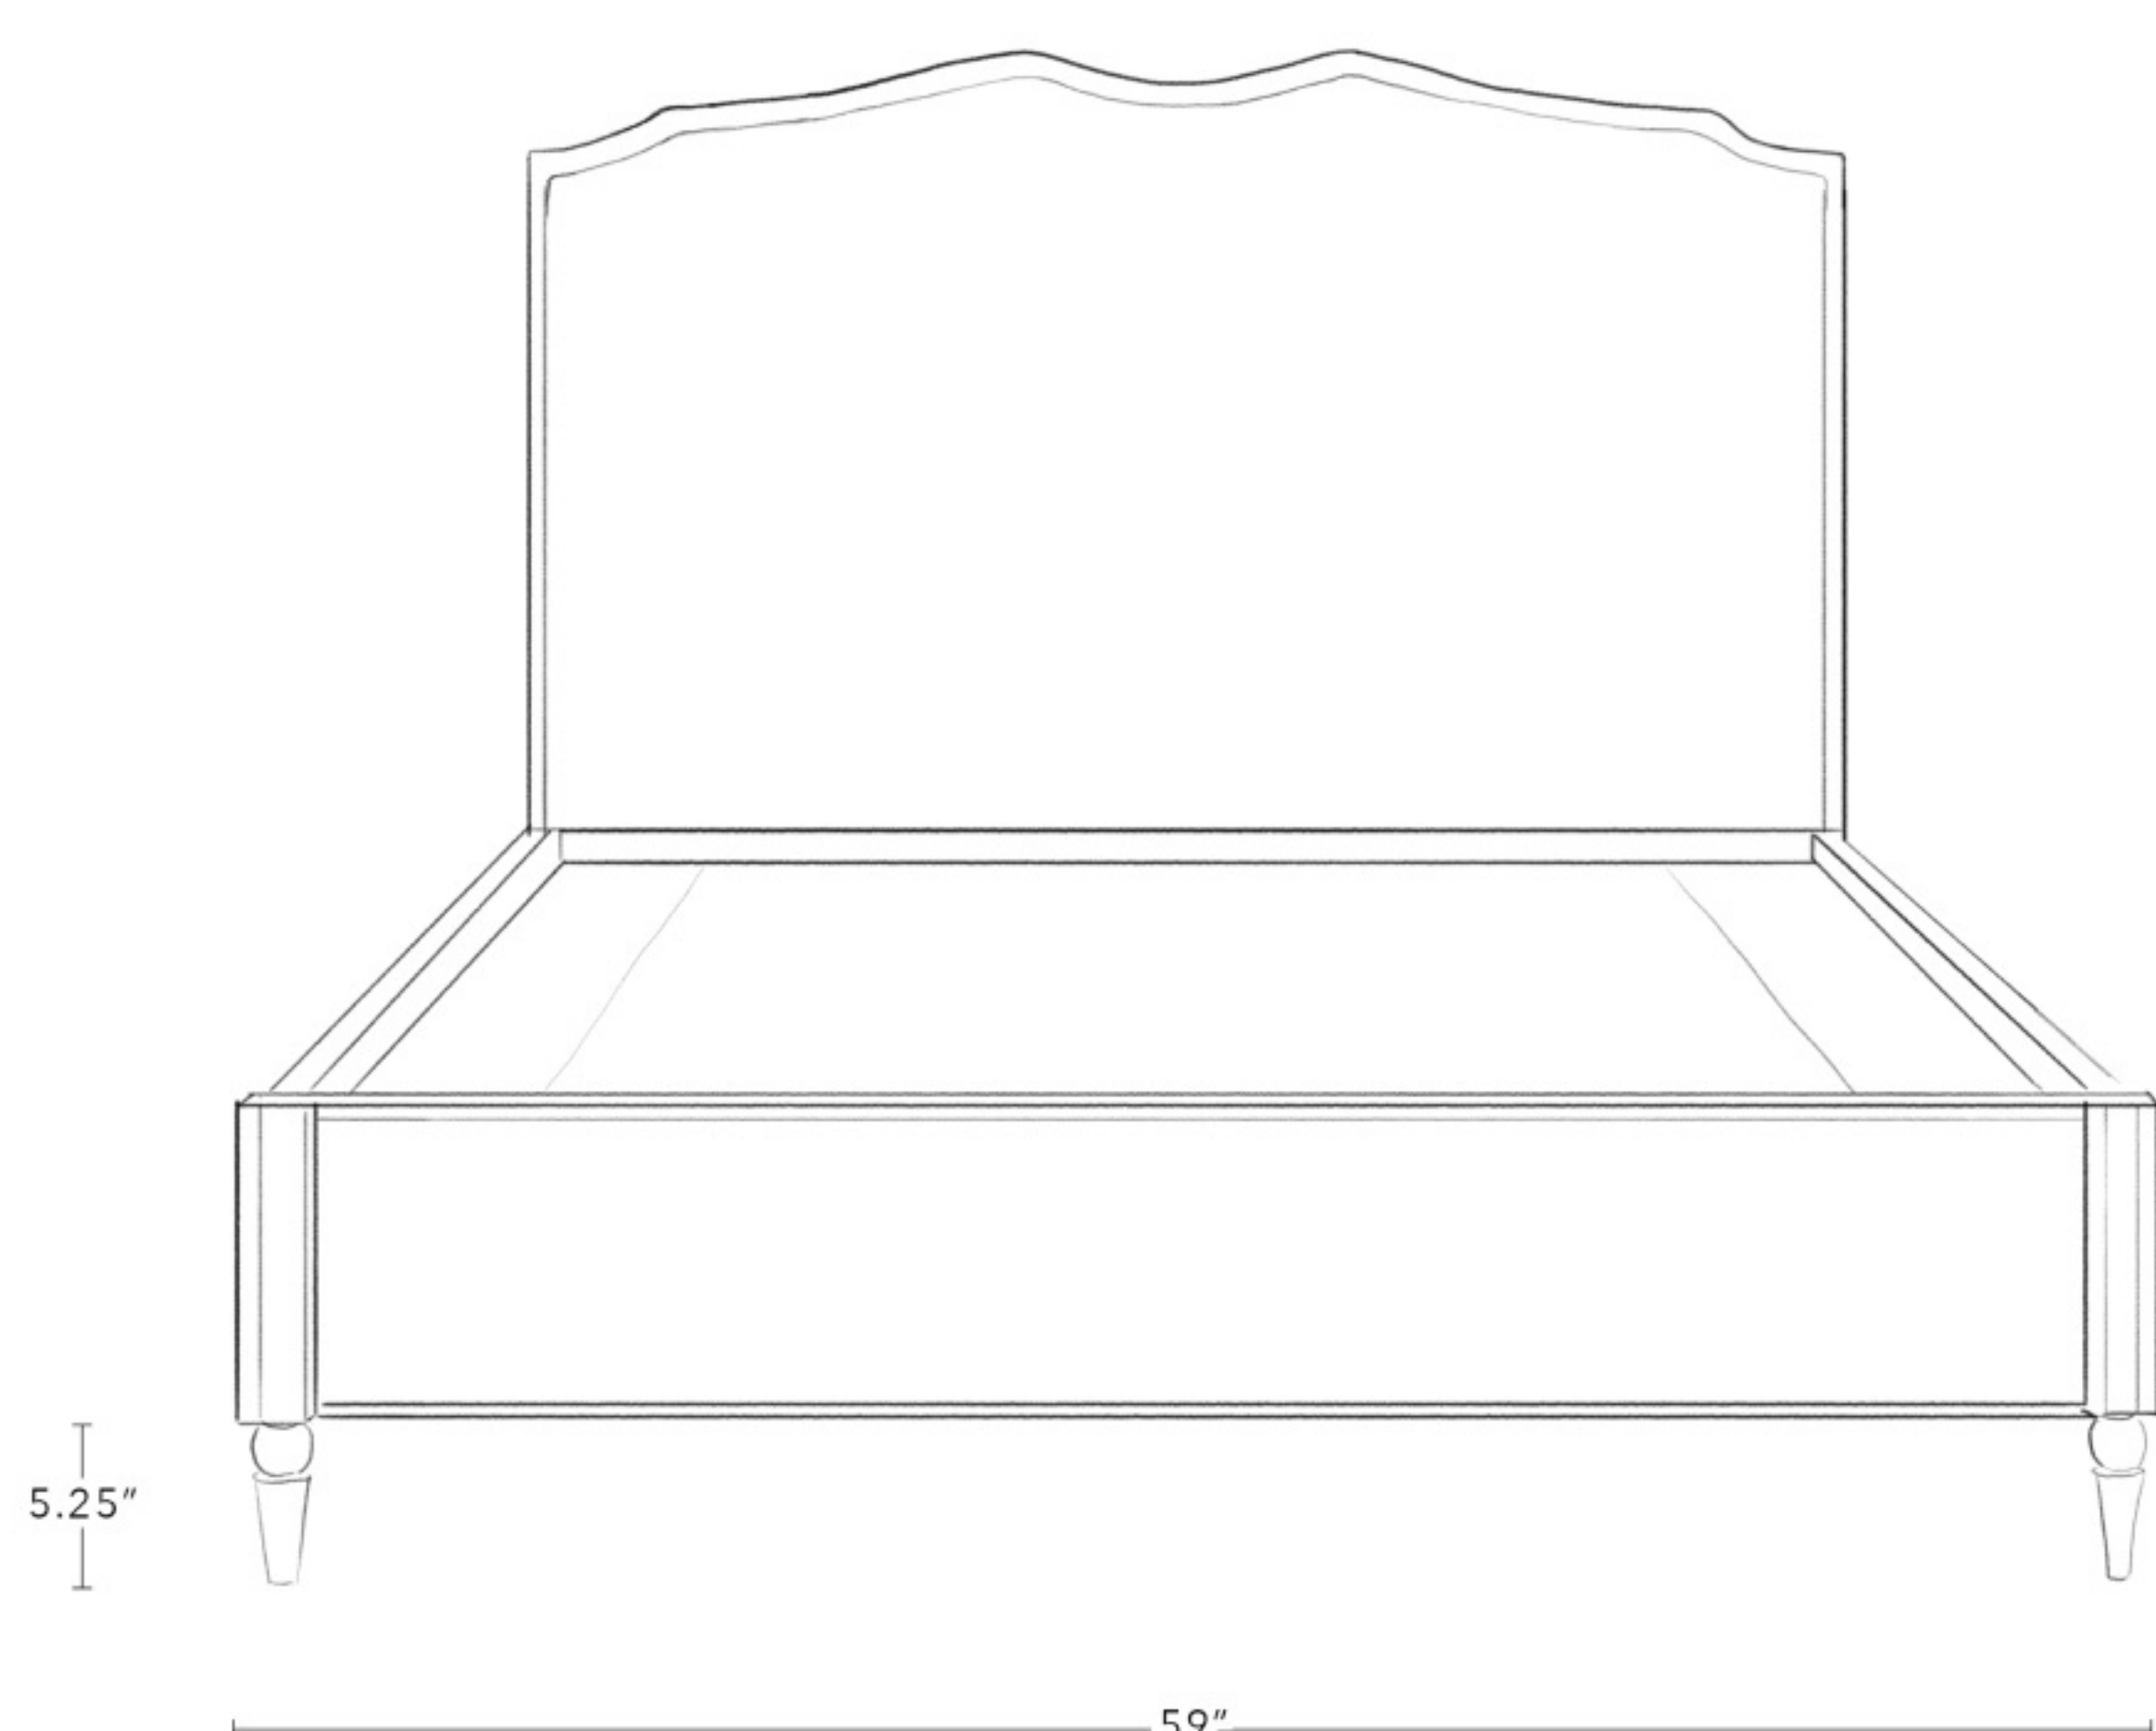

COM (Customer's Own Materials)

3 yds, plain; 4 yds print