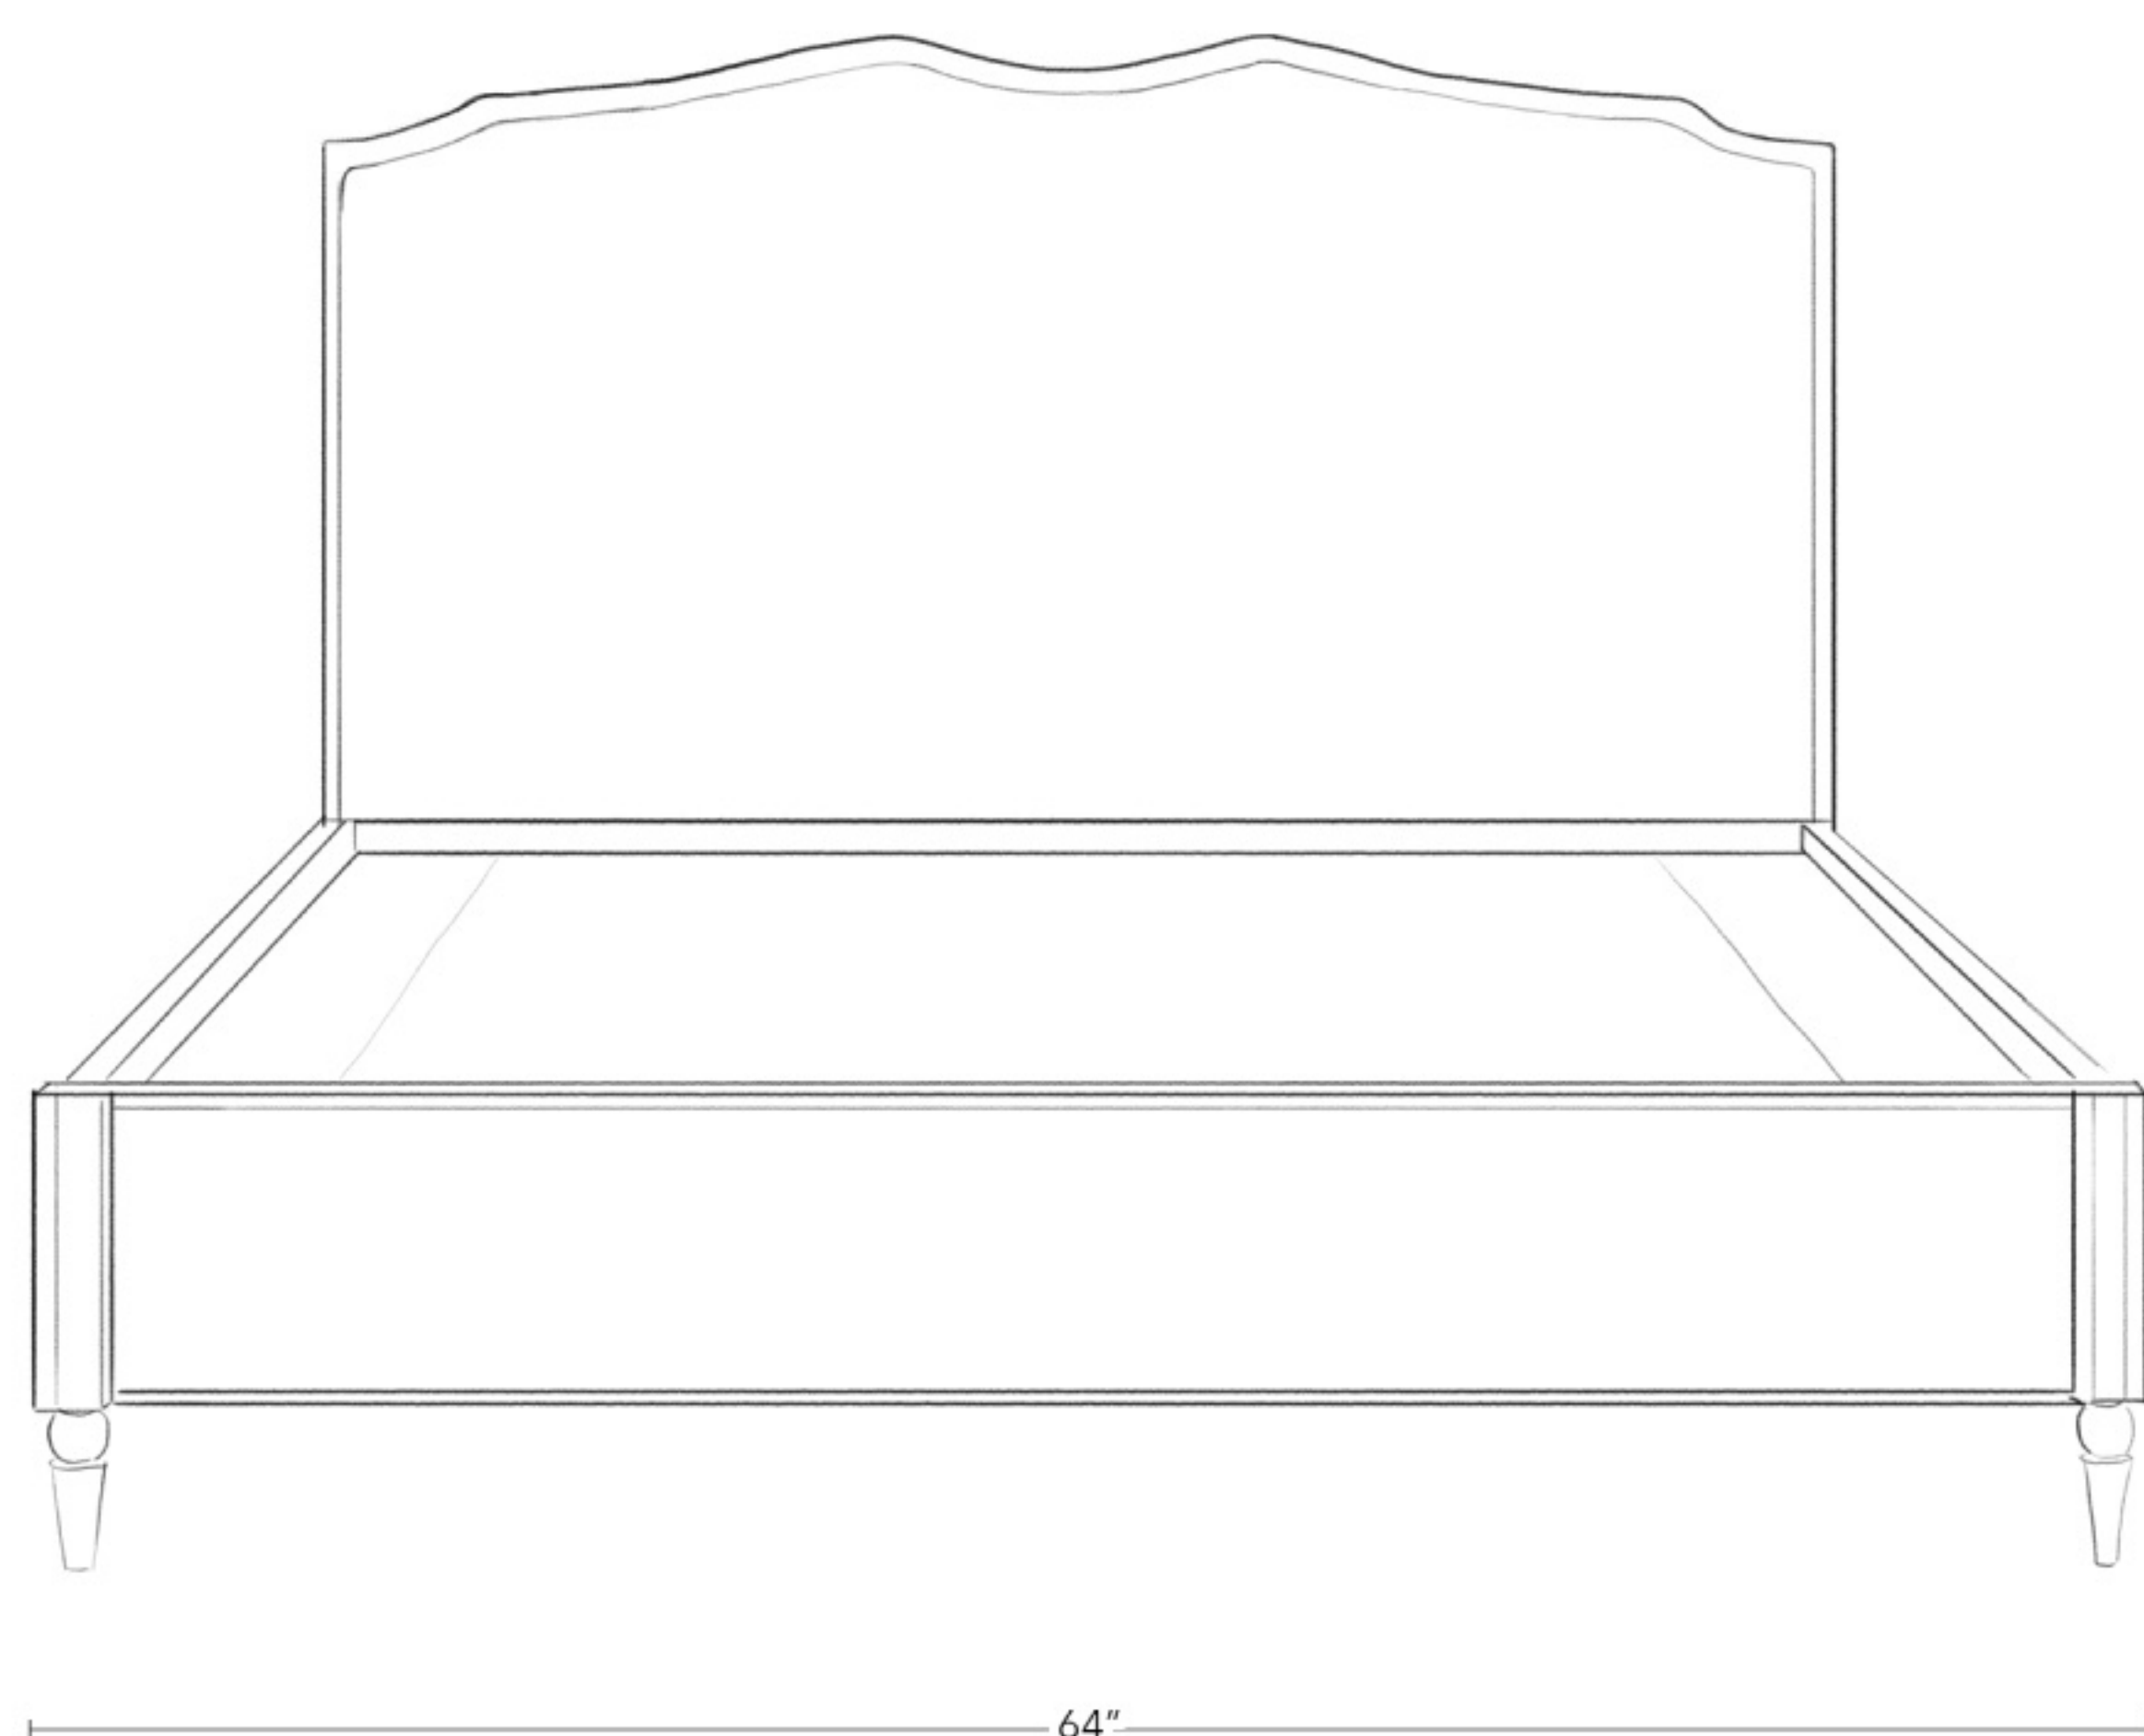

COM (Customer's Own Materials)

5 yds plain; 3-5 print