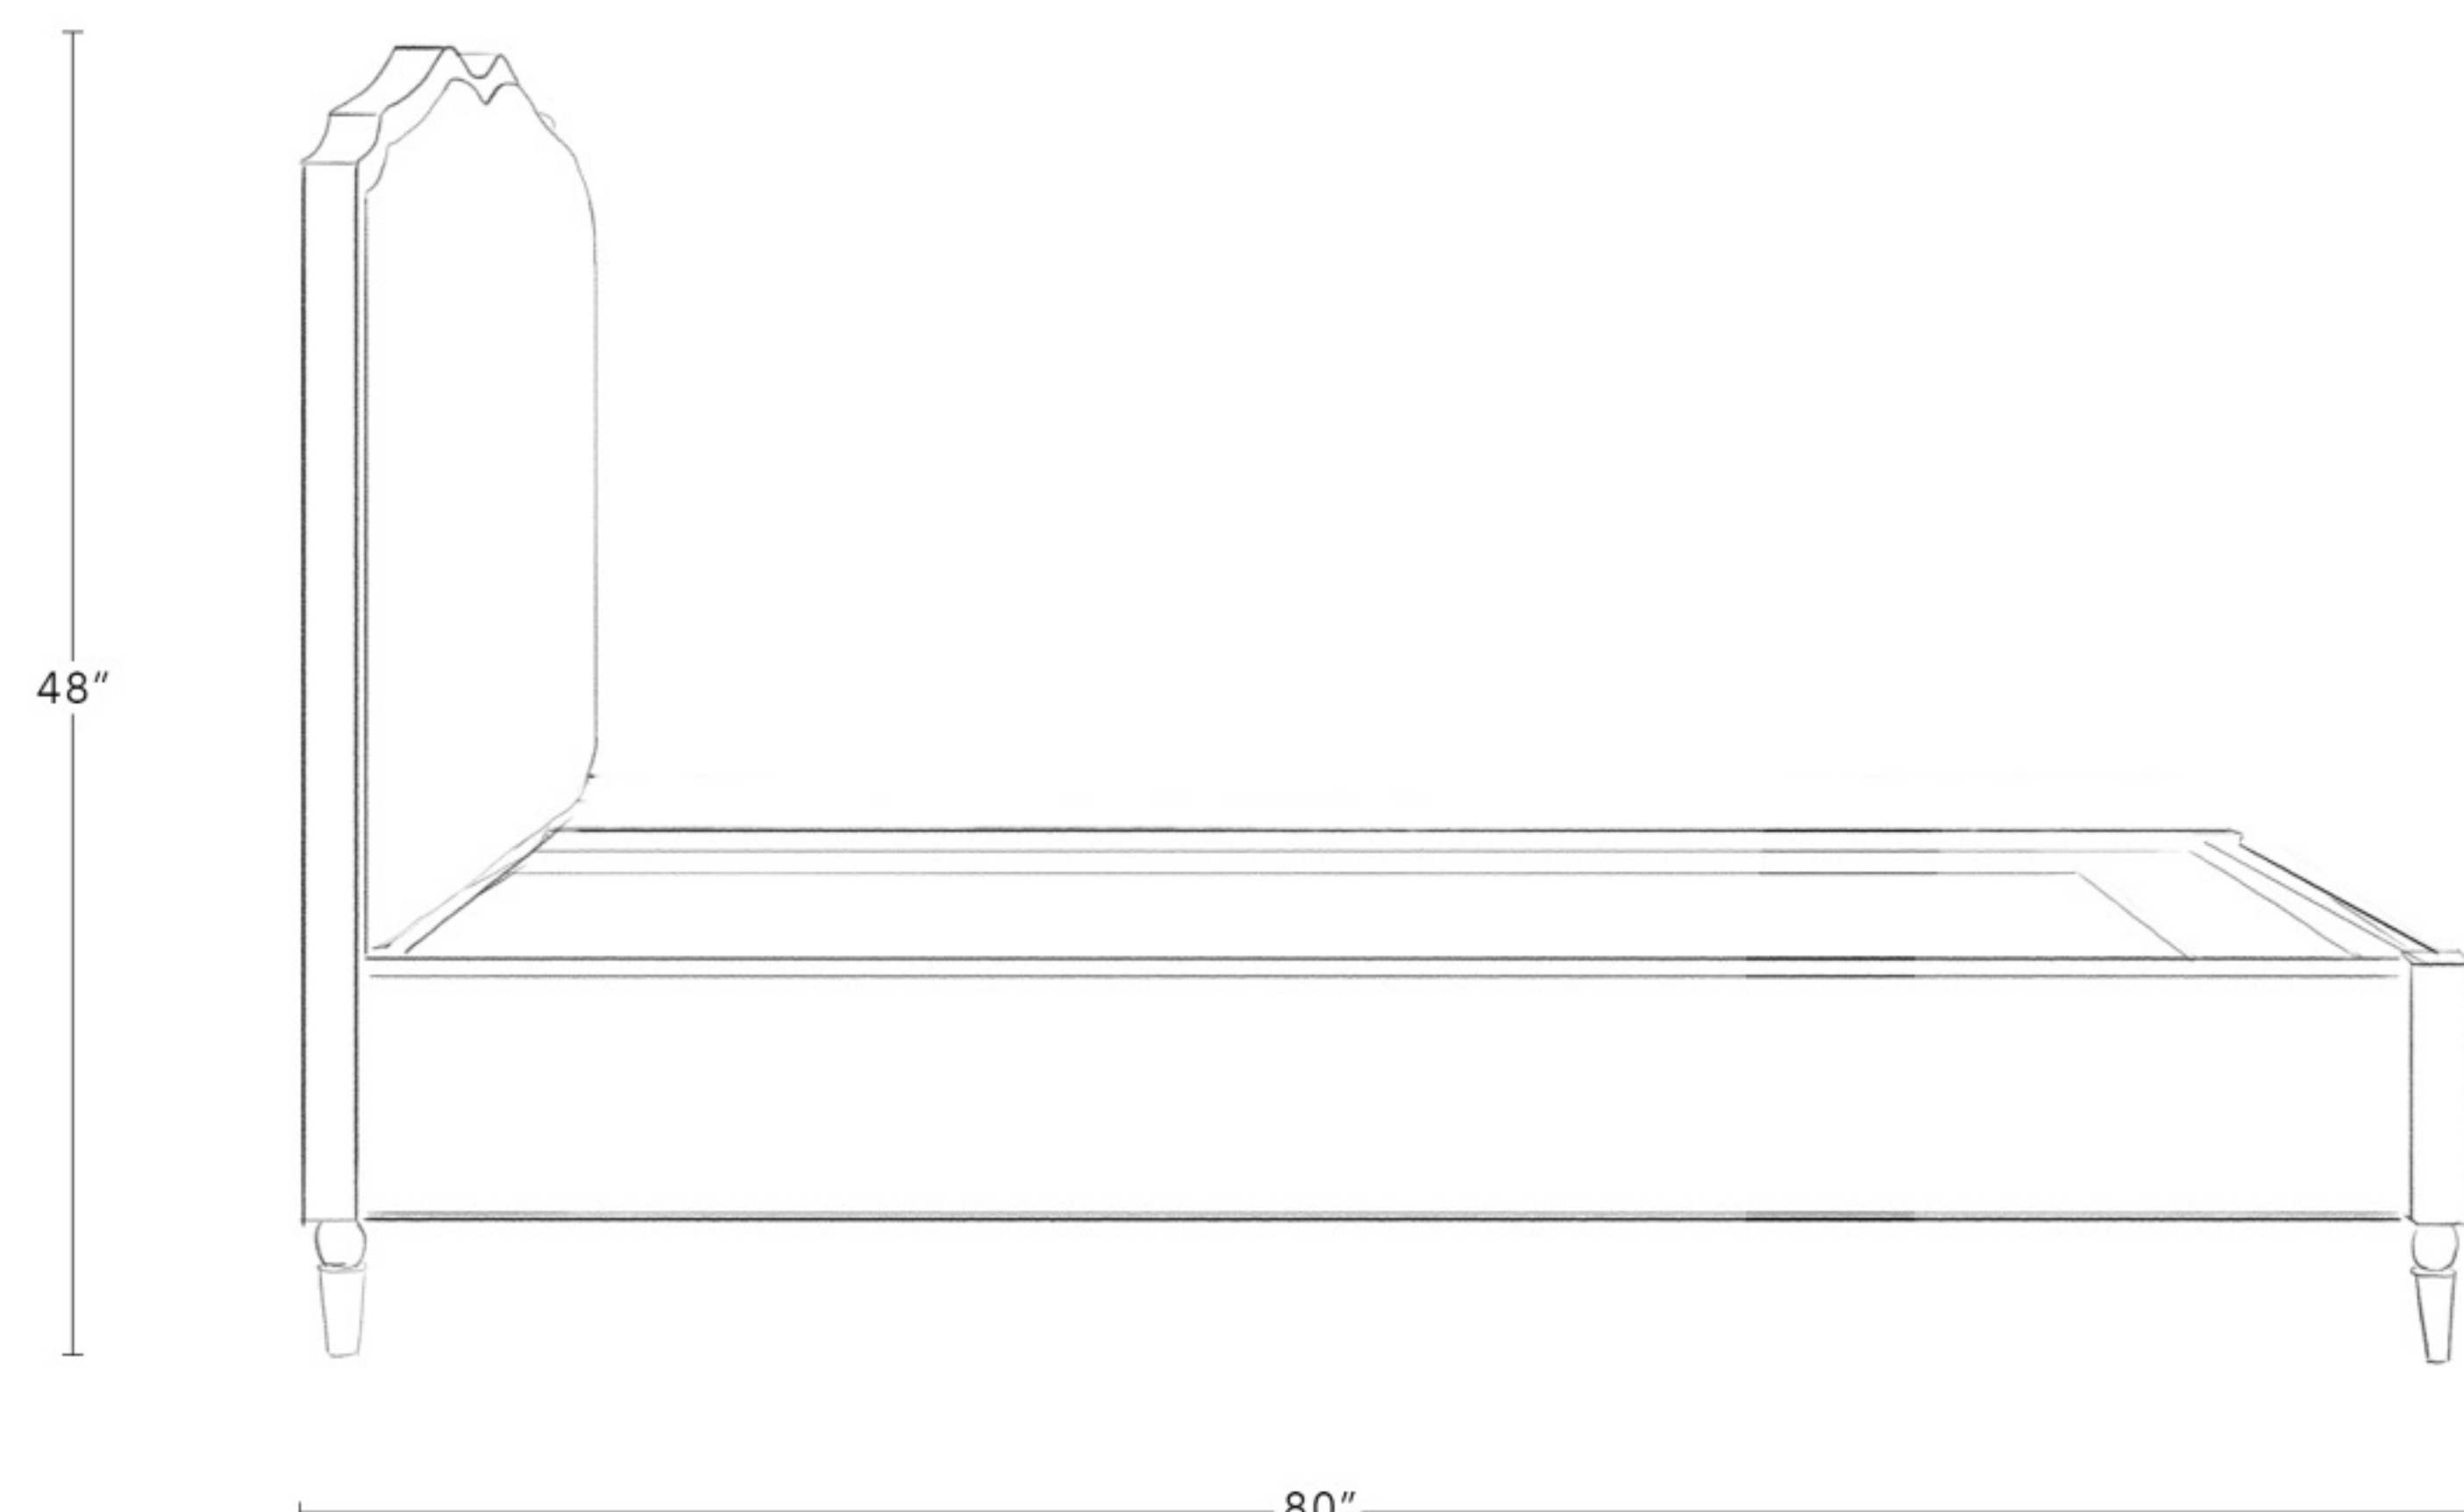

COM (Customer's Own Materials)

3 yds, plain; 4 yds print