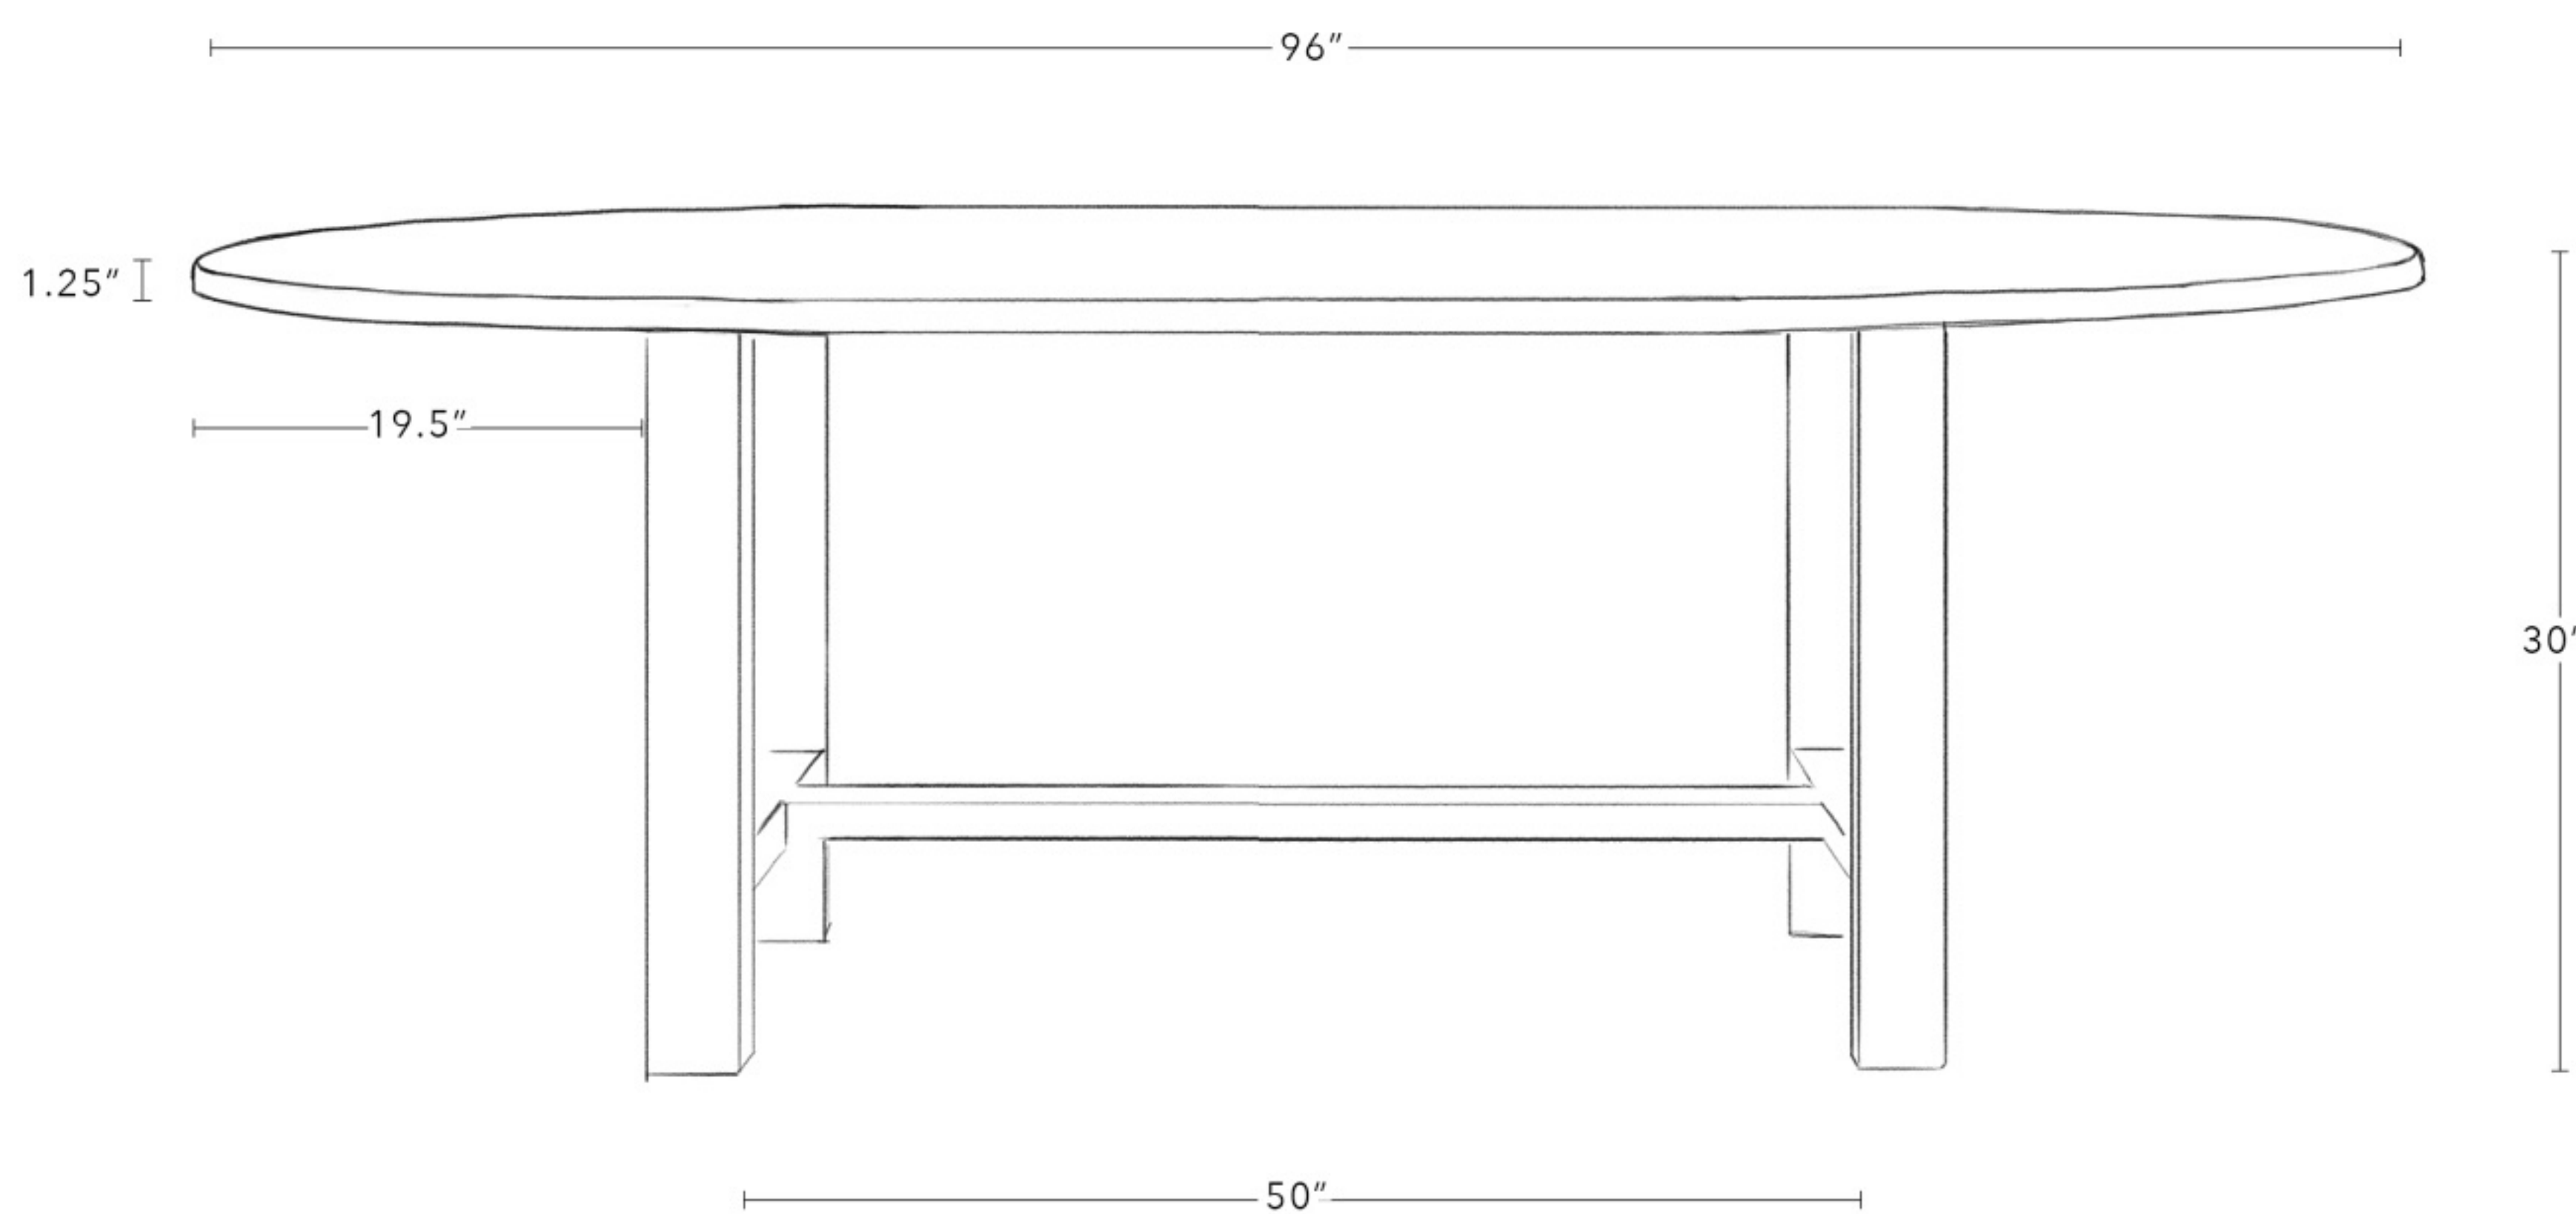

Premium Finishes

Saddle, Smoked, Ebony