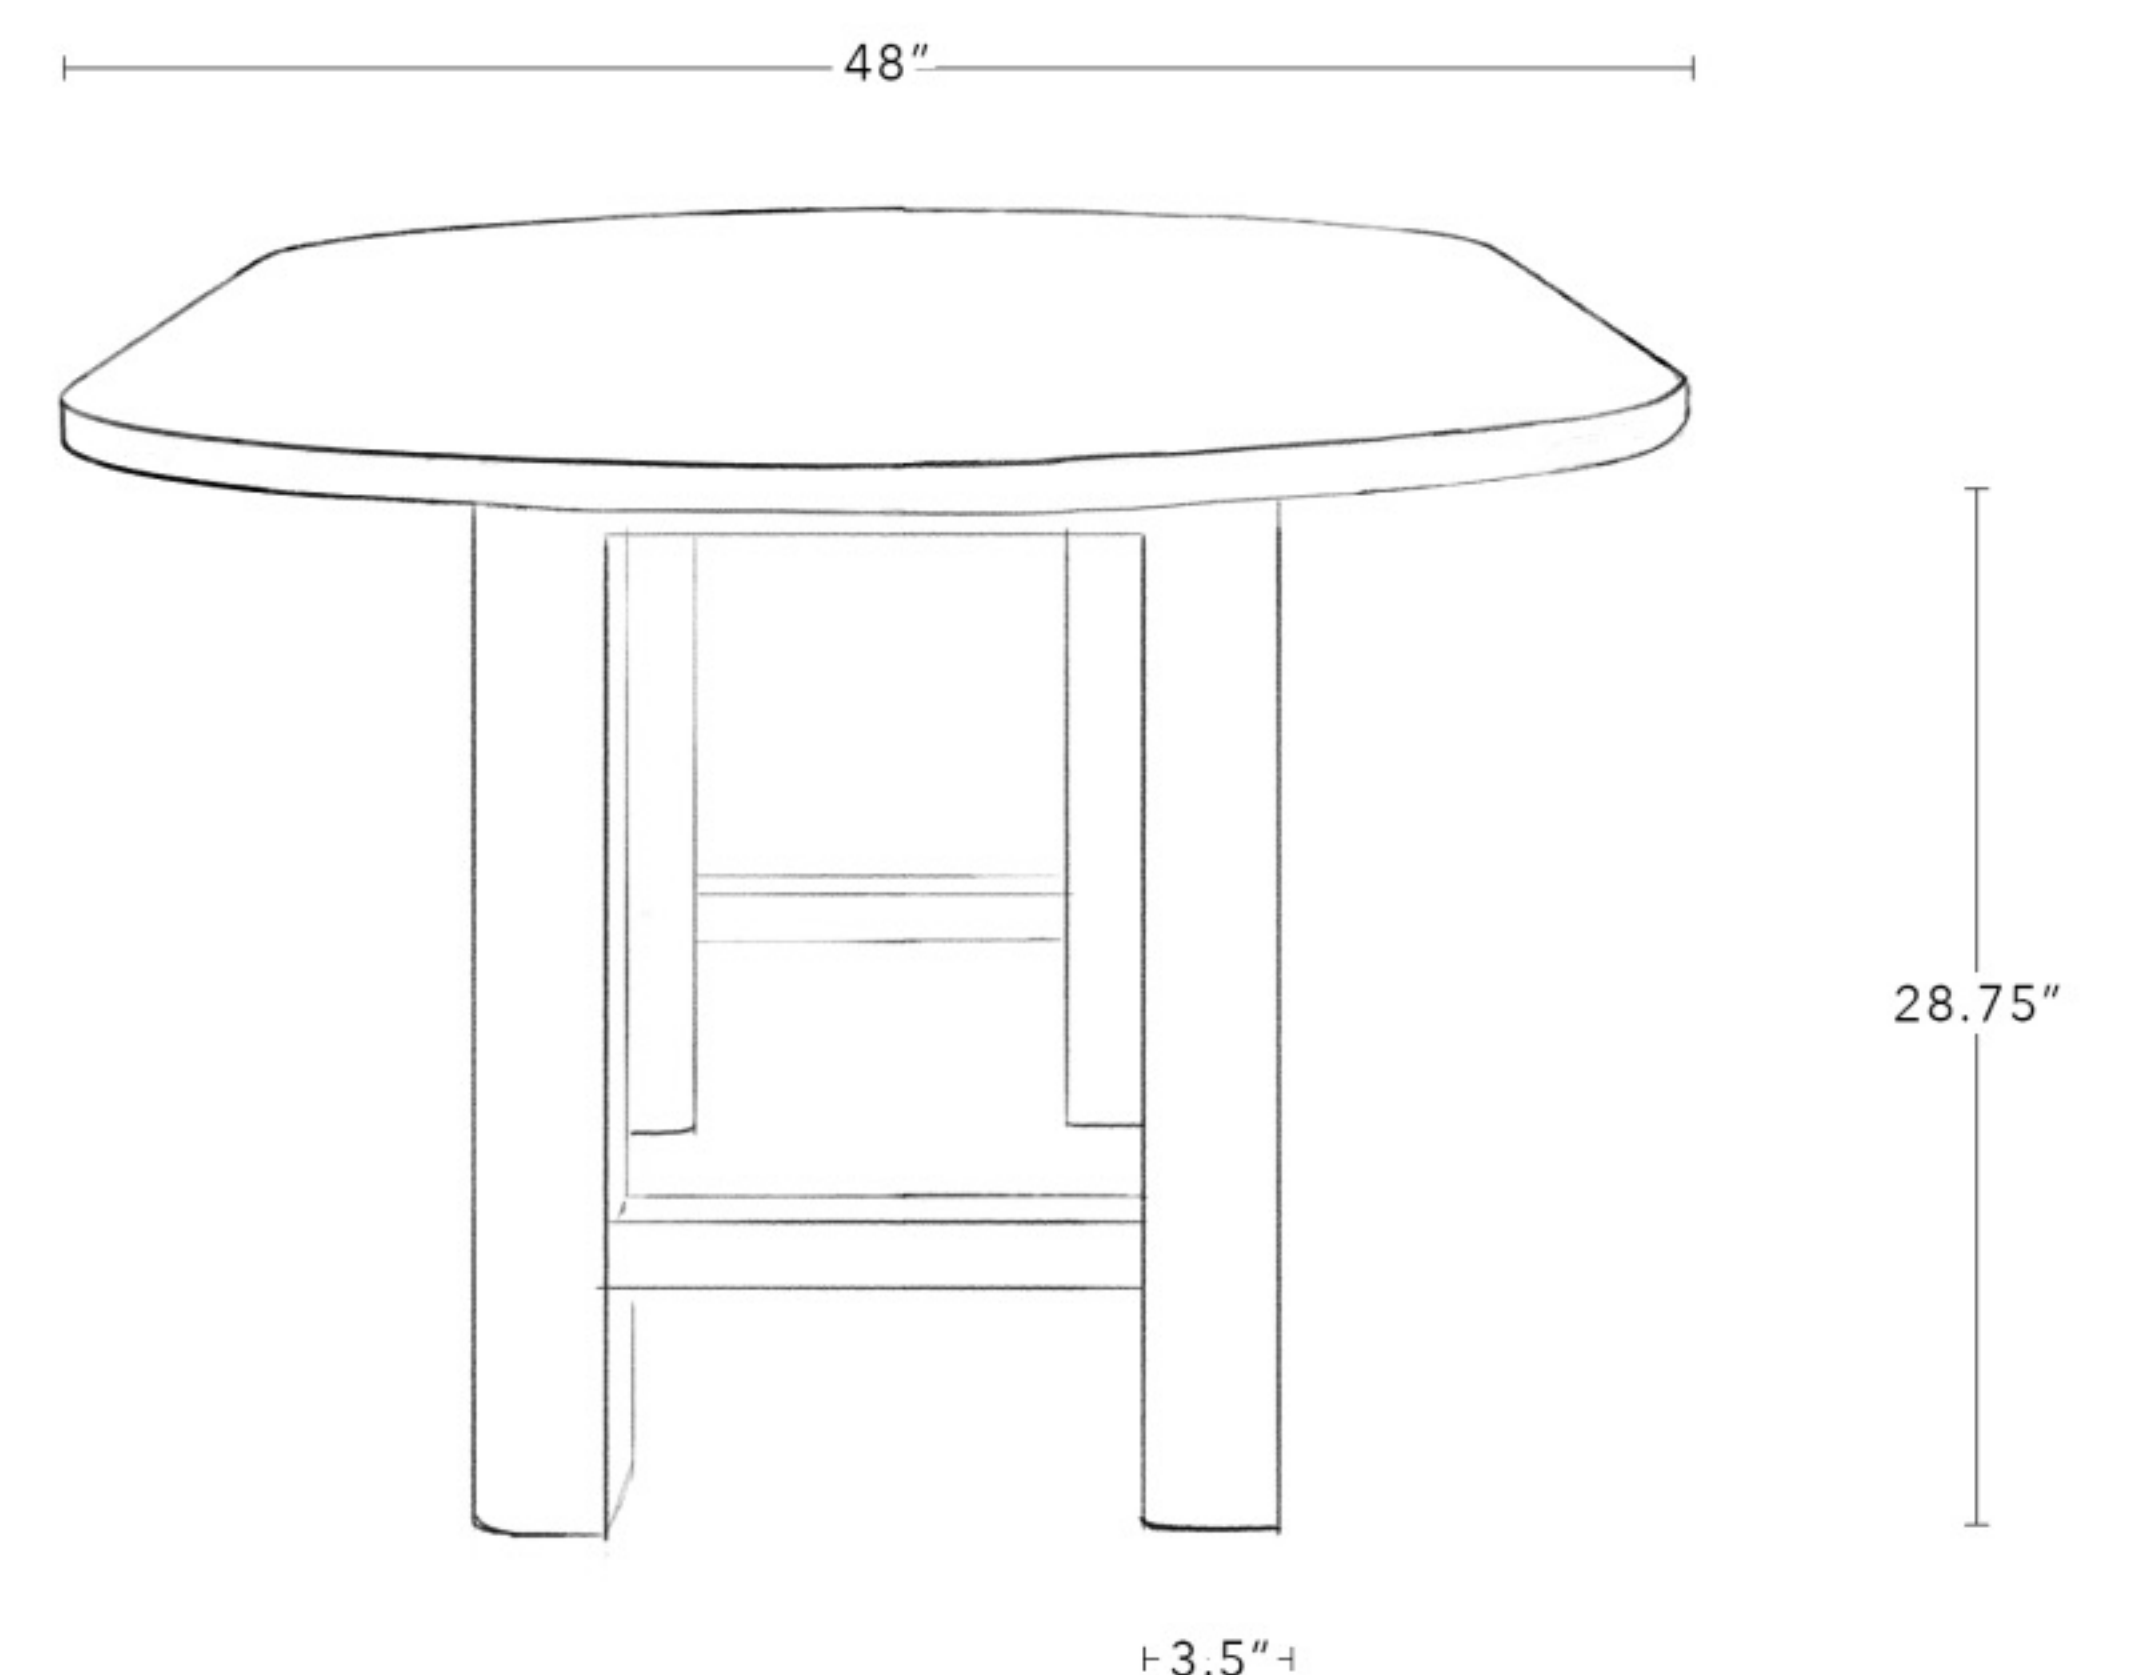

Premium Finishes

Saddle, Smoked, Ebony