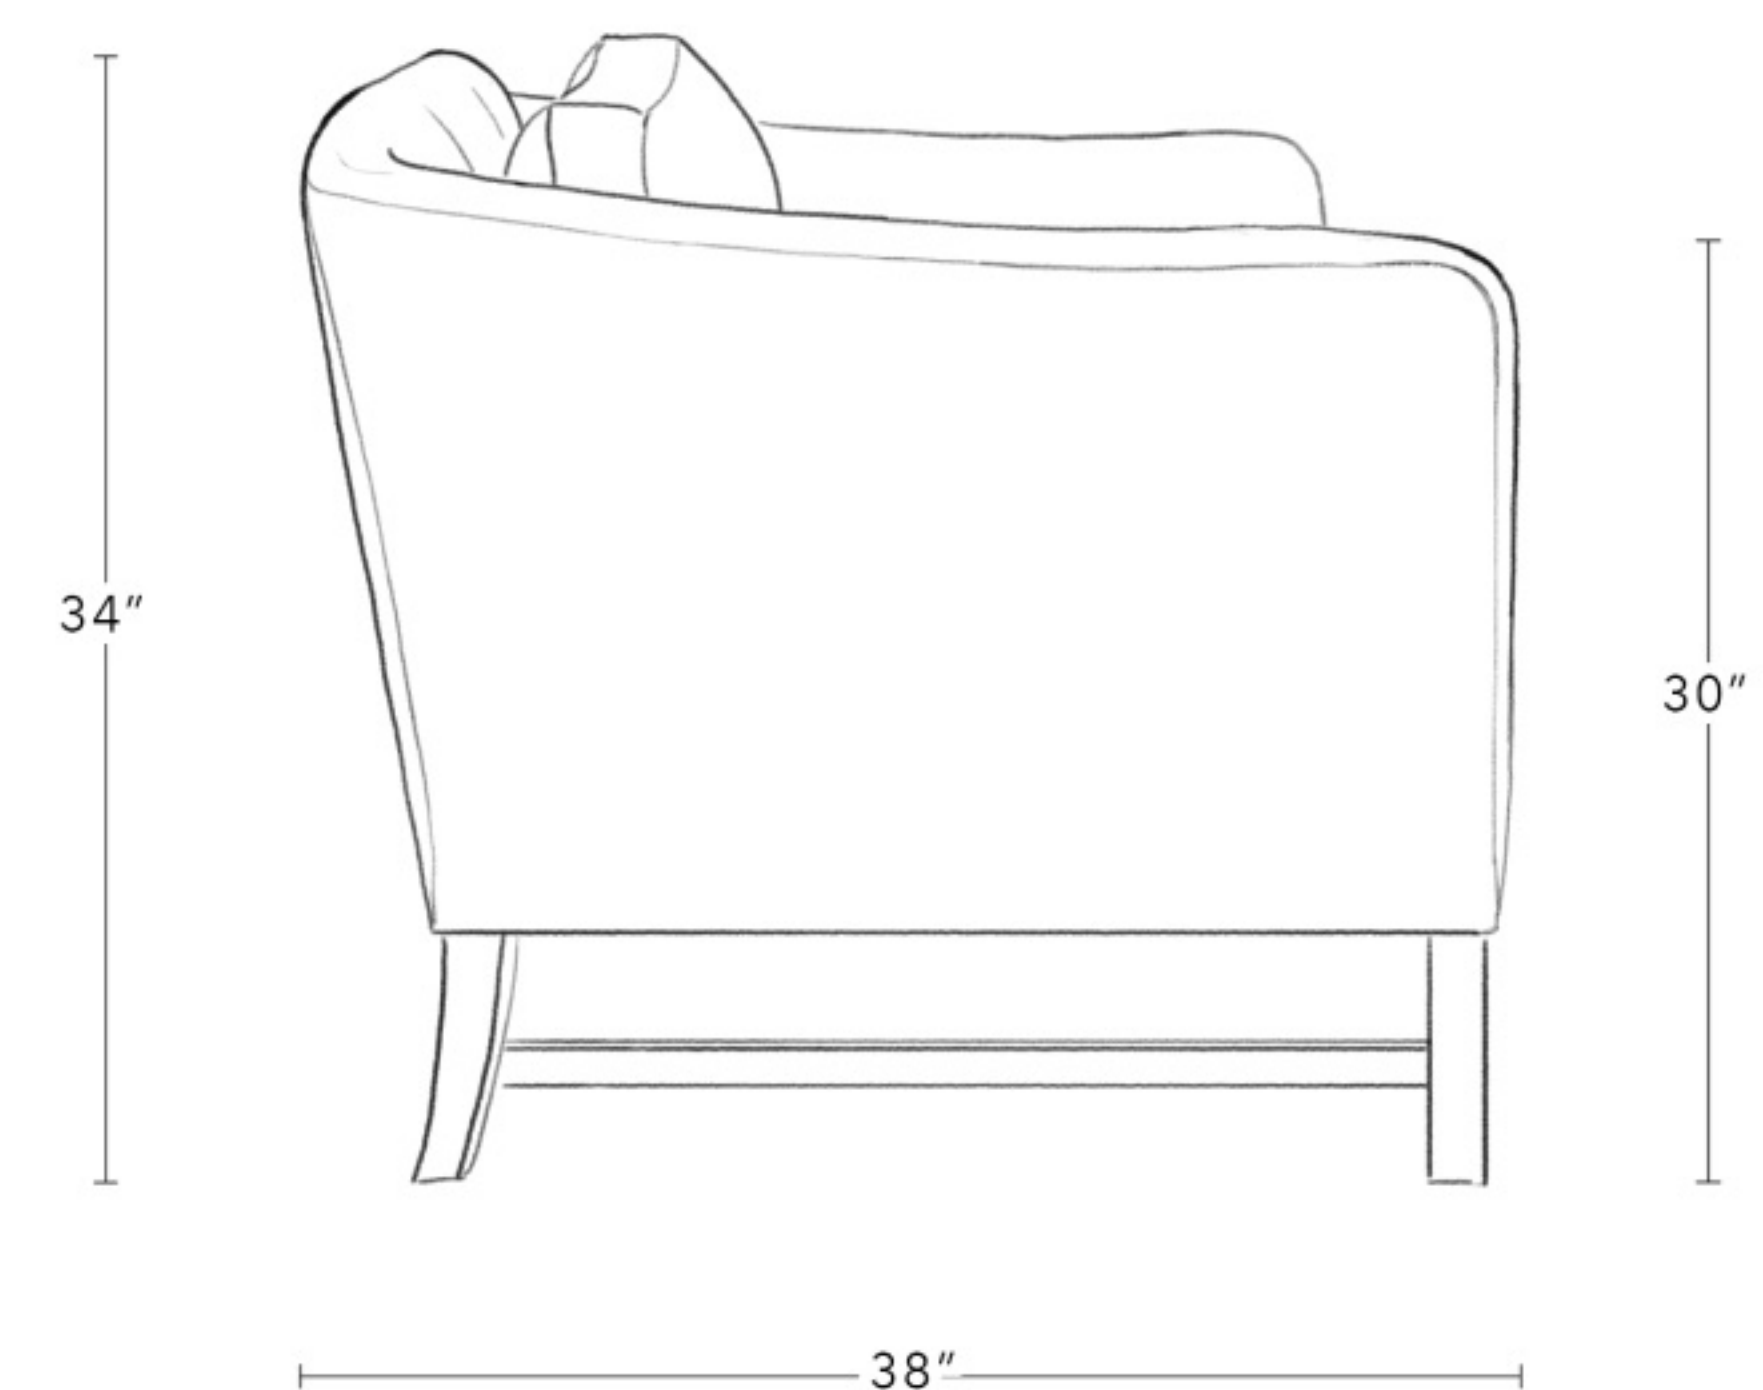

NICKEY ✧ KEHOE

CLASSIC HIGH ARM SOFA

72" W x 38" D x 34" H

The NK High Arm Sofa neither whispers nor shouts, but strikes just the right tone in every space. The ideal piece to balance an accent wall — but a wallflower it will never be. Recalling the precision of classic Scandinavian design, the smart simplicity of this piece delivers modern elegance with a dash of wit. Also available as a loveseat.

Dimensions

72" W x 38" D x 34" H

All Available Dimensions

Loveseat: 72" W x 38" D x 34" H

Standard: 90" W x 38" D x 34" H

Standard Finish

Bleached Oak, Natural Oak,
Smoked, Saddle, Dark Oak, Ebony

COM (Customer's Own Material)

18 yds plain; 18-24 yds print

COT (Customer's Own Trim)

50 yds

COL (Customer's Own Leather)

470 sqft

Contrast Welt

4 yds contrast welt

Seat Height 17.5"

Inside Seat Depth 23"

Arm Height 30"

Materials Oak, 18/18 Foam, 25/75
Down Feather

Standard Finish

Bleached Oak, Natural Oak,
Smoked, Saddle, Dark Oak, Ebony