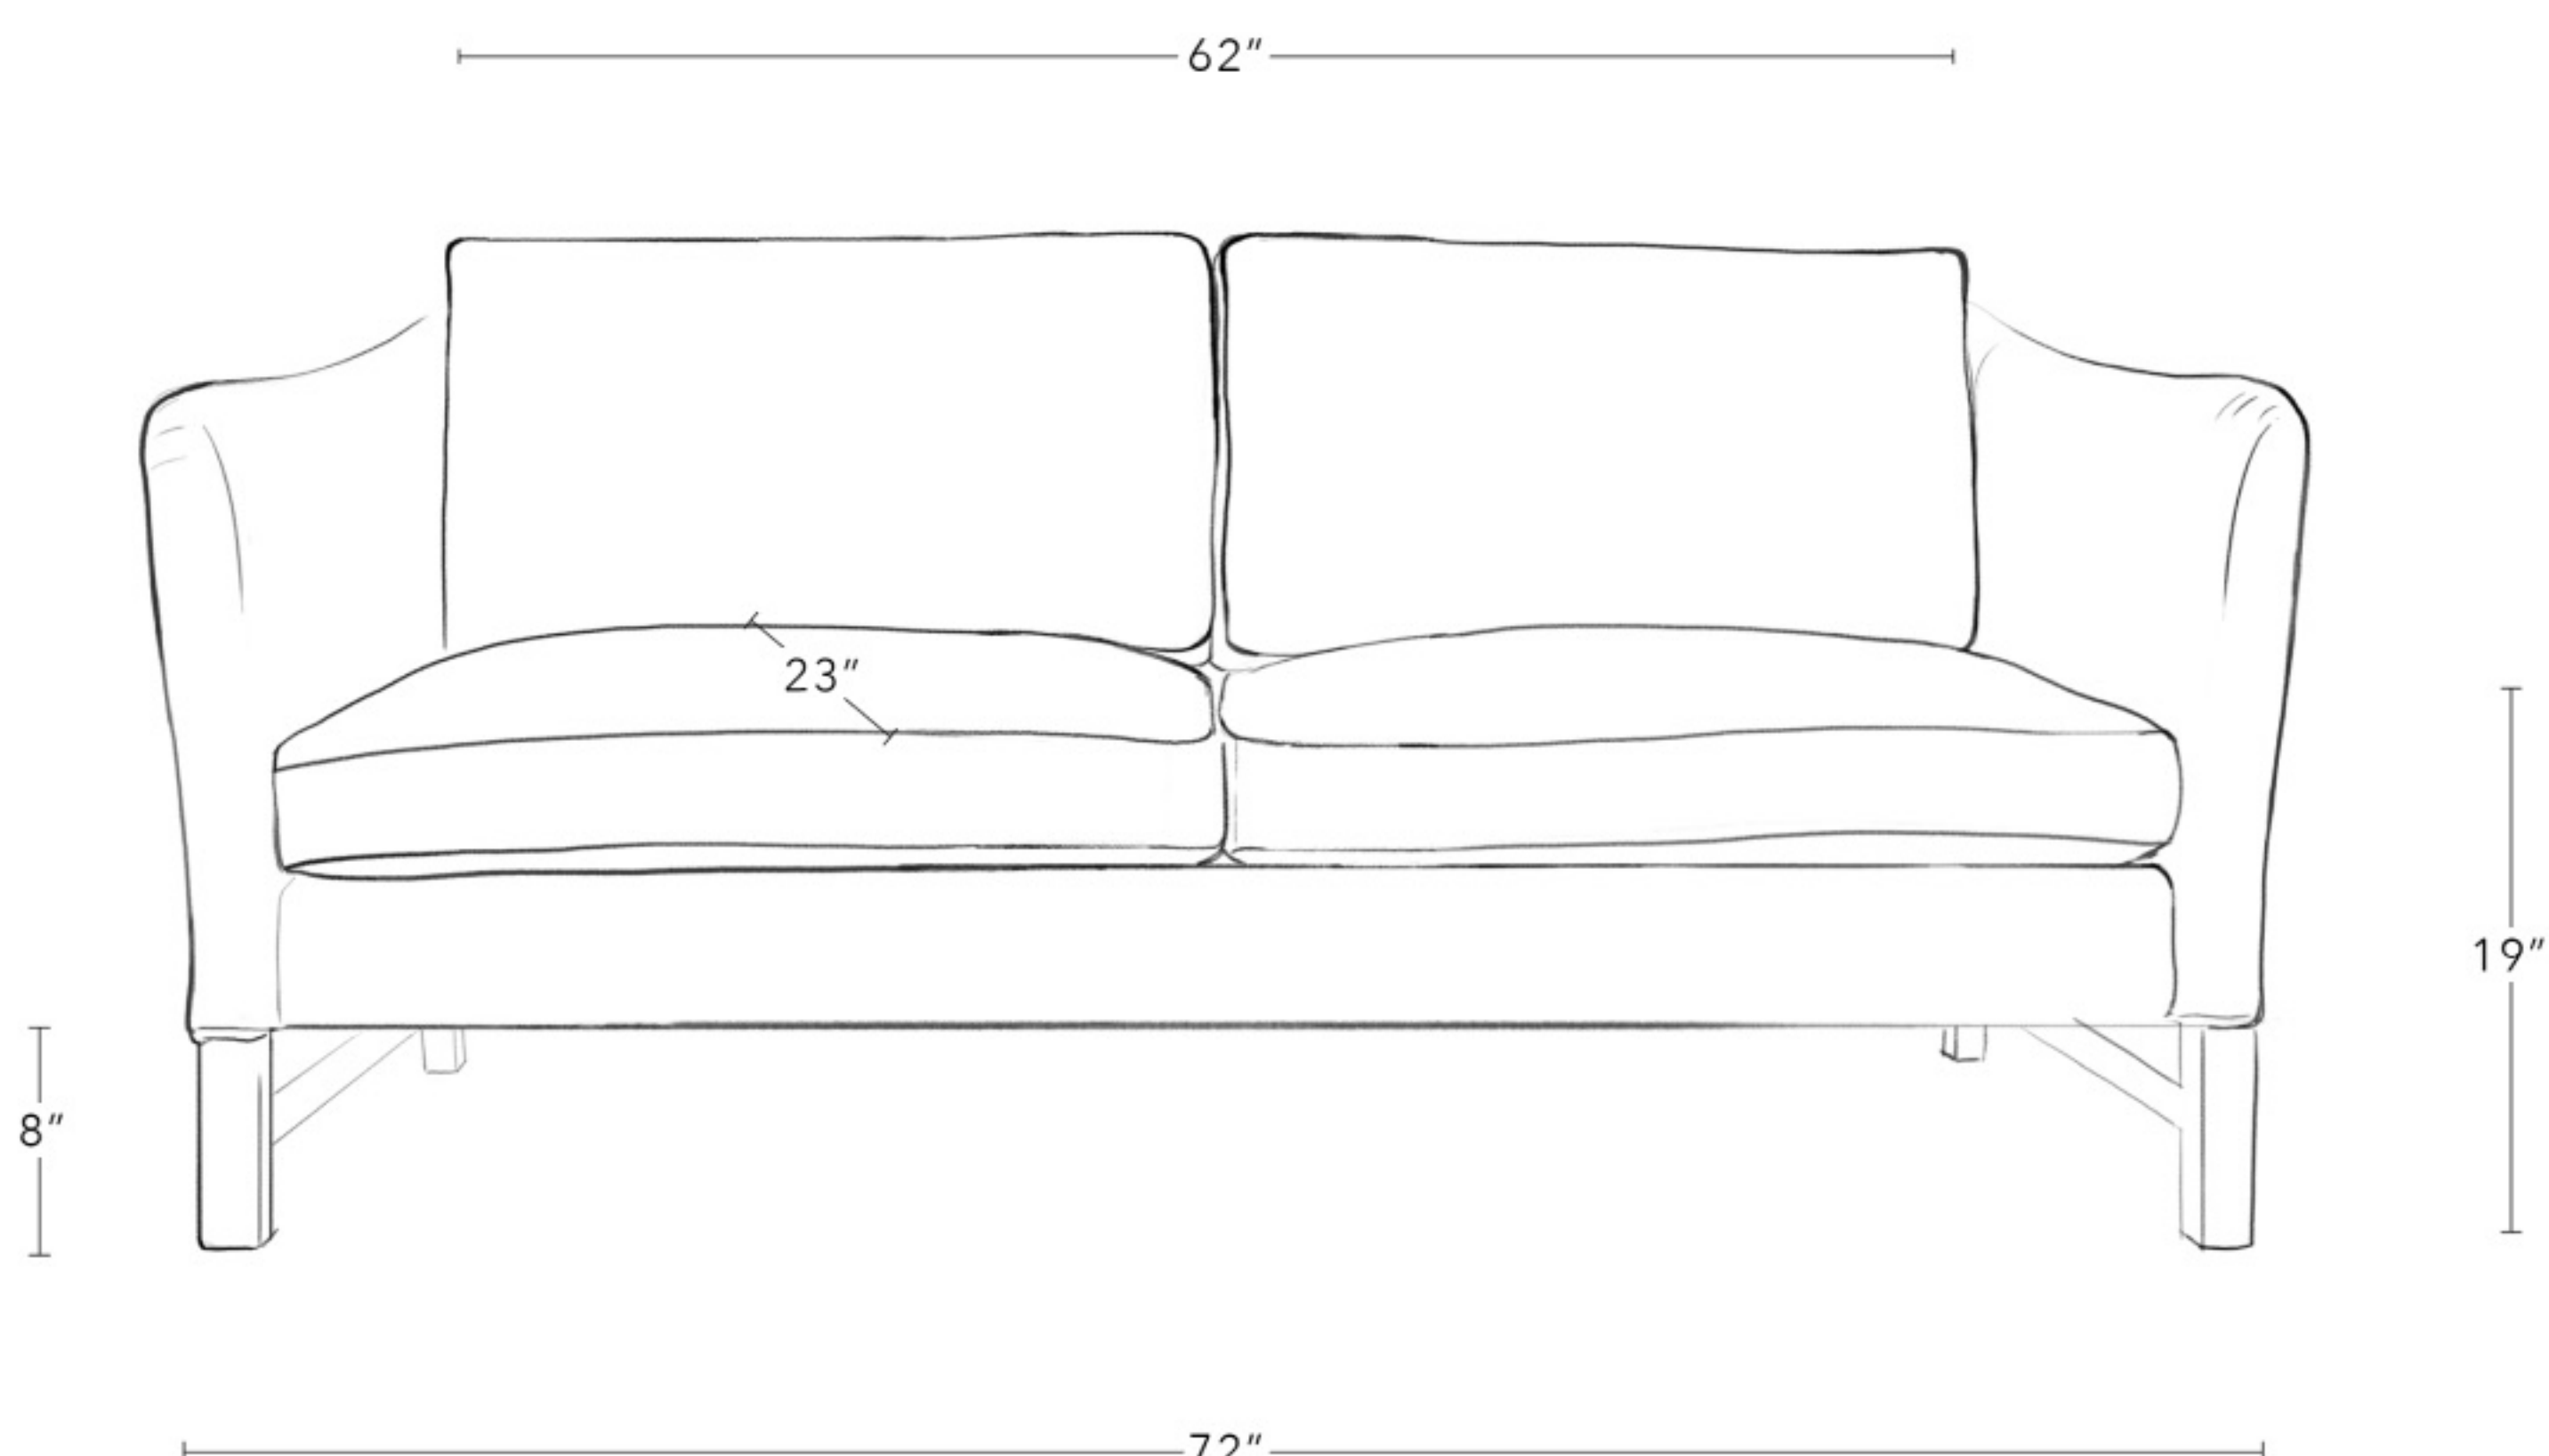

NICKEY ✧ KEHOE

CLASSIC HIGH ARM SOFA

72" W x 38" D x 34" H

The NK High Arm Sofa neither whispers nor shouts, but strikes just the right tone in every space. The ideal piece to balance an accent wall — but a wallflower it will never be. Recalling the precision of classic Scandinavian design, the smart simplicity of this piece delivers modern elegance with a dash of wit. Also available as a loveseat.

Dimensions

72" W x 38" D x 34" H

All Available Dimensions

Loveseat: 72" W x 38" D x 34" H

Standard: 90" W x 38" D x 34" H

Standard Finish

Bleached Oak, Natural Oak,
Smoked, Saddle, Dark Oak, Ebony

COM (Customer's Own Material)

18 yds plain; 18-24 yds print

COT (Customer's Own Trim)

50 yds

COL (Customer's Own Leather)

470 sqft

Contrast Welt

4 yds contrast welt

Seat Height 17.5"

Inside Seat Depth 23"

Arm Height 30"

Materials Oak, 18/18 Foam, 25/75
Down Feather

Standard Finish

Bleached Oak, Natural Oak,
Smoked, Saddle, Dark Oak, Ebony