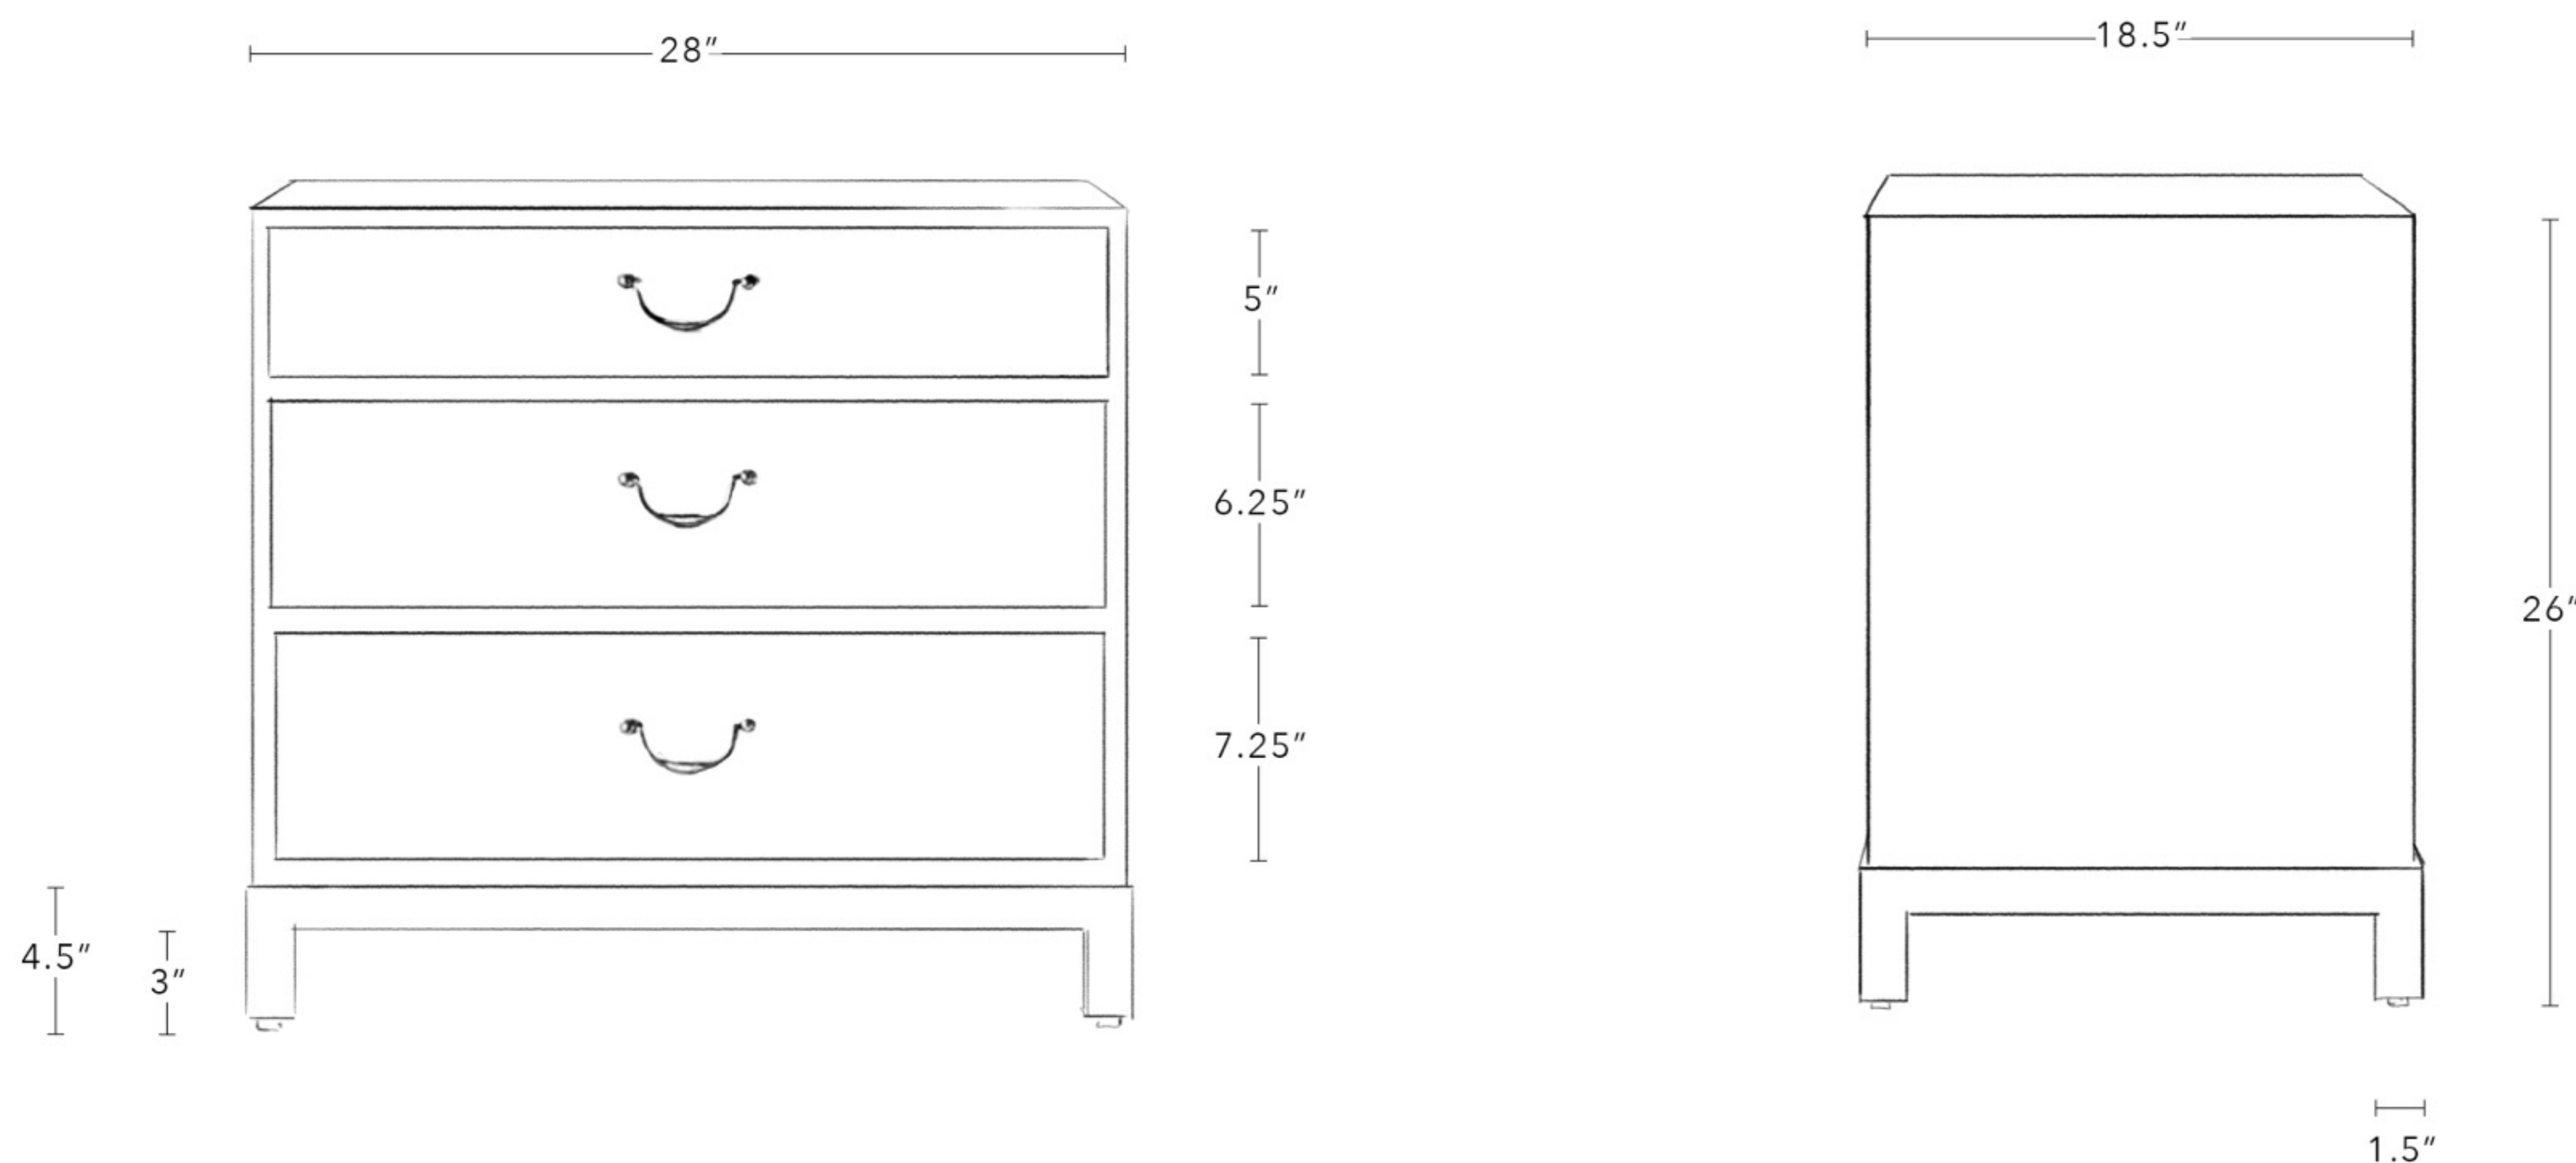

Premium Finishes

Saddle, Smoked, Ebony