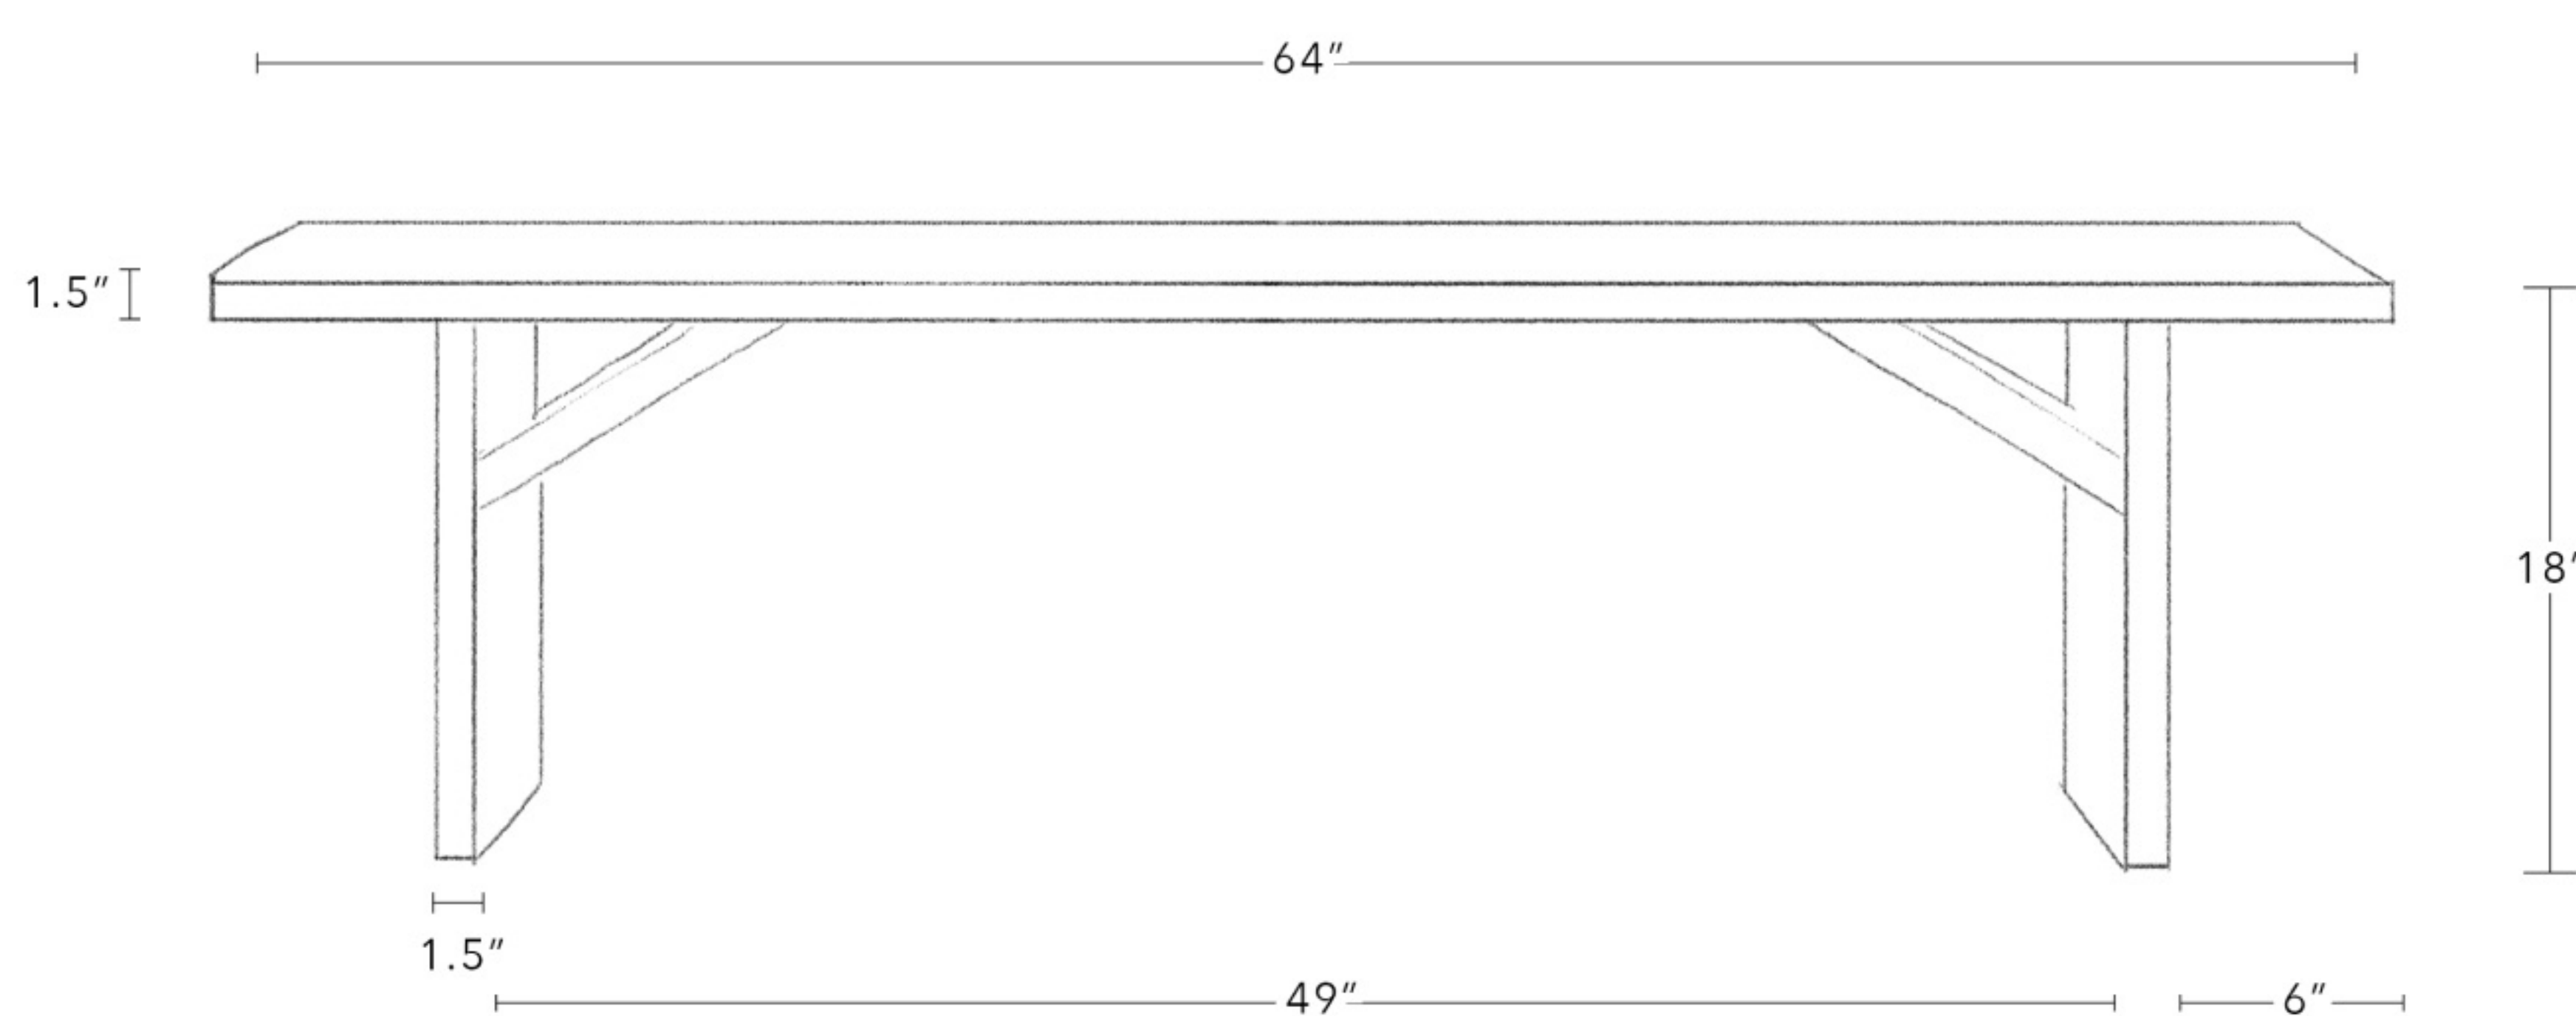

NICKEY * KEHOE

COMMUNITY HARVEST BENCH

64" W x 15" D x 18" H

Whether paired with the Community Harvest Table or as a standalone piece, this bench embodies timeless craftsmanship and enduring charm. Meticulously crafted from resilient white oak and available in a selection of stunning finish options, this bench offers both versatility and style. Customizable dimensions allow for a perfect fit in any setting, while easy maintenance instructions guarantee lasting beauty.

Dimensions

64" W x 15" D x 18" H

All Available Dimensions

64" W x 15" D x 18" H

76" W x 15" D x 18" H

Distance Between Legs 49"

Overhang 6"

Leg Height 16.5"

Leg Width 1.5"

Bench Thickness 1.5"

Materials Reclaimed Yellow Pine or White Oak

Standard Finishes

Bleached Oak, Natural Oak

Premium Finishes

Reclaimed Yellow Pine, Saddle, Smoked, Ebony, Painted