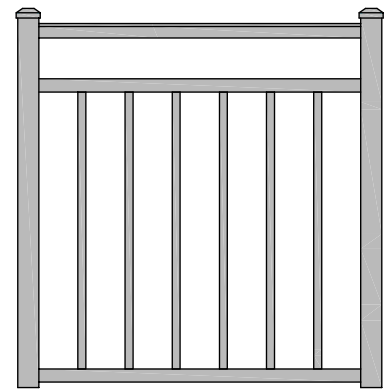

*We suggest a Tuscany Gate with the Montego Railing.

Montego Railing with Tuscany Gate

Adjustable Gates

Tuscany Series

36”W, 48”W, and 60”W Openings

VertiCable®

36”W, 48”W, and 60”W Openings

Riviera Series

36”W, 48”W, and 60”W Openings

Welded Gates

Veranda

36”W, 48”W, and 60”W Openings
1/4” Tempered Glass

Latches

Lokk Latch

Lokk Latch
Deluxe

Magna-Latch
Vertical Pull