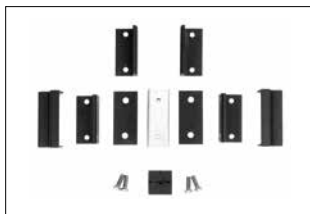

Fascia Mount Bracket Kits

Bracket Kit for Line Post