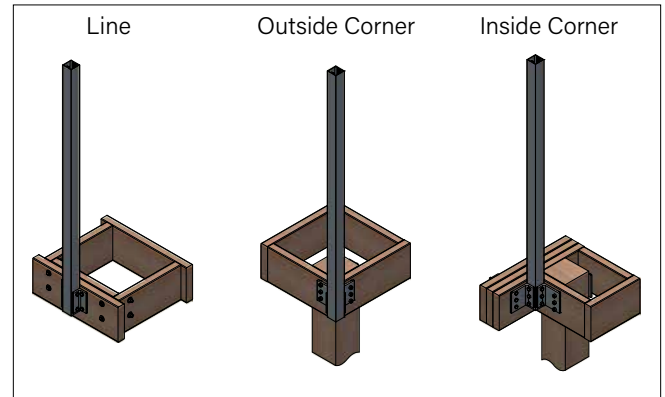

*Weight values are Actual Calculated Allowable Loads

POSTS & POST ACCESSORIES

Fascia Mount Posts 2" x 2" x .093"

	Line Post	Corner Post
Height	61"	61"
Code Compliance	IRC Approved	IRC Approved

Installation Examples