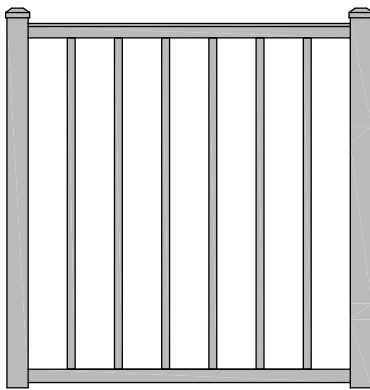

Adjustable Gates

Tuscany Series

36”W, 48”W, and 60”W Openings