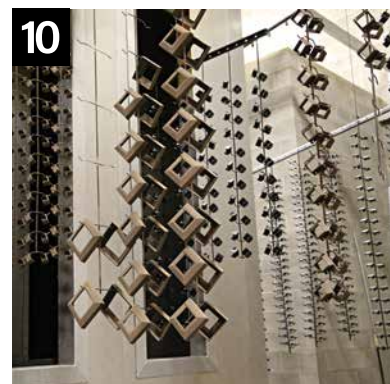

10 The powder coating is then bonded and adhered to the aluminum substrate in a 400 degree cure stage.