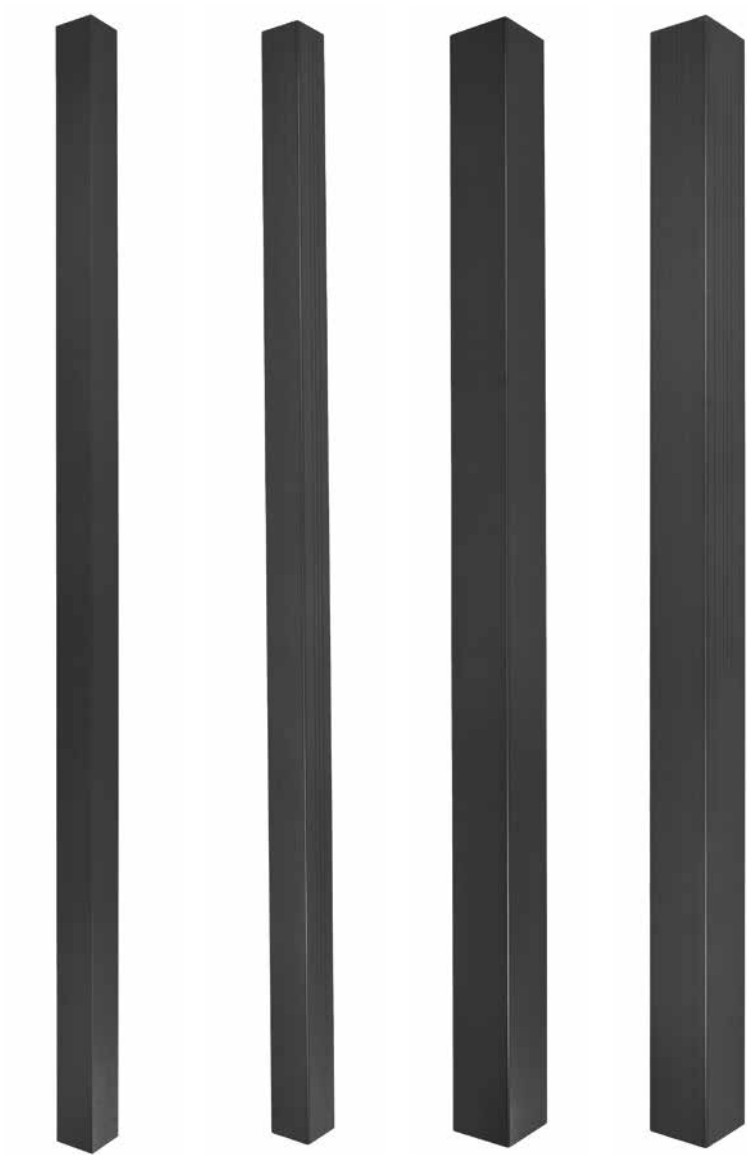

SUPPORT POSTS

	4" Post (.125" wall)	4" Deco Post (.090" wall)	6" Post (.110" wall)	6" Deco Post (.090" wall)
Heights	8-1/2', 10', 11'	8', 9', 10'	8', 9', 10'	8', 9', 10'
Inside Dimension	3-3/4"	3-3/4"	5-3/4"	5-3/4"
ASD Capacity* (Allowable Axial Loads)	8-1/2' = 17,738 lbf 10' = 16,644 lbf 11' = 14,305 lbf	8' = 13,531 lbf 9' = 12,751 lbf 10' = 11,970 lbf	8' = 25,093 lbf 9' = 25,093 lbf 10' = 25,093 lbf	8' = 16,543 lbf 9' = 16,543 lbf 10' = 16,543 lbf

*Weight values are Actual Calculated Allowable Loads