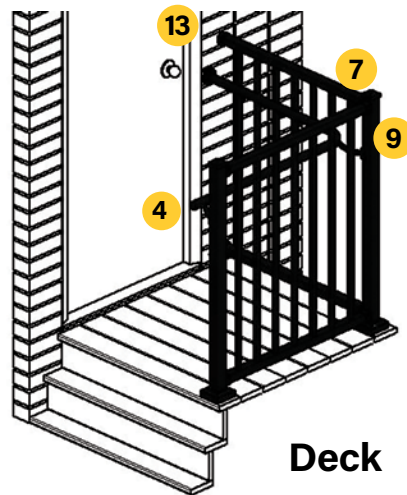

Installation Examples