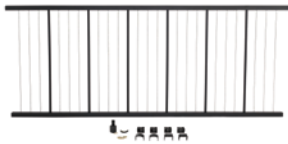

1/4" Tempered Glass Panel Specifications

Glass Panels are ordered separately.

Panel Type	Length						Height		Color		
	4' (36-1/4")	4' (42-1/4")	5' (48-1/4")	5' (54-1/4")	6' (60-1/4")	6' (66-1/4")	36" (32-1/4")	42" (38-1/4")	Clear	Grey	Bronze
Straight	•	•	•	•	•	•	•		•	Special Order	Special Order
Straight	•			•		•		•	•	Special Order	Special Order
Stair	All Stair Panels are Special Order										

Grey or Bronze Special Order
Glass Panels Available

Special Order Glass Panels
for Stair Sections

VERTICABLE®

VertiCable® Aluminum Railing

VertiCable (C80) with Mounts
 5/8" Round Baluster
 1/8" Stainless Steel Cable

Sections Include: Factory Assembled Section, Mounts (4), and Installation Instructions.

Section Type	Length					Height	
	4'	5'	6'	7'	8'	36"	42"
Straight w/Aluminum Balusters	•	•	•			•	
Straight w/Aluminum Balusters and Rail Support				•	•	•	
Straight w/Stainless Steel Balusters	•	•	•				•
Stair w/Stainless Steel Balusters	•	•	•			•	•