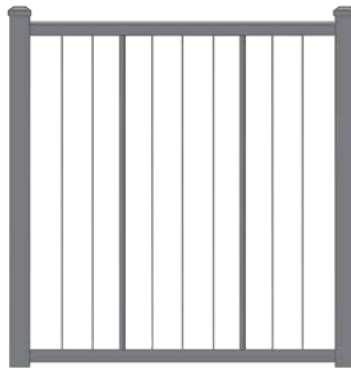

*We suggest a Tuscany Gate with the Montego Railing.

Montego Railing with Tuscany Gate

Adjustable Gates

Tuscany Series

36”W, 48”W, and 60”W Openings

VertiCable®

36”W, 48”W, and 60”W Openings

Riviera Series

36”W, 48”W, and 60”W Openings

Welded Gates

Veranda

36”W, 48”W, and 60”W Openings
1/4” Tempered Glass

Latches

Lokk Latch

Lokk Latch
Deluxe

Magna-Latch
Vertical Pull