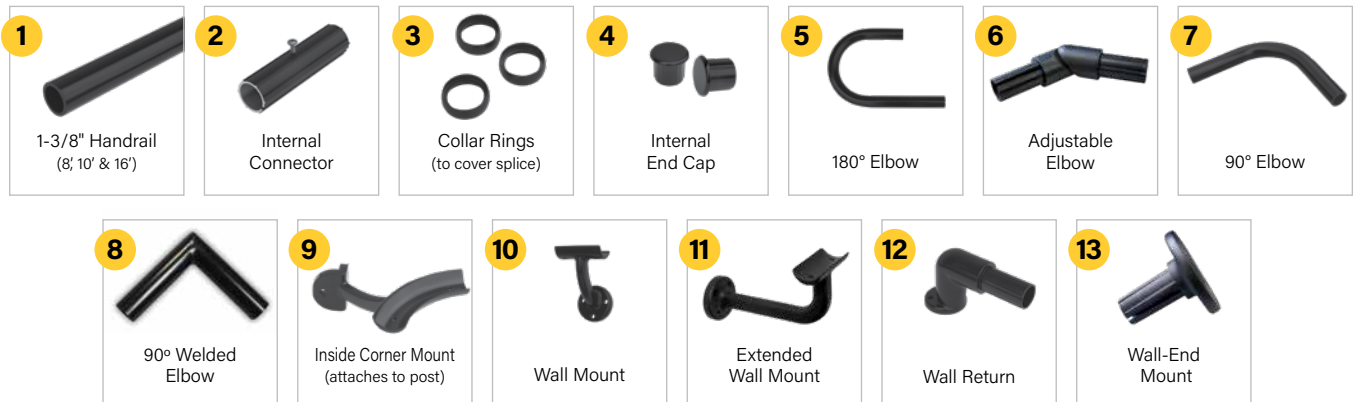

90° Welded Elbow Detail