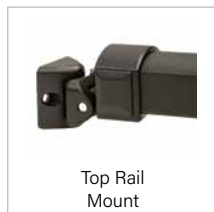

Optional Specialty Mounts:

Stair Double Swivel Mounts

Available as a 2 pack or 3 pack. These mounts are not included with sections.

A 2 pack contains (1) top mount, (1) bottom mount, and screws.