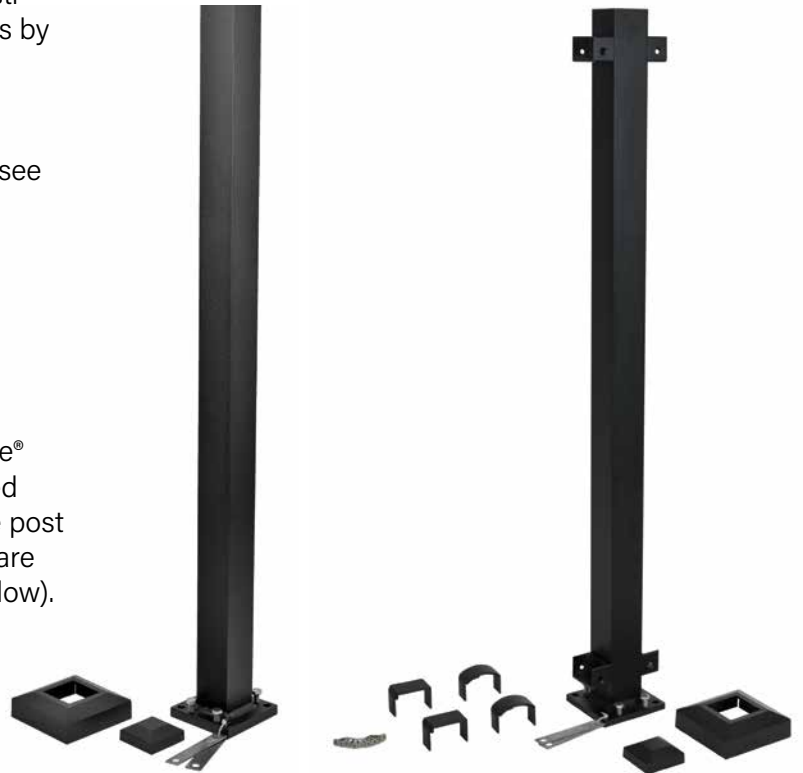

Assembled Post Kit

POST KITS

Westbury® Aluminum Railing Post Kits contain all the components necessary to assemble a railing post. Kits eliminate the need to order post components by providing everything in one box.

Post Kits are available in a variety of post sizes (see charts on page 21).

Post Kits Include:

- Post
- Flat Cap*
- 2-piece Post Flair

Assembled Post Kits are available for VertiCable® Sections without mounts and Tuscany Assembled Sections. Kits come with mounts attached to the post reducing installation time. Assembled Post Kits are available for a variety of post types (see chart below).

Assembled Kits Include:

- Post with Section Mounts Attached
- Flat Cap*
- 2-piece Post Flair

Post Kit