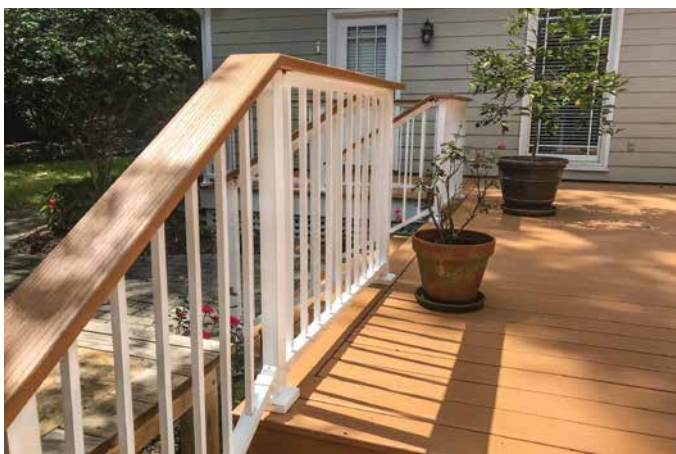

DRINK RAIL ADAPTER

Turn your Westbury® Aluminum Railing Top Rail into the perfect spot for your morning cup of coffee or cool afternoon drink while enjoying your outdoor living space.

This sturdy adapter is ready to install with pre-drilled holes, allowing for a fast installation. Once attached just add the material of your choice and you are ready to enjoy your new space.