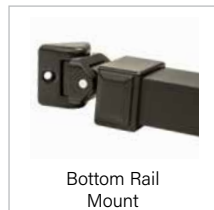

Available as a 4 pack or 6 pack. These mounts are not included with sections.

A 4 pack contains (2) top mounts, (2) bottom mounts, and screws.

A 6 pack contains (2) top mounts, (4) mid/bottom mounts, and screws.