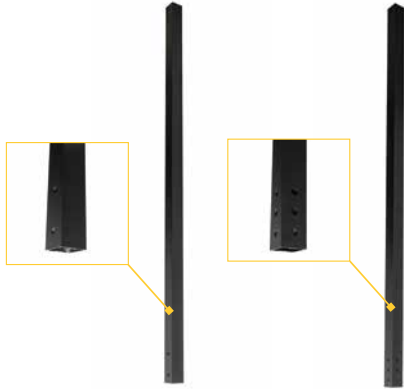

POSTS & POST ACCESSORIES

Fascia Mount Posts 2" x 2" x .093"

	Line Post	Corner Post
Height	61"	61"
Code Compliance	IRC Approved	IRC Approved