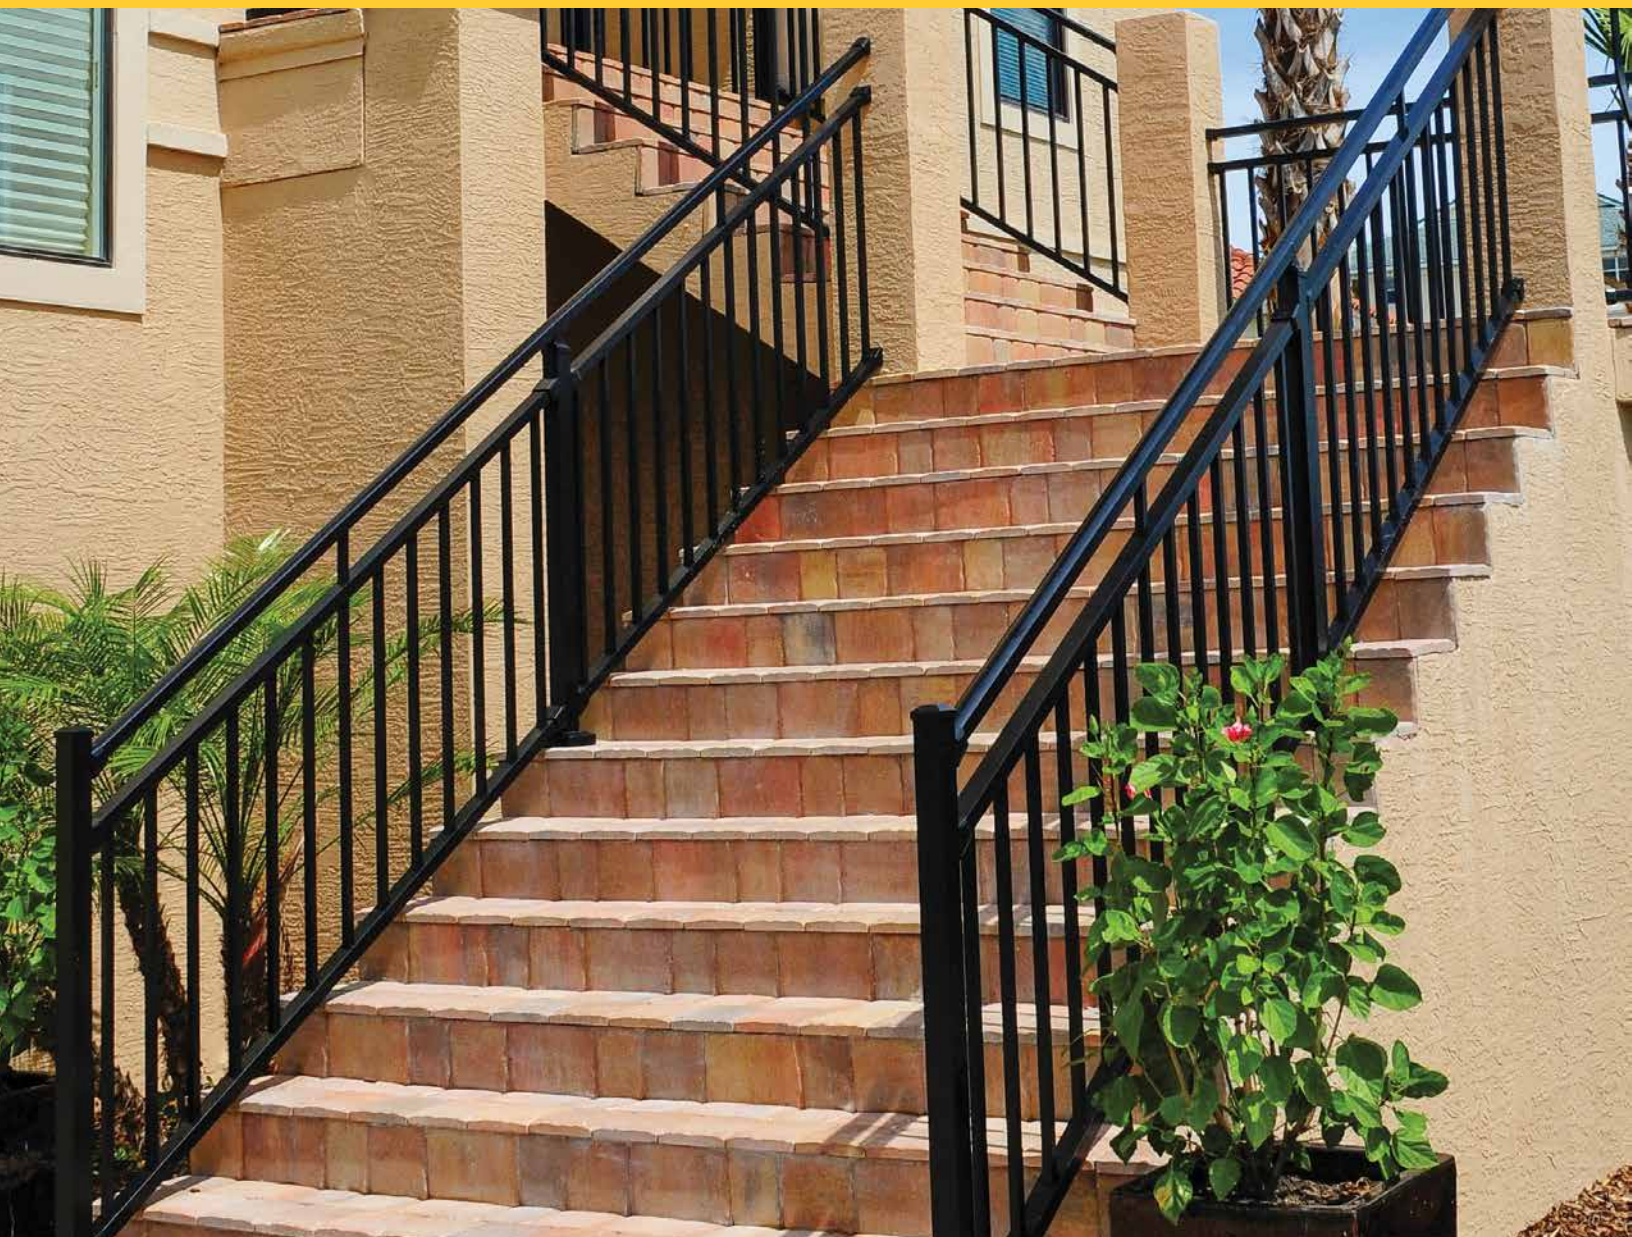

RIVIERA SERIES