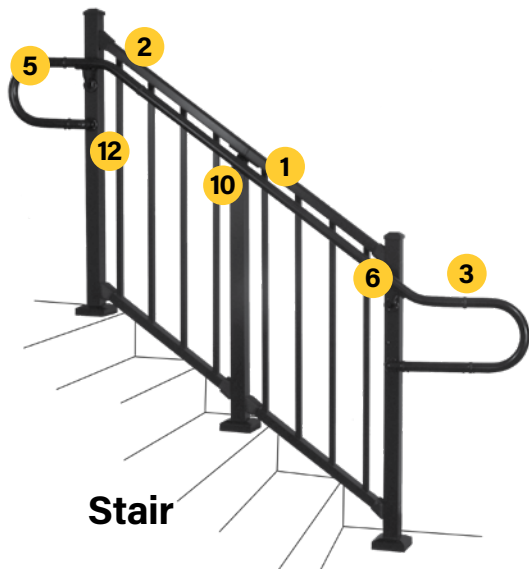

Installation Examples