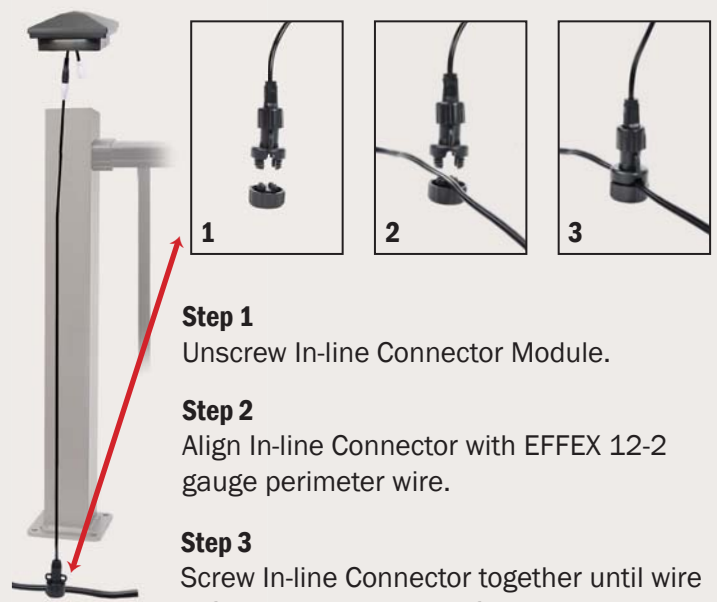

All DekPro™ EFFEX Lighting Products are Non-Polarity Sensitive

Wiring Overview

Rail Wiring Overview

Quick Connect Wiring

Transformer

Run cable from the transformer up inside the first post to the post light (left) and connect via Quick Connect connections. From there, use a 9' Quick Connect cable to run through the top rail to the next post. Continue this process until all post caps are connected. (Brackets and posts will need to be drilled using a 3/8" drill bit to accommodate cable)

In-Line Connector (Optional)

Step 1

Unscrew In-line Connector Module.

Step 2

Align In-line Connector with EFFEX 12-2 gauge perimeter wire.

Step 3

Screw In-line Connector together until wire is fully pierced and cap fully seated.