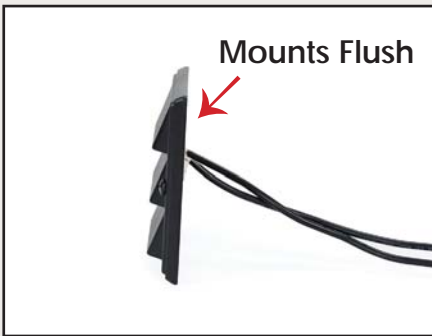

DekPro™ EFFEX Strip Light

Sold in any quantity.

Light strip commonly used for stair lighting and/or under rail lighting. Uses 3M adhesive backing to attach to any clean flat surface. High quality LED Lights. Measures 5/16" wide and available in 2 lengths. Trimmable to length in 2" increments. Features 2 quick connect leads for easy wiring.

Item #: DPSL30 - 30" Strip Light (2.5 Watts)
Item #: DPSL55 - 55" Strip Light (4.5 Watts)

DekPro Quick Connect System