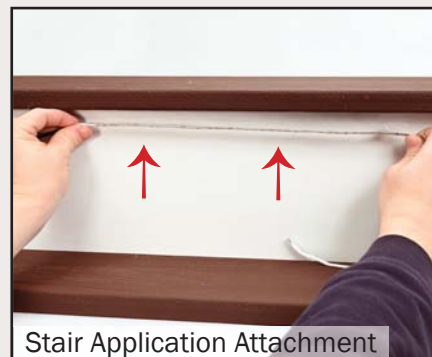

Stair Application Attachment