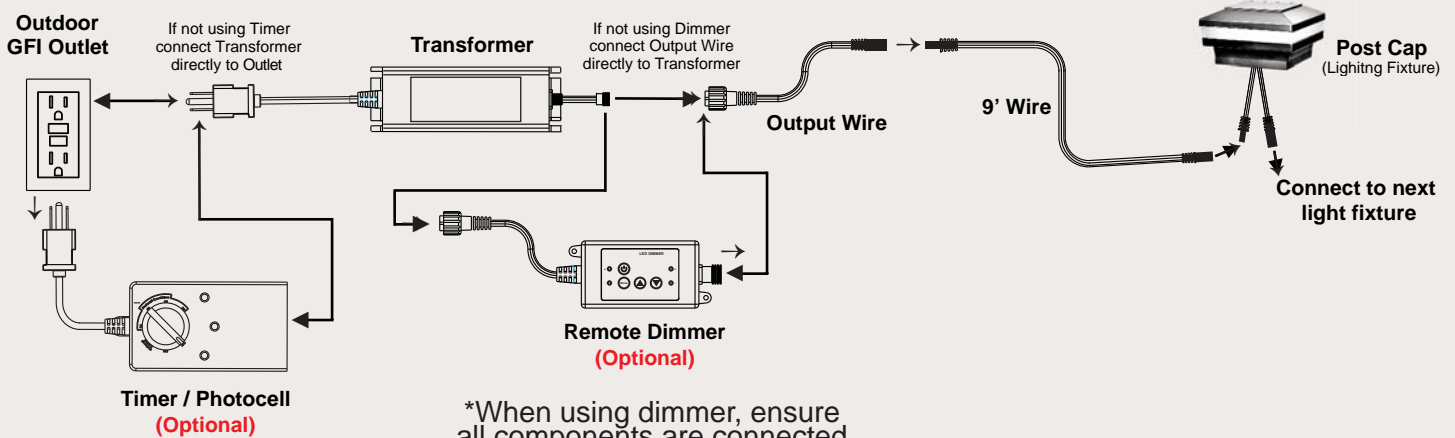

In-Line Connector (Optional)

Step 1

Unscrew In-line Connector Module.

Step 2

Align In-line Connector with EFFEX 12-2 gauge perimeter wire.

Step 3

Screw In-line Connector together until wire is fully pierced and cap fully seated.

Power Supply Diagram

When using dimmer, ensure all components are connected before powering transformer

Available Thru:

Marketed and Distributed by:

WWW.DEKPROMFG.COM