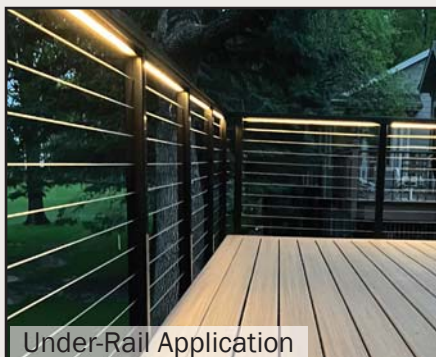

Under-Rail Application