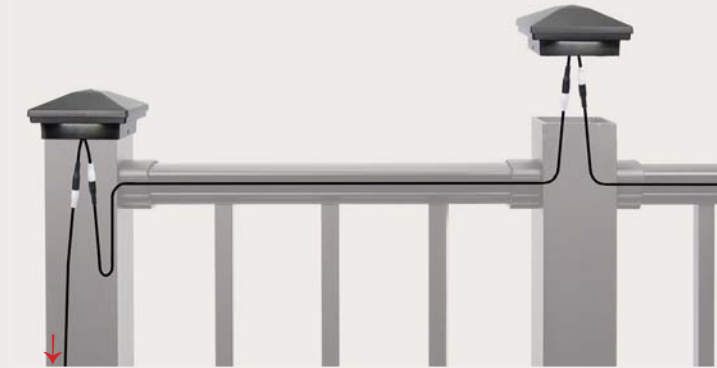

Wiring Overview

Rail Wiring Overview

Quick Connect Wiring

Transformer

Run cable from the transformer up inside the first post to the post light (left) and connect via Quick Connect connections. From there, use a 9' Quick Connect cable to run through the top rail to the next post. Continue this process until all post caps are connected. (Brackets and posts will need to be drilled using a 3/8" drill bit to accommodate cable)