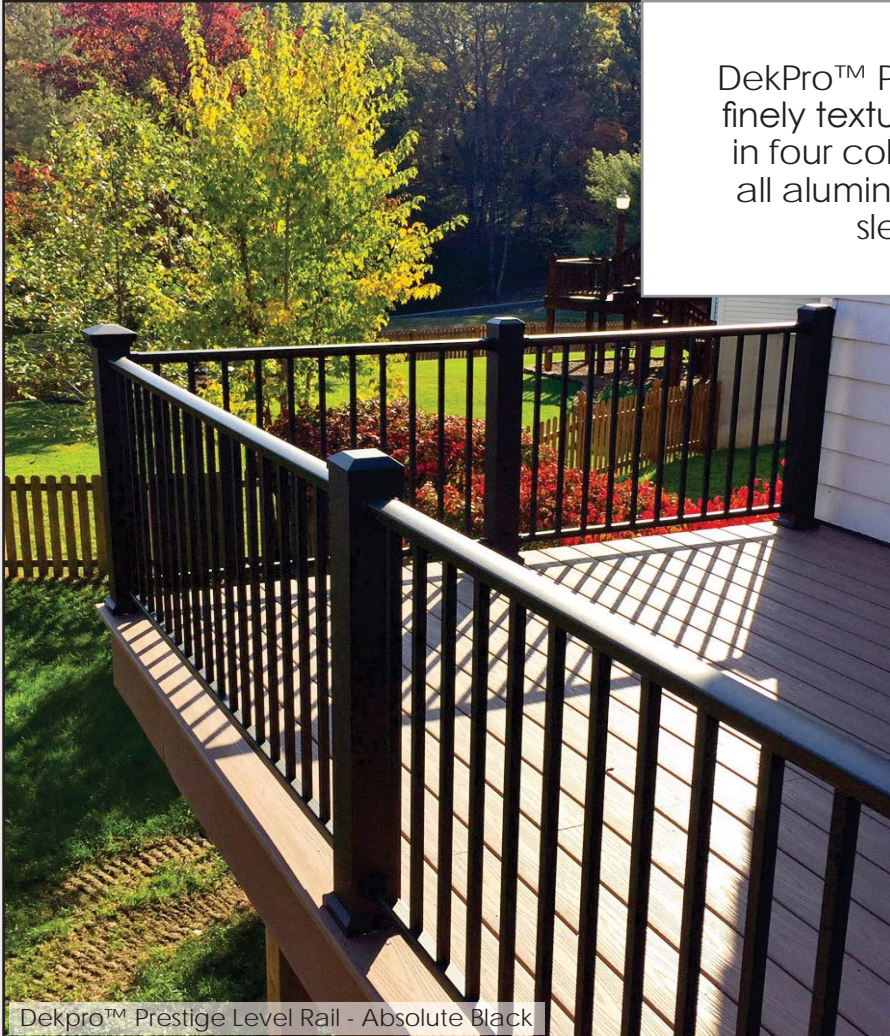

# Level Railing

DekPro™ Prestige railing features a durable, finely textured powder coat finish available in four colors. This rail system is made from all aluminum components and features a sleek, stylish top rail design.