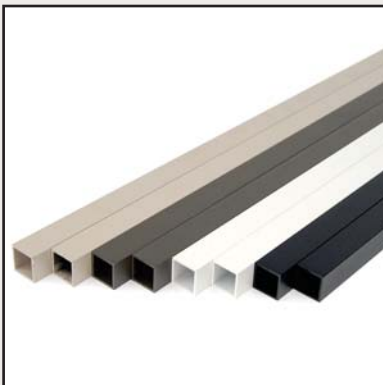

Available in:
Absolute Black
Cocoa Bronze
Dream White
Maple Cream

Square Balusters

Sold in any quantity.

32" x 3/4" Square baluster designed for a 38" Level rail height.

Item # PR32SABT - Absolute Black
Item # PR32SCBT - Cocoa Bronze
Item # PR32SDWT - Dream White
Item # PR32SMCT - Maple Cream

36" x 3/4" Square baluster designed for a 42" Level rail height.

Item # PR36SABT - Absolute Black
Item # PR36SCBT - Cocoa Bronze
Item # PR36SDWT - Dream White
Item # PR36SMCT - Maple Cream

34" x 3/4" Square baluster designed for a 36" Stair rail height.

Item # PR34SABT - Absolute Black
Item # PR34SCBT - Cocoa Bronze
Item # PR34SDWT - Dream White
Item # PR34SMCT - Maple Cream

38" x 3/4" Square baluster designed for a 42" Stair rail height.

Item # PR38SABT - Absolute Black
Item # PR38SCBT - Cocoa Bronze
Item # PR38SDWT - Dream White
Item # PR38SMCT - Maple Cream