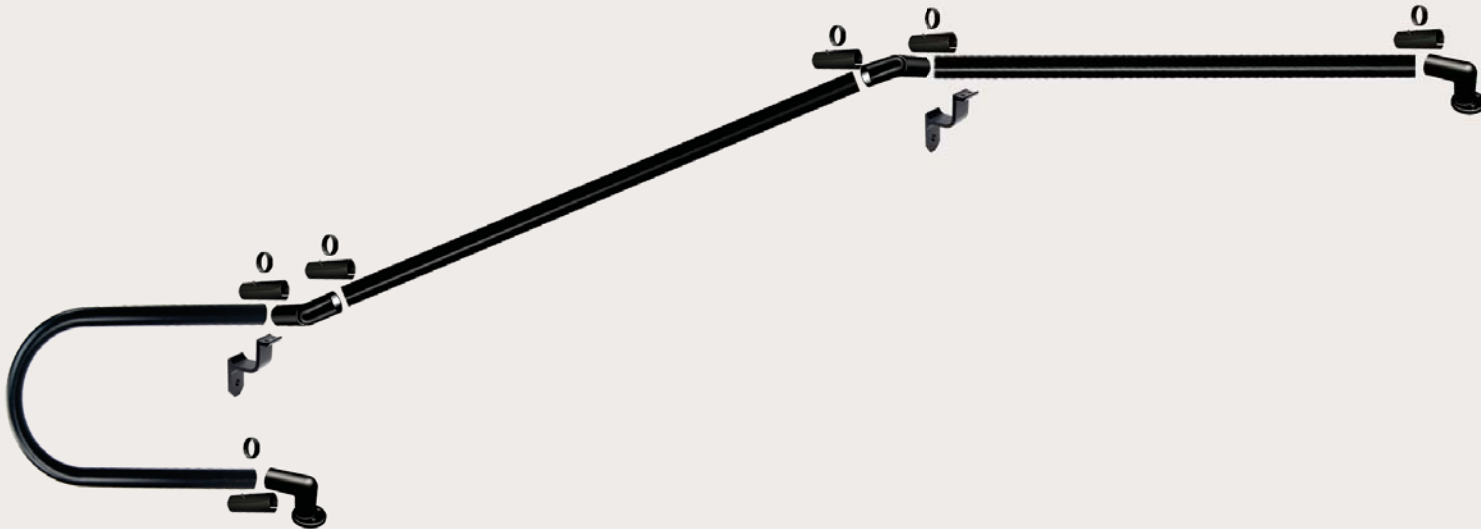

## 1-1/2" DekPro™ Prestige Round Aluminum Handrail - Textured

Available in:

Absolute Black  
 Cocoa Bronze  
 Dream White  
 Maple Cream  
 Silver