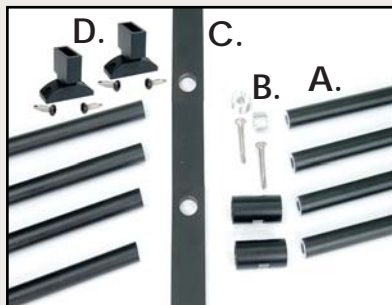

Level Kit Includes:

- A. 8 - 5/8" Diameter Horizontal Balusters
- B. 16 - Level Horizontal Baluster Connectors w/ Fasteners
- C. 1 - Mid-Rail Support
- D. 2 - Mid-Rail Support Connector Shoes w/ Fasteners