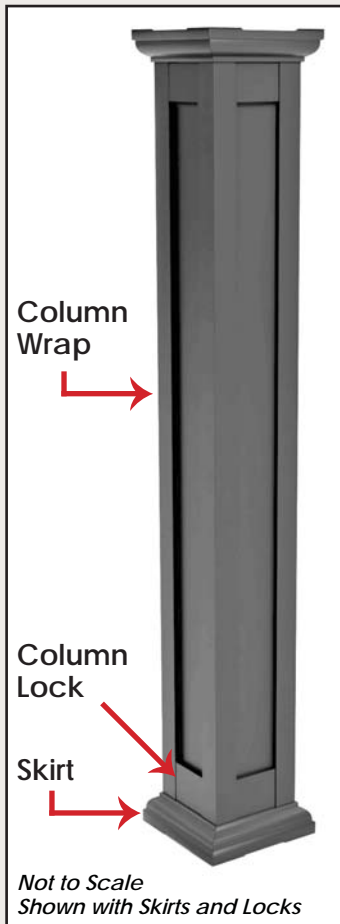

Column Wrap

DekPro™ Column Wrap

Available in:
Absolute Black
Cocoa Bronze
Dream White

120" Aluminum Column Wrap - 4 Piece

Sold in any quantity.

120" - 4 Piece snap together aluminum column wrap. Available to fit around 4x4 and 6x6 wood posts. Does **not** include post skirt or column locks.

6" x 120" - Fits 4x4 Wood Post

Item # PR6120CWRAPABT - Absolute Black
Item # PR6120CWRAPCBT - Cocoa Bronze
Item # PR6120CWRAPDWT - Dream White

8" x 120" - Fits 6x6 Wood Post

Item # PR8120CWRAPABT - Absolute Black
Item # PR8120CWRAPCBT - Cocoa Bronze
Item # PR8120CWRAPDWT - Dream White