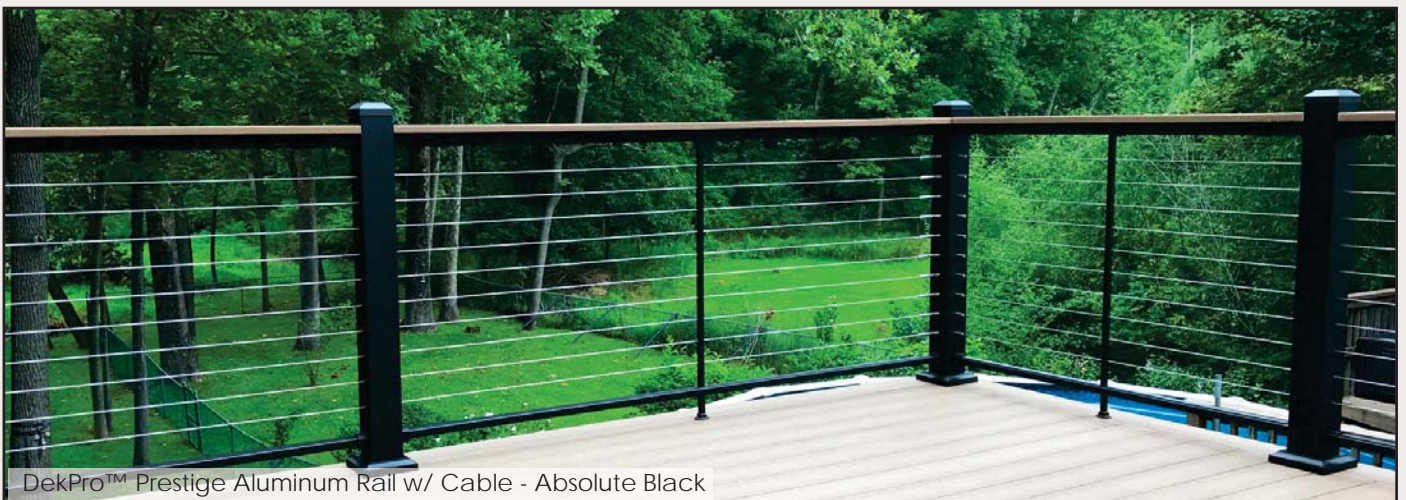

DekPro™ Prestige Aluminum Rail w/ Cable - Absolute Black