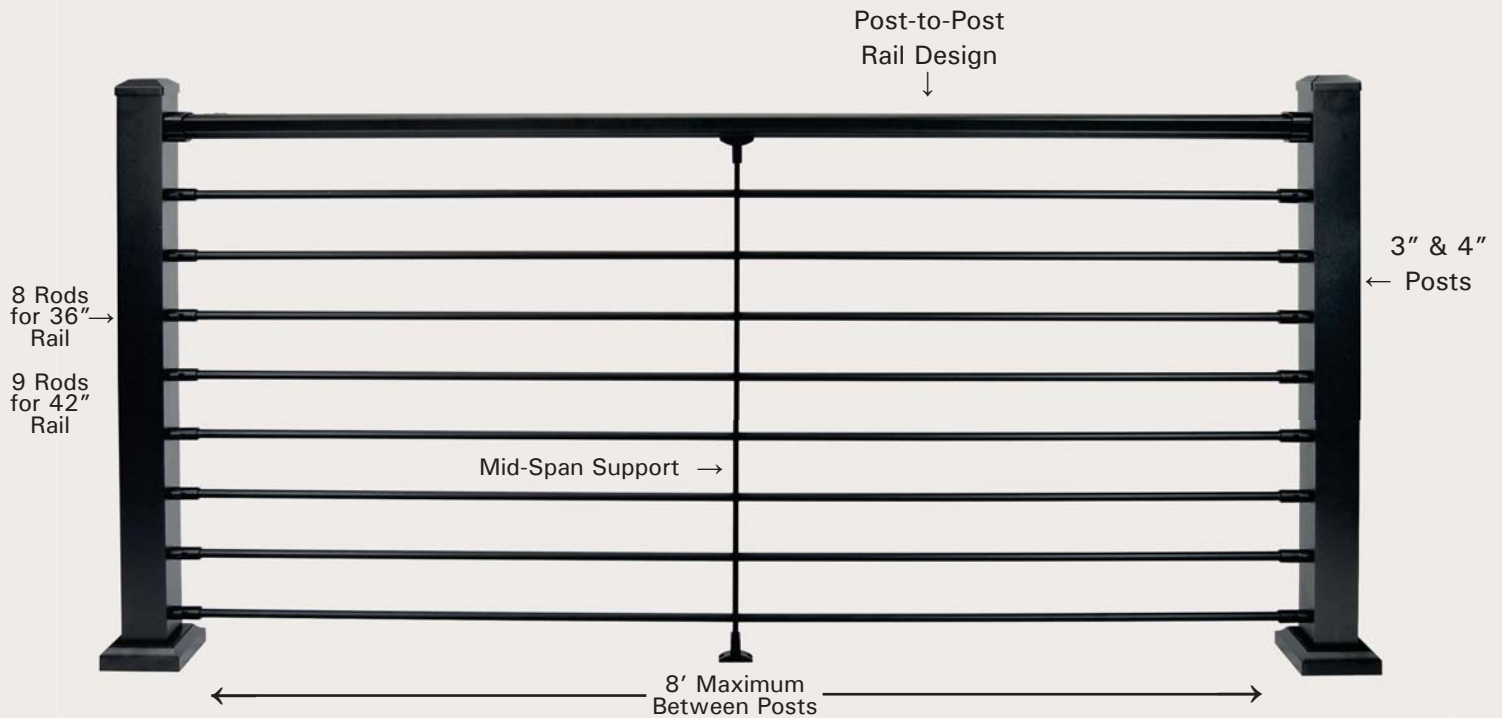

Horizontal Baluster Railing

Horizontal Baluster Railing System