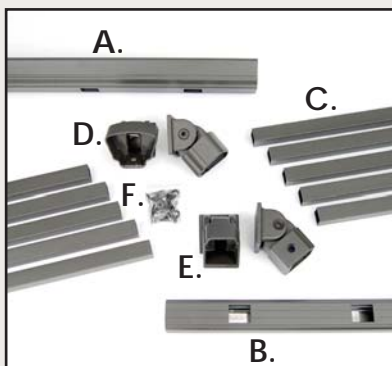

Stair Kit Includes:

- A. 1 - 1-3/4" x 2-1/4" Architectural top rail pre-slotted to accept balusters
- B. 1 - 1-1/4" x 1-1/4" Bottom rail pre-slotted to accept balusters
- C. Square 3/4" balusters:
  15 per 6' kit • 21 per 8' kit
- D. 2 - Top rail brackets - stair
- E. 2 - Bottom rail brackets - stair
- F. T30 Torx self-drilling screws included