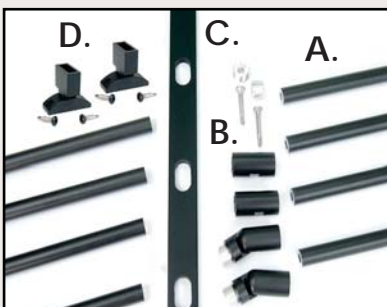

Stair Kit Includes:

- A. 8 - 5/8" Diameter Horizontal Balusters
- B. 16 - Stair Horizontal Baluster Connectors w/ Fasteners
- C. 1 - Mid-Rail Support
- D. 2 - Mid-Rail Support Connector Shoes w/ Fasteners