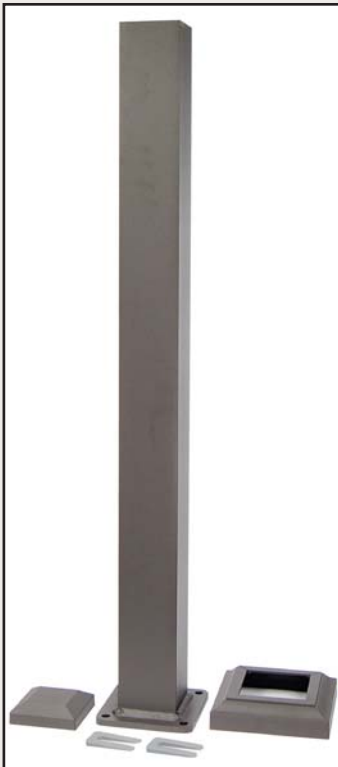

Available in:

- Absolute Black
- Cocoa Bronze
- Dream White

4" Aluminum Post w/ Cap and Skirt

Sold in any quantity.

4" Welded flange post includes post cap, 2 piece skirt and shims.

Residential

4" x 40"

- Item # PR4040POSTABT - Absolute Black
- Item # PR4040POSTCBT - Cocoa Bronze
- Item # PR4040POSTDWT - Dream White

4" x 44"

- Item # PR4044POSTABT - Absolute Black
- Item # PR4044POSTCBT - Cocoa Bronze
- Item # PR4044POSTDWT - Dream White

4" x 54"

- Item # PR4054POSTABT - Absolute Black
- Item # PR4054POSTCBT - Cocoa Bronze
- Item # PR4054POSTDWT - Dream White