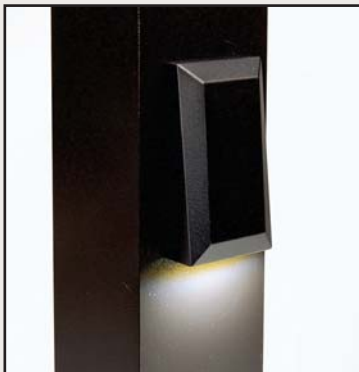

Available in:

- ☒ Absolute Black
- ☐ Cocoa Bronze
- ☐ Dream White
- ☐ Maple Cream

DekPro™ EFFEX Vertical Post Light

Sold in any quantity.

LED Vertical Post Light fits posts 2" or wider and is great for illuminating decks or walkways. Features 2 ea. - 3' Quick Connect leads for easy wiring. Draws **1 watt** per fixture. Measures 3-1/2" H x 1-3/4" W x 7/8" T. Casts light approx. 3-6 feet. Light color - 3000 - 3500K.

Item # DPPLABT - Absolute Black

Item # DPPLCBT - Cocoa Bronze

Item # DPPLDWT - Dream White

Item # DPPLMCT - Maple Cream

DekPro Quick Connect System