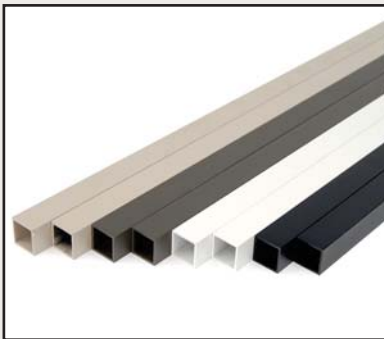

Available in:

Absolute Black

Cocoa Bronze

Dream White

Maple Cream

48" Textured Cable Brace - Undrilled

Sold in any quantity.

48" x 3/4" Square undrilled balusters to be used as intermediate cable supports to match DekPro Prestige railing colors. Connectors sold separately.

48" Baluster:

Item # PR48SABT - Absolute Black
Item # PR48SCBT - Cocoa Bronze
Item # PR48SDWT - Dream White
Item # PR48SMCT - Maple Cream

Connectors:

Item # DP374 - Level
Item # DP377 - Stair (Black)
Item # DP377BZ - Stair (Bronze)
Item # DP377WH - Stair (White)