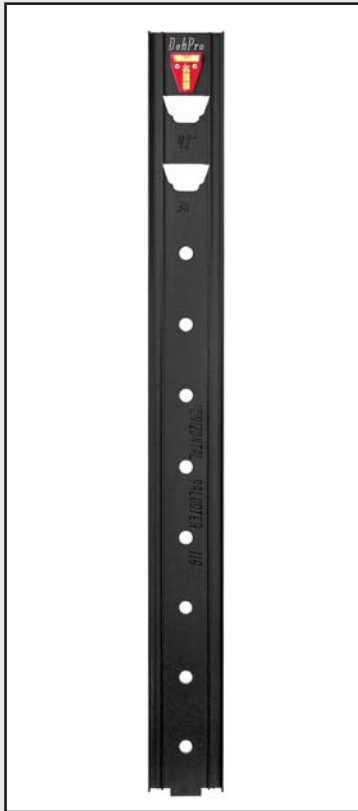

Horizontal Baluster Railing

Post Jig and Caps