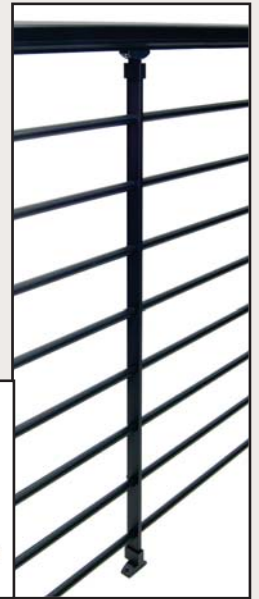

Dekpro™ Prestige (Black) with Horizontal Balusters - Anodized Silver