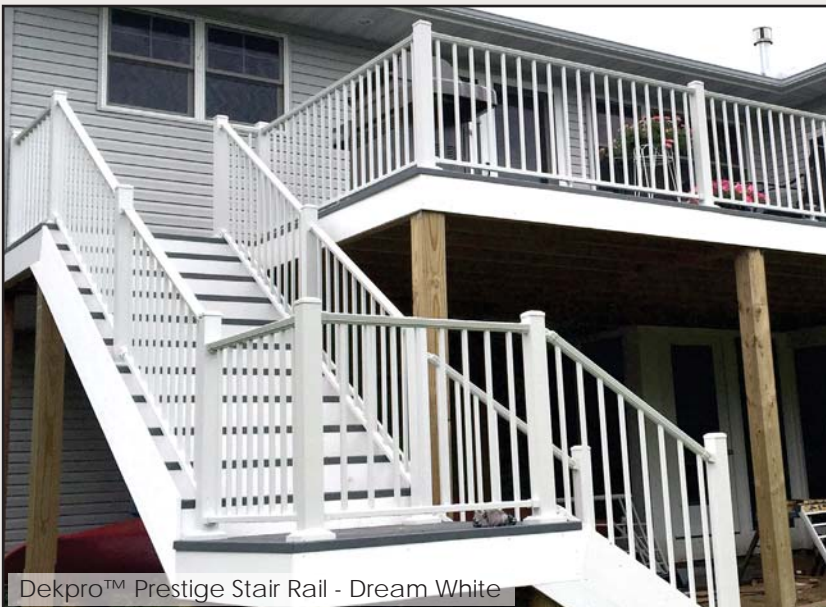

Dekpro™ Prestige Stair w/ Secondary Handrail - Absolute Black

Dekpro™ Prestige Stair Rail - Absolute Black

Dekpro™ Prestige Stair Rail - Dream White

Stair Aluminum Rails

- Adjustable up to 40° angle
- Textured Powder Coat Finish
- Available in 4 Colors
- Low Maintenance Railing
- Residential and Commercial