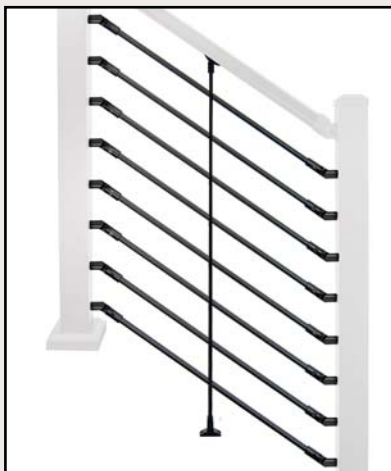

Horizontal Baluster Kits for DekPro™ Prestige