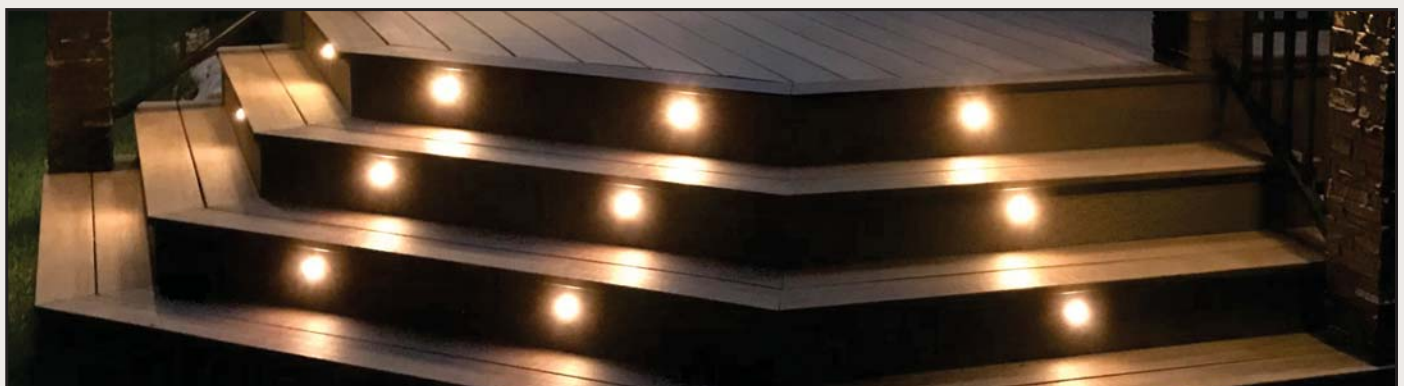

Post Caps & Lighting

DekPro™ EFFEX Posts Caps & Lighting

Available in:

- Absolute Black
- Cocoa Bronze
- Dream White
- Maple Cream

Glow - Glow Ring Flat Top Post Cap

Sold in any quantity.

Aluminum flat top post cap with LED glow ring light, draws 2.2 watts total per cap. Light color - 3000 - 3500K.

3" Cap

- Item # DPPC3FBLABT - Absolute Black
- Item # DPPC3FBLCBT - Cocoa Bronze
- Item # DPPC3FBLDWT - Dream White
- Item # DPPC3FBLMCT - Maple Cream

4" Cap

- Item # DPPC4FBLABT - Absolute Black
- Item # DPPC4FBLCBT - Cocoa Bronze
- Item # DPPC4FBLDWT - Dream White
- Item # DPPC4FBLMCT - Maple Cream

DekPro Quick Connect System

Available in:

- Absolute Black
- Cocoa Bronze
- Dream White

DekPro™ EFFEX Recessed Stair Light

Sold as a kit or Individually.

Recessed stair light kits include 10 recessed lights, 36 watt transformer, dimmer w/ remote, photo eye timer, 9' Quick Connect lead wire, y-splitter & 1" forstner drill bit. Designed to be mounted into the riser of a stairway to illuminate the treads. The light is set at a 35 degree angle to cast light directionally onto the steps. Features 2 ea. - 3' Quick Connect leads for easy wiring. Fast installation - lights friction fit into 1" diameter opening. Draws 1 watt per fixture. Light color 3000 - 3500K.

Light Kits:

- Item # DPRLABTKIT10 - Absolute Black
- Item # DPRLCBTKIT10 - Cocoa Bronze
- Item # DPRLDWTKIT10 - Dream White

Individual Lights:

- Item # DPRLABT - Absolute Black (shown)
- Item # DPRLCBT - Cocoa Bronze
- Item # DPRLDWT - Dream White

NEW - Hooded Recessed Riser Lights (Individual Only):

- Item # DPRLHOODABT - Absolute Black (shown)
- Item # DPRLHOODCBT - Cocoa Bronze
- Item # DPRLHOODDWT - Dream White

- Item # 52501040 - 1" Forstner Bit

DekPro Quick Connect System