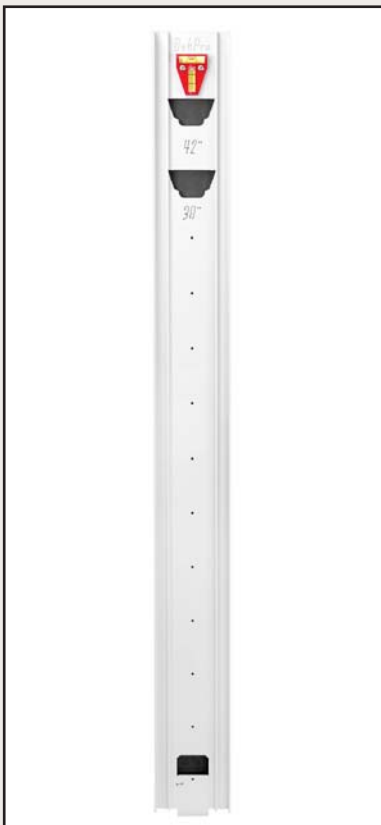

Quick Jig for Level Railing