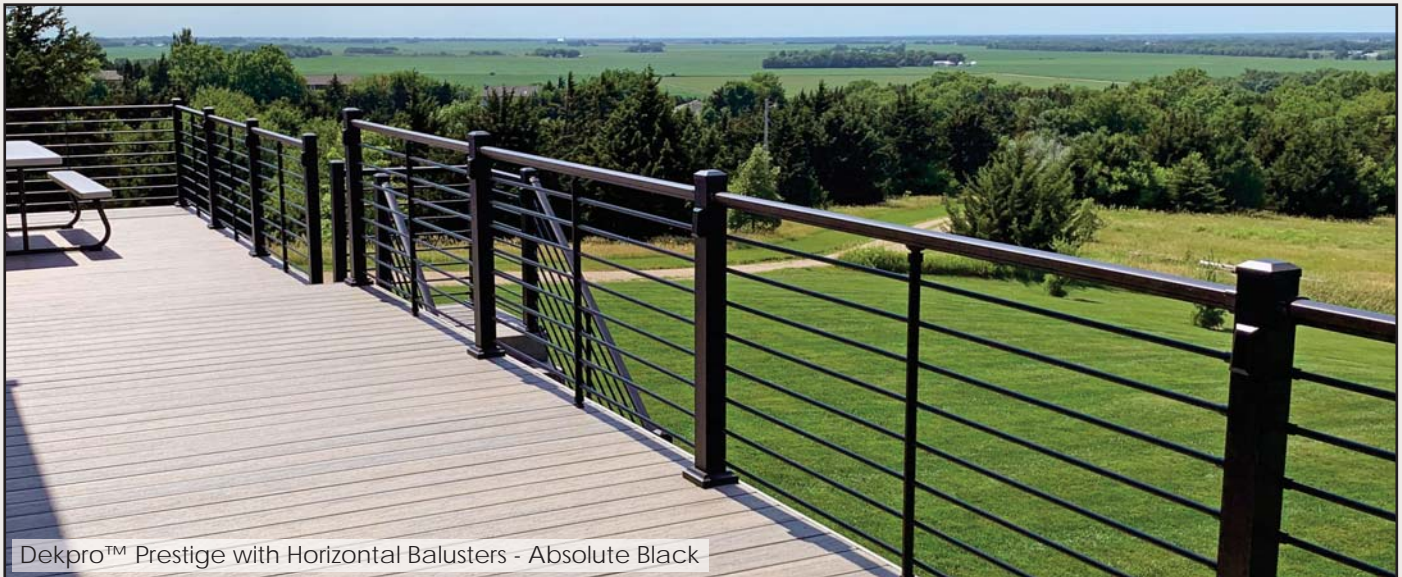

# Horizontal Baluster Railing

Dekpro™ Prestige with Horizontal Balusters - Absolute Black