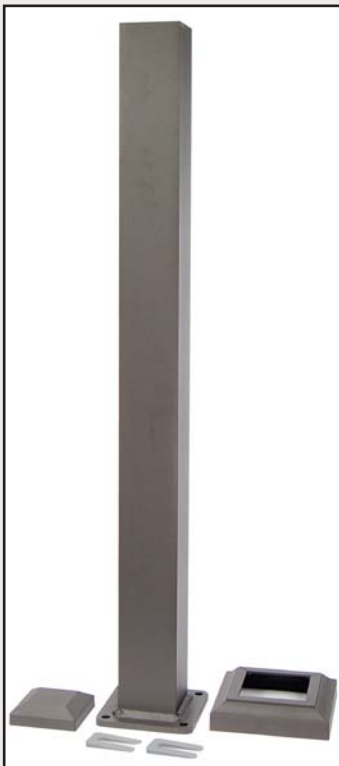

Available in:

- Absolute Black
- Cocoa Bronze
- Dream White

4" Aluminum Post w/ Cap and Skirt

Sold in any quantity.

4" Welded flange post includes post cap, 2 piece skirt and shims.

Residential

4" x 40"

Item # PR4040POSTABT - Absolute Black
Item # PR4040POSTCBT - Cocoa Bronze
Item # PR4040POSTDWT - Dream White

4" x 44"

Item # PR4044POSTABT - Absolute Black
Item # PR4044POSTCBT - Cocoa Bronze
Item # PR4044POSTDWT - Dream White

4" x 54"

Item # PR4054POSTABT - Absolute Black
Item # PR4054POSTCBT - Cocoa Bronze
Item # PR4054POSTDWT - Dream White