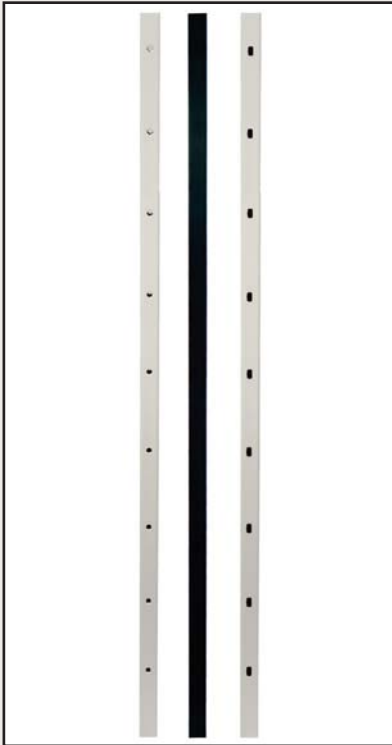

Cable Railing

Cable Brace

Available in:

Black

Anodized

Cable Brace for Level and Stair

Sold in any quantity.

3/4" Aluminum cable brace is available pre-drilled with 12 holes at 3-1/8" spacing on center for level and stair runs. Available undrilled for unique installations. Trimmable to fit any rail height. Cable braces are used between newel posts that are greater than 48" apart to keep cables from deflecting over 4". Connectors and stainless steel screws included.

Pre-Drilled 42" Level

Item # CB42BLAL13/P - Black
Item # CB42ANAL13/P - Anodized

Pre-Drilled 50" Stair

Item # CB50BL12/P - Black
Item # CB50AN12/P - Anodized

UnDrilled 42" Level or Stair

Item # CB42BLAL/P - Black
Item # CB42ANAL/P - Anodized

Pictures do not reflect full length of cable brace