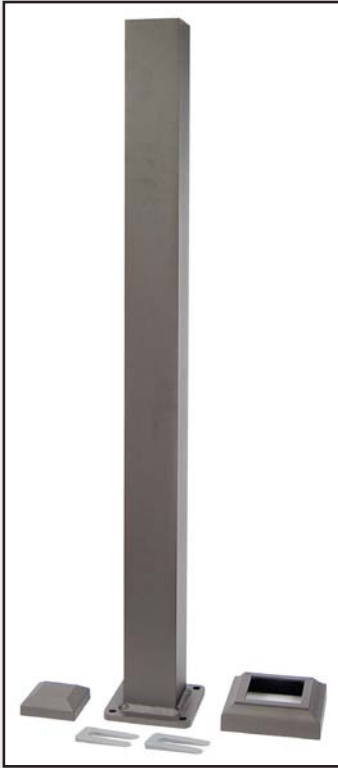

Posts

Posts and Post Sleeves

Available in:

- Absolute Black
- Cocoa Bronze
- Dream White
- Maple Cream

3" Aluminum Post w/ Cap and Skirt

Sold in any quantity.

3" Welded flange post includes post cap, 2 piece skirt and shims.

Residential

3" x 40"

- Item # PR3040POSTABT - Absolute Black
- Item # PR3040POSTCBT - Cocoa Bronze
- Item # PR3040POSTDWT - Dream White
- Item # PR3040POSTMCT - Maple Cream

3" x 44"

- Item # PR3044POSTABT - Absolute Black
- Item # PR3044POSTCBT - Cocoa Bronze
- Item # PR3044POSTDWT - Dream White
- Item # PR3044POSTMCT - Maple Cream

3" x 54"

- Item # PR3054POSTABT - Absolute Black
- Item # PR3054POSTCBT - Cocoa Bronze
- Item # PR3054POSTDWT - Dream White
- Item # PR3054POSTMCT - Maple Cream

* Commercial rated posts available.