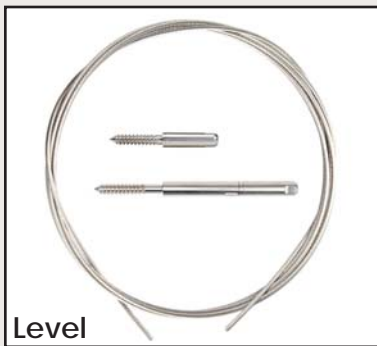

Level

FlexFX™ - Cable Fittings for Sleeves over Wood

Sold in any quantity.

Cable railing and fittings made in USA from high quality 316 grade stainless steel. Designed to work for aluminum sleeved wood posts. Pre-Drill using 7/32" drill bit.

Level Cable Fittings

- Item #: RFXWLN1/8 - 1/8" Fitting
- Item #: RFXWLN1/8-10 - 1/8" Fitting (10 Pack)

- Item #: RFXWLT1/8 - 1/8" Tensioner
- Item #: RFXWLT1/8-10 - 1/8" Tensioner (10 Pack)