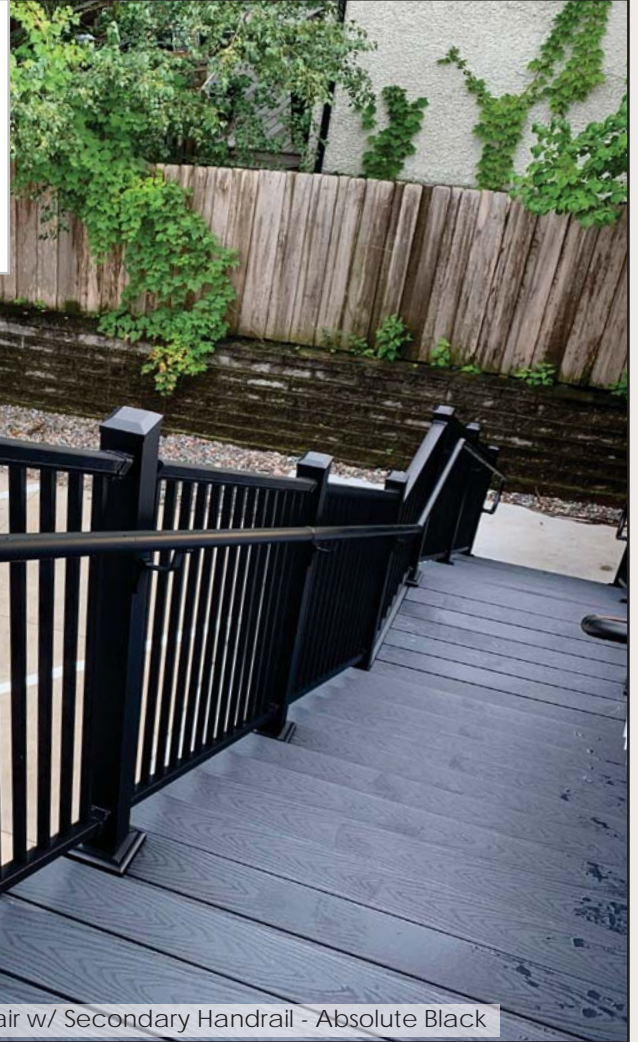

# Stair Railing

DekPro™ Prestige aluminum stair railing features a slotted top and bottom rail that allows it to adjust up to 40 degrees. Made from durable aluminum with a finely textured powder coat finish, this rail is virtually maintenance free.