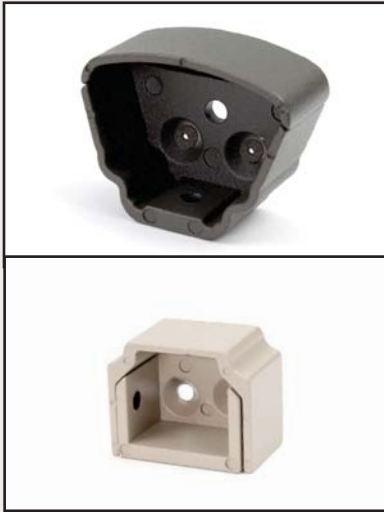

Railing Brackets

Rail kits include brackets. Use additional brackets when splitting rails or making 45° angles.