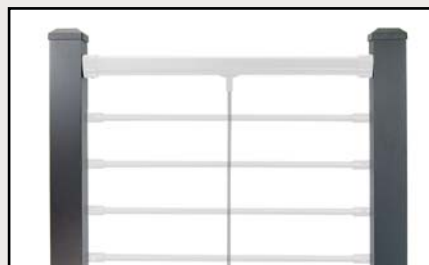

Horizontal Baluster Railing

Horizontal Baluster Railing System

- Sleek, Modern Design
- 6' and 8' Lengths
- Field Trimmable to Length
- Level and Stair Railings
- 36" and 42" Rail Heights
- Easy Installation
- 5/8" Diameter Rods

Available Baluster Colors:

3 Part Selection Process

Posts