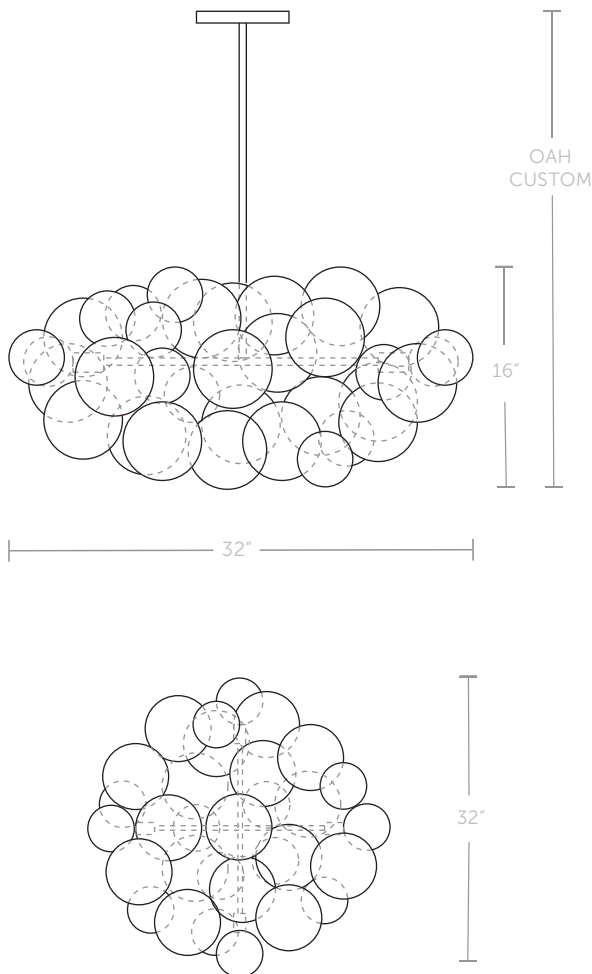

ROUND BRANCH BUBBLE CHANDELIER

The Round Branch Bubble Chandelier is an eye-catching centerpiece that will define and enhance your living space. Four and six inch bubbles, cluster around six bulbs in a light enhancing display of polished metal and glass and work wonderfully on a dimmer switch. This fixture can be customized to mount semi-flush for lower ceilings.

FOR ACCURATE PRICING, VISIT OUR WEBSITE
WWW.THELIGHTFACTORY.NET

THE DETAILS

DIMENSIONS

32" Diam x 16" T

Weight: 22 pounds

(18-20) 4" Hand-blown glass bubbles / (22-24)
6" hand-blown glass bubbles

Minimum height 18" / Overall height (OAH)
customizable

bubble finish // clear, frosted white, chrome,
more options may be available online

metal hardware finish // raw brass, polished
nickel, black, white

overall height // 18", 24", 28", 36", 42", 48", 52", 60"

diameter also available in 28"

CUT SHEET \ \ ROUND BRANCH BUBBLE CHANDELIER