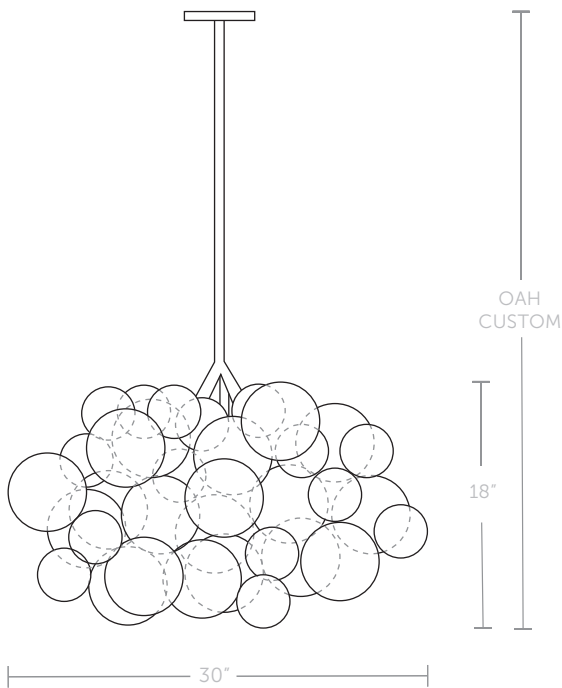

CUMULUS BUBBLE CHANDELIER

This dreamy design radiates light through a constellation of handblown glass bubbles. The Cumulus maintains an organic, irregular shape that's at once playful and cloud-like.

FOR ACCURATE PRICING, VISIT OUR WEBSITE
WWW.THELIGHTFACTORY.NET

THE DETAILS

DIMENSIONS

30" L x 24-26" W x 18" T

Weight: 17 pounds

5" Diam canopy

(22-24) 4" Hand-blown glass bubbles / (24-26)
6" hand-blown glass bubbles

Minimum height 26" / Overall height (OAH)
customizable

LAMPING (INCLUDED)

120V: 3x G40 LED / 60w Equivalent / E26 /
Screw base / 2700K / 810 Lumens / ELV dimmable

240V: 3x 125mm incandescent globe / 60w /
E27 / Screw base / Dimmable

CUSTOMIZABLE OPTIONS

cord \ jute rope, ivory cotton rope, metallic
silver leather, metallic gold leather, dove grey
leather, glossy black leather, matte black
leather, white leather, metallic pearl leather,
rawhide leather, natural light brown leather,
natural red brown leather

bubble finish \ clear, frosted white or chrome,
more custom options may be available online
canopy \ white, black, brass, polished nickel,
brushed nickel