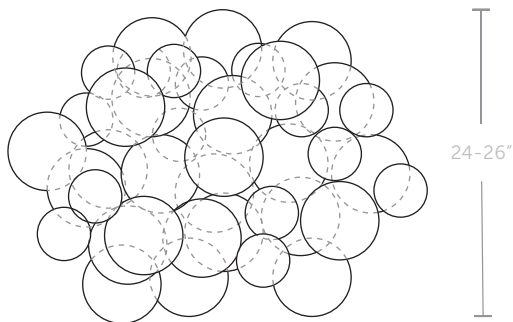

CUMULUS BUBBLE CHANDELIER

This dreamy design radiates light through a constellation of handblown glass bubbles. The Cumulus maintains an organic, irregular shape that's at once playful and cloud-like.

FOR ACCURATE PRICING, VISIT OUR WEBSITE
WWW.THELIGHTFACTORY.NET

THE DETAILS

DIMENSIONS

30" L x 24-26" W x 18" T

Weight: 17 pounds

5" Diam canopy

(22-24) 4" Hand-blown glass bubbles / (24-26)
6" hand-blown glass bubbles

Minimum height 26" / Overall height (OAH)
customizable

LAMPING (INCLUDED)

120V: 3x G40 LED / 60w Equivalent / E26 /
Screw base / 2700K / 810 Lumens / ELV dimmable

240V: 3x 125mm incandescent globe / 60w /
E27 / Screw base / Dimmable

CUSTOMIZABLE OPTIONS

cord \ jute rope, ivory cotton rope, metallic
silver leather, metallic gold leather, dove grey
leather, glossy black leather, matte black
leather, white leather, metallic pearl leather,
rawhide leather, natural light brown leather,
natural red brown leather

bubble finish \ clear, frosted white or chrome,
more custom options may be available online
canopy \ white, black, brass, polished nickel,
brushed nickel