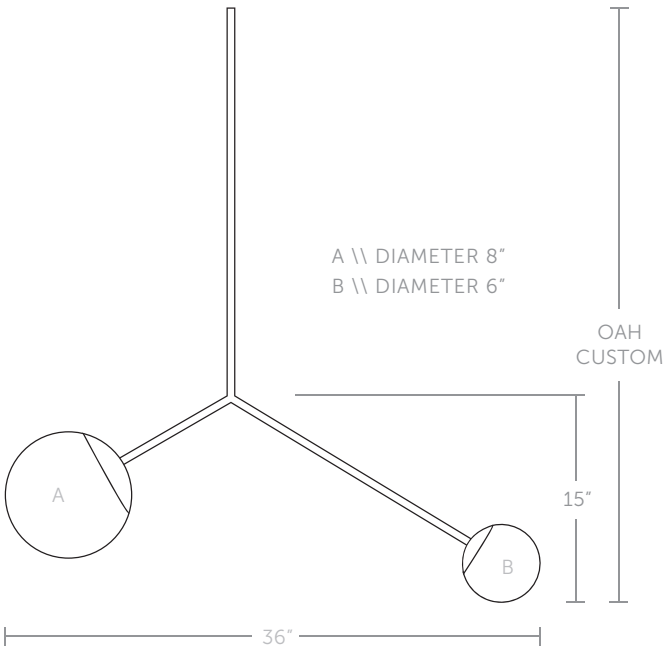

BALANCE CHANDELIER

The Balance Chandelier is a mid-century modern take on an industrial light. Clean lines and asymmetrical stems will add a modern touch to any space.

FOR ACCURATE PRICING, VISIT OUR WEBSITE
WWW.THELIGHTFACTORY.NET

THE DETAILS

DIMENSIONS

- 36" length globe to globe
- 17" minimum height (including ceiling canopy & hardware)
- 6" & 8" diameter white opal glass globes
- 9" & 18" globe arms
- overall height (OAH) customizable

LAMPING (BULBS NOT INCLUDED)

- 60w max per socket / (2) E26 medium base / 120-240V / dimmable.

CUSTOMIZABLE OPTIONS

- finish // raw brass, polished nickel, black, white
- overall height // 17", 23", 29", 35", 41", & 53"

CUT SHEET \ \ BALANCE CHANDELIER