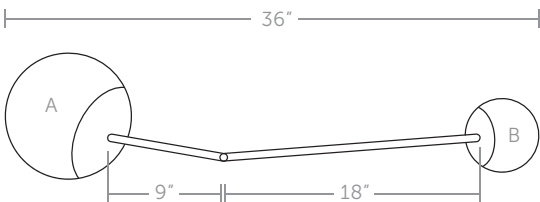

THE DETAILS

DIMENSIONS

- 36" length globe to globe
- 17" minimum height (including ceiling canopy & hardware)
- 6" & 8" diameter white opal glass globes
- 9" & 18" globe arms
- overall height (OAH) customizable

LAMPING (BULBS NOT INCLUDED)

- 60w max per socket / (2) E26 medium base / 120-240V / dimmable.

CUSTOMIZABLE OPTIONS

- finish // raw brass, polished nickel, black, white
- overall height // 17", 23", 29", 35", 41", & 53"