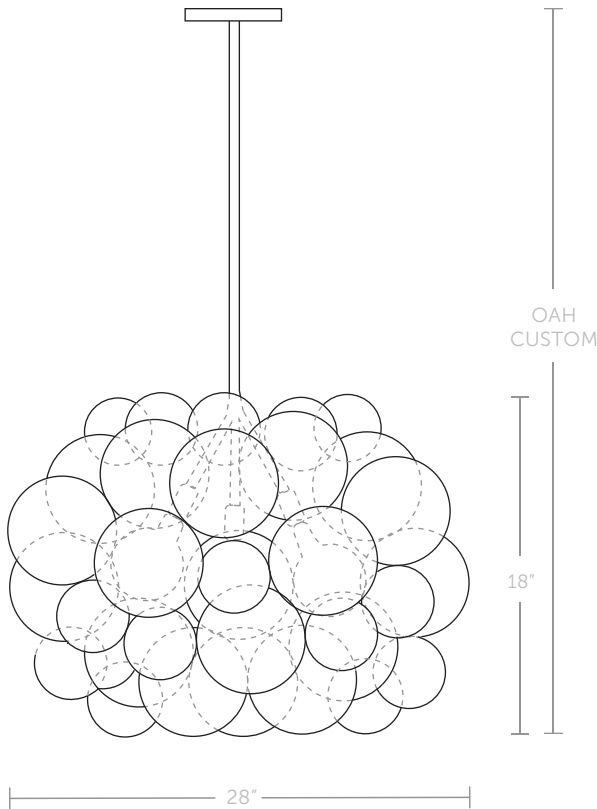

45 BUBBLE CHANDELIER

Bring in the airy lightness of a summer sky to warm your home throughout the seasons. The 45 Bubble Chandelier is perfect for a space that deserves light and levity on a grand scale.

FOR ACCURATE PRICING, VISIT OUR WEBSITE
WWW.THELIGHTFACTORY.NET

THE DETAILS

DIMENSIONS

28" Diam x 18"T

Weight: 12 pounds

5" Diam canopy

(20) 4" Hand-blown glass bubbles / (25) 6" hand-blown glass bubbles

Minimum height 26" / Overall height (OAH) customizable

LAMPING (INCLUDED)

120V: 3x G40 LED / 60w Equivalent / E26 / Screw base / 2700K / 810 Lumens / ELV dimmable

240V: 3x 125mm incandescent globe / 60w / E27 / Screw base / Dimmable

CUSTOMIZABLE OPTIONS

cord // jute rope, ivory cotton rope, metallic silver leather, metallic gold leather, dove grey leather, glossy black leather, matte black leather, white leather, metallic pearl leather, rawhide leather, natural light brown leather, natural red brown leather