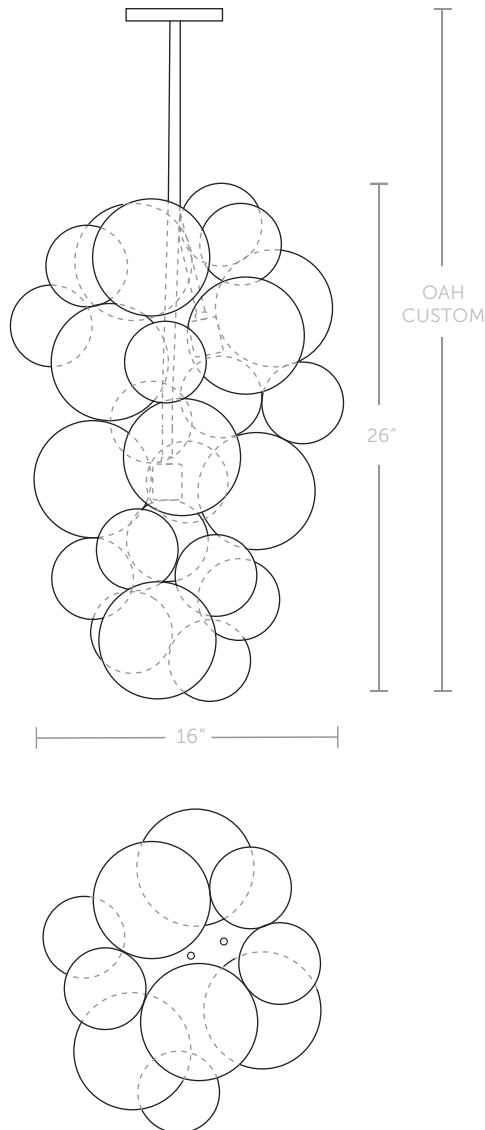

CASCADE BUBBLE CHANDELIER

A larger version of our Waterfall Bubble, the Cascade Bubble Chandelier radiates light through your home. An organic structure of large and small hand blown glass bubbles, the vertical formation is perfect for defining a space or creating a visual focal point. The Cascade Chandelier functions as a source of light and inspiration for your daily life.

FOR ACCURATE PRICING, VISIT OUR WEBSITE
WWW.THELIGHTFACTORY.NET

THE DETAILS

DIMENSIONS

26" T x 16" Diam

Weight: 9 pounds

5" Diam canopy

(19) 4" Hand-blown glass bubbles / (11) 6" hand-blown glass bubbles

Minimum height 30" / Overall height (OAH) customizable

LAMPING (INCLUDED)

120V: 2x G30 LED / 60w Equivalent / E26 / Screw base / 2700K / 600 Lumens / ELV dimmable

240V: 2x 95mm incandescent globe / 60w / E27 / Screw base / Dimmable

CUSTOMIZABLE OPTIONS

cord \ \ jute rope, ivory cotton rope, metallic silver leather, metallic gold leather, dove grey leather, glossy black leather, matte black leather, white leather, metallic pearl leather, rawhide leather, natural light brown leather, natural red brown leather

bubble finish \ \ clear, frosted white or chrome, more custom options may be available online
canopy \ \ white, black, brass, polished nickel, brushed nickel