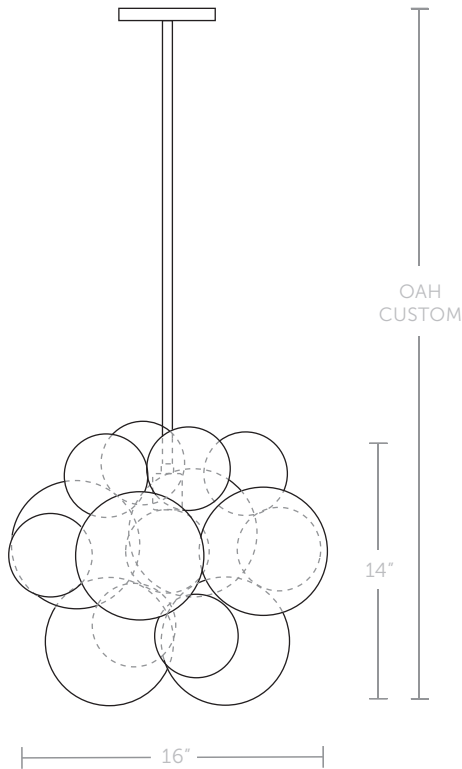

ORGANIC BUBBLE CHANDELIER

A larger, organic version of our 18 Bubble Chandelier with a mix of 4" and 6" hand-blown glass bubbles that float around a center light globe, diffusing the light into a natural glow. The Organic Bubble is perfect for defining smaller spaces as a statement piece or even hanging over your bathtub.

FOR ACCURATE PRICING, VISIT OUR WEBSITE
WWW.THELIGHTFACTORY.NET

THE DETAILS

DIMENSIONS

16" Diam x 14" T

Weight: 4 pounds

5" Diam canopy

(8) 4" Hand-blown glass bubbles / (6) 6"
Hand-blown glass bubbles

Minimum height 18" / Overall height (OAH)
customizable

LAMPING (INCLUDED)

120V: 1x G25 LED / 60w Equivalent / E26 / Screw
base / 2700K / 810 Lumens / ELV dimmable

240V: 1x 80mm incandescent globe / 60w / E27 /
Screw base / Dimmable

CUSTOMIZABLE OPTIONS

cord \ \ jute rope, ivory cotton rope, metallic
silver leather, metallic gold leather, dove grey
leather, glossy black leather, matte black
leather, white leather, metallic pearl leather,
rawhide leather, natural light brown leather,
natural red brown leather