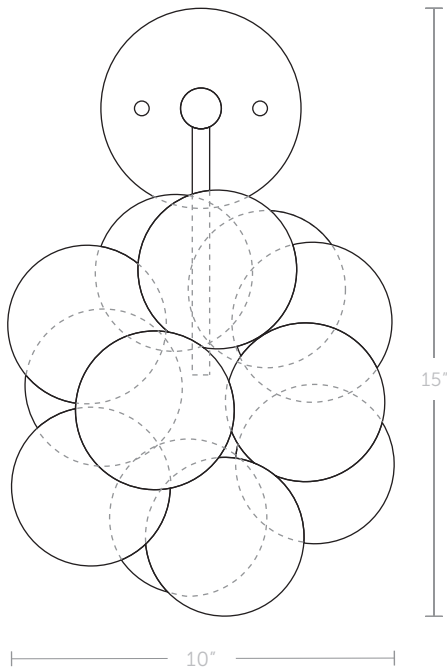

FOR ACCURATE PRICING, VISIT OUR WEBSITE
WWW.THELIGHTFACTORY.NET

THE DETAILS

DIMENSIONS

15" H x 10"W x 12"D (projection)

Weight: 5 pounds

5" Diam backplate

(12) 4" Hand-blown glass bubbles

LAMPING (INCLUDED)