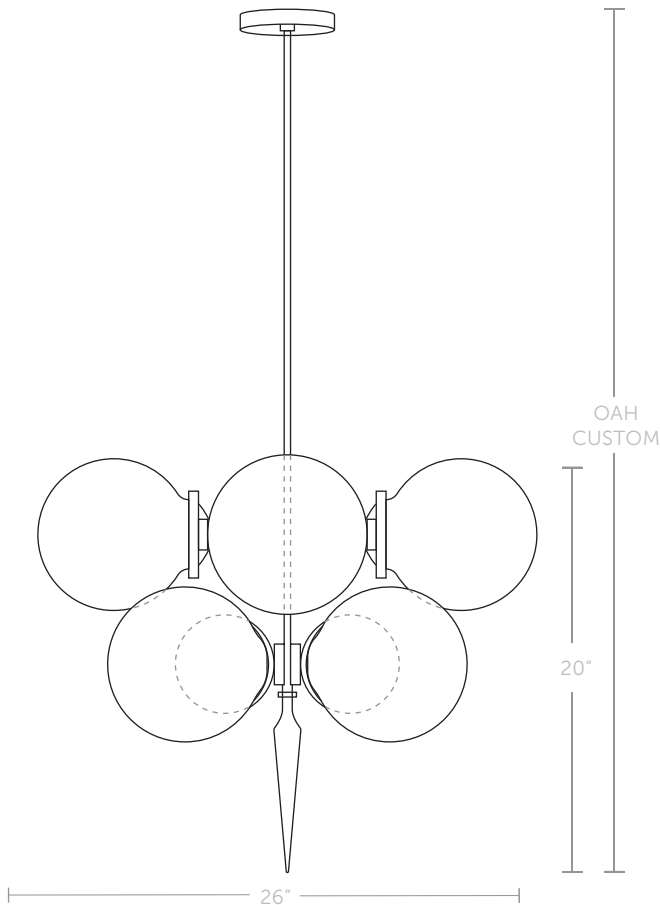

MARAIS POINTE CHANDELIER

The Marais Pointe Chandelier is dramatic chandelier created for any space that needs a form and function. Eight 8" white opal glass globes cluster around a solid brass spike, creating an edgy, alluring glow.

FOR ACCURATE PRICING, VISIT OUR WEBSITE
WWW.THELIGHTFACTORY.NET

THE DETAILS

DIMENSIONS

26" Diam x 20"T

Weight: 15 pounds

5" Diam canopy

(8) 8" Hand-blown glass globes

Minimum height 22" / Overall height (OAH) customizable

LAMPING (BULBS NOT INCLUDED)

60w max per socket / (8) E26 medium base / 120-240V / Dimmable

CUSTOMIZABLE OPTIONS

fixture finish // raw brass, polished nickel
overall height // 22", 24", 32", 36", 42", 48"
(for additional height contact if needed)