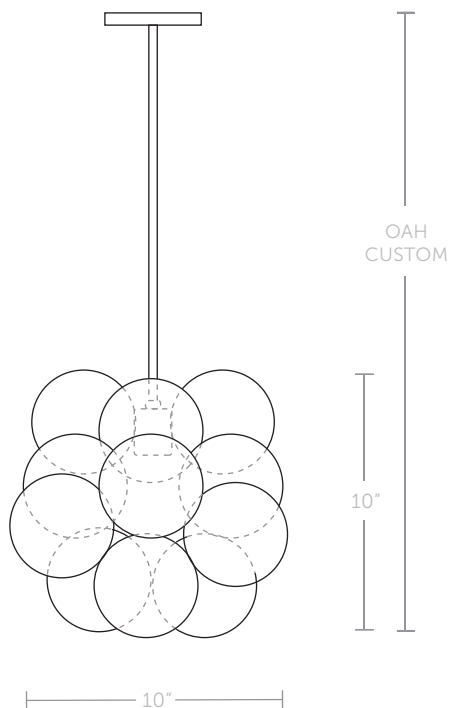

PETITE BUBBLE PENDANT

Twelve hand blown glass bubbles float around a center light globe, diffusing the light into a natural glow. The most compact of our custom chandeliers, the Petite Bubble is perfect for defining smaller spaces as a statement piece or even hanging over your bathtub.

FOR ACCURATE PRICING, VISIT OUR WEBSITE
WWW.THELIGHTFACTORY.NET

THE DETAILS

DIMENSIONS

10" Diam x 10" T

Weight: 3 pounds

5" Diam canopy

(12) 4" Hand-blown glass bubbles

Minimum height 14" / Overall height (OAH) customizable