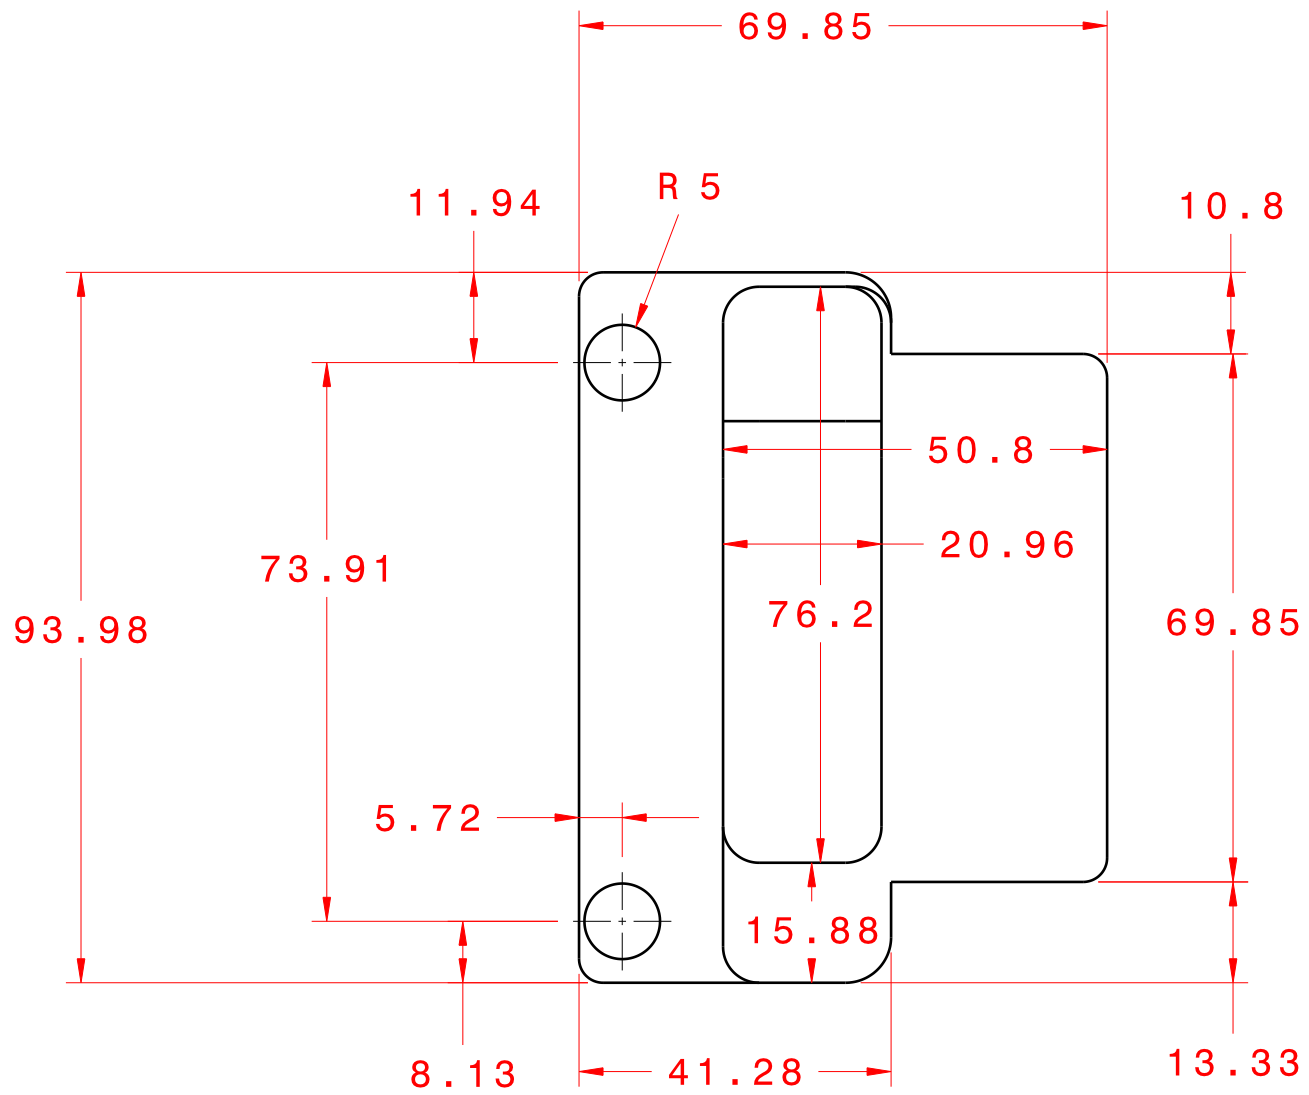

Floyd Rose

Pro Series Routing Diagrams

floydrose.com

Floyd Rose Pro Top Routes
 Dimensions in millimeters

Floyd Rose Pro Bottom Routes
Dimensions in millimeters

Dimensions in millimeters

Floyd Rose Pro Stud Anchor Depth
Dimensions in MM