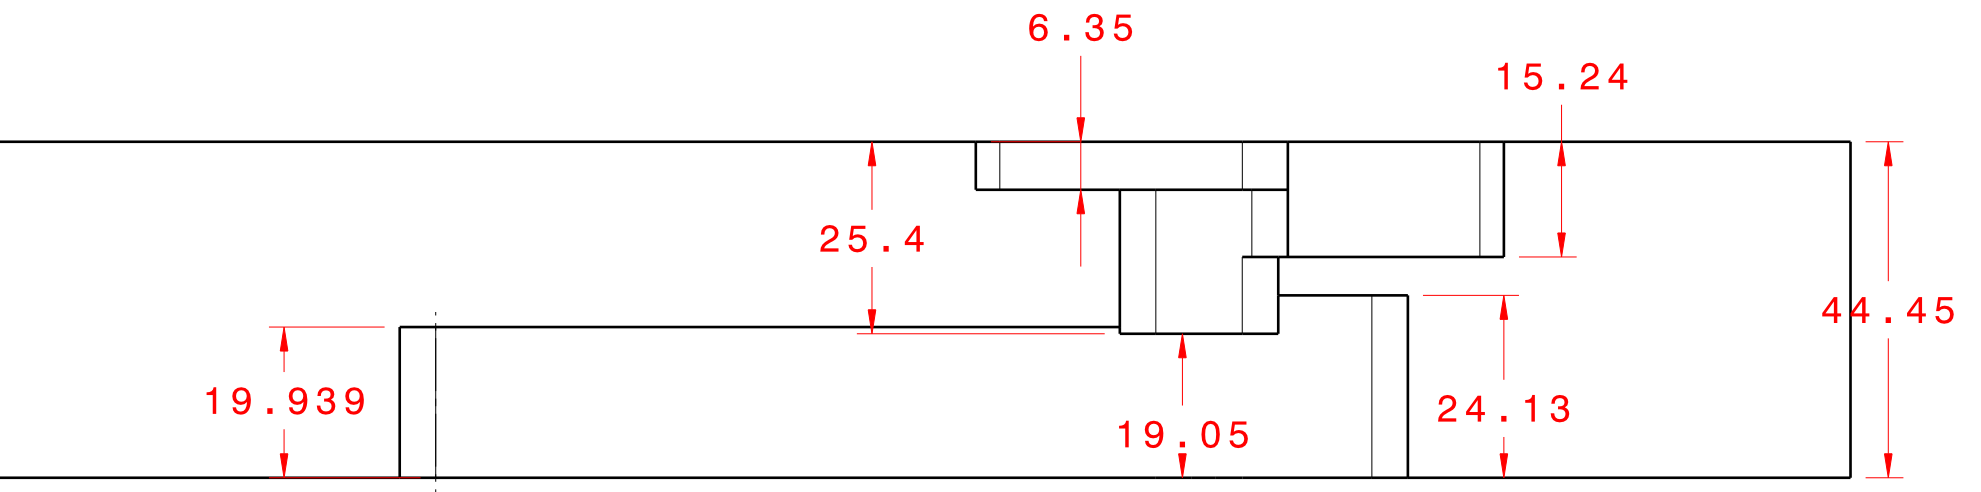

Floyd Rose

Pro Series Routing Diagrams

floydrose.com

Floyd Rose Pro Top Routes
 Dimensions in millimeters

Floyd Rose Pro Bottom Routes
Dimensions in millimeters

Dimensions in millimeters

Floyd Rose Pro Stud Anchor Depth
Dimensions in MM