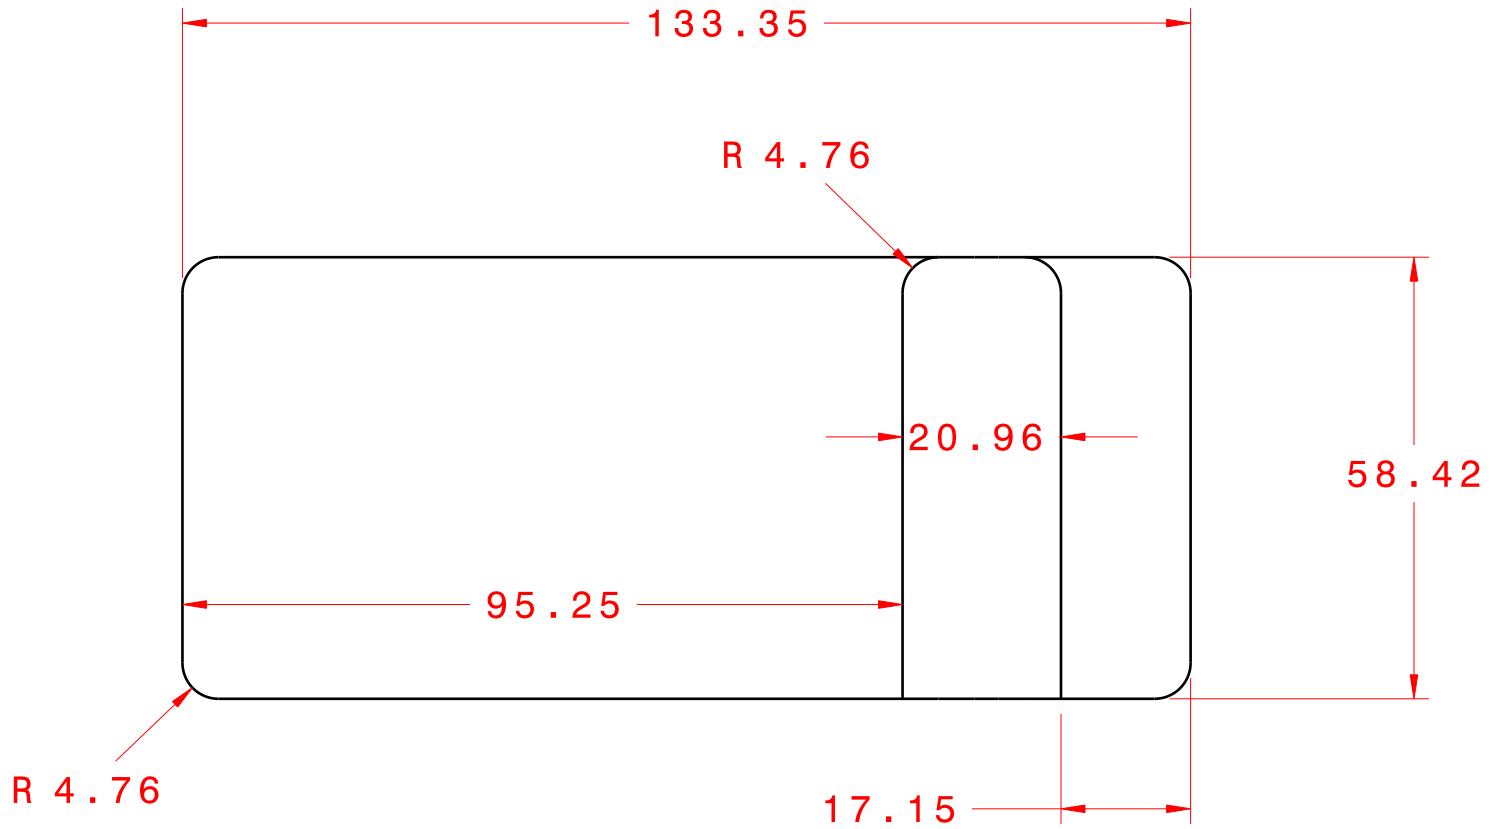

Floyd Rose

Pro Series Routing Diagrams

floydrose.com

Floyd Rose Pro Top Routes
 Dimensions in millimeters

Floyd Rose Pro Bottom Routes
Dimensions in millimeters

Dimensions in millimeters

Floyd Rose Pro Stud Anchor Depth
Dimensions in MM