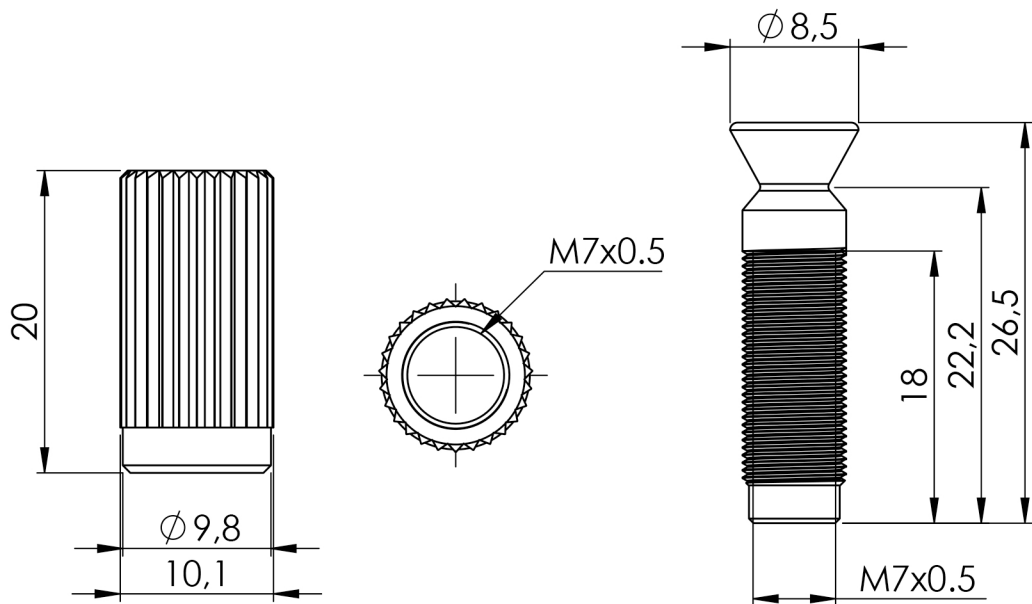

Floyd Rose®

Original 7-String Tremolo System

alle Maße in [mm]
all measures in [mm]

Technische Änderungen vorbehalten
Subject to technical changes

Floyd Rose®

Original 7-String Tremolo System

alle Maße in [mm]
all measures in [mm]

Technische Änderungen vorbehalten
Subject to technical changes

Studs & inserts

Floyd Rose®

Original 7-String Tremolo System

alle Maße in [mm]
all measures in [mm]

Technische Änderungen vorbehalten
Subject to technical changes