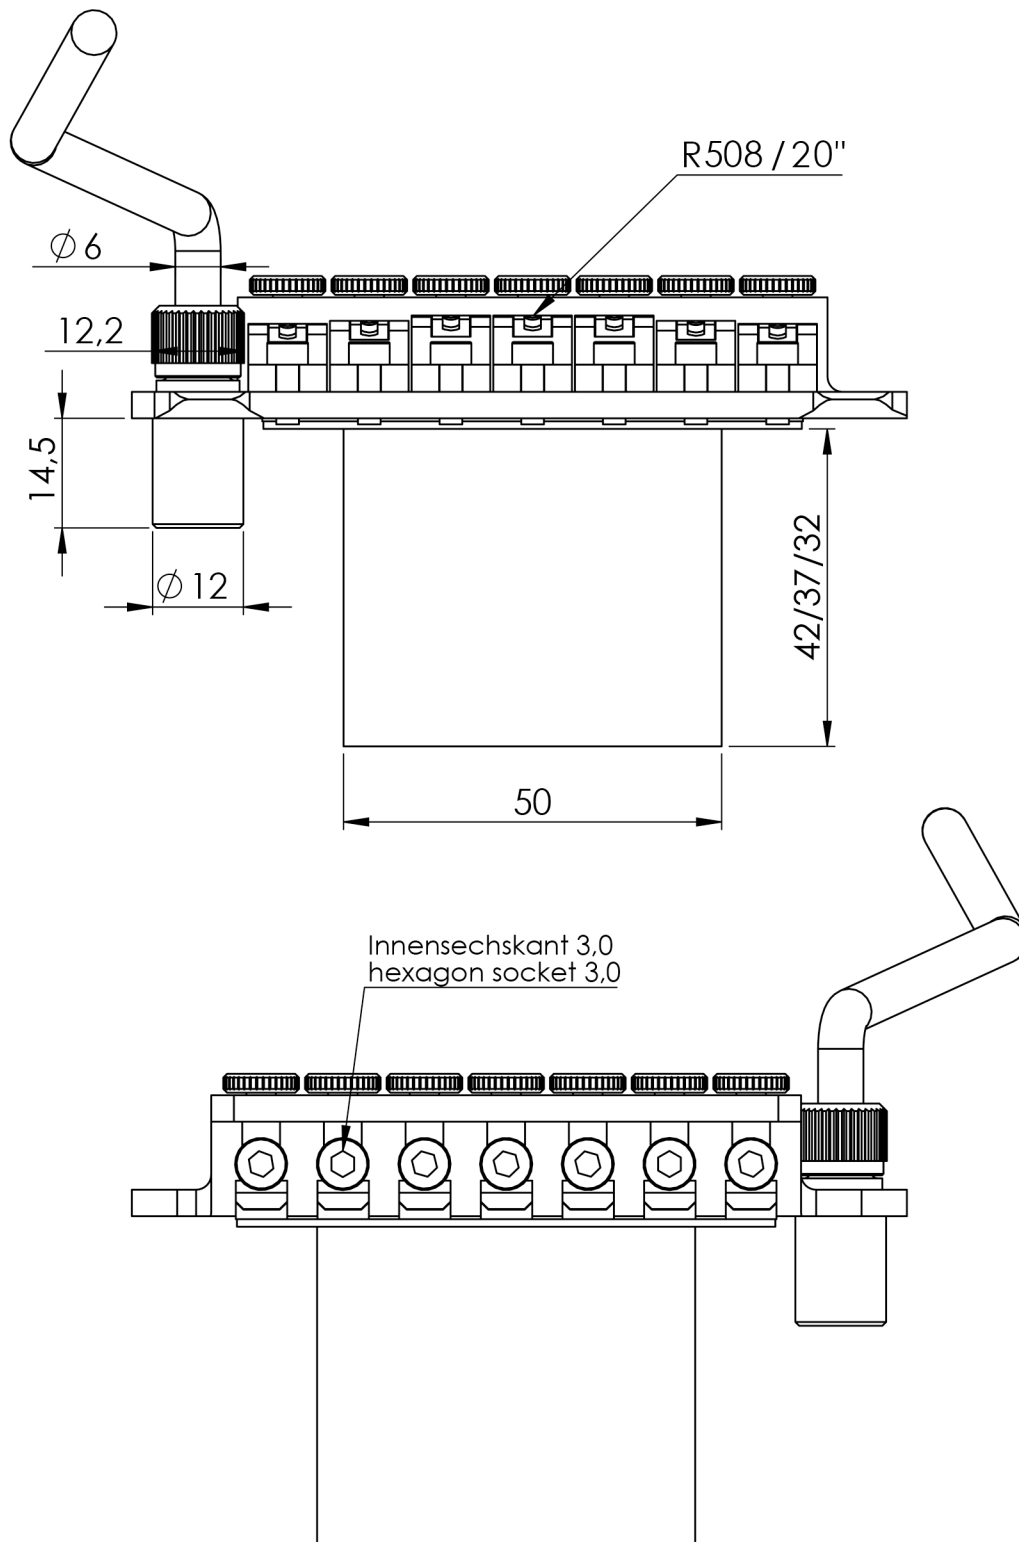

Floyd Rose®

Original 7-String Tremolo System

alle Maße in [mm]
all measures in [mm]

Technische Änderungen vorbehalten
Subject to technical changes

Floyd Rose®

Original 7-String Tremolo System

alle Maße in [mm]
all measures in [mm]

Technische Änderungen vorbehalten
Subject to technical changes

Studs & inserts

Floyd Rose®

Original 7-String Tremolo System

alle Maße in [mm]
all measures in [mm]

Technische Änderungen vorbehalten
Subject to technical changes