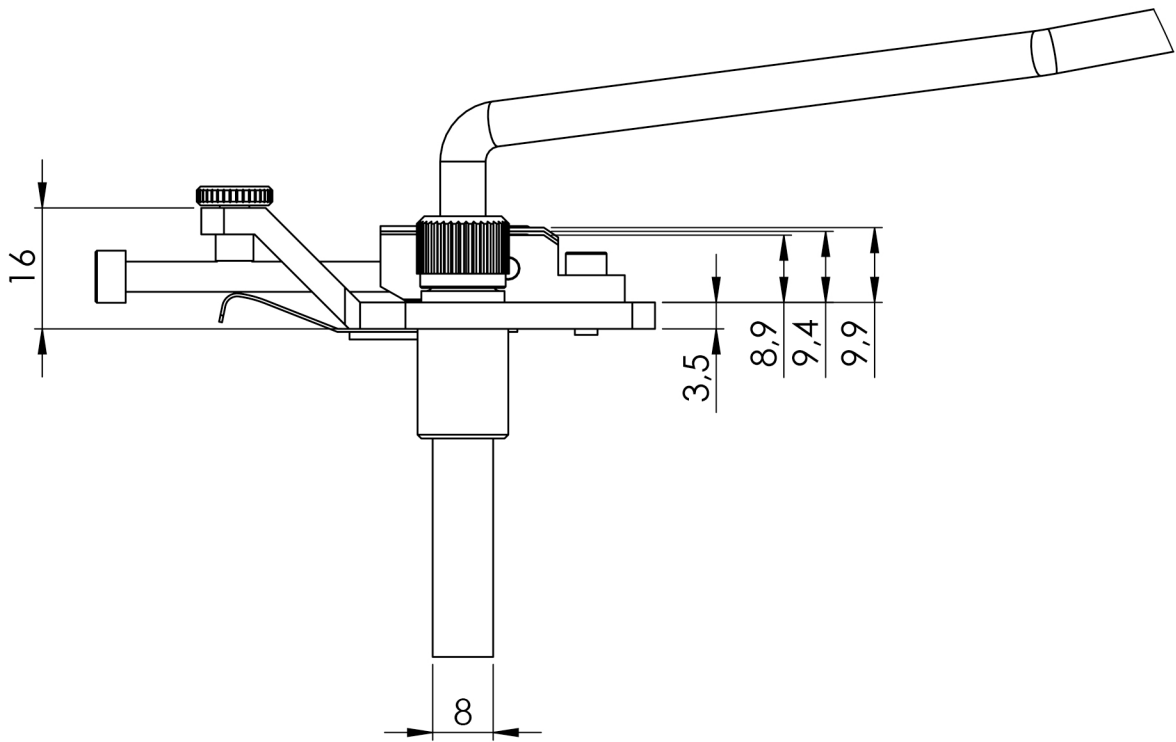

Floyd Rose®

Original 7-String Tremolo System

alle Maße in [mm]
all measures in [mm]

Technische Änderungen vorbehalten
Subject to technical changes

Floyd Rose®

Original 7-String Tremolo System

alle Maße in [mm]
all measures in [mm]

Technische Änderungen vorbehalten
Subject to technical changes

Studs & inserts

Floyd Rose®

Original 7-String Tremolo System

alle Maße in [mm]
all measures in [mm]

Technische Änderungen vorbehalten
Subject to technical changes