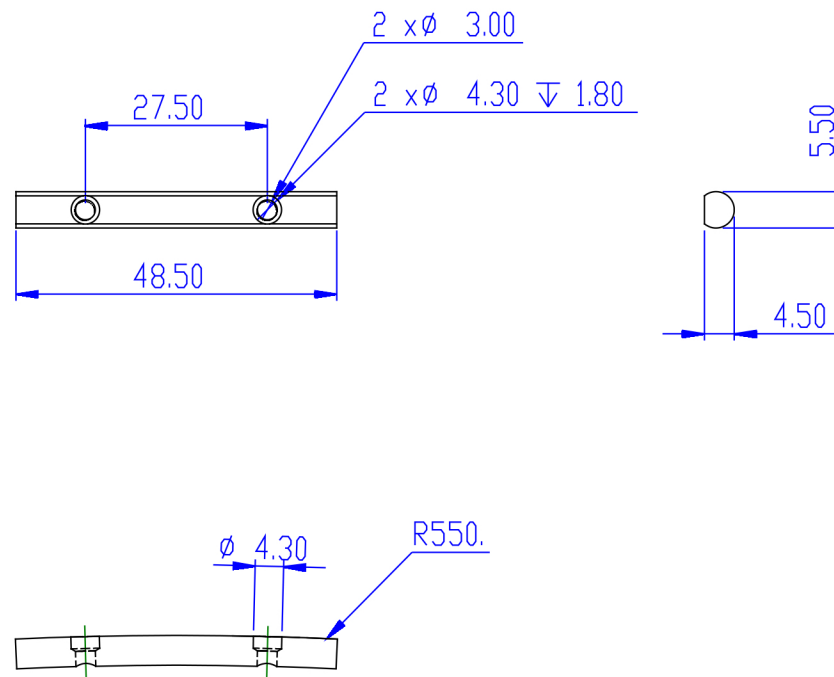

Floyd Rose®

1000 Series / Special String Retainer

*All measurements in mm