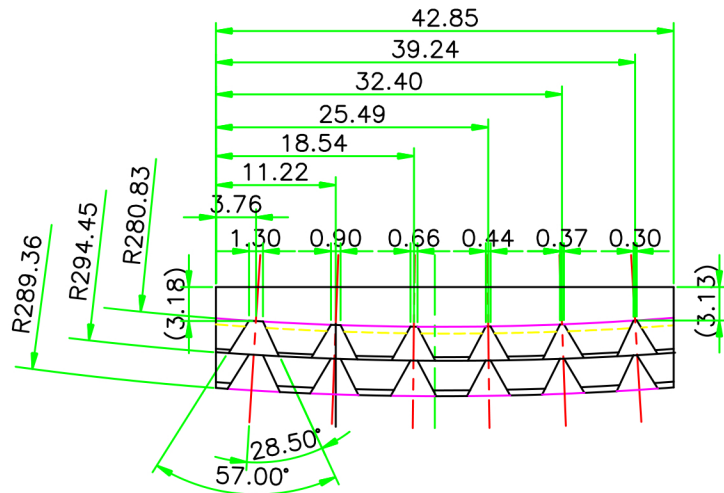

Floyd Rose® 1000 Series / Special R3 Locking Nut

SEC "B-B"

SEC "A-A"