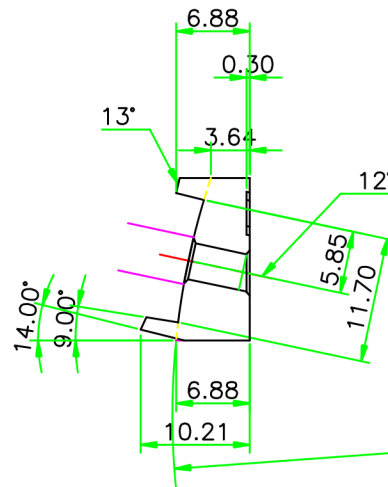

Floyd Rose® 1000 Series / Special R3 Locking Nut

SEC "B-B"

SEC "A-A"