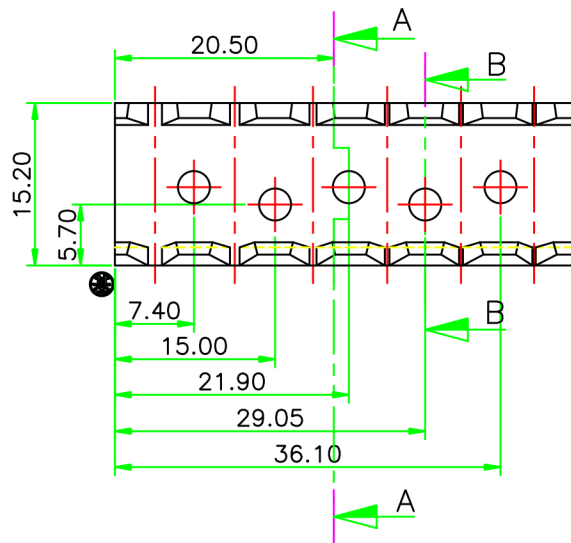

Floyd Rose® 1000 Series / Special R3 Locking Nut

SEC "B-B"

SEC "A-A"