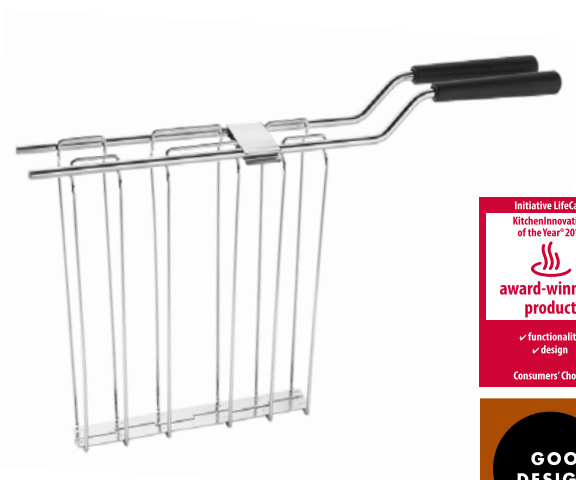

KitchenAid ARTISAN 2-slot Toaster 5KMT2204

- **Auto sensor with keep-warm feature**
Automatically lowers/lifts toast and gently keeps it warm
- **7 shade settings with LED countdown timer**
Choose and monitor your browning preference
- **Sandwich function with sandwich rack***
Prepares delicious, no-drip toasted sandwiches
* One sandwich rack included as standard accessory.
- **Frozen function**
Gently defrosts and toasts frozen bread
- **Bagel function**
Perfect for bagels and buns: toasts the inside, warms the outside
- **Die-cast metal construction with extra wide slots**
Robust, stable, toasts any type of bread

EMPIRE RED

ONYX BLACK

ALMOND CREAM

MEDALLION SILVER

CANDY APPLE

FROSTED PEARL

RASPBERRY ICE

KitchenAid ARTISAN 2-slot Toaster 5KMT2204

TECHNICAL DATA

Number of slots		2
Body material		Die-cast aluminium
Removable crumb tray		•
Wattage		1250 W
Voltage		220 - 240 V
Frequency		50 / 60 Hz
Cord length (under base storage)		137.2 cm
Product dimensions	H x W x D	22.5 x 18 x 33 cm
Packaging dimensions	H x W x D	32 x 40 x 24 cm
Master pack		2 units
Master pack dimensions	H x W x D	33.5 x 42.7 x 48.5 cm
Net weight		5 kg
Gross weight		6 kg
4 toasting functions		Bagel – Frozen – Sandwich – Toast/Cancel
Keep warm cycle		using low heat for up to 3 minutes (when not removed within 45 sec)