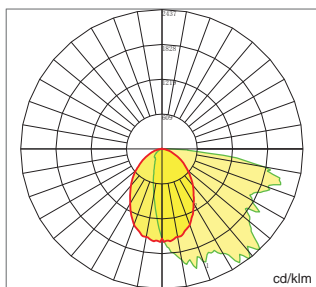

SPECIFICATIONS

PERFORMANCE

LED Chip	LIGHTNING T3C
Lumen Output (IES)	4,680lm
Power Consumption	60 W
Efficacy (IES)	78 lm/W
Efficacy (LED)	97 lm/W
Color Temperature	4500~5500K (2500~5500K Optional)
CRI	≥80
Lumen Maintenance	L70>54,000 hours (Calculated Using TM-21 Calculator)
Input Voltage	100-277 VAC Photocell Optional
Power Factor	0.95 minimum

WARRANTY

5 Years

Photometrics

NON SHADED

0.0~180.0

Mounting Hight 4m, 0 Tilt,
50LUX-5LUX

Illumination

Height	Light Spot	LUX
3.5m	5×5m	114LUX
4m	7×7m	87LUX
4.5m	8×8m	68LUX
5m	10×10m	55LUX
5.5m	11×11m	46LUX

Beam Angle (50% max)	120 DEG
Luminous Flux (IES)	4,860 lm
Light Efficacy (IES)	81 lm/W
Cutoff Classification	Semi-Cutoff

SHADED

0.0~180.0

Mounting Hight 4m, 0 Tilt,
50LUX-5LUX

Illumination

Height	Flux out	Avg. Emax	Angle	Diameter
1. 2.81ft	4653.3623 lm	6653 ft		
1m	5053.3126 lm	2027.72 cm		
4. 9.84ft	1163.4032 lm	13.31 ft		
2m	1252.4833 lm	403.54 cm		
9. 84ft	5368.1731 lm	10.96 ft		
3m	5345.1203 lm	608.32 cm		
13. 12ft	2900.1030 lm	26.01 ft		
4m	3121.0885 lm	811.09 cm		
12. 81ft	0.60331613 lm	66.01 ft		
4m	0.00012150 lm	2027.72 cm		

Note: The Curves indicate the illuminated area and the average illumination when the luminaire is at different distance.

Illumination

Beam Angle (50% max)	120 DEG
Luminous Flux (IES)	3,080 lm
Light Efficacy (IES)	77 lm/W
Cutoff Classification	Semi-Cutoff