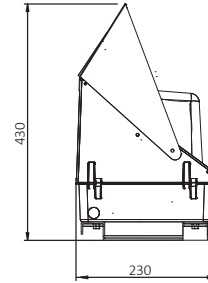

Mounting Options

Wall Mount

CAO LIGHTING, INC.
LED through Innovation™

4628 West Skyhawk Drive, West Jordan, UT 84084-4501
Phone 877.236.4403 Fax 801.256.9287
customer@caolighting.com
www.caolighting.com