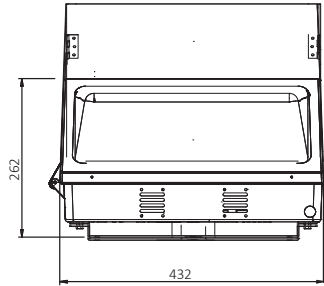

Mounting Options

Wall Mount

CAO LIGHTING, INC.
LED through Innovation™

4628 West Skyhawk Drive, West Jordan, UT 84084-4501
Phone 877.236.4403 Fax 801.256.9287
customer@caolighting.com
www.caolighting.com