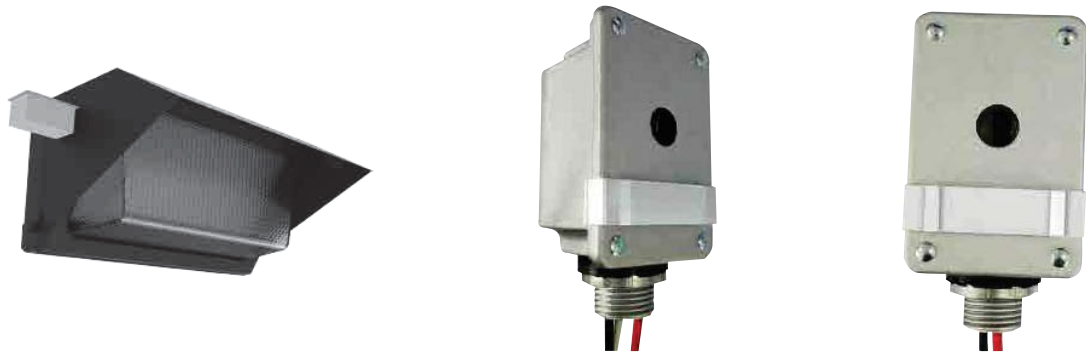

Dynasty LED Wall Pack

903 Series

903-60

903-60E

FEATURES

- System Light Efficacy 81 LPW
- Easy Installation & Maintenance
- IP65
- Five Years Warranty
- ETL

TYPICAL APPLICATIONS

- Security Lighting
- Pedestrian Lighting

Beam Angle (50% max)	120 DEG
Luminous Flux (IES)	4,860 lm
Light Efficacy (IES)	81 lm/W
Cutoff Classification	Semi-Cutoff

SHADED

0.0~180.0

Mounting Hight 4m, 0 Tilt,
50LUX-5LUX

Illumination

Height	Flux out	Avg. Emax	Angle	Diameter
1. 2.81ft	4653.3623 lm	6653 ft		
1m	5053.3126 lm	2027.72 cm		
4. 9.84ft	1163.4032 lm	13.31 ft		
2m	1252.4833 lm	403.54 cm		
9. 84ft	5368.1731 lm	10.96 ft		
3m	5345.1203 lm	608.32 cm		
13. 12ft	2900.1030 lm	26.01 ft		
4m	3121.0885 lm	811.09 cm		
12. 81ft	0.60331613 lm	66.01 ft		
4m	0.00012150 lm	2027.72 cm		

Note: The Curves indicate the illuminated area and the average illumination when the luminaire is at different distance.

Illumination

Beam Angle (50% max)	120 DEG
Luminous Flux (IES)	3,080 lm
Light Efficacy (IES)	77 lm/W
Cutoff Classification	Semi-Cutoff

Photocell Option

JL-116 Swivel Control

- Time-delay of up to 30-60s, eliminate turning-off by headlights at night
- Die-cast enclosure for vandalism protection
- Waterproof, applicable for outdoor and underwater purpose
- Light shielding slide for field performance adjustment
- Optional swivel with the sensor/switch body for convenient direction adjustment after installation
- SPST-NO Thermal switch
- Aluminum Die-cast housing
- 1/2" CdS Photocell
- 1/2" threaded conduit, with rubber gasket & Zinc alloy Lock-nut
- AWG #14 leads rated 105 °C