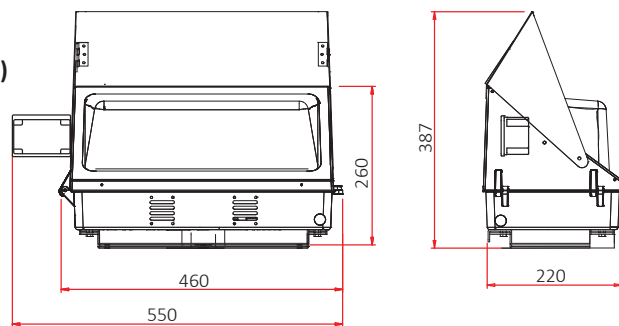

- Time-delay of up to 30-60s, eliminate turning-off by headlights at night
- Die-cast enclosure for vandalism protection
- Waterproof, applicable for outdoor and underwater purpose
- Light shielding slide for field performance adjustment
- Optional swivel with the sensor/switch body for convenient direction adjustment after installation
- SPST-NO Thermal switch
- Aluminum Die-cast housing
- 1/2" CdS Photocell
- 1/2" threaded conduit, with rubber gasket & Zinc alloy Lock-nut
- AWG #14 leads rated 105 °C

On-Off Levels: 10~20Lx On(Dusk): 30~60Lx Off(Dawn)
Ambient Temp.: -40°C~+70°C
Related Humidity: 96%
Power consumption: 1.5VA Max.
Electrical Life: 6500 cycles