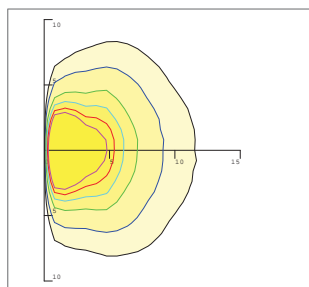

SPECIFICATIONS

PERFORMANCE

LED Chip	LIGHTNING T3C
Lumen Output (IES)	4,680lm
Power Consumption	60 W
Efficacy (IES)	78 lm/W
Efficacy (LED)	97 lm/W
Color Temperature	4500~5500K (2500~5500K Optional)
CRI	≥80
Lumen Maintenance	L70>54,000 hours (Calculated Using TM-21 Calculator)
Input Voltage	100-277 VAC Photocell Optional
Power Factor	0.95 minimum

WARRANTY

5 Years

Photometrics

NON SHADED

0.0~180.0

Mounting Hight 4m, 0 Tilt,
50LUX-5LUX

Illumination

Height	Light Spot	LUX
3.5m	5×5m	114LUX
4m	7×7m	87LUX
4.5m	8×8m	68LUX
5m	10×10m	55LUX
5.5m	11×11m	46LUX

Beam Angle (50% max)	120 DEG
Luminous Flux (IES)	4,860 lm
Light Efficacy (IES)	81 lm/W
Cutoff Classification	Semi-Cutoff

SHADED

0.0~180.0

Mounting Hight 4m, 0 Tilt,
50LUX-5LUX

Illumination

Height	Flux out	Avg. Emax	Angle	Diameter
1. 2.81ft	4653.3623 lm	6653 ft		
1m	5053.3126 lm	2027.72 cm		
4. 9.84ft	1163.4032 lm	13.31 ft		
2m	1252.4833 lm	403.54 cm		
9. 84ft	5368.1731 lm	10.96 ft		
3m	5345.1203 lm	608.32 cm		
13. 12ft	2900.1030 lm	26.01 ft		
4m	3121.0885 lm	811.09 cm		
12. 81ft	0.60331613 lm	66.01 ft		
4m	0.00012150 lm	2027.72 cm		

Note: The Curves indicate the illuminated area and the average illumination when the luminaire is at different distance.

Illumination

Beam Angle (50% max)	120 DEG
Luminous Flux (IES)	3,080 lm
Light Efficacy (IES)	77 lm/W
Cutoff Classification	Semi-Cutoff