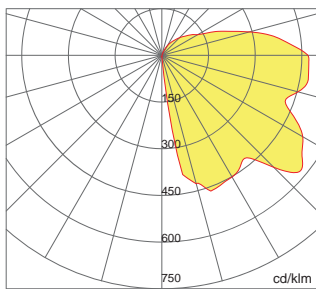

ENVIRONMENTAL

IP Rating	IP65
Operating Temperature	-30 to 45°C (-22 to 113°F)
Storing Temperature	-40 to 80°C (-40 to 167°F)
Humidity	15% to 95% RH

PHYSICAL

Dimensions (L×W×H)	432×230×430 mm (17×9.1×16.3.9 in) (SHADED)
Weight	9.0 kg (19.8 lbs) (SHADED)
Mounting Options	Wall Mount
Fixture Material	Aluminum Alloy

WARRANTY

5 Years

Photometrics

NON SHADED

0.0~180.0

Mounting Hight 4m, 0 Tilt,
50LUX-5LUX

Illumination

Height	Light Spot	LUX
3.5m	5×5m	114LUX
4m	7×7m	87LUX
4.5m	8×8m	68LUX
5m	10×10m	55LUX
5.5m	11×11m	46LUX

Beam Angle (50% max)	120 DEG
Luminous Flux (IES)	4,860 lm
Light Efficacy (IES)	81 lm/W
Cutoff Classification	Semi-Cutoff

SHADED

0.0~180.0

Mounting Hight 4m, 0 Tilt,
50LUX-5LUX

Illumination

Height	Flux out	Avg. Emax	Angle	Diameter
1. 2.81ft	4653.3623 lm	6653 ft		
1m	5053.3126 lm	2027.72 cm		
4. 9.84ft	1163.4032 lm	13.31 ft		
2m	1252.4833 lm	403.54 cm		
9. 84ft	5368.1731 lm	10.96 ft		
3m	5345.1203 lm	608.32 cm		
13. 12ft	2900.1030 lm	26.01 ft		
4m	3121.0885 lm	811.09 cm		
12. 81ft	0.60331613 lm	66.01 ft		
4m	0.00012150 lm	2027.72 cm		

Note: The Curves indicate the illuminated area and the average illumination when the luminaire is at different distance.

Illumination

Beam Angle (50% max)	120 DEG
Luminous Flux (IES)	3,080 lm
Light Efficacy (IES)	77 lm/W
Cutoff Classification	Semi-Cutoff