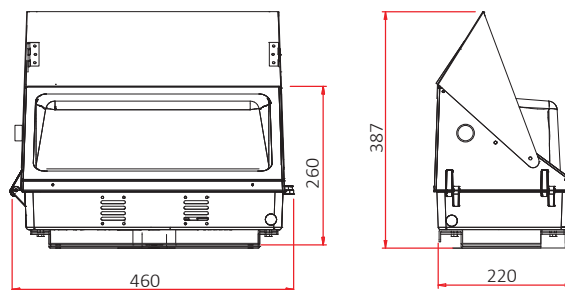

Model.No.	Rated Voltage	Applicable Voltage	Rated Loadings	Certificates
JL-103A	120VAC	110-130 VAC	500W Tungsten 850VA Ballast	
JL-103B	220VAC	200-240 VAC		
JL-103C	240VAC	208-277 VAC		
JL-103D	277VAC	250-305 VAC		

*Append 2 numeric digits to indicate lead length in inches.