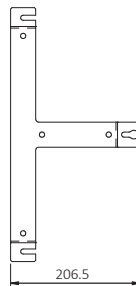

ENVIRONMENTAL

IP Rating	IP65
Operating Temperature	-30 to 45°C (-22 to 113°F)
Storing Temperature	-40 to 80°C (-40 to 167°F)
Humidity	15% to 95% RH

PHYSICAL

Dimensions (L×W×H)	432×230×430 mm (17×9.1×16.3.9 in) (SHADED)
Weight	9.0 kg (19.8 lbs) (SHADED)
Mounting Options	Wall Mount
Fixture Material	Aluminum Alloy

Beam Angle (50% max)	120 DEG
Luminous Flux (IES)	4,860 lm
Light Efficacy (IES)	81 lm/W
Cutoff Classification	Semi-Cutoff

SHADED

0.0~180.0

Mounting Hight 4m, 0 Tilt,
50LUX-5LUX

Illumination

Height	Flux out	Avg. Emax	Angle	Diameter
1. 2.81ft	4653.3623 lm	6653 ft		
1m	5053.3126 lm	2027.72 cm		
4. 9.84ft	1163.4032 lm	13.31 ft		
2m	1252.4833 lm	403.54 cm		
9. 84ft	5368.1731 lm	10.96 ft		
3m	5345.1203 lm	608.32 cm		
13. 12ft	2900.1030 lm	26.01 ft		
4m	3121.0885 lm	811.09 cm		
12. 81ft	0.60331613 lm	66.01 ft		
4m	0.00012150 lm	2027.72 cm		

Note: The Curves indicate the illuminated area and the average illumination when the luminaire is at different distance.

Illumination

Beam Angle (50% max)	120 DEG
Luminous Flux (IES)	3,080 lm
Light Efficacy (IES)	77 lm/W
Cutoff Classification	Semi-Cutoff

*Append 2 numeric digits to indicate lead length in inches.

Mounting Options

Wall Mount

CAO LIGHTING, INC.
LED through Innovation™

4628 West Skyhawk Drive, West Jordan, UT 84084-4501
Phone 877.236.4403 Fax 801.256.9287
customer@caolighting.com
www.caolighting.com