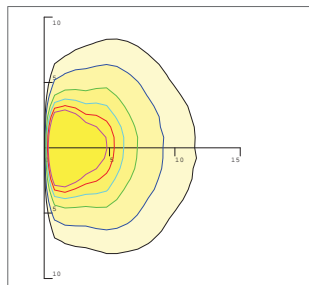

SPECIFICATIONS

PERFORMANCE

LED Chip	LIGHTNING T3C
Lumen Output (IES)	4,680lm
Power Consumption	60 W
Efficacy (IES)	78 lm/W
Efficacy (LED)	97 lm/W
Color Temperature	4500~5500K (2500~5500K Optional)
CRI	≥80
Lumen Maintenance	L70>54,000 hours (Calculated Using TM-21 Calculator)
Input Voltage	100-277 VAC Photocell Optional
Power Factor	0.95 minimum

WARRANTY

5 Years

Photometrics

NON SHADED

0.0~180.0

Mounting Hight 4m, 0 Tilt,
50LUX-5LUX

Illumination

Height	Light Spot	LUX
3.5m	5×5m	114LUX
4m	7×7m	87LUX
4.5m	8×8m	68LUX
5m	10×10m	55LUX
5.5m	11×11m	46LUX

Beam Angle (50% max)	120 DEG
Luminous Flux (IES)	4,860 lm
Light Efficacy (IES)	81 lm/W
Cutoff Classification	Semi-Cutoff

SHADED

0.0~180.0

Mounting Hight 4m, 0 Tilt,
50LUX-5LUX

Illumination

Height	Flux out	Avg. Emax	Angle	Diameter
1. 2.81ft	4653.3623 lm	6653 ft		
1m	5053.3126 lm	2027.72 cm		
4. 9.84ft	1163.4032 lm	13.31 ft		
2m	1252.4833 lm	403.54 cm		
9. 84ft	5368.1731 lm	10.96 ft		
3m	5345.1203 lm	608.32 cm		
13. 12ft	2900.1030 lm	26.01 ft		
4m	3121.0885 lm	811.09 cm		
12. 81ft	0.60331613 lm	66.01 ft		
4m	0.00012150 lm	2027.72 cm		

Note: The Curves indicate the illuminated area and the average illumination when the luminaire is at different distance.

Illumination

Beam Angle (50% max)	120 DEG
Luminous Flux (IES)	3,080 lm
Light Efficacy (IES)	77 lm/W
Cutoff Classification	Semi-Cutoff