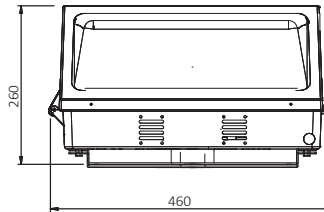

Mounting Options

Wall Mount

CAO LIGHTING, INC.
LED through Innovation™

4628 West Skyhawk Drive, West Jordan, UT 84084-4501
Phone 877.236.4403 Fax 801.256.9287
customer@caolighting.com
www.caolighting.com