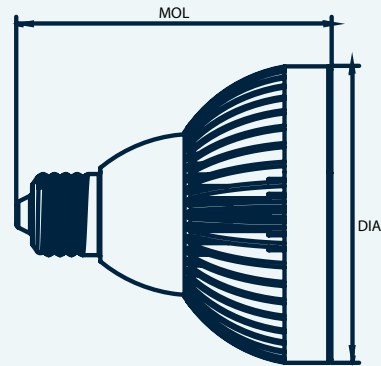

Please call or visit our website to find a local distributor

4628 West Skyhawk Drive, West Jordan, UT 84084-4501
Phone 877.236.4403 Fax 801.256.9287
www.DynastyLEDs.com

ISO 9001 CERTIFIED
Patent #6,465,961, #6,634,770, #6,746,885, #7,728,345 and patents pending
©2013 CAO Lighting, Inc. SAL-FL0032 10.12.01