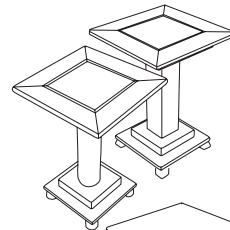

Half Round Hall Table

36" x 18" x 30"
HAL001 - Log Legs
HAL002 - Milled Legs

Round End Table

20" Diam. x 24"
END002 - Milled Legs

Night Table

26" x 20" x 24"
NGT005 - Log Legs
NGT006 - Milled Legs

Classic End Table

24" x 18" x 24"
END003 - Log Legs
END004 - Milled Legs

Night Table Cabinet

22" x 16" x 24"
NGT011

End Table

24" x 24" x 24"
END006 - Table

Small Square Table

16" x 16" x 24"
END016

Martini Table

16" x 16" x 24"
MAR001 - Log Pedestal
MAR002 - Milled Pedestal

Nesting Rectangular End Tables

24" x 18" x 24"
18" x 18" x 22"
18" x 12" x 20"
END007 - Log Legs
END013 - Milled Legs

MAR005 - Log Pedestal, Flat Top
MAR006 - Milled Pedestal, Flat Top