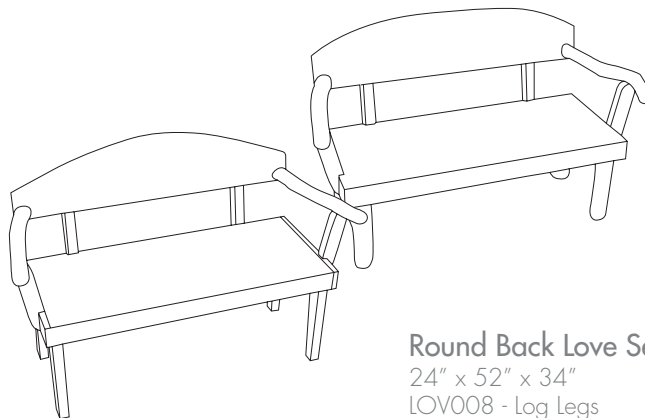

Loveseats

Round Back Love Seat

24" x 52" x 34"

LOV008 - Log Legs

LOV009 - Milled Legs