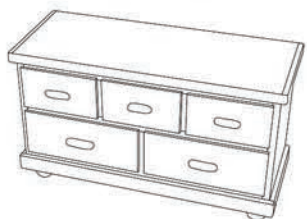

Kitchen Island

Kitchen Island

48" x 26" x 36"
KITISLND001 - without boxes

Dressers, Hutches & Buffets

Small Dresser
38" x 22" x 30"
DRS004

Small Buffet
36" x 18" x 38"
BUF007

Medium Dresser
56" x 22" x 30"
DRS003

Medium Buffet
BUF001 - 54" x 19" x 30"
BUF002 - 60" x 19" x 30"

Large Dresser
62" x 22" x 30"
DRS001

Media Buffet
40" x 20" x 30"
BUF009

Tall Dresser
20" x 36" x 48"
DRS002

Large Buffet
60" x 20" x 30"
BUF008