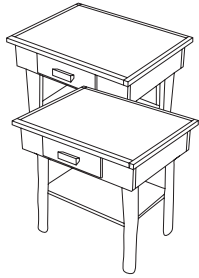

Growth Chart
10" x 2" x 74" / 12" x .75" x 69"
GRT001 / GRT002

Leash Rack
24" x 6" x 10" / 10" x 6" x 24"
CRK020 / CRK021

Key Ring Rack Plaque
10" x 7" / 7" x 10"
PLQ031 / PLQ032

End Tables & Small Tables

Half Round Hall Table

36" x 18" x 30"
HAL001 - Log Legs
HAL002 - Milled Legs

Round End Table

20" Diam. x 24"
END002 - Milled Legs

Night Table

26" x 20" x 24"
NGT005 - Log Legs
NGT006 - Milled Legs

Classic End Table