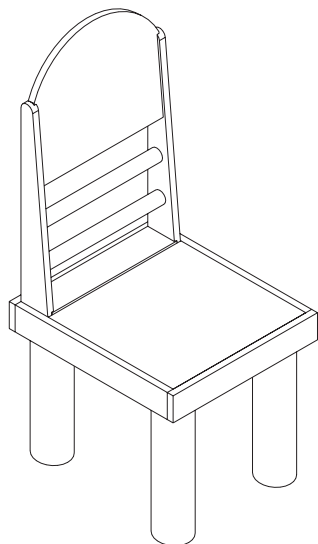

Chairs

Leather Seats Sticks Chair

18.5" x 21" x 43"

CHR005 - Round Back Log Legs

CHR006 - Round Back Milled Legs

Wood Seat Sticks Chair

18.5" x 21" x 43"

CHR001 - Round Back Log Legs

CHR002 - Round Back Milled Legs

These designs are also available in peaked and square back.