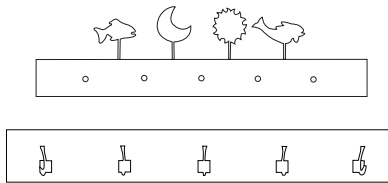

Circle Wall Clock
14" / 24" / 36"
CLK007, CLK015, CLK014

Hanging Racks & Growth Charts

Small Coatrack
24" x 2" x 5.5"
CRK001

Medium Coatrack
36" x 2" x 5.5"
CRK006

Large Coatrack
48" x 2" x 5.5"
CRK011
60" x 1" x 8"
CRK013

Growth Chart
10" x 2" x 74" / 12" x .75" x 69"
GRT001 / GRT002

Leash Rack
24" x 6" x 10" / 10" x 6" x 24"
CRK020 / CRK021

Key Ring Rack Plaque
10" x 7" / 7" x 10"
PLQ031 / PLQ032

End Tables & Small Tables