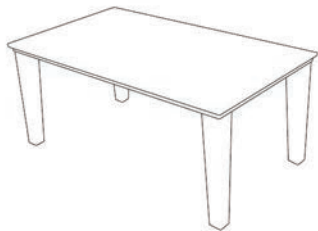

48" x 30" x 30"
 DSK003 - Log Legs
 DSK009 - Milled Legs

Classic Desk

24" x 36" x 30"
 DSK001 - Log Legs
 DSK007 - Milled Legs

28" x 36" x 30"
 DSK002 - Log Legs
 DSK008 - Milled Legs

Large Desk

60" x 30" x 30"
 DSK004 - Milled Legs

Sofa Table with Shelf

36" x 16" x 30"
 SFA001 - Log Legs
 SFA002 - Milled Legs

48" x 16" x 30"
 SFA003 - Log Legs
 SFA004 - Milled Legs

60" x 16" x 30"
 SFA006 - Log Legs
 SFA007 - Milled Legs

Console Table

30" x 12" x 30"
 SFA030 - Milled Legs

40" x 12" x 30"
 SFA031 - Milled Legs

Sofa Table with Drawers

60" x 22" x 30"
 SFA022 - Two Drawers

72" x 22" x 34"
 SFA024 - Three Drawers

Coffee Tables

Contemporary Coffee Table
42" x 24" x 18"
CBT047 - Milled Legs

42" x 24" x 18" x 4" inside storage
CBT047S - Milled Legs

Rectangular Coffee Table
42" x 24" x 18"
CBT021 - Log Legs
CBT022 - Milled Legs

60" x 36" x 18"
CBT025 - Log Legs
CBT026 - Milled Legs

Circular Coffee Table
30" Diam. x 18"
CBT031 - Log Pedestal
CBT032 - Milled Pedestal