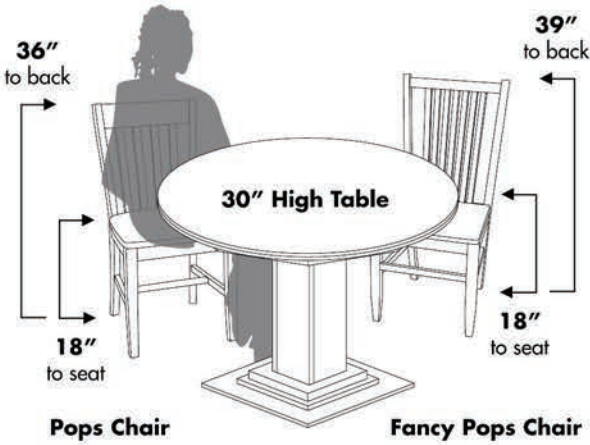

Dining Chair Guide

Our pops chairs come in **two styles** - the key difference is in the number and thickness of the back supports.

Standard Pops Chairs & Stools

Fancy Pops Chairs & Stools

Chairs

Stools

The number of chairs needed **varies** with the size of the table's diameter.