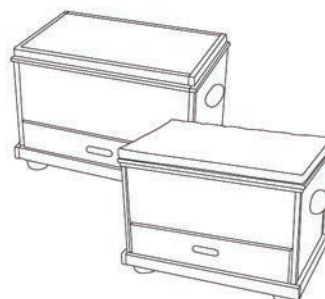

32" Diam. x 18"
CBT033 - Log Pedestal
CBT034 - Milled Pedestal

Square Coffee Table
30" x 30" x 18"
CBT002 - Log Legs
CBT003 - Milled Legs

32" x 32" x 18"
CBT004 - Log Legs
CBT005 - Milled Legs

36" Diam. x 18"
CBT035 - Log Pedestal
CBT036 - Milled Pedestal

36" x 36" x 18"
CBT006 - Log Legs
CBT007 - Milled Legs

42" x 42" x 18"
CBT008 - Log Legs
CBT009 - Milled Legs

48" x 48" x 18"
CBT010 - Log Legs
CBT011 - Milled Legs

Chests

Chest
35" x 22.5" x 24"
CHT001 - Wood Top
CHT007 - Leather Top

Chest with Drawer
35" x 22.5" x 24"
CHT002 - Wood Top
CHT006 - Leather Top

Game Tables

Round Game Bar Height Table
 30" Diam. x 42"; Flip-top with checkers
 GAM039 - Log Pedestal
 GAM040 - Milled Pedestal
 36" Diam. x 42"; Flip-top with checkers
 GAM053 - Log Pedestal
 GAM054 - Milled Pedestal