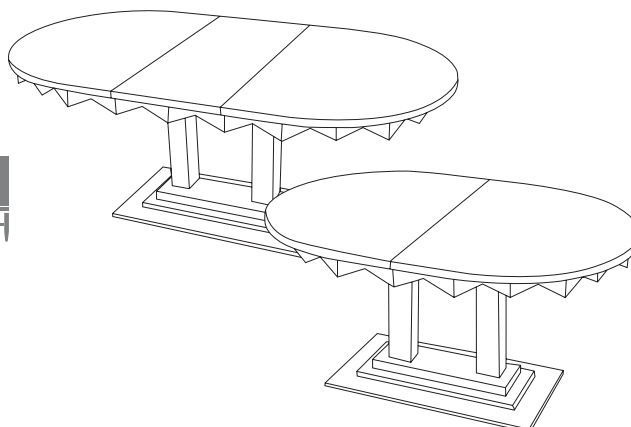

Leaves for Double Pedestal Oval Dining Table

60" x 42" x 30"

For Five Ft. Tables

DIN052LEAF18 - 18" Double Milled Pedestal

DIN052LEAF24 - 24" Double Milled Pedestal

72" x 42" x 30"

For Six Ft. Tables

DIN053LEAF18 - 18" Milled Pedestal

DIN053LEAF24 - 24" Milled Pedestal