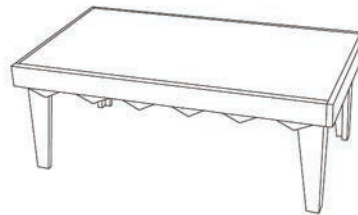

48" x 30" x 30"
 DSK003 - Log Legs
 DSK009 - Milled Legs

Classic Desk

24" x 36" x 30"
 DSK001 - Log Legs
 DSK007 - Milled Legs

28" x 36" x 30"
 DSK002 - Log Legs
 DSK008 - Milled Legs

Large Desk

60" x 30" x 30"
 DSK004 - Milled Legs

Sofa Table with Shelf

36" x 16" x 30"
 SFA001 - Log Legs
 SFA002 - Milled Legs

48" x 16" x 30"
 SFA003 - Log Legs
 SFA004 - Milled Legs

60" x 16" x 30"
 SFA006 - Log Legs
 SFA007 - Milled Legs

Console Table

30" x 12" x 30"
 SFA030 - Milled Legs

40" x 12" x 30"
 SFA031 - Milled Legs

Sofa Table with Drawers

60" x 22" x 30"
 SFA022 - Two Drawers

72" x 22" x 34"
 SFA024 - Three Drawers

Coffee Tables

Contemporary Coffee Table
42" x 24" x 18"
CBT047 - Milled Legs

42" x 24" x 18" x 4" inside storage
CBT047S - Milled Legs

Rectangular Coffee Table
42" x 24" x 18"
CBT021 - Log Legs
CBT022 - Milled Legs

60" x 36" x 18"
CBT025 - Log Legs
CBT026 - Milled Legs

Circular Coffee Table
30" Diam. x 18"
CBT031 - Log Pedestal
CBT032 - Milled Pedestal