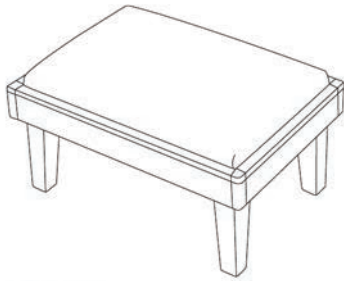

Ottomans, Susans, Boards & Calendars

Ottoman
18" x 26" x 13.5"
OTT002