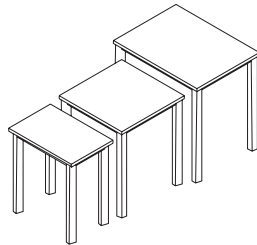

Half Round Hall Table

36" x 18" x 30"
HAL001 - Log Legs
HAL002 - Milled Legs

Round End Table

20" Diam. x 24"
END002 - Milled Legs

Night Table

26" x 20" x 24"
NGT005 - Log Legs
NGT006 - Milled Legs

Classic End Table

24" x 18" x 24"
END003 - Log Legs
END004 - Milled Legs

Night Table Cabinet

22" x 16" x 24"
NGT011

End Table

24" x 24" x 24"
END006 - Table

Small Square Table

16" x 16" x 24"
END016

Martini Table

16" x 16" x 24"
MAR001 - Log Pedestal
MAR002 - Milled Pedestal

Nesting Rectangular End Tables

24" x 18" x 24"
18" x 18" x 22"
18" x 12" x 20"
END007 - Log Legs
END013 - Milled Legs

MAR005 - Log Pedestal, Flat Top
MAR006 - Milled Pedestal, Flat Top