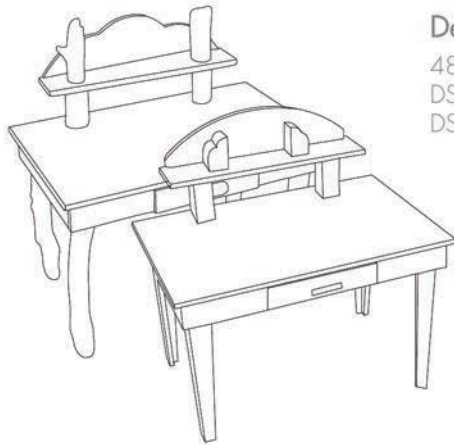

Lighting & Lamps

Milled Table Lamp

7" x 7" x 18"
BTL001

Log Table Lamp

7" x 7" x 18"
LGT001

Half Log Floor Lamp

12" x 12" x 46"
LSC008

Log Floor Lamp

12" x 12" x 46"
LGF001

Milled Floor Lamp

12" x 12" x 48"
BFL001

Small Lamps contain 1-Way switches;
40 watts

Large Lamps contain 3-Way switches;
40 / 60 / 100 watts

Desks & Side Tables

Desk with Upper Shelf

48" x 30" x 30"
 DSK003 - Log Legs
 DSK009 - Milled Legs

Classic Desk

24" x 36" x 30"
 DSK001 - Log Legs
 DSK007 - Milled Legs

28" x 36" x 30"
 DSK002 - Log Legs
 DSK008 - Milled Legs

Large Desk

60" x 30" x 30"
 DSK004 - Milled Legs