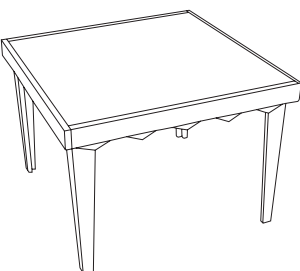

60" x 60" x 30"

DIN005 - Log Legs

DIN006 - Milled Legs