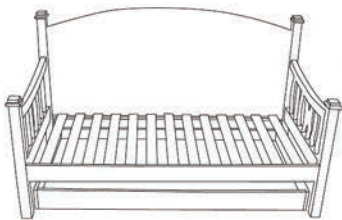

Tall Post Bed

BED020 - Queen 69" x 89" x 80"

Milled Post Beds

BED032 - Queen 75" x 89" x 63"

Headboard Only

HDB002 - Full 63" x 63"
HDB003 - Queen 69" x 63"
HDB004 - King 85" x 63"

Daybed

84" x 43" x 50"
BED004 - Daybed