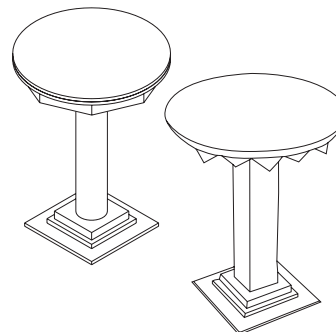

Round, Oval & Bar Height Tables

Circular Dining Table

36" Diam. x 30"

DIN031 - Log Pedestal

DIN032 - Milled Pedestal

42" Diam. x 30"

DIN039 - Log Pedestal

DIN040 - Milled Pedestal

DIN038 - Milled Pedestal

Circular Bar Height Table

30" Diam. x 42"

DIN047 - Log Pedestal

DIN048 - Milled Pedestal

36" Diam. x 42"

DIN055 - Log Pedestal

DIN056 - Milled Pedestal

Oval Dining Table

60" x 42" x 30"

DIN049 - Double Milled Pedestal

DIN052 - Milled Pedestal

72" x 42" x 30"

DIN050 - Double Milled Pedestal

DIN053 - Milled Pedestal

Leaves for Circular Dining Table