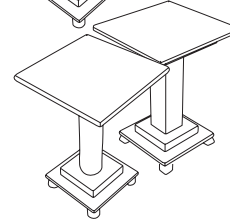

Half Round Hall Table

36" x 18" x 30"
HAL001 - Log Legs
HAL002 - Milled Legs

Round End Table

20" Diam. x 24"
END002 - Milled Legs

Night Table

26" x 20" x 24"
NGT005 - Log Legs
NGT006 - Milled Legs

Classic End Table

24" x 18" x 24"
END003 - Log Legs
END004 - Milled Legs

Night Table Cabinet

22" x 16" x 24"
NGT011

End Table

24" x 24" x 24"
END006 - Table

Small Square Table

16" x 16" x 24"
END016

Martini Table

16" x 16" x 24"
MAR001 - Log Pedestal
MAR002 - Milled Pedestal

Nesting Rectangular End Tables

24" x 18" x 24"
18" x 18" x 22"
18" x 12" x 20"
END007 - Log Legs
END013 - Milled Legs

MAR005 - Log Pedestal, Flat Top
MAR006 - Milled Pedestal, Flat Top