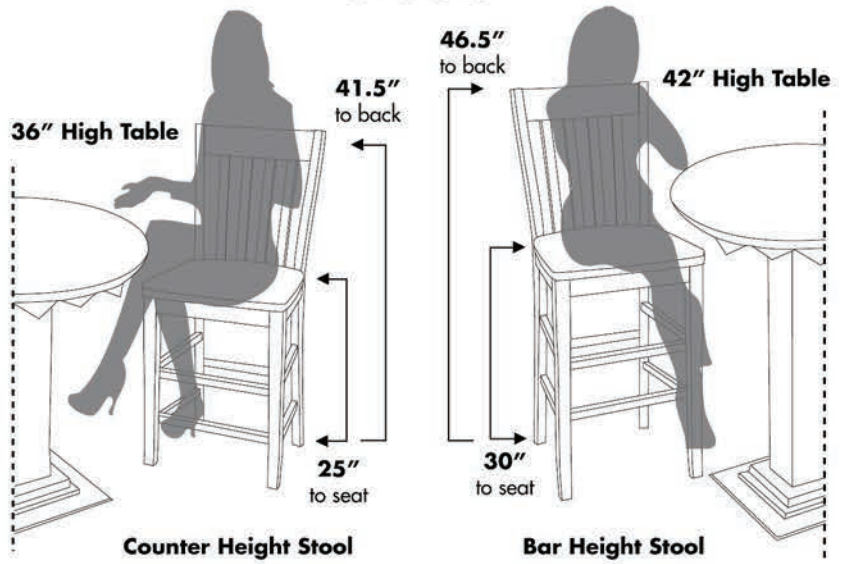

Dining Chair Guide

Our pops chairs come in **two styles** - the key difference is in the number and thickness of the back supports.

Standard Pops Chairs & Stools

Fancy Pops Chairs & Stools

Chairs

Stools

The number of chairs needed **varies** with the size of the table's diameter.