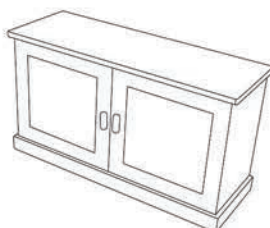

Kitchen Island

Kitchen Island

48" x 26" x 36"
KITISLND001 - without boxes

Dressers, Hutches & Buffets

Small Dresser
38" x 22" x 30"
DRS004

Small Buffet
36" x 18" x 38"
BUF007

Medium Dresser
56" x 22" x 30"
DRS003

Medium Buffet
BUF001 - 54" x 19" x 30"
BUF002 - 60" x 19" x 30"

Large Dresser
62" x 22" x 30"
DRS001

Media Buffet
40" x 20" x 30"
BUF009

Tall Dresser
20" x 36" x 48"
DRS002

Large Buffet
60" x 20" x 30"
BUF008