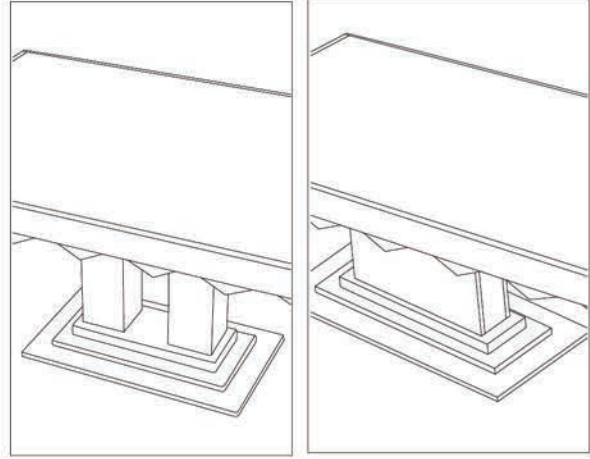

Single & Double Pedestal Base

Pedestal Bases can be single or double and are available in log or milled.

Table shapes that do not contain leaves are simple - Circle, Oval, Square, and Rectangular. We offer a wide variety of leaf tables, all built with high quality hardware for easy size changes