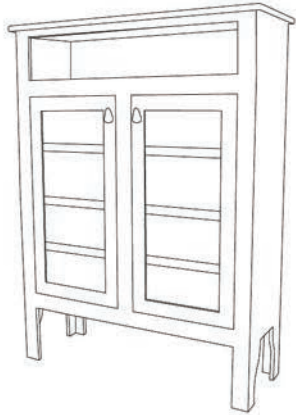

Cribbage Lazy Susan
20"
LZY001C

Lazy Susan
20" / 24" / 28"
LZY001 / LZY002 / LZY003

Info Center
24" x 6" x 35"
ACT014

Activity Board
35" x 1" x 31" / 42" x 1" x 36.5" / 48" x 1" x 46"
ACT001 / ACT002 / ACT003

Additional items are available; PER001 - 3" Large Calendar Magnets,
PER002 - 1.5" Small/ Number Calendar Magnets, GPC003 - Cribbage Pegs, set of 6

Bookcases

Bookcase with Glass Doors
49" x 17.5" x 65"
BCS005

Bookcase
18" x 10.5" x 70"
BCS002

Bookcase with Adjustable Shelves
36" x 12" x 72"
BCS003

Short Bookcase
38" x 12" x 36"
BCS001

Stools

Short Stool
STL046 - Log Legs
STL049 - Milled Legs

Round Counter Height Stool