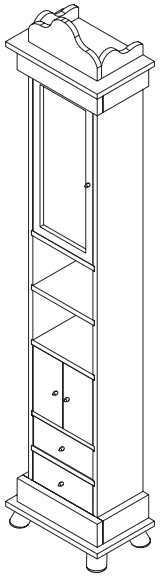

Sticks®

Page 2	Clocks, Toppers, Trays, Hanging Racks & Growth Charts
Page 3	End Tables, Small Tables, Lighting & Lamps
Page 4	Desks & Side Tables
Page 5	Coffee Tables & Chests
Page 6	Game Tables & Mirrors
Page 7	Mirrors, contd.
Page 8	Benches, Seats, Beds & Kitchen Island
Page 9	Dressers, Hutches & Buffets
Page 10	Ottomans, Susans, Activity Boards & Calendars
Page 11	Bookcases & Stools
Page 12	Dining Chair Guide
Page 13	Chairs & Loveseats
Page 14	Dining Table Guide
Page 15	Round, Oval & Bar Height Tables
Page 16	Square & Rectangular Dining Tables

Structure Guide

Clocks, Toppers & Trays

Grandfather Clock
16" x 10" x 76"
CLK001

Mantel Clock
10" x 4" x 12"
CLK010

Wall Clock
12" x 12-16"
CLK006

Door Topper
36" x 8"
TPR001

Tray
20" x 16" / 24" x 18"
TRA001 / TRA002

32" Diam. x 18"
CBT033 - Log Pedestal
CBT034 - Milled Pedestal

Square Coffee Table
30" x 30" x 18"
CBT002 - Log Legs
CBT003 - Milled Legs

32" x 32" x 18"
CBT004 - Log Legs
CBT005 - Milled Legs

36" Diam. x 18"
CBT035 - Log Pedestal
CBT036 - Milled Pedestal

Mirrors

Rectangular Mirror
 24" x 32"
 MIR117

Large Horizontal Mirror
 42" x 36"
 MIO10

Mirrors

Circle Inside Mirror
38" x 38"
MIRO38

Circle Mirrors
21" / 36"
MIRO11, MIRO12, MIRO36

Oval Mirrors
31" x 46" or 46" x 31"
MIRO36