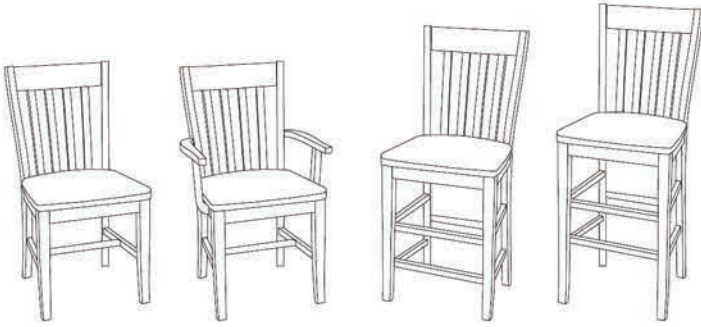

Arm Chair
CHR801 - wood seat
CHR811 - leather seat
18" 16.75"
36"

Bar Stool
STL085 - wood seat
STL089 - leather seat
18" 16.75"
41.5"

Bar Stool
STL086 - wood seat
STL090 - leather seat
18" 16.75"
46.5"

Dining Chair Guide

Our pops chairs come in **two styles** - the key difference is in the number and thickness of the back supports.

Standard Pops Chairs & Stools

Side Chair
CHR800 - wood seat
CHR803 - leather seat
18" 16.75"
36"