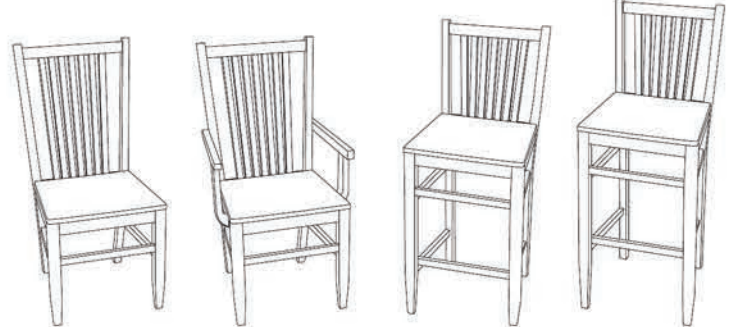

STL019 - Swiveling Log Pedestal
STL021 - Swiveling Log Pedestal with Leather
STL010 - Swiveling Milled Pedestal
STL012 - Swiveling Milled Pedestal with Leather

Dining Chair Guide

Our pops chairs come in **two styles** - the key difference is in the number and thickness of the back supports.

Standard Pops Chairs & Stools

Side Chair
CHR800 - wood seat
CHR803 - leather seat
18" 16.75"
36"

Arm Chair
CHR801 - wood seat
CHR811 - leather seat
18" 16.75"
36"

Bar Stool
STL085 - wood seat
STL089 - leather seat
18" 16.75"
41.5"

Bar Stool
STL086 - wood seat
STL090 - leather seat
18" 16.75"
46.5"

Fancy Pops Chairs & Stools

Side Chair
CHR805 - wood seat
CHR804 - leather seat
18" 16.75"
39"

Arm Chair
CHR810 - wood seat
CHR806 - leather seat
18" 16.75"
39"