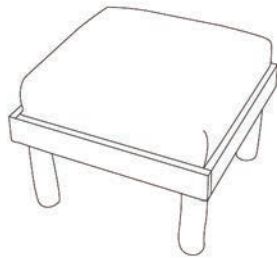

Square Ottoman
24" x 24" x 18"
OTT007