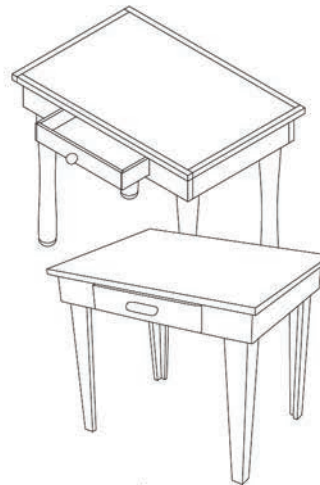

Lighting & Lamps

Milled Table Lamp

7" x 7" x 18"
BTL001

Log Table Lamp

7" x 7" x 18"
LGT001

Half Log Floor Lamp

12" x 12" x 46"
LSC008

Log Floor Lamp

12" x 12" x 46"
LGF001

Milled Floor Lamp

12" x 12" x 48"
BFL001

Small Lamps contain 1-Way switches;
40 watts

Large Lamps contain 3-Way switches;
40 / 60 / 100 watts

Desks & Side Tables

Desk with Upper Shelf

48" x 30" x 30"
 DSK003 - Log Legs
 DSK009 - Milled Legs

Classic Desk

24" x 36" x 30"
 DSK001 - Log Legs
 DSK007 - Milled Legs

28" x 36" x 30"
 DSK002 - Log Legs
 DSK008 - Milled Legs

Large Desk

60" x 30" x 30"
 DSK004 - Milled Legs