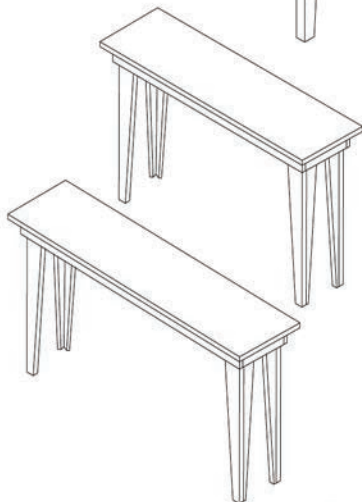

12" x 12" x 46"
LGF001

Milled Floor Lamp

12" x 12" x 48"
BFL001

Small Lamps contain 1-Way switches;
40 watts

Large Lamps contain 3-Way switches;
40 / 60 / 100 watts

Desks & Side Tables

Desk with Upper Shelf

48" x 30" x 30"
 DSK003 - Log Legs
 DSK009 - Milled Legs

Classic Desk

24" x 36" x 30"
 DSK001 - Log Legs
 DSK007 - Milled Legs

28" x 36" x 30"
 DSK002 - Log Legs
 DSK008 - Milled Legs

Large Desk

60" x 30" x 30"
 DSK004 - Milled Legs

Sofa Table with Shelf

36" x 16" x 30"
 SFA001 - Log Legs
 SFA002 - Milled Legs

48" x 16" x 30"
 SFA003 - Log Legs
 SFA004 - Milled Legs

60" x 16" x 30"
 SFA006 - Log Legs
 SFA007 - Milled Legs

Console Table