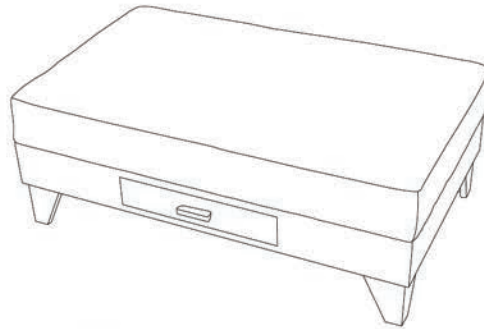

Wine Rack Buffet
66" x 22.5" x 36"
BUF005

Large Double Door Buffet
78" x 20" x 42"
BUF006

China Hutch
38" x 23" x 86"
CPD001

Hall Tree
27" x 17" x 89", seat 20"
HLT001 - without Lights
HLT002 - with Lights

Ottomans, Susans, Boards & Calendars

Ottoman
18" x 26" x 13.5"
OTT002

Square Ottoman
24" x 24" x 18"
OTT007

Round Ottomon
24" D x 15"
OTT003

Giant Ottoman
48" x 48" x 18"
OTT004

Ottomans with Drawers
30" x 50" x 16" / 40" x 60"
OTT009 / OTT008