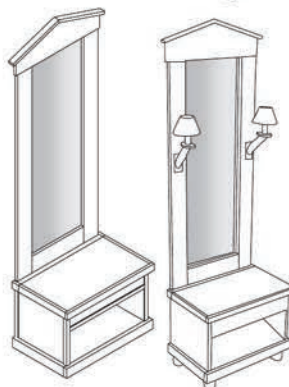

Medium Buffet
BUF001 - 54" x 19" x 30"
BUF002 - 60" x 19" x 30"

Large Dresser
62" x 22" x 30"
DRS001

Media Buffet
40" x 20" x 30"
BUF009

Tall Dresser
20" x 36" x 48"
DRS002

Large Buffet
60" x 20" x 30"
BUF008

Wine Rack Buffet
66" x 22.5" x 36"
BUF005

Large Double Door Buffet
78" x 20" x 42"
BUF006

China Hutch
38" x 23" x 86"
CPD001

Hall Tree
27" x 17" x 89", seat 20"
HLT001 - without Lights
HLT002 - with Lights