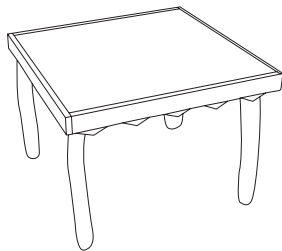

DIN053LEAF24 - 24" Milled Pedestal

Square & Rectangular Dining Tables

Square Dining Table

36" x 36" x 30"

DIN001 - Log Legs

DIN002 - Milled Legs

48" x 48" x 30"

DIN003 - Log Legs

DIN004 - Milled Legs

60" x 60" x 30"

DIN005 - Log Legs

DIN006 - Milled Legs

Rectangular Dining Tables

48" x 42" x 30"

DIN007 - Log Legs

DIN008 - Milled Legs