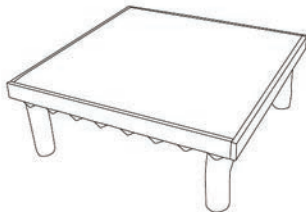

Sofa Table with Shelf

36" x 16" x 30"
 SFA001 - Log Legs
 SFA002 - Milled Legs

48" x 16" x 30"
 SFA003 - Log Legs
 SFA004 - Milled Legs

60" x 16" x 30"
 SFA006 - Log Legs
 SFA007 - Milled Legs

Console Table

30" x 12" x 30"
 SFA030 - Milled Legs

40" x 12" x 30"
 SFA031 - Milled Legs

Sofa Table with Drawers

60" x 22" x 30"
 SFA022 - Two Drawers

72" x 22" x 34"
 SFA024 - Three Drawers

Coffee Tables

Contemporary Coffee Table
42" x 24" x 18"
CBT047 - Milled Legs

42" x 24" x 18" x 4" inside storage
CBT047S - Milled Legs

Rectangular Coffee Table
42" x 24" x 18"
CBT021 - Log Legs
CBT022 - Milled Legs

60" x 36" x 18"
CBT025 - Log Legs
CBT026 - Milled Legs

Circular Coffee Table
30" Diam. x 18"
CBT031 - Log Pedestal
CBT032 - Milled Pedestal

32" Diam. x 18"
CBT033 - Log Pedestal
CBT034 - Milled Pedestal

Square Coffee Table
30" x 30" x 18"
CBT002 - Log Legs
CBT003 - Milled Legs

32" x 32" x 18"
CBT004 - Log Legs
CBT005 - Milled Legs

36" Diam. x 18"
CBT035 - Log Pedestal
CBT036 - Milled Pedestal