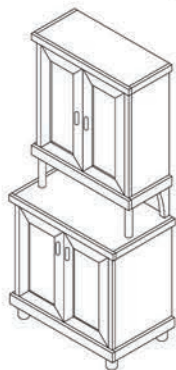

Medium Buffet
BUF001 - 54" x 19" x 30"
BUF002 - 60" x 19" x 30"

Large Dresser
62" x 22" x 30"
DRS001

Media Buffet
40" x 20" x 30"
BUF009

Tall Dresser
20" x 36" x 48"
DRS002

Large Buffet
60" x 20" x 30"
BUF008

Wine Rack Buffet
66" x 22.5" x 36"
BUF005

Large Double Door Buffet
78" x 20" x 42"
BUF006

China Hutch
38" x 23" x 86"
CPD001

Hall Tree
27" x 17" x 89", seat 20"
HLT001 - without Lights
HLT002 - with Lights