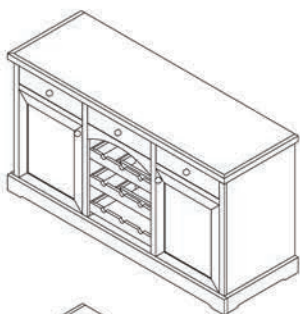

Kitchen Island

Kitchen Island

48" x 26" x 36"
KITISLND001 - without boxes

Dressers, Hutches & Buffets

Small Dresser
38" x 22" x 30"
DRS004

Small Buffet
36" x 18" x 38"
BUF007

Medium Dresser
56" x 22" x 30"
DRS003

Medium Buffet
BUF001 - 54" x 19" x 30"
BUF002 - 60" x 19" x 30"

Large Dresser
62" x 22" x 30"
DRS001

Media Buffet
40" x 20" x 30"
BUF009

Tall Dresser
20" x 36" x 48"
DRS002

Large Buffet
60" x 20" x 30"
BUF008

Wine Rack Buffet
66" x 22.5" x 36"
BUF005

Large Double Door Buffet
78" x 20" x 42"
BUF006

China Hutch
38" x 23" x 86"
CPD001

Hall Tree
27" x 17" x 89", seat 20"
HLT001 - without Lights
HLT002 - with Lights