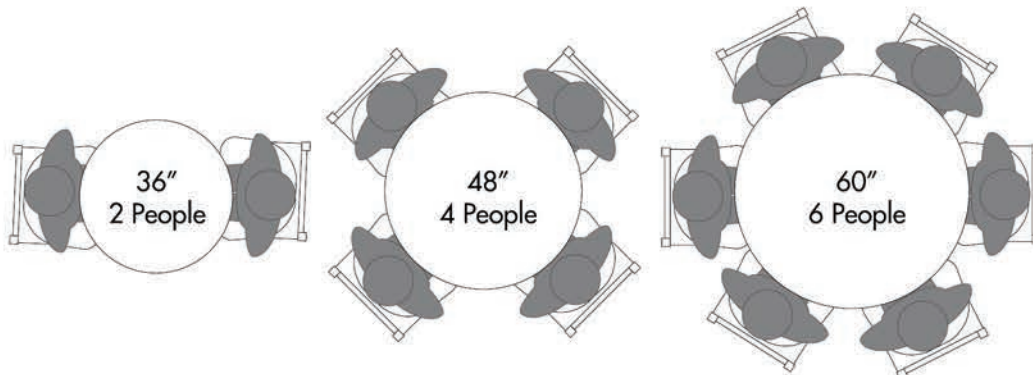

Bar Stool
STL087 - wood seat
STL091 - leather seat
18" 16.75"
39"

Bar Stool
STL088 - wood seat
STL092 - leather seat
18" 16.75"
44"

Chairs

Stools

The number of chairs needed **varies** with the size of the table's diameter.