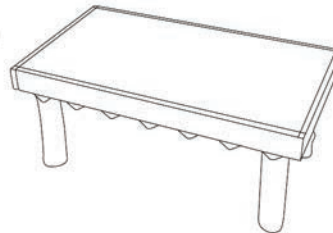

48" x 30" x 30"
 DSK003 - Log Legs
 DSK009 - Milled Legs

Classic Desk

24" x 36" x 30"
 DSK001 - Log Legs
 DSK007 - Milled Legs

28" x 36" x 30"
 DSK002 - Log Legs
 DSK008 - Milled Legs

Large Desk

60" x 30" x 30"
 DSK004 - Milled Legs

Sofa Table with Shelf

36" x 16" x 30"
 SFA001 - Log Legs
 SFA002 - Milled Legs

48" x 16" x 30"
 SFA003 - Log Legs
 SFA004 - Milled Legs

60" x 16" x 30"
 SFA006 - Log Legs
 SFA007 - Milled Legs

Console Table

30" x 12" x 30"
 SFA030 - Milled Legs

40" x 12" x 30"
 SFA031 - Milled Legs

Sofa Table with Drawers

60" x 22" x 30"
 SFA022 - Two Drawers

72" x 22" x 34"
 SFA024 - Three Drawers

Coffee Tables

Contemporary Coffee Table
42" x 24" x 18"
CBT047 - Milled Legs

42" x 24" x 18" x 4" inside storage
CBT047S - Milled Legs

Rectangular Coffee Table
42" x 24" x 18"
CBT021 - Log Legs
CBT022 - Milled Legs

60" x 36" x 18"
CBT025 - Log Legs
CBT026 - Milled Legs

Circular Coffee Table
30" Diam. x 18"
CBT031 - Log Pedestal
CBT032 - Milled Pedestal