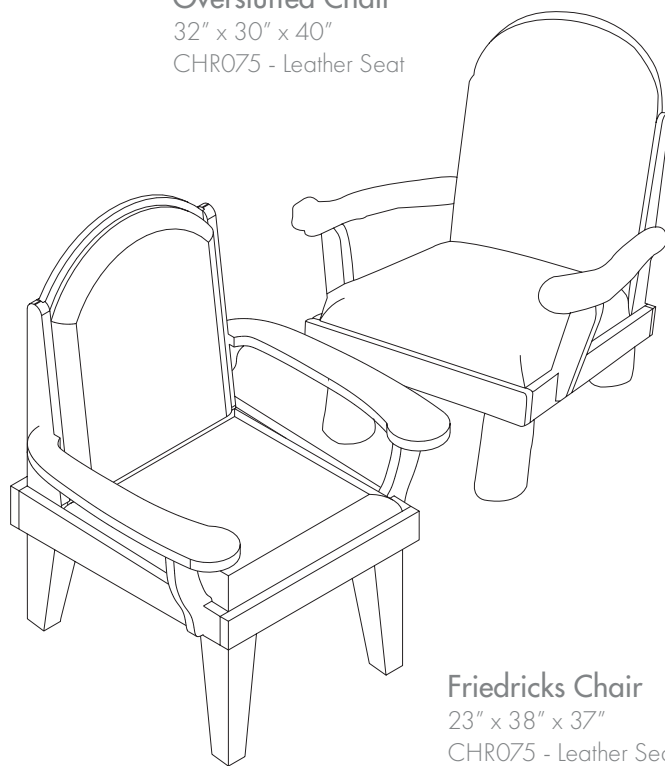

CHR002 - Round Back Milled Legs

These designs are also available in peaked and square back.

Overstuffed Chair

32" x 30" x 40"

CHR075 - Leather Seat

Friedricks Chair

23" x 38" x 37"

CHR075 - Leather Seat