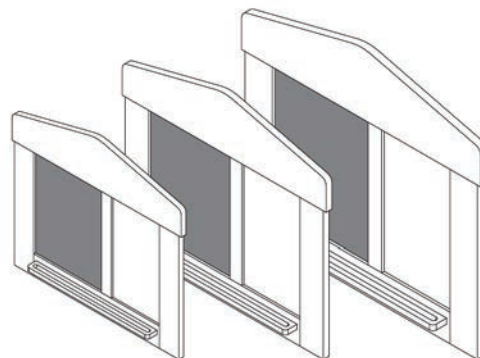

Ottoman height measurement does not include upholstery.

Small Perpetual Calendar
24" x 1.5" x 32"
CAL003 - Wavy top
CAL004 - Peak top
CAL005 - Round top
CAL006 - Mountain top
CAL007 - Square top

Large Perpetual Calendar
38" x 1.5" x 38"
CAL001

Cribbage Lazy Susan
20"
LZY001C

Lazy Susan
20" / 24" / 28"
LZY001 / LZY002 / LZY003

Info Center
24" x 6" x 35"
ACT014

Activity Board
35" x 1" x 31" / 42" x 1" x 36.5" / 48" x 1" x 46"
ACT001 / ACT002 / ACT003