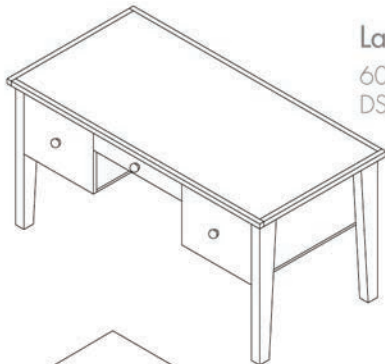

Lighting & Lamps

Milled Table Lamp

7" x 7" x 18"
BTL001

Log Table Lamp

7" x 7" x 18"
LGT001

Half Log Floor Lamp

12" x 12" x 46"
LSC008

Log Floor Lamp

12" x 12" x 46"
LGF001

Milled Floor Lamp

12" x 12" x 48"
BFL001

Small Lamps contain 1-Way switches;
40 watts

Large Lamps contain 3-Way switches;
40 / 60 / 100 watts

Desks & Side Tables

Desk with Upper Shelf

48" x 30" x 30"
 DSK003 - Log Legs
 DSK009 - Milled Legs

Classic Desk

24" x 36" x 30"
 DSK001 - Log Legs
 DSK007 - Milled Legs

28" x 36" x 30"
 DSK002 - Log Legs
 DSK008 - Milled Legs

Large Desk

60" x 30" x 30"
 DSK004 - Milled Legs