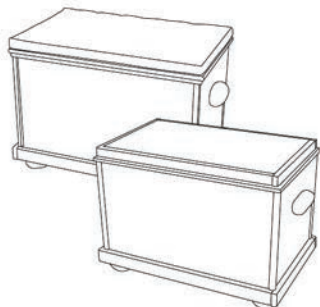

42" x 24" x 18" x 4" inside storage
CBT047S - Milled Legs

Rectangular Coffee Table
42" x 24" x 18"
CBT021 - Log Legs
CBT022 - Milled Legs

60" x 36" x 18"
CBT025 - Log Legs
CBT026 - Milled Legs

Circular Coffee Table
30" Diam. x 18"
CBT031 - Log Pedestal
CBT032 - Milled Pedestal

32" Diam. x 18"
CBT033 - Log Pedestal
CBT034 - Milled Pedestal

Square Coffee Table
30" x 30" x 18"
CBT002 - Log Legs
CBT003 - Milled Legs

32" x 32" x 18"
CBT004 - Log Legs
CBT005 - Milled Legs

36" Diam. x 18"
CBT035 - Log Pedestal
CBT036 - Milled Pedestal

36" x 36" x 18"
CBT006 - Log Legs
CBT007 - Milled Legs

42" x 42" x 18"
CBT008 - Log Legs
CBT009 - Milled Legs

48" x 48" x 18"
CBT010 - Log Legs
CBT011 - Milled Legs

Chests

Chest
35" x 22.5" x 24"
CHT001 - Wood Top
CHT007 - Leather Top

Chest with Drawer
35" x 22.5" x 24"
CHT002 - Wood Top
CHT006 - Leather Top

Game Tables

Round Game Bar Height Table
 30" Diam. x 42"; Flip-top with checkers
 GAM039 - Log Pedestal
 GAM040 - Milled Pedestal
 36" Diam. x 42"; Flip-top with checkers
 GAM053 - Log Pedestal
 GAM054 - Milled Pedestal