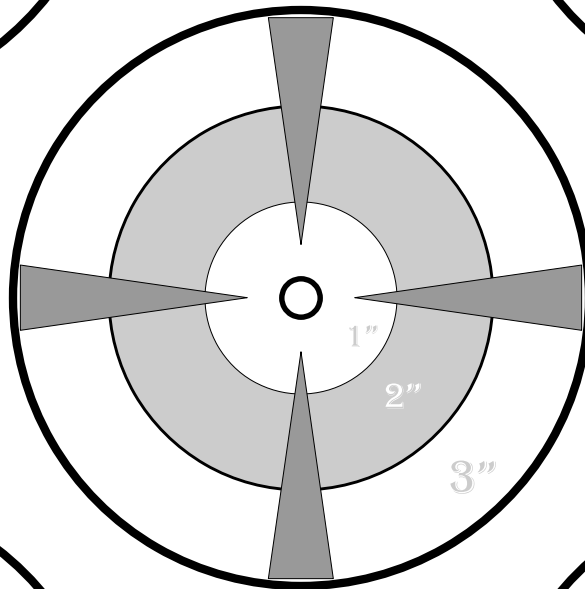

Rimfire rifle 50 yds target
Inner circle is .22" OD

1 inch
25.4mm

1 inch
25.4mm