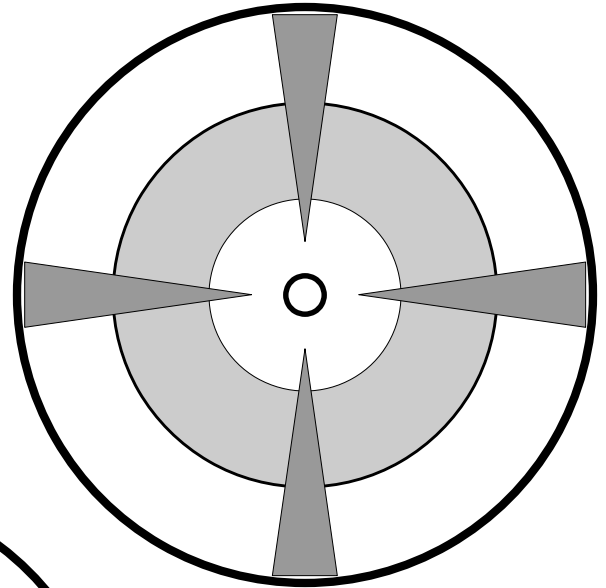

Rimfire rifle 50 yds target
Inner circle is .22" OD

1 inch
25.4mm

1 inch
25.4mm