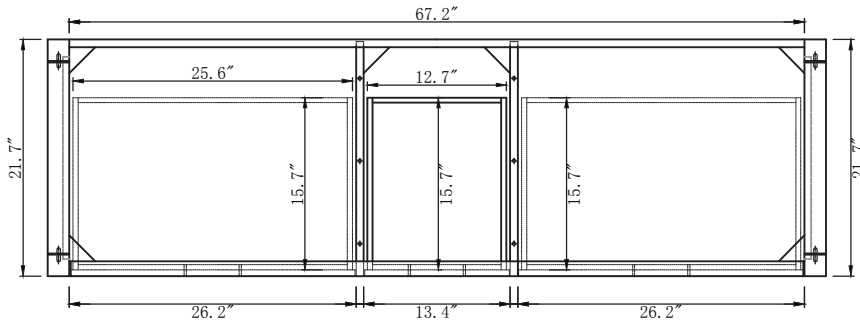

TOP

SIDE

BACK

SPECIFICATIONS

www.virtuusa.com

SKU: GD-50072

REV1.13.18

NOTES