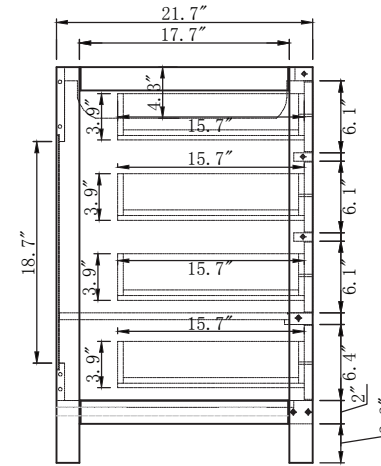

TOP

SIDE

BACK

SPECIFICATIONS

www.virtuusa.com

SKU: GD-50072

REV1.13.18

NOTES