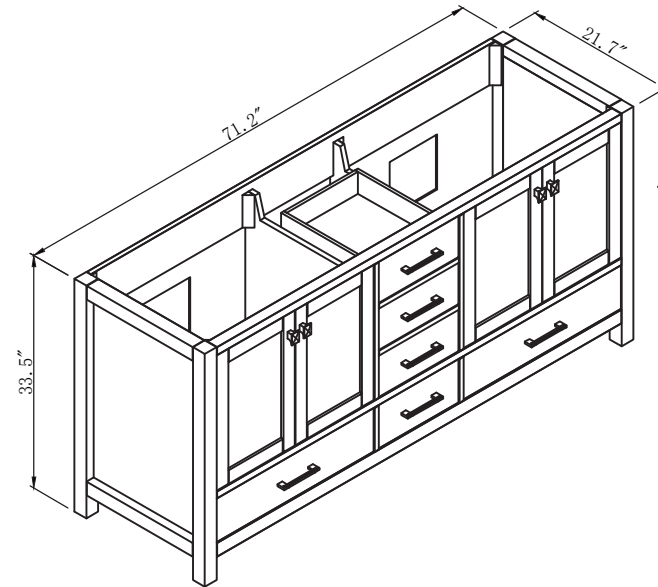

TOP

SIDE

BACK

SPECIFICATIONS

www.virtuusa.com

SKU: GD-50072

REV1.13.18

NOTES