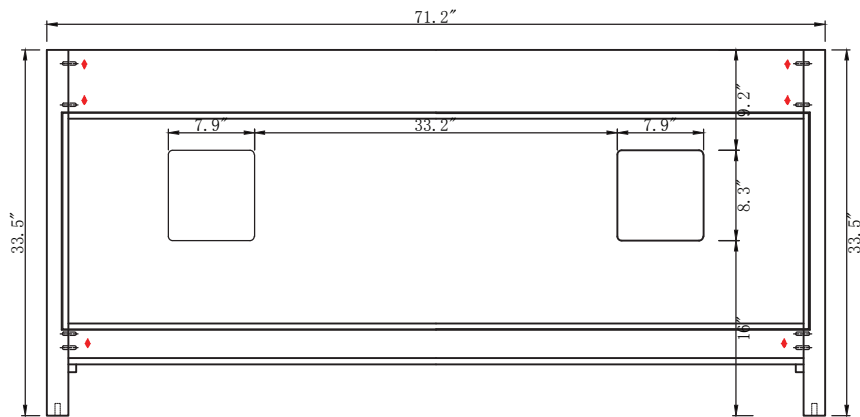

TOP

SIDE

BACK

SPECIFICATIONS

www.virtuusa.com

SKU: GD-50072

REV1.13.18

NOTES