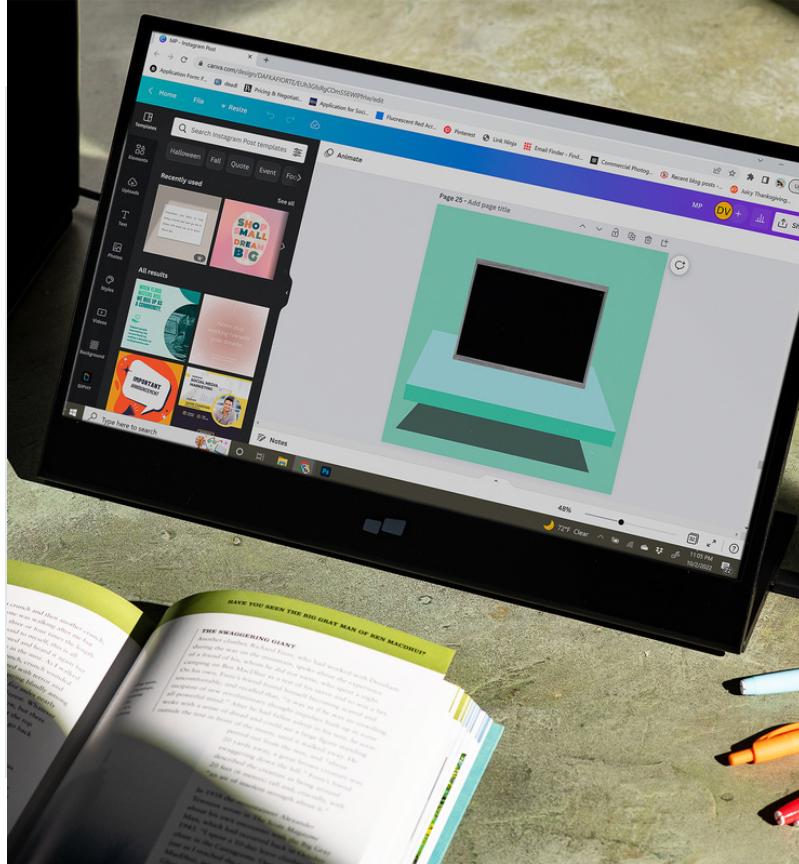

GLANCE®

16-inch Monitor

Dimension	14.3 x 9.3 x 0.2 inches
Resolution	Full HD
Weight	2.1 lbs
Brightness	400 nits (adjustable)
Refresh Rate	60 Hertz
Aspect Ratio	16:9
USB slot	Two Type-C ports
Compatibility	macOS, Windows, Nintendo Switch, DeX