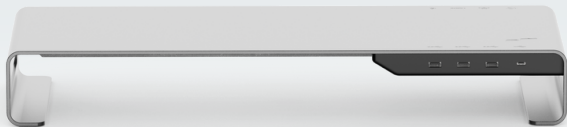

Computer/Monitor Riser

- Built-in desk drawer
- Maximum load 50 lbs
- 3 USB-A 3.0, 2 Type-C, 1 Ethernet, 1 HDMI, 1 PD port