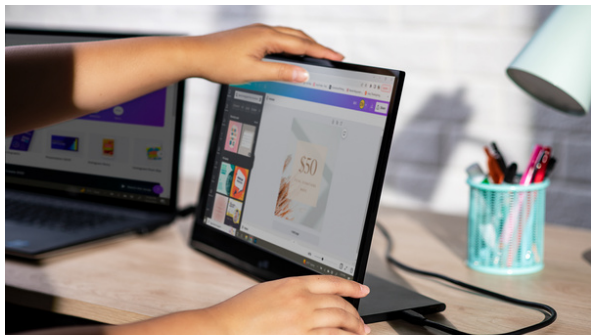

GLANCE®

16-inch Monitor

Dimension	14.3 x 9.3 x 0.2 inches
Resolution	Full HD
Weight	2.1 lbs
Brightness	400 nits (adjustable)
Refresh Rate	60 Hertz
Aspect Ratio	16:9
USB slot	Two Type-C ports
Compatibility	macOS, Windows, Nintendo Switch, DeX