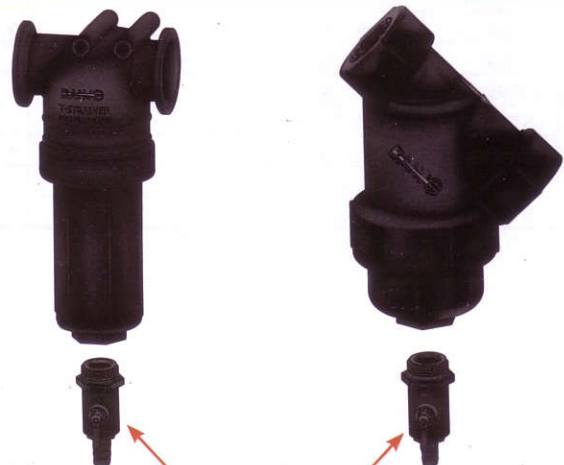

LVHB038050MTV

LV050100MTV

POLY MICRO VALVES						
PART NO	DESCRIPTION	MAX PSI	PIPE SIZE	OPENING THRU BALL	QTY	PRICE
LV038050MTV	3/8" Female x 1/2" Male NPT Micro Valve for 1/2" Drain Plug	300	3/8"x1/2"	3/8"	1	\$17.18
LVHB038050MTV	3/8" Hose Barb x 1/2" Male NPT Micro Valve for 1/2" Drain Plug	300	1/2"	3/8"	1	\$17.18
LV050100MTV	1/2" Female x 1" Male NPT Micro Valve for 1" Drain Plug	300	1/2"x1"	15/32"	1	\$17.18
LVHB075100MTV	3/4" Hose Barb x 1" Male NPT Micro Valve for 1" Drain Plug	300	1"	15/32"	1	\$17.18