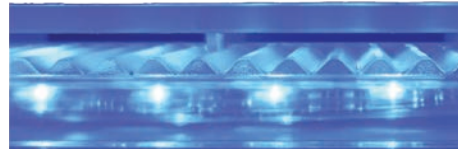

Brilliant Wonders™

LED WATERFALLS

Looks Amazing Day or Night
Bright LED Lights and Colors
Sync up to 20ft of Waterfalls

A **Brilliant Wonders LED Waterfall** from CMP creates an atmosphere of beauty, excitement, and personality in any backyard pool. The exclusive patent pending design creates the best possible LED waterfall effect.

The unique "sawtooth" design churns the water like river rapids, making the LED colors appear stronger and brighter.* The signature design places the LED strip closer to the water. And unlike most pool lighting features, it is easy to service.

Brilliant Wonders LED Waterfalls are a beautiful backyard addition available exclusively from CMP.

COLORWHEEL REMOTE
Touch-sensitive Color Wheel
Complete Custom Color Control
Programmable Light Settings
Up to 90ft Operating Range
Rechargeable via USB

BETTER LED DESIGN

EASY TO SERVICE

ALSO LOOK FOR BRILLIANT WONDERS LED BUBBLERS

*Lighting water is extremely difficult. CMP has many examples of how our LED waterfalls look at night. However, each pool setting is very different CMP offers accent lighting for backyard ambience and can make no guarantee as to how bright the water will appear in each individual pool. ETL Certification applies to 100 watt only.

POOL | SPA | BATH
CS@c-m-p.com | www.c-m-p.com