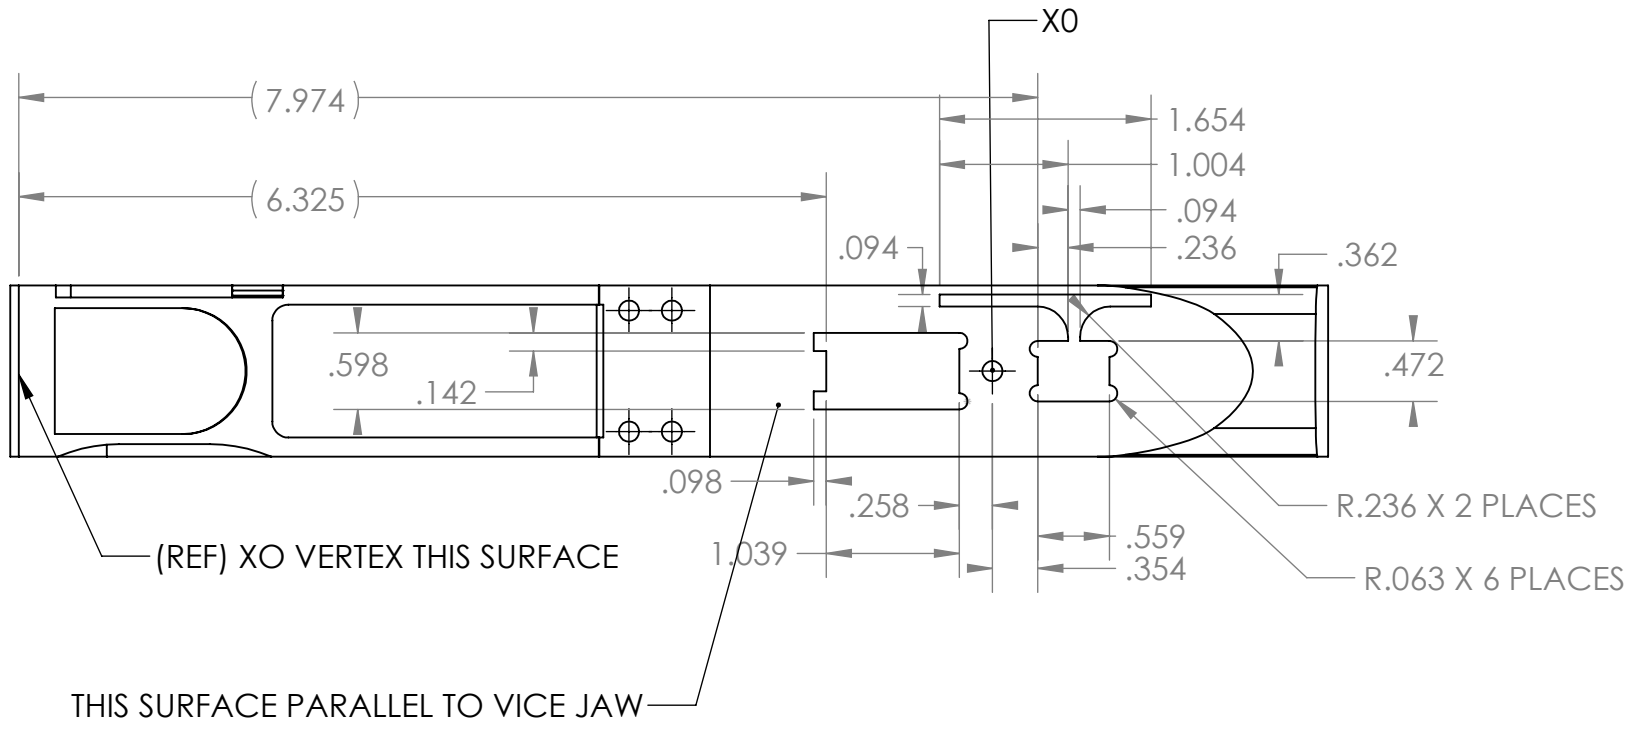

B

B

A

A

DATE

TITLE:

TORTORT GALIL  
TRIGGER SLOT

SIZE	DWG. NO.	REV
A		
SCALE: 1:2	WEIGHT:	SHEET 1 OF 1

2

1