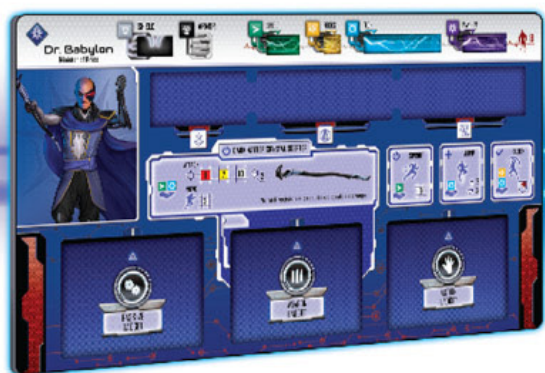

Agents of Mayhem Component List

4 Mini's:
Hollywood,
Hardtack,
Fortune and Glory

3 Character
Boards: Hollywood,
Hardtack
and Fortune.
1 Glory Ally Tile

9 Gadget Cards Each:
3 Mayhem Cards Each

45 Upgrade Tiles:
15 Each

27 Generic
Timer Markers

12 Dice: 4 Red,
4 Yellow 4 White

24 Mini's:
2x Shock Trooper
2x Snipe Trooper
7x Hell Trooper
7x Swarm Trooper
4x Blitz Trooper
2x Hell Turret

6 Trooper Cards :
1 Mayhem
Card Each

2 Squad Boards -
Alpha and Bravo

24 Upgrade Tiles:
4 Each

1 Character Board
Doctor Babylon
Mini

Golem Ally Tile

5: Double Sided
Dooms Day Tiles

2: Rift
tokens

1 Golem Mini

15 Upgrade Tiles:
9 Gadget Cards:
3 Mayhem Cards:
1 Character Board

9 Gadget
Cards
15 Upgrade
tiles
3 Mayhem
Cards

2 Generic Unit
Markers

3: VP and Round
Markers

1: Round / Score
Tracker