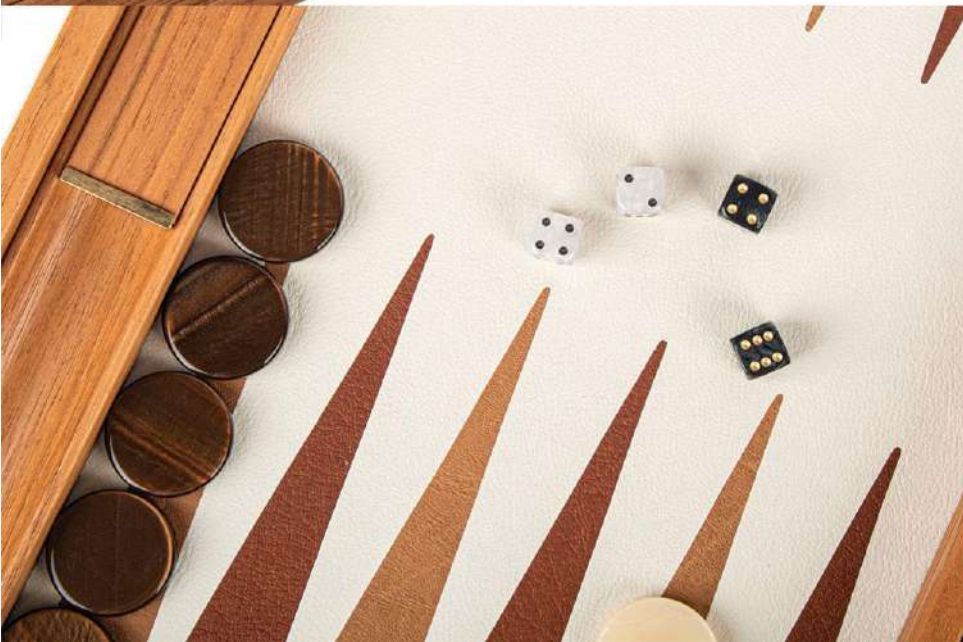

SKU: BDE1CPR

SIZE: 48x30cm

SNAKE TOTE IN IVORY

SKU: BDE1SSI

SIZE: 48x30cm

Leather

COLLECTION

CROCODILE TOTE IN LIGHT BROWN LEATHER