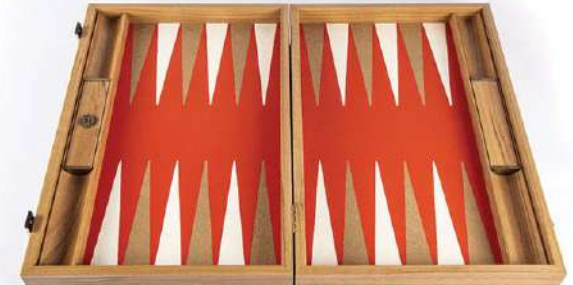

CINNABAR RED

SKU: BXD1ORG
SIZE: 48x30cm