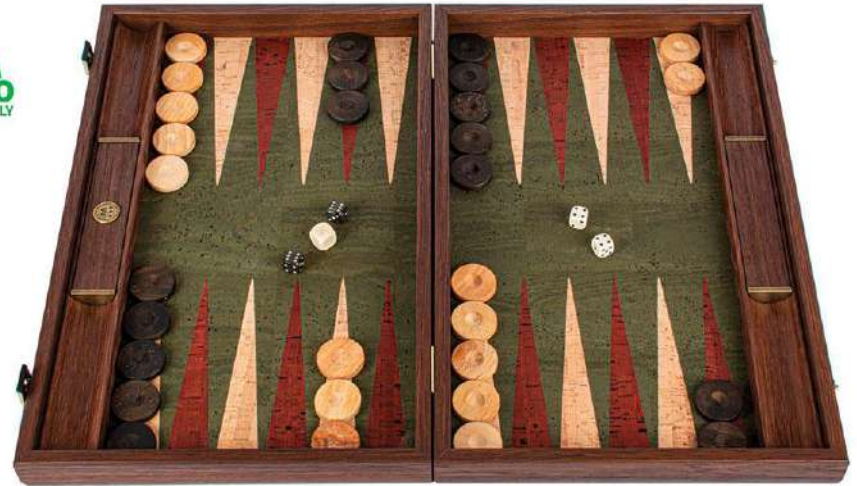

SKU: RLE3RED

SIZE: 30x46/Φ8cm

Pork COLLECTION

The Cork backgammon effortlessly merges a natural product with a beautiful, contemporary design. Natural Cork's lines bring the beauty and tranquility of nature while maintaining all of the unique advantages of natural Cork, especially when it comes to noise.

BLACK CORK with side racks

SKU: BFF1BLA
SIZE: 48x30cm

BFF3BLA
30x20cm

GREEN CORK with side racks

SKU: BFF1GRE
SIZE: 48x30cm

SKU: BFF3GRE
SIZE: 30x20cm

NATURAL CORK with side racks

SKU: BFF1NAT
SIZE: 48x30cm