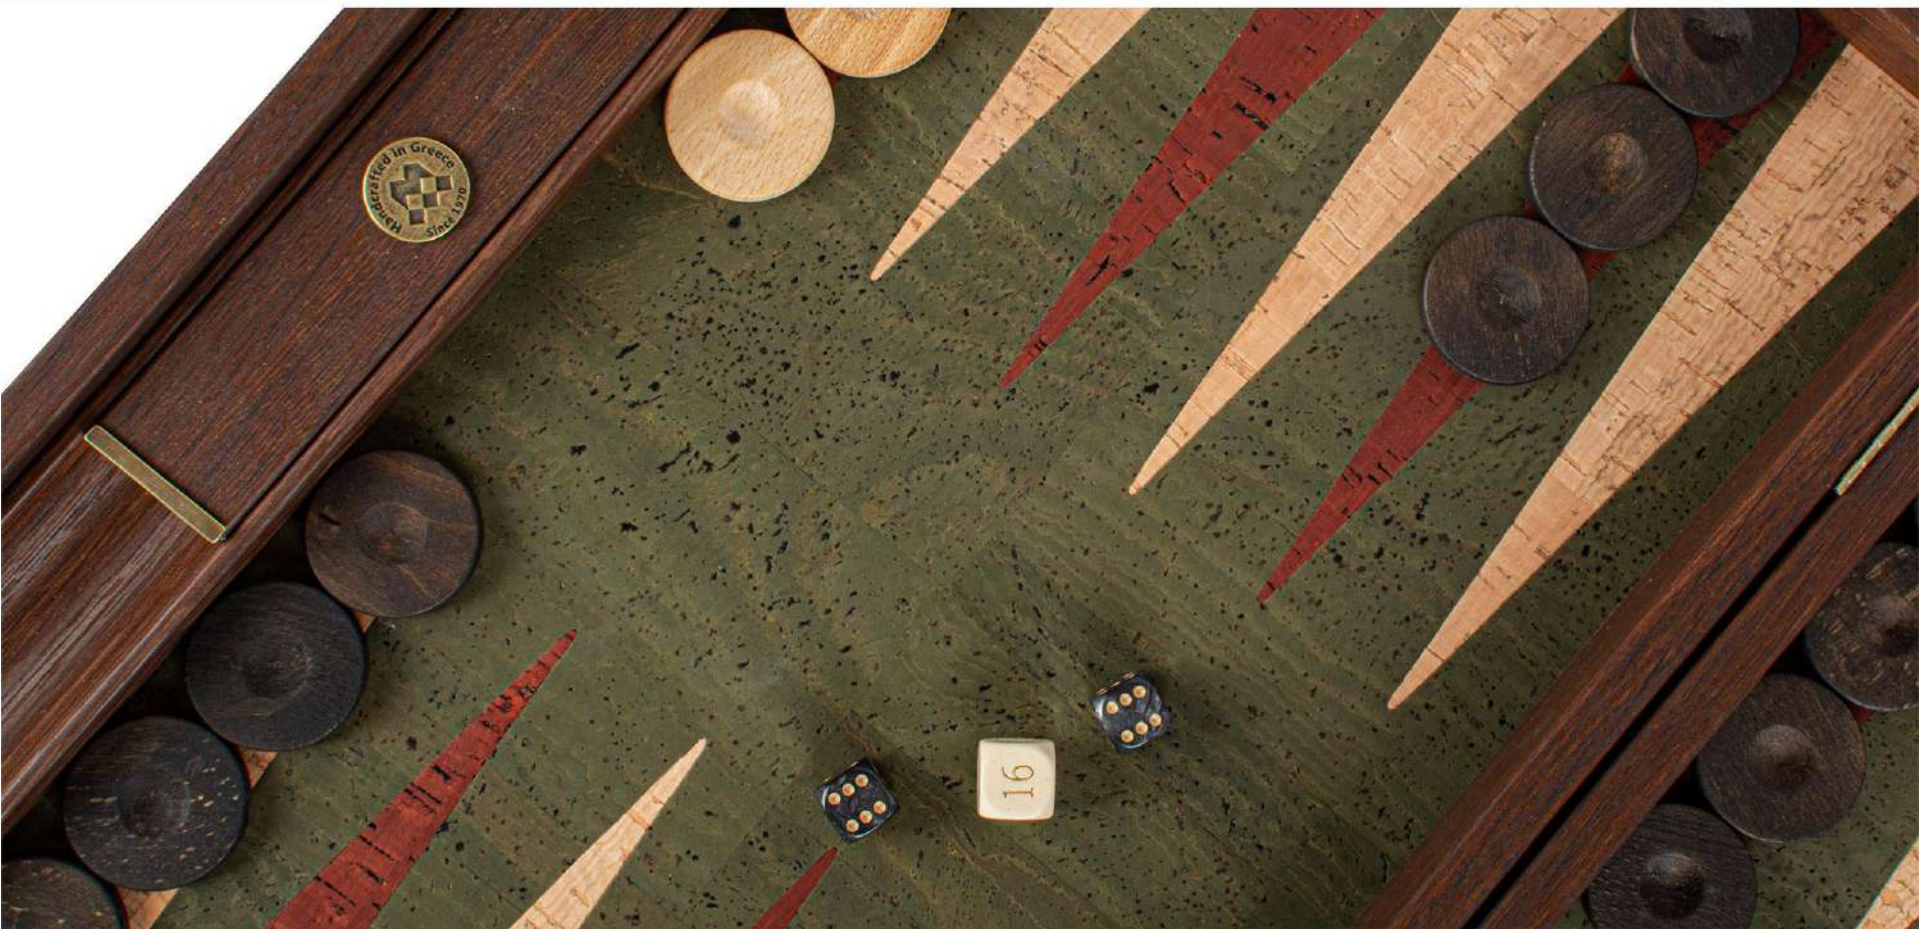

SKU: RLE3RED

SIZE: 30x46/Φ8cm

Pork COLLECTION

The Cork backgammon effortlessly merges a natural product with a beautiful, contemporary design. Natural Cork's lines bring the beauty and tranquility of nature while maintaining all of the unique advantages of natural Cork, especially when it comes to noise.