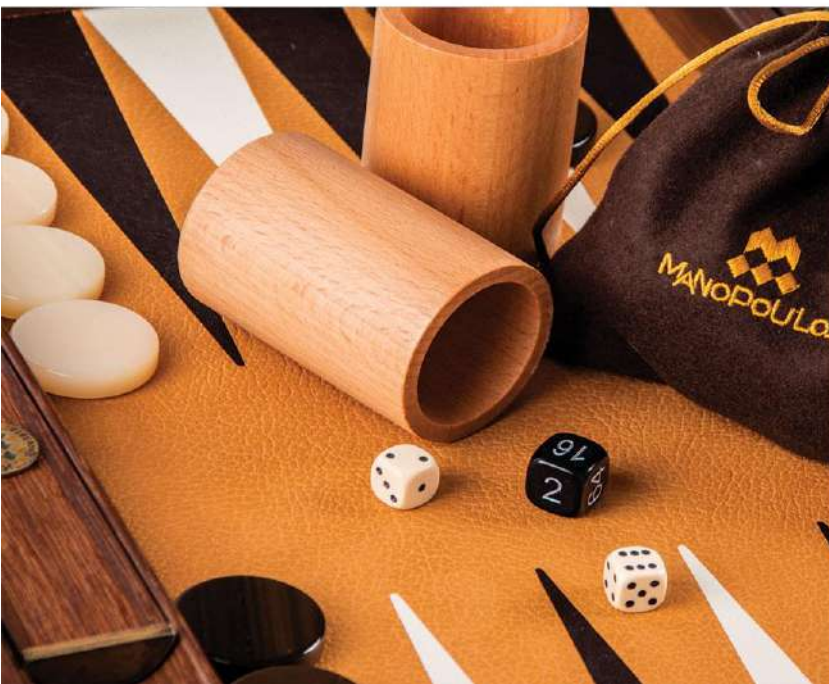

SKU: BDE1CPR

SIZE: 48x30cm

SNAKE TOTE IN IVORY

SKU: BDE1SSI

SIZE: 48x30cm

Leather

COLLECTION

CROCODILE TOTE IN LIGHT BROWN LEATHER

SKU: BLE1CIV SIZE: 48x30cm

CROCODILE TOTE IN DARK GREY LEATHER

SKU: BLE1CBL SIZE: 48x30cm

CROCODILE TOTE in ANTIQUE BROWN LEATHER

SKU: BLE1CBR

SIZE: 48x30cm

OSTRICH TOTE IN BROWN LEATHER

SKU: BLE1OBR

SIZE: 48x30cm

SNAKE TOTE IN BLACK LEATHER

SKU: BLE1SBL

SIZE: 48x30cm

SNAKE TOTE IN CHAMPAGNE COLOUR LEATHER

SKU: BLE1SST

SIZE: 48x30cm

KNITTED LEATHER IN BROWN COLOUR