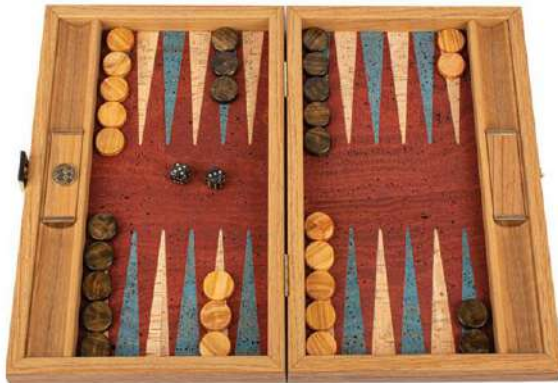

BLACK CORK with side racks

SKU: BFF1BLA
SIZE: 48x30cm

BFF3BLA
30x20cm

GREEN CORK with side racks

SKU: BFF1GRE
SIZE: 48x30cm

SKU: BFF3GRE
SIZE: 30x20cm

NATURAL CORK with side racks

SKU: BFF1NAT
SIZE: 48x30cm

SKU: BFF3NAT
SIZE: 30x20cm

RED CORK with side racks

SKU: BFF1RED
SIZE: 48x30cm

SKU: BFF3RED
SIZE: 30x20cm

TIRQUOISE CORK with side racks

SKU: BFF1TIR
SIZE: 48x30cm

SKU: BFF3TIR
SIZE: 30x20cm

NATURAL COLOR CORK
SKU: BFF3NAT SIZE: 30x20cm

GREEN NATURAL CORK
SKU: BFF3GRE SIZE: 30x20cm

DARK RED NATURAL CORK
SKU: BFF3RED SIZE: 30x20cm

TURQUOISE NATURAL CORK
SKU: BFF3TIR SIZE: 30x20cm

The Cube wood illusion backgammon has an exquisite appearance that has been achieved using the traditional furniture-making technique, Marquetry. The marquetry design of the repeating cube pattern is giving the closed case incredible style and a 3D illusion result. The playing field is made by natural Cork, providing an ultra quiet and pleasurable game.