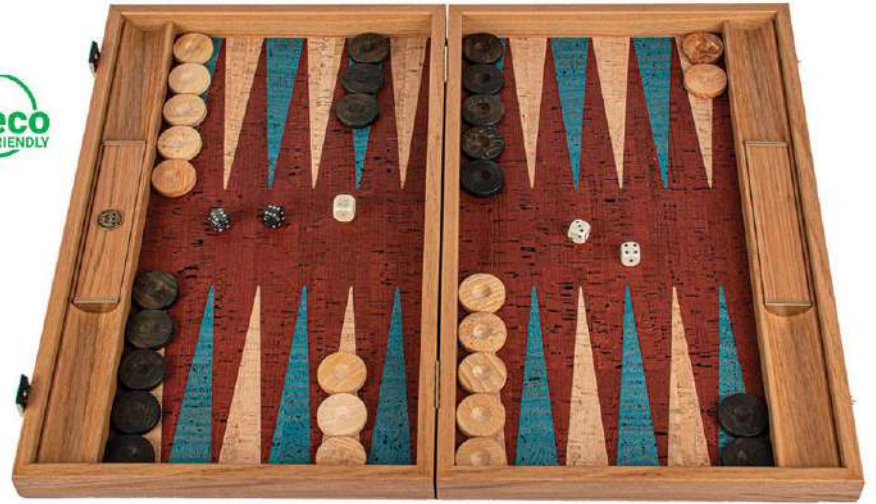

SKU: RLE3RED

SIZE: 30x46/Φ8cm

Pork COLLECTION

The Cork backgammon effortlessly merges a natural product with a beautiful, contemporary design. Natural Cork's lines bring the beauty and tranquility of nature while maintaining all of the unique advantages of natural Cork, especially when it comes to noise.

BLACK CORK with side racks

SKU: BFF1BLA
SIZE: 48x30cm

BFF3BLA
30x20cm

GREEN CORK with side racks

SKU: BFF1GRE
SIZE: 48x30cm

SKU: BFF3GRE
SIZE: 30x20cm

NATURAL CORK with side racks

SKU: BFF1NAT
SIZE: 48x30cm

SKU: BFF3NAT
SIZE: 30x20cm

RED CORK with side racks

SKU: BFF1RED
SIZE: 48x30cm

SKU: BFF3RED
SIZE: 30x20cm

TIRQUOISE CORK with side racks

SKU: BFF1TIR
SIZE: 48x30cm

SKU: BFF3TIR
SIZE: 30x20cm

NATURAL COLOR CORK
SKU: BFF3NAT SIZE: 30x20cm