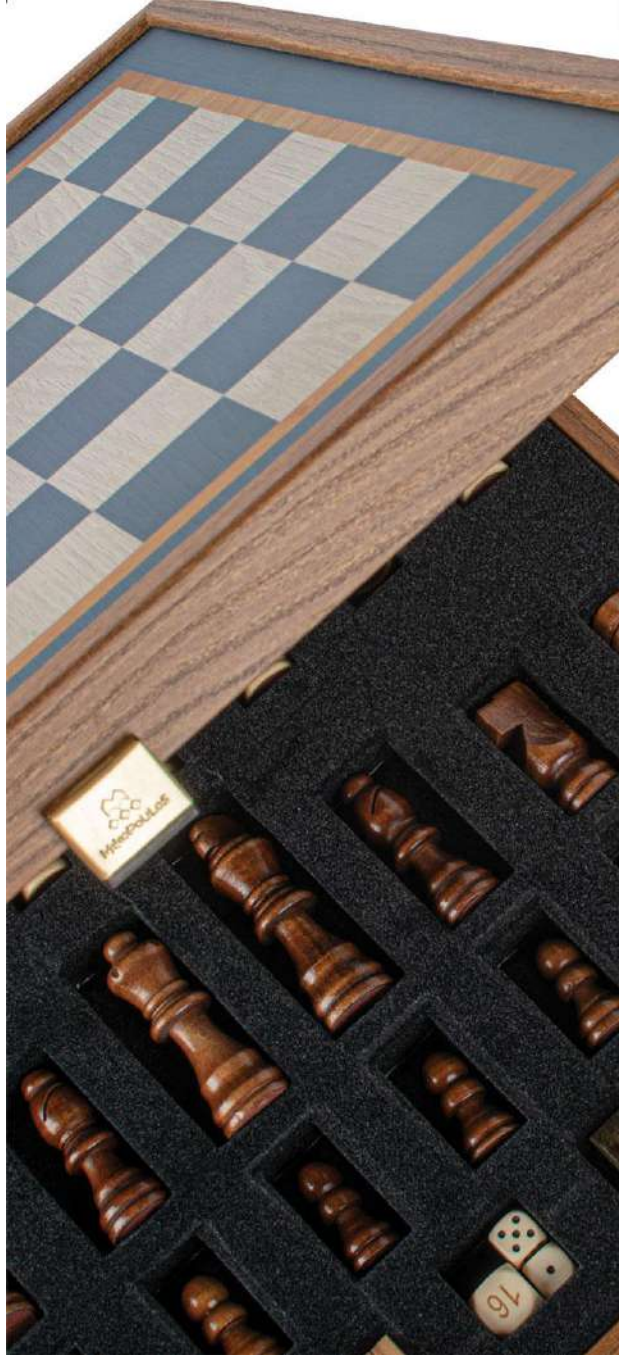

Luxury Games
COLLECTION

Combo Games Collection

Chess / Backgammon - Classic design in Walnut replica wooden case

Wooden checkers & wooden chessmen

SKU: STP36E

SIZE: 41x41cm

Combo Games Collection

Chess / Backgammon - Turquoise color design in Walnut replica wooden case