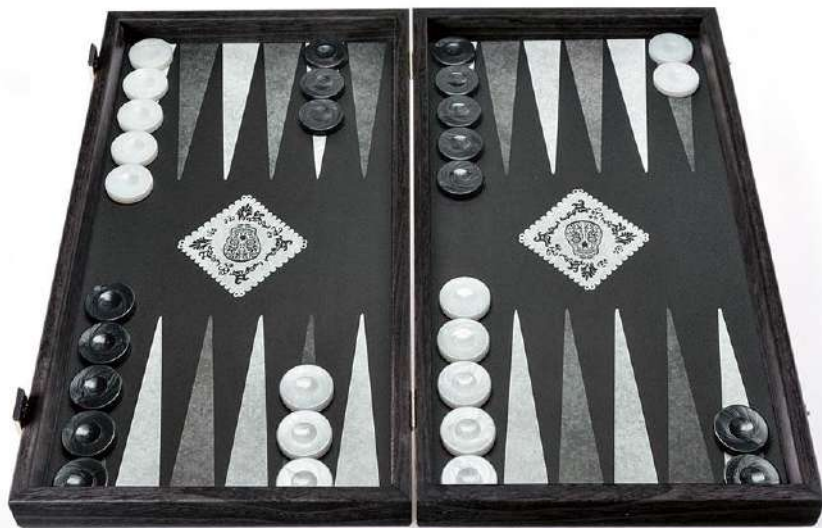

These unpretentious backgammon sets avoid any sense of posturing. They display, instead, elegant aesthetics whose sole purpose is to please, amuse and delight.

DIA DE LOS MUERTOS

SKU: TXL1SKM

SIZE: 48x26cm