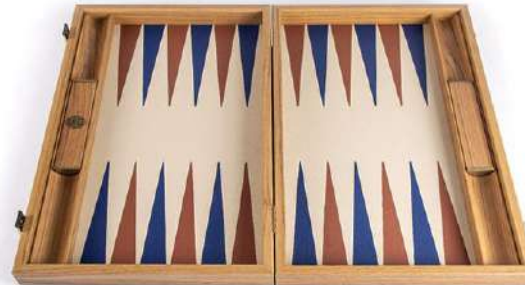

EBONY MACASSAR WOOD with side racks

SKU: BII1
SIZE: 48x30cm

Leatherette

COLLECTION

Carefully selected Premium quality Eco Leather offering an incredible smooth touch and great durability. With a large range of colours and patterns, Eco Leather introduces new possibilities and countless opportunities in contemporary designs that allow a freedom of expression and individuality. The Leatherette Collection boasts a fabulous look with loads of character.