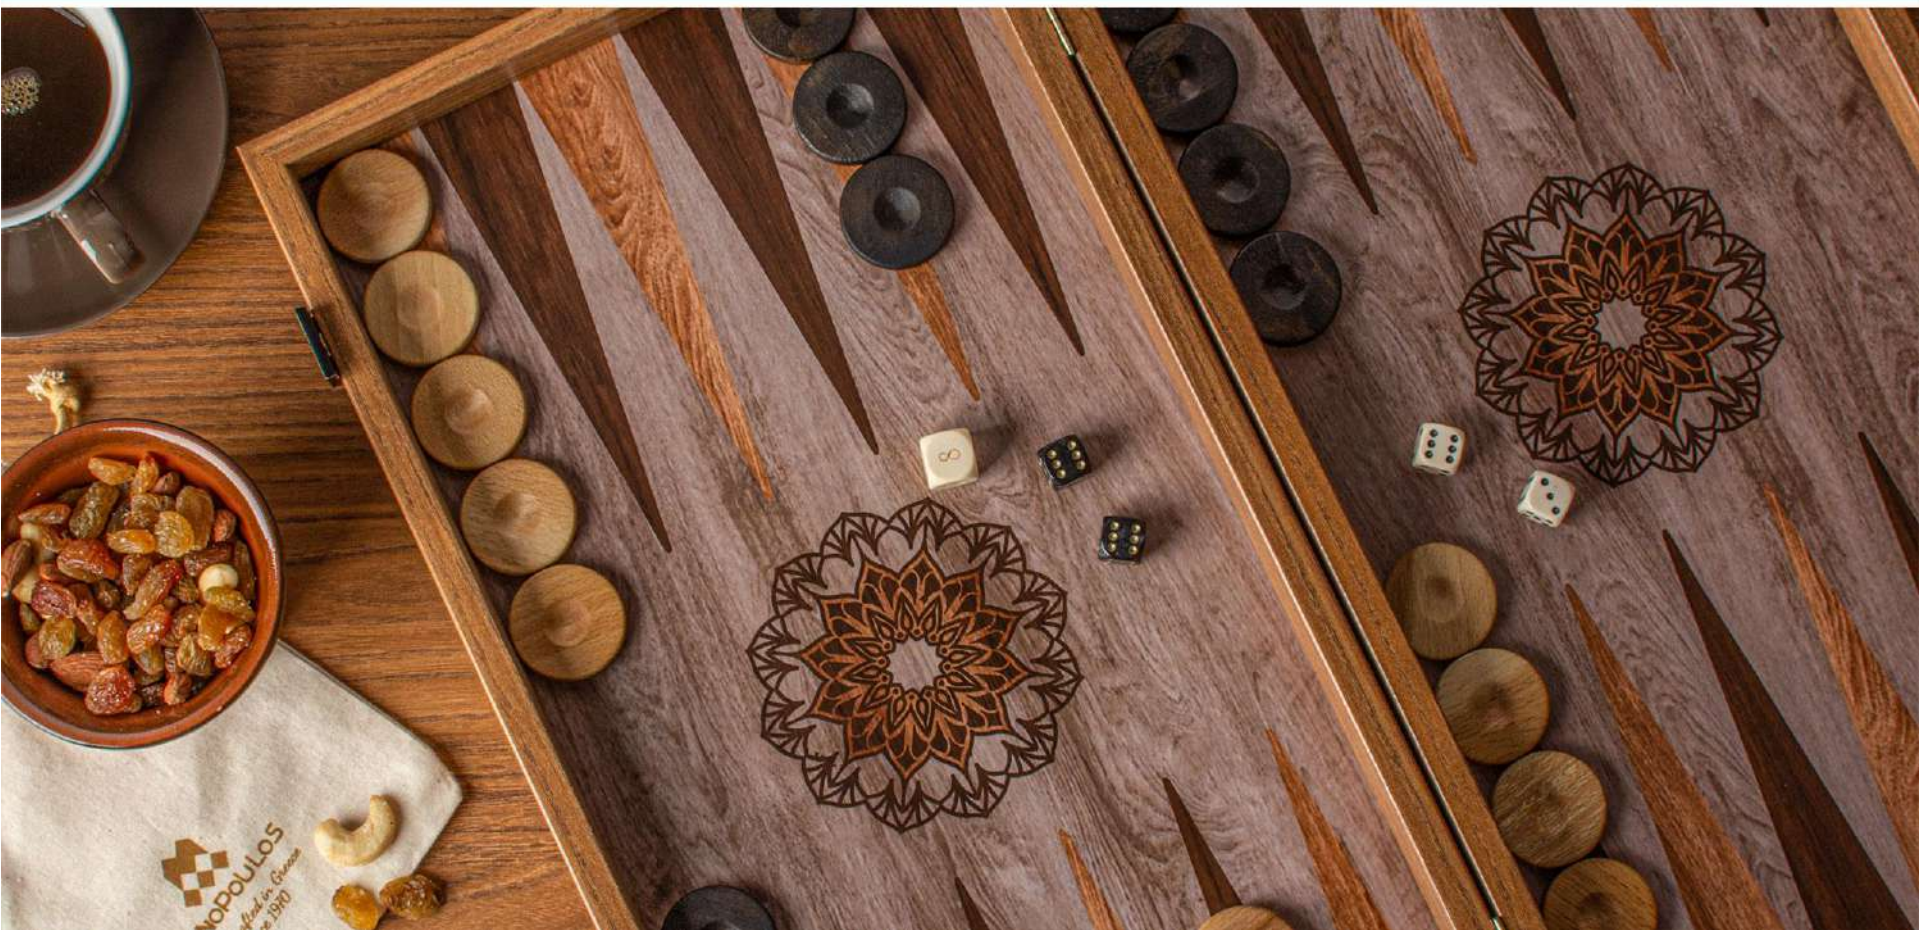

OAK WALNUT REPLICA with side racks

SKU: BXL1KD BXL2KD BXL3KD
SIZE: 48x30cm 38x23cm 30x20cm

MAHOGANY REPLICA with side racks

SKU: BXL1MM
SIZE: 48x30cm

Creative COLLECTION

Creative BACKGAMMON
COLLECTION

PIN UP GIRLS
SKU: TXL1PWT
SIZE: 48x26cm