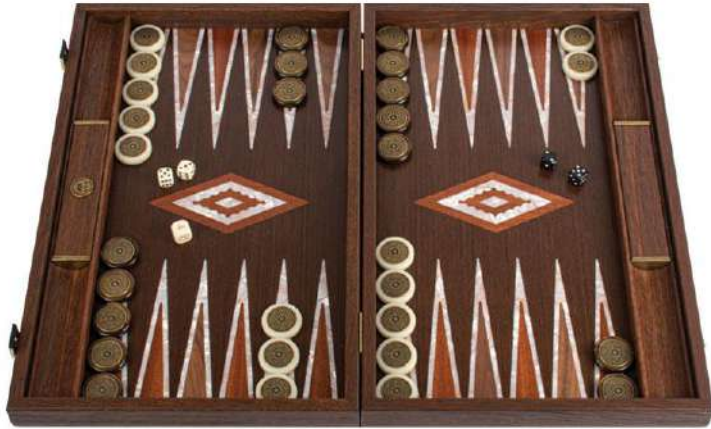

SKU: BSB1

BSB2

BSB3

SIZE: 48x30cm

38x23cm

30x20cm

Walnut burl is a valuable wood for woodworkers and artists who enjoy working with such a unique and uncommon wood. Each backgammon is a unique product of nature and results in an absolutely bespoke piece.