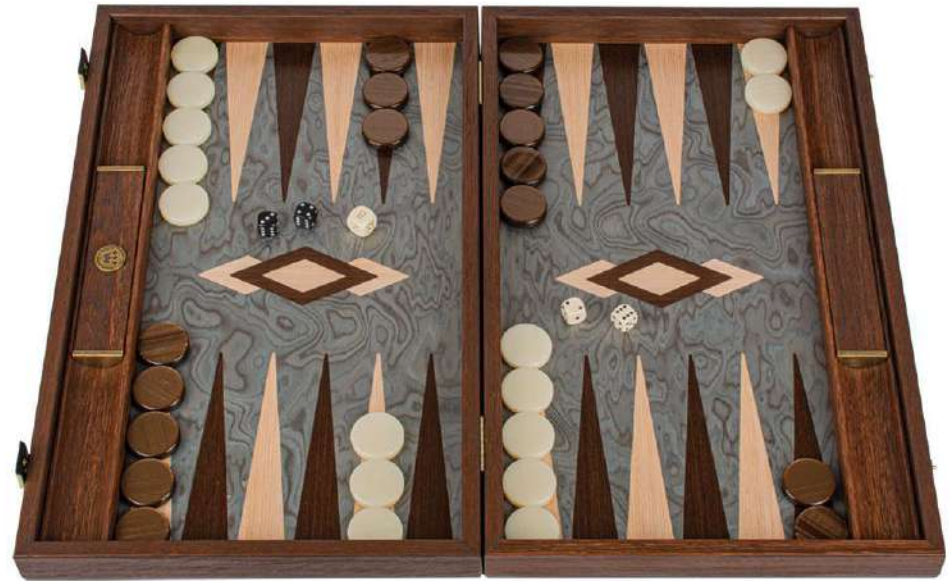

PEARLY GREY VAVONA with side racks

SKU: BSS1
SIZE: 48x30cm