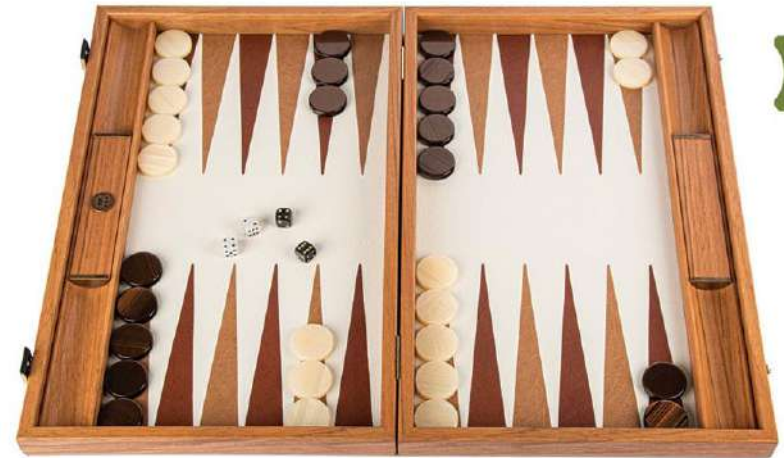

SKU: BDE1CPR

SIZE: 48x30cm

SNAKE TOTE IN IVORY

SKU: BDE1SSI

SIZE: 48x30cm

Leather

COLLECTION

CROCODILE TOTE IN LIGHT BROWN LEATHER

SKU: BLE1CIV SIZE: 48x30cm

CROCODILE TOTE IN DARK GREY LEATHER

SKU: BLE1CBL SIZE: 48x30cm

CROCODILE TOTE in ANTIQUE BROWN LEATHER

SKU: BLE1CBR

SIZE: 48x30cm

OSTRICH TOTE IN BROWN LEATHER

SKU: BLE1OBR