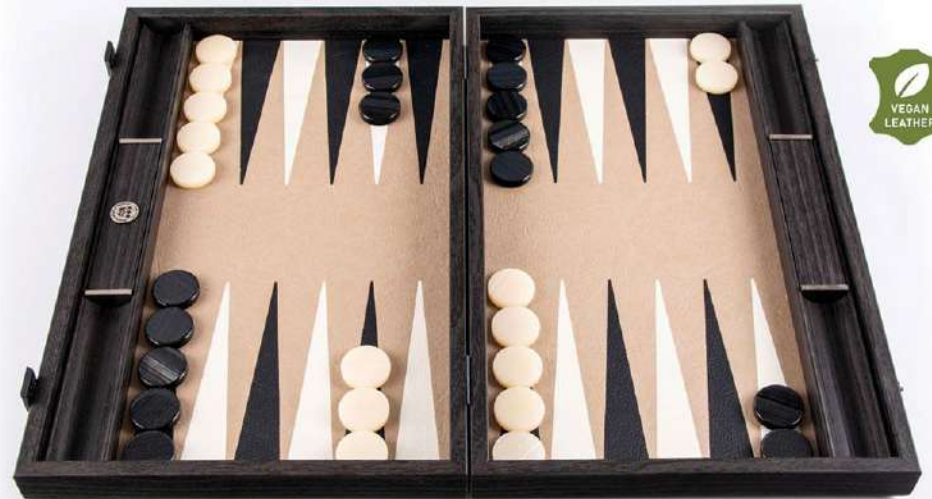

SNAKE TOTE IN BLACK LEATHER

SKU: BLE1SBL

SIZE: 48x30cm