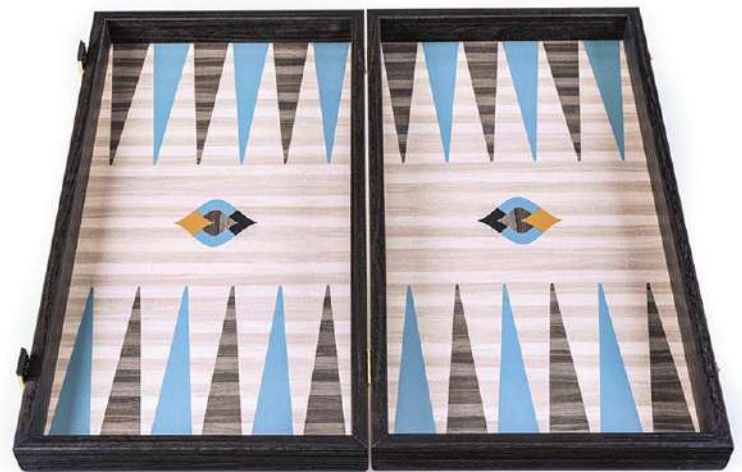

ROBUSTO CIGAR

SKU: TXL1ROB

SIZE: 48x26cm

GEOMETRICAL WOOD MOTIF

SKU: TXL1GWM

SIZE: 48x26cm

Creative BACKGAMMON
COLLECTION

Always inspired