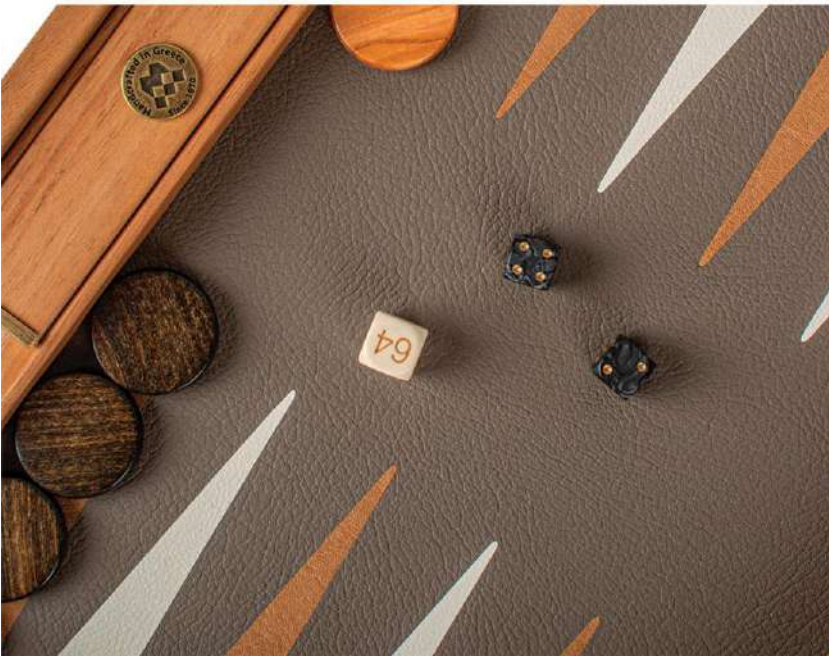

SNAKE TOTE IN CHAMPAGNE COLOUR LEATHER

SKU: BLE1SST

SIZE: 48x30cm