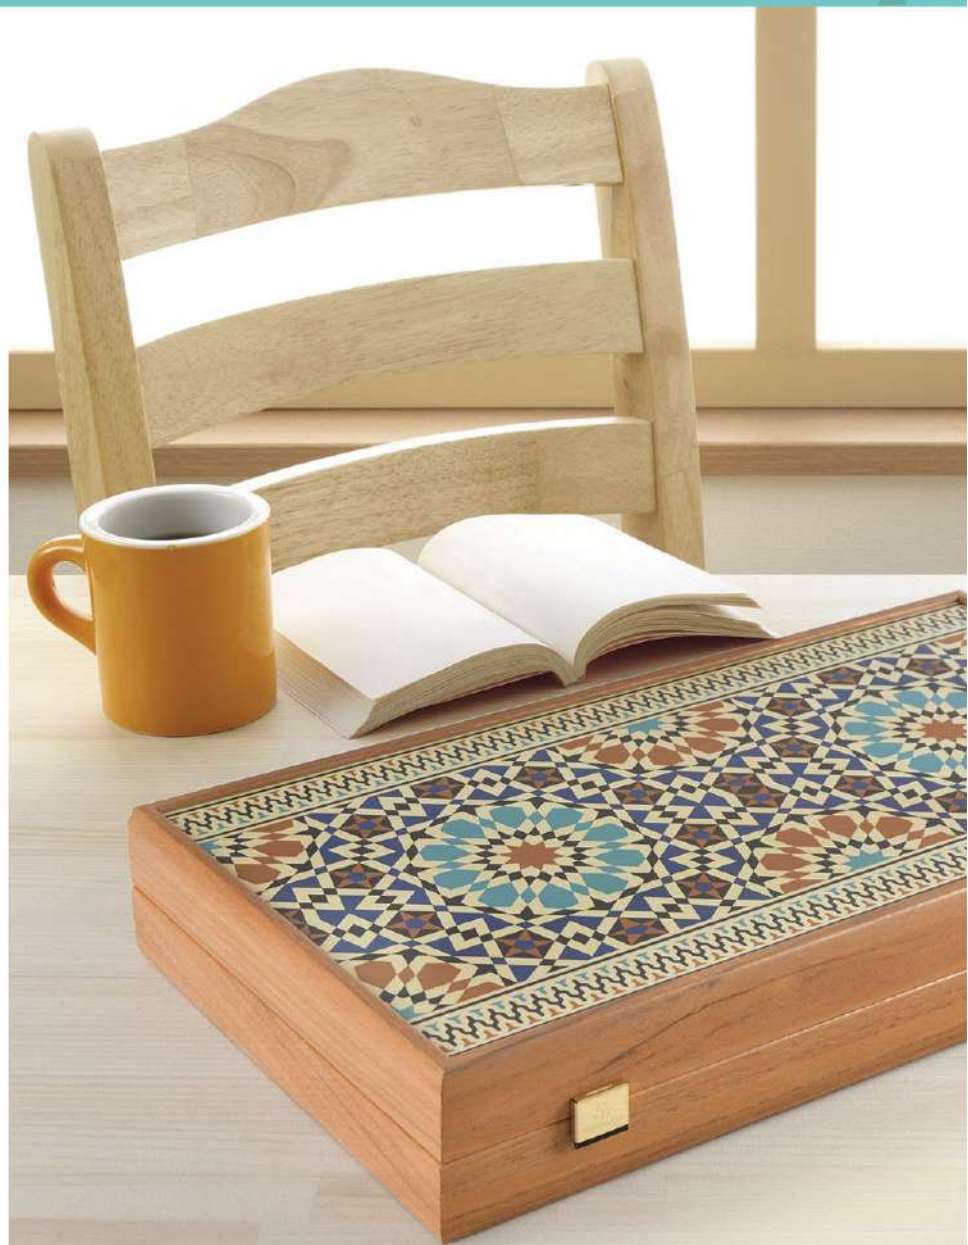

Step across cultures through this irresistible selection of four new backgammon boards, each influenced by richly symbolic artwork and patterns from around the world. A different cultural inspiration is showcased in every board, infusing traditional with contemporary design.

ANATOLIA

SKU: TXL1TRP

SIZE: 48x26cm

GREEK FOLK ART

SKU: TXL1TRA

SIZE: 48x26cm