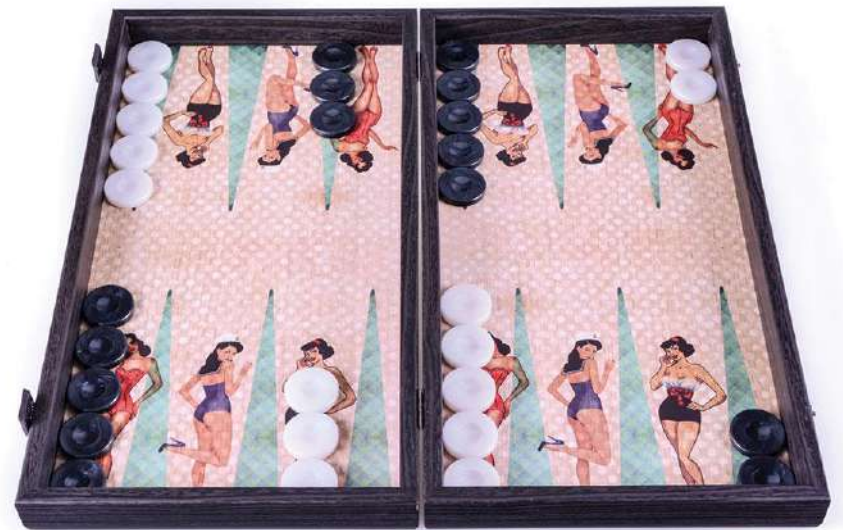

OAK WALNUT REPLICA with side racks

SKU: BXL1KD BXL2KD BXL3KD
SIZE: 48x30cm 38x23cm 30x20cm

MAHOGANY REPLICA with side racks

SKU: BXL1MM
SIZE: 48x30cm

Creative COLLECTION

Creative BACKGAMMON
COLLECTION

PIN UP GIRLS
SKU: TXL1PWT
SIZE: 48x26cm