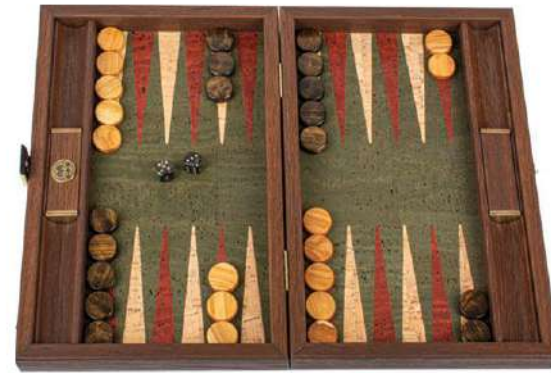

BLACK CORK with side racks

SKU: BFF1BLA
SIZE: 48x30cm

BFF3BLA
30x20cm

GREEN CORK with side racks

SKU: BFF1GRE
SIZE: 48x30cm

SKU: BFF3GRE
SIZE: 30x20cm

NATURAL CORK with side racks

SKU: BFF1NAT
SIZE: 48x30cm

SKU: BFF3NAT
SIZE: 30x20cm

RED CORK with side racks

SKU: BFF1RED
SIZE: 48x30cm

SKU: BFF3RED
SIZE: 30x20cm

TIRQUOISE CORK with side racks

SKU: BFF1TIR
SIZE: 48x30cm

SKU: BFF3TIR
SIZE: 30x20cm

NATURAL COLOR CORK
SKU: BFF3NAT SIZE: 30x20cm

GREEN NATURAL CORK
SKU: BFF3GRE SIZE: 30x20cm

DARK RED NATURAL CORK
SKU: BFF3RED SIZE: 30x20cm

TURQUOISE NATURAL CORK
SKU: BFF3TIR SIZE: 30x20cm

The Cube wood illusion backgammon has an exquisite appearance that has been achieved using the traditional furniture-making technique, Marquetry. The marquetry design of the repeating cube pattern is giving the closed case incredible style and a 3D illusion result. The playing field is made by natural Cork, providing an ultra quiet and pleasurable game.