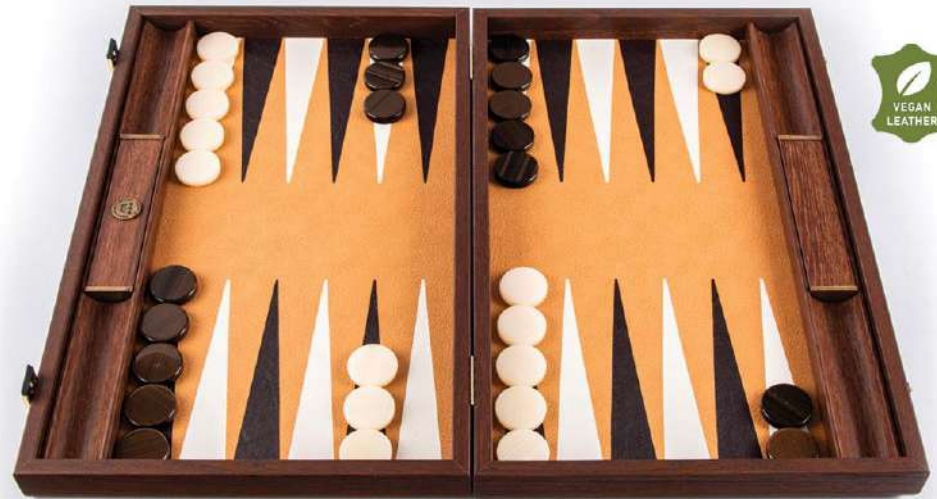

SKU: BLE1CIV SIZE: 48x30cm

CROCODILE TOTE IN DARK GREY LEATHER

SKU: BLE1CBL SIZE: 48x30cm

CROCODILE TOTE in ANTIQUE BROWN LEATHER

SKU: BLE1CBR

SIZE: 48x30cm

OSTRICH TOTE IN BROWN LEATHER

SKU: BLE1OBR