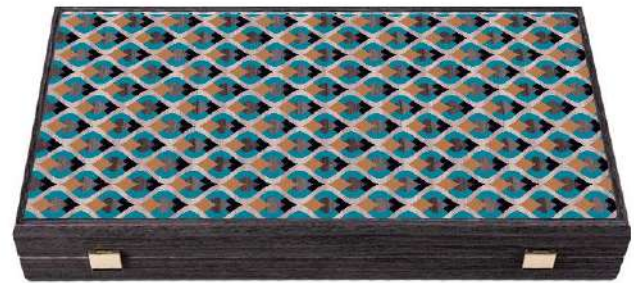

ARABESQUE ART

SKU: TXL1ARB

SIZE: 48x26cm

These unpretentious backgammon sets avoid any sense of posturing. They display, instead, elegant aesthetics whose sole purpose is to please, amuse and delight.

DIA DE LOS MUERTOS