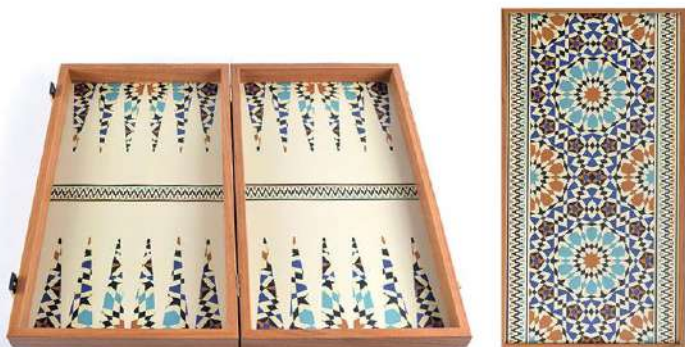

Step across cultures through this irresistible selection of four new backgammon boards, each influenced by richly symbolic artwork and patterns from around the world. A different cultural inspiration is showcased in every board, infusing traditional with contemporary design.