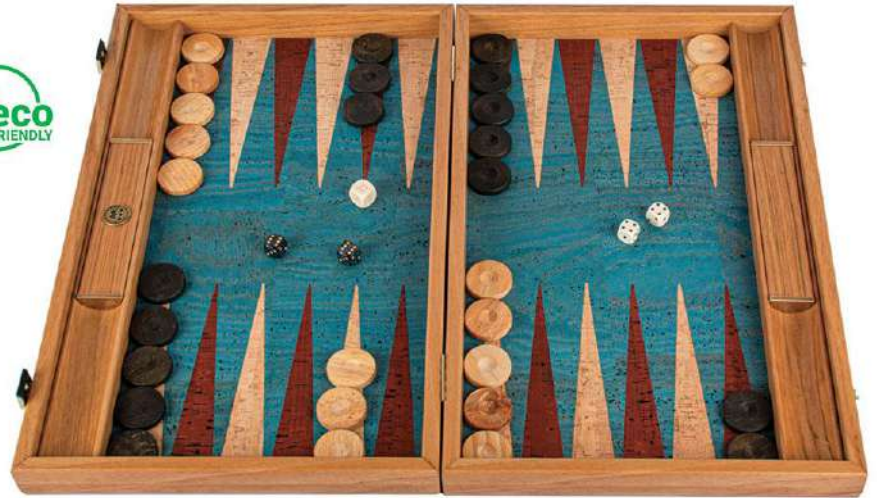

SKU: RLE3RED

SIZE: 30x46/Φ8cm

Pork COLLECTION

The Cork backgammon effortlessly merges a natural product with a beautiful, contemporary design. Natural Cork's lines bring the beauty and tranquility of nature while maintaining all of the unique advantages of natural Cork, especially when it comes to noise.

BLACK CORK with side racks

SKU: BFF1BLA
SIZE: 48x30cm

BFF3BLA
30x20cm

GREEN CORK with side racks

SKU: BFF1GRE
SIZE: 48x30cm

SKU: BFF3GRE
SIZE: 30x20cm

NATURAL CORK with side racks

SKU: BFF1NAT
SIZE: 48x30cm

SKU: BFF3NAT
SIZE: 30x20cm

RED CORK with side racks

SKU: BFF1RED
SIZE: 48x30cm

SKU: BFF3RED
SIZE: 30x20cm

TIRQUOISE CORK with side racks

SKU: BFF1TIR
SIZE: 48x30cm

SKU: BFF3TIR
SIZE: 30x20cm

NATURAL COLOR CORK
SKU: BFF3NAT SIZE: 30x20cm