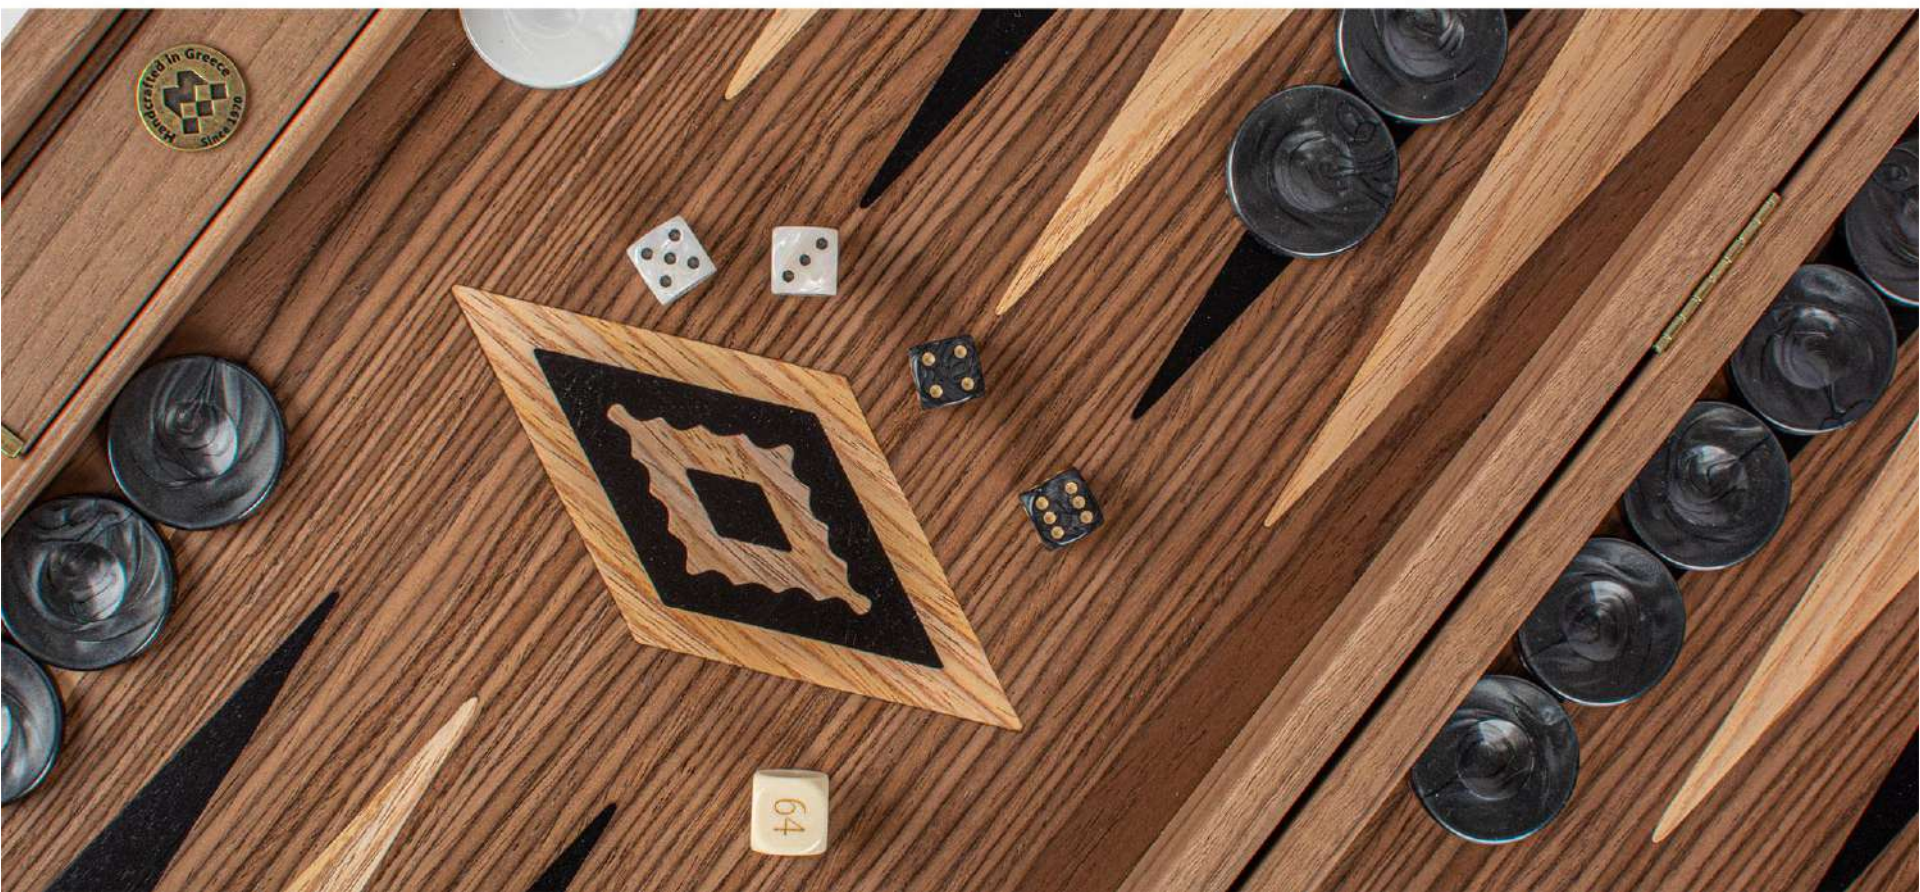

SKU: TXL1TRC

SIZE: 48x26cm

MINIMALISTIC WOOD DESIGN

SKU: TXL1MNL

SIZE: 48x26cm

Classic COLLECTION

Classic BACKGAMMON
COLLECTION

Made by natural wood and handcrafted marquetry, this backgammon collection spreads a unique, classic era with an incredible sense of touch and durability. Uneven wood grains and different shadings are part of wood's characteristics and proof of its authenticity.