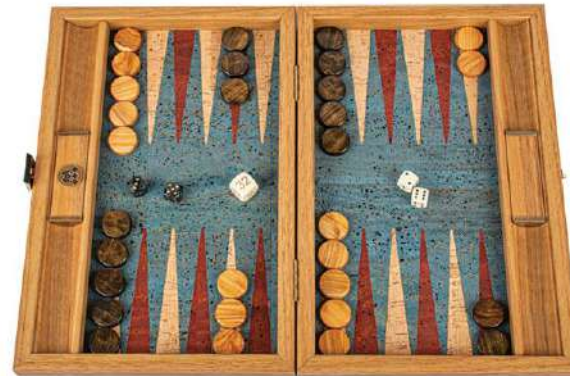

BLACK CORK with side racks

SKU: BFF1BLA
SIZE: 48x30cm

BFF3BLA
30x20cm

GREEN CORK with side racks

SKU: BFF1GRE
SIZE: 48x30cm

SKU: BFF3GRE
SIZE: 30x20cm

NATURAL CORK with side racks

SKU: BFF1NAT
SIZE: 48x30cm

SKU: BFF3NAT
SIZE: 30x20cm

RED CORK with side racks

SKU: BFF1RED
SIZE: 48x30cm

SKU: BFF3RED
SIZE: 30x20cm

TIRQUOISE CORK with side racks

SKU: BFF1TIR
SIZE: 48x30cm

SKU: BFF3TIR
SIZE: 30x20cm

NATURAL COLOR CORK
SKU: BFF3NAT SIZE: 30x20cm

GREEN NATURAL CORK
SKU: BFF3GRE SIZE: 30x20cm

DARK RED NATURAL CORK
SKU: BFF3RED SIZE: 30x20cm

TURQUOISE NATURAL CORK
SKU: BFF3TIR SIZE: 30x20cm

The Cube wood illusion backgammon has an exquisite appearance that has been achieved using the traditional furniture-making technique, Marquetry. The marquetry design of the repeating cube pattern is giving the closed case incredible style and a 3D illusion result. The playing field is made by natural Cork, providing an ultra quiet and pleasurable game.