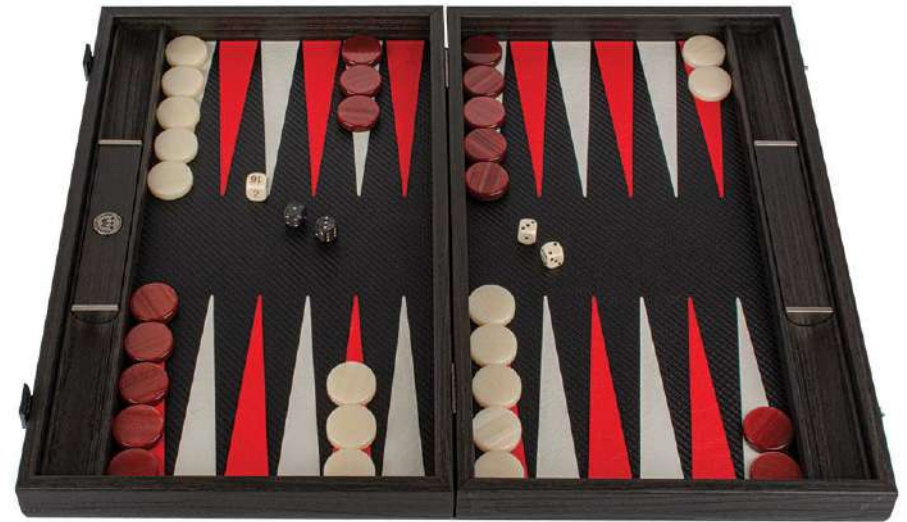

CARBON FIBER DESIGN

SKU: BDE1CFR

SIZE: 48x30cm

SKU: BDE3CFR

SIZE: 30x20cm