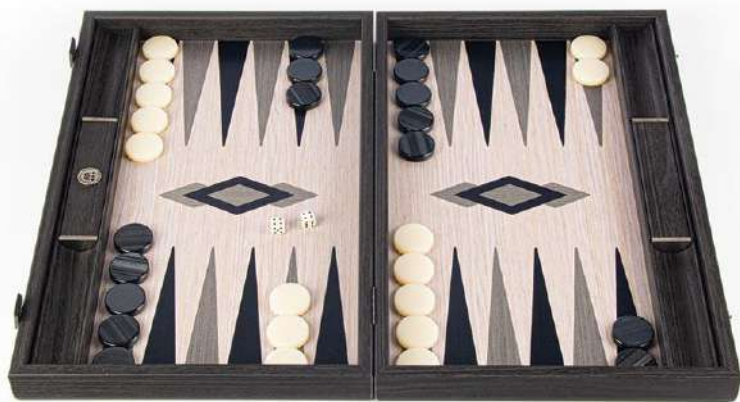

ROSEWOOD with side racks

SKU: BTT1 **SIZE: 48x30cm**

CALIFORNIA WALNUT BURL with side racks

SKU: BUU1
SIZE: 48x26cm

EBONY BURL with side racks

SKU: BGG1

SIZE: 48x26cm

PALISANDER CROWN CUT with side racks

SKU: BQQ1
SIZE: 48x26cm

The Grid Wood backgammon has been crafted using the *Art of Marquetry*. The exterior design is inspired by an ancient pattern that creates the illusion of a grid structure. Four different toned woods are joined together as a block, then thin layers of veneer are planed off to create this design. The result catches the light and gives a sense of depth to the flat surface.