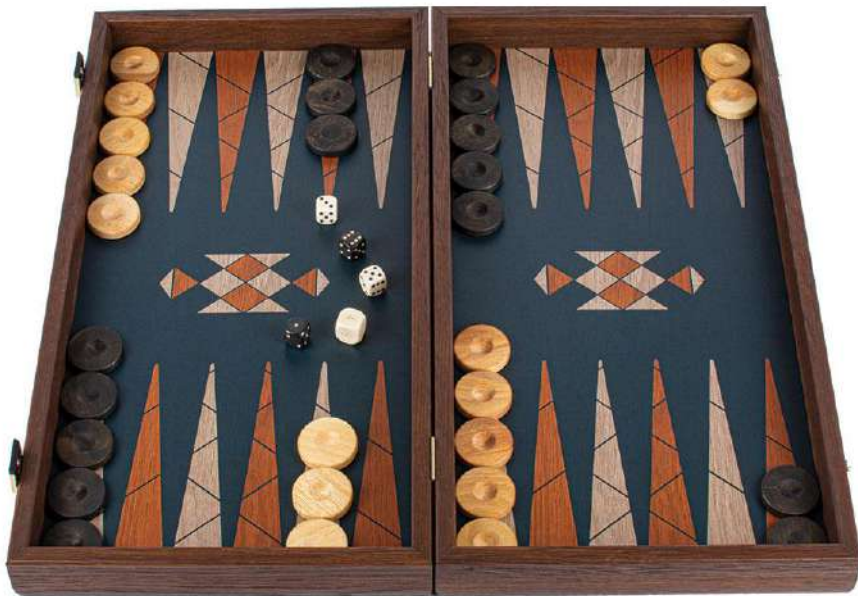

MOROCCAN MOSAIC ART

SKU: TXL1MOR

SIZE: 48x26cm

ART DECO

SKU: TXL1ARC

SIZE: 48x26cm

TRADITIONAL MANDALA

SKU: TXL1MNT

SIZE: 48x26cm

BOHO CHIC

SKU: TXL1BHC

SIZE: 48x26cm

BOHEMIAN STYLE

SKU: TXL1BHS

SIZE: 48x26cm

TREND COLOURS 2022