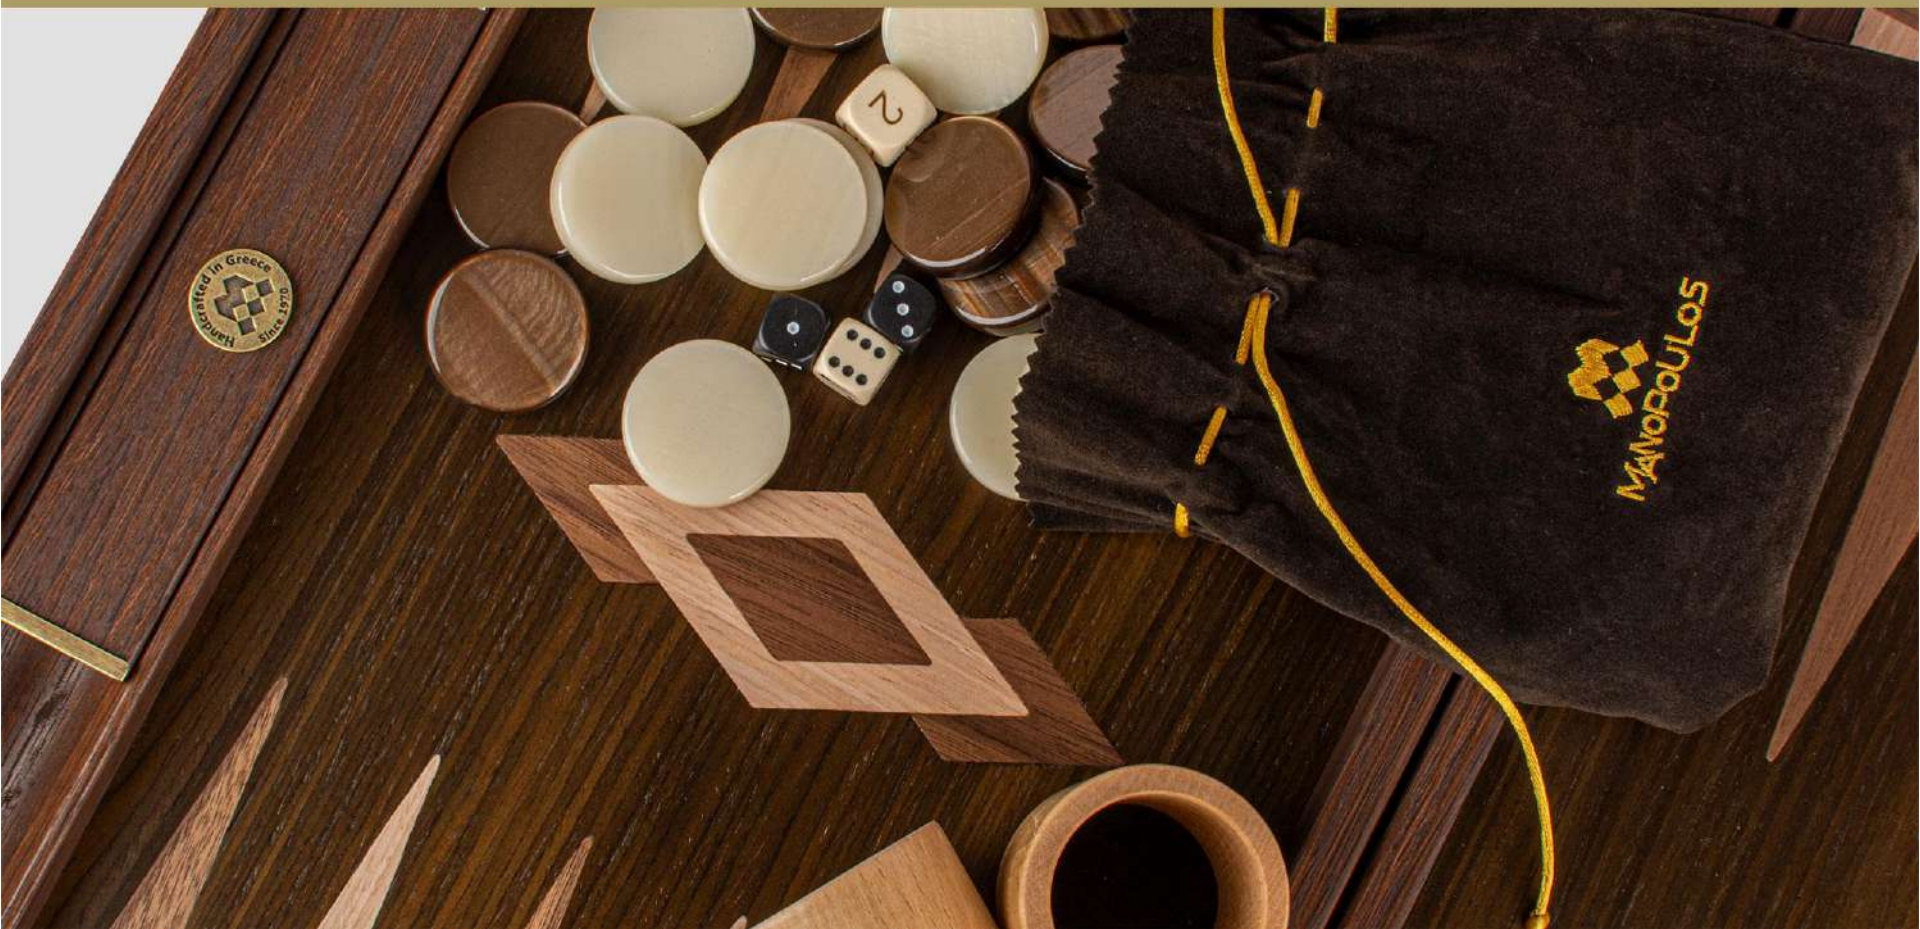

Limited

COLLECTION