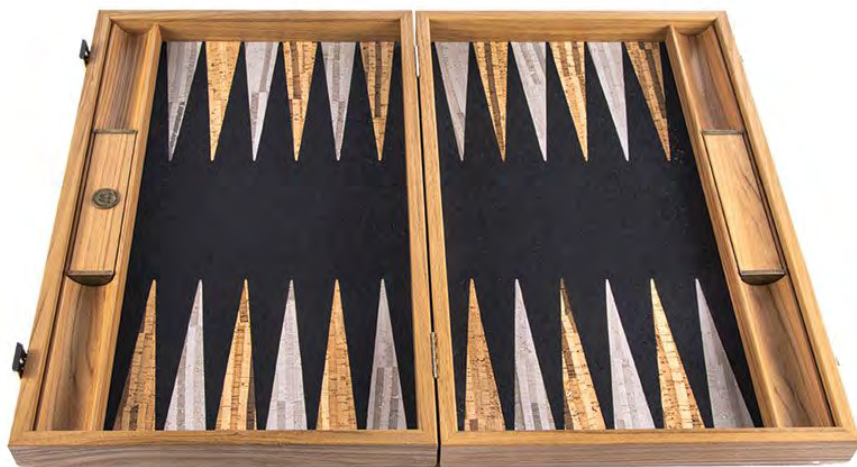

---

**NATURAL BURL WITH PEARL ELEMENTS with side racks**

SKU: BWV1  
SIZE: 48X30CM

The Cork backgammon effortlessly merges a natural product with a beautiful, contemporary design. Natural Cork's lines bring the beauty and tranquility of nature while maintaining all of the unique advantages of natural Cork, especially when it comes to noise.

---

**NATURAL CORK with side racks**

---

SKU:    **BFF1**            **BFF2**  
SIZE:   **48x30cm**    **38x23cm**

The Cube wood illusion backgammon has an exquisite appearance that has been achieved using the traditional furniture-making technique, Marquetry. The marquetry design of the repeating cube pattern is giving the closed case incredible style and a 3D illusion result. The playing field is made by natural Cork, providing an ultra quiet and pleasurable game.