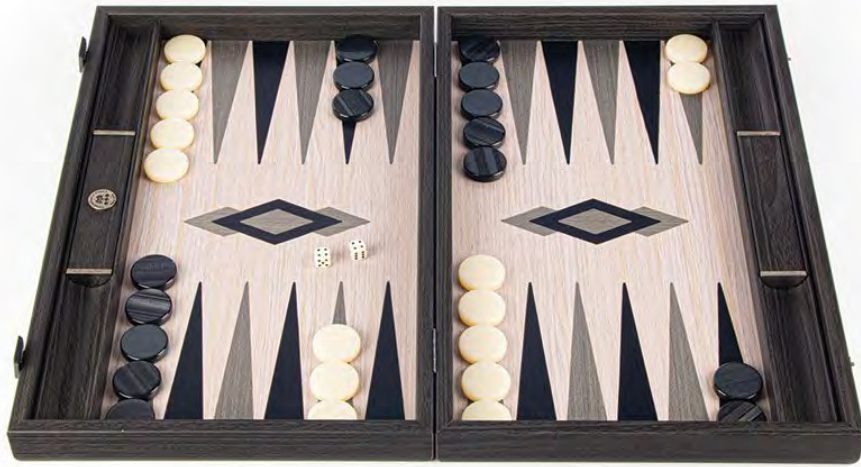

The Grid Wood backgammon has been crafted using the *Art of Marquetry*. The exterior design is inspired by an ancient pattern that creates the illusion of a grid structure. Four different toned woods are joined together as a block, then thin layers of veneer are planed off to create this design. The result catches the light and gives a sense of depth to the flat surface.

GRID WOOD ILLUSION with side racks

SKU: B3D1GRI

SIZE: 48x30cm