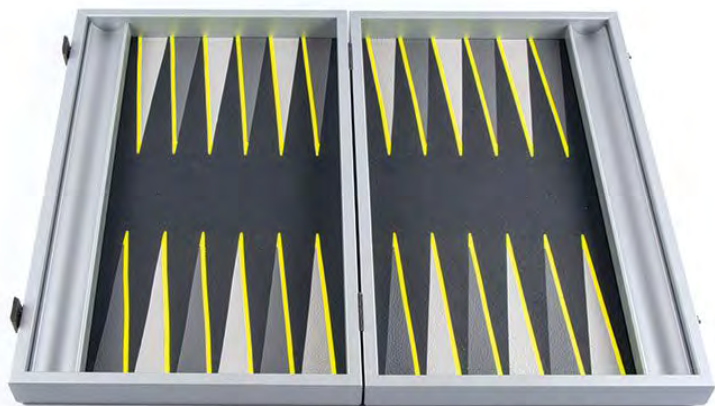

These innovative, fluorescent backgammon sets are inspired by new market trends and develop a perspective vision of fashion, creatively interpreted through wood, in addition to neon colours, that overcome every aesthetic limit. The fluo coloured points reflect the light and as a result, the playing field lights up under a black light!