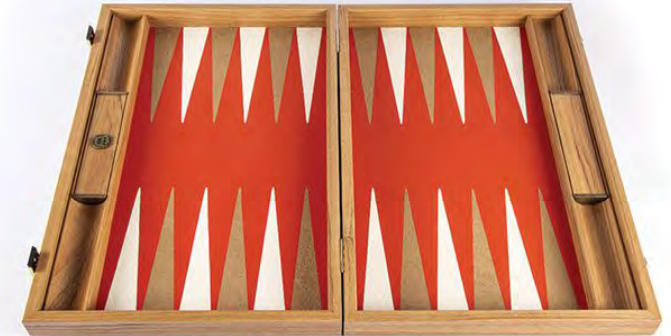

---

**NATURAL CORK with side racks**

---

SKU:    **BFF1**            **BFF2**  
SIZE:   **48x30cm**    **38x23cm**

The Cube wood illusion backgammon has an exquisite appearance that has been achieved using the traditional furniture-making technique, Marquetry. The marquetry design of the repeating cube pattern is giving the closed case incredible style and a 3D illusion result. The playing field is made by natural Cork, providing an ultra quiet and pleasurable game.

---

**MARQUETRY CUBE WOOD ILLUSION with side racks**

---

**SKU: B3D1CUB**

**SIZE: 48x30cm**

Carefully selected Premium quality Eco Leather offering an incredible smooth touch and great durability. With a large range of colours and patterns, Eco Leather introduces new possibilities and countless opportunities in contemporary designs that allow a freedom of expression and individuality. The Leatherette Collection boasts a fabulous look with loads of character.

---

**CHAMPAGNE BEIGE**

---

SKU: BXD1IVO  
SIZE: 48x30cm

---

**CINNABAR RED**

---

SKU: BXD1ORG  
SIZE: 48x30cm