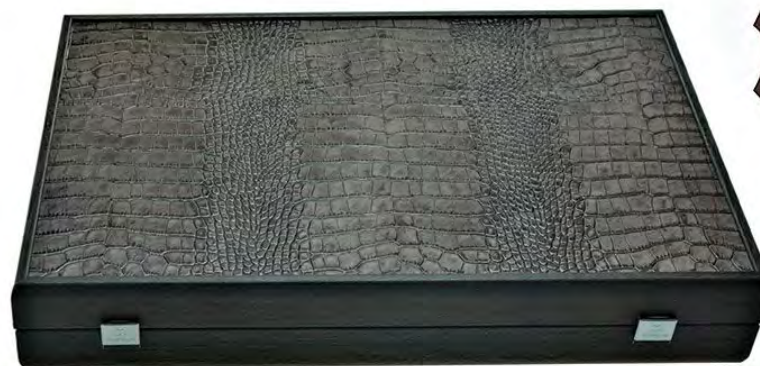

# *New Products*

*Backgammon*  
COLLECTION

*Leather*

BACKGAMMON  
COLLECTION

NEW

**CROCODILE TOTE IN DARK GREY LEATHER**

**SKU: BLE1CBL**

**SIZE: 48x30cm**