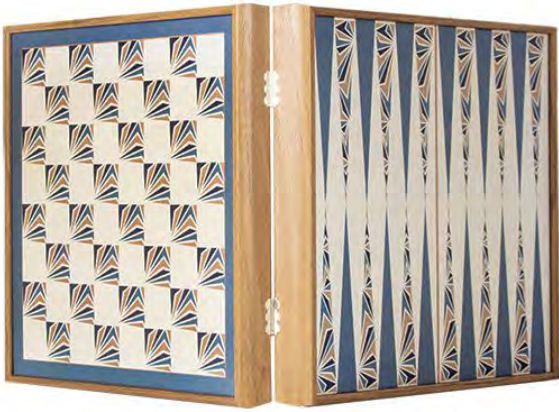

---

**Ludo / Snakes - Classic Style design in Walnut replica wood case**

---

SKU: STP34L  
SIZE: 34x34cm

*Say goodbye to boring evenings, play time is just beginning.*

These marvelous combo games will bring style and joy into your home.