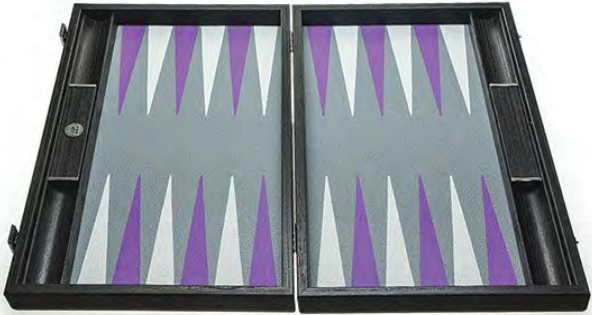

---

**ROYAL BLUE**

---

SKU: BXD1BLU  
SIZE: 48x30cm

Walnut exterior for:  
BXD1IVO, BXD1ORG, BXD1BLU

Minimalism is an extreme form of abstract art developed in New York in the 1960s and typified by artworks composed of simple geometric shapes based mostly on the square and the rectangle. Aesthetically, minimalist art offers a highly purified form of beauty. It can also be seen as representing such qualities as simplicity and harmony.