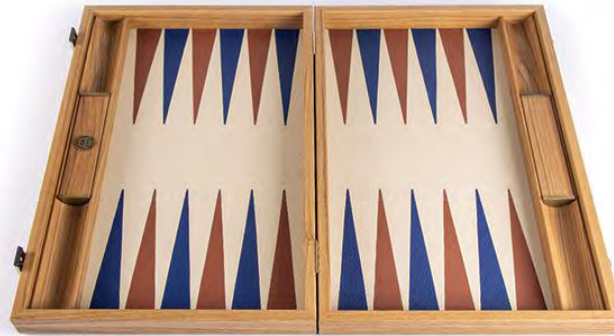

---

**NATURAL BURL WITH PEARL ELEMENTS with side racks**

SKU: BWV1  
SIZE: 48X30CM

The Cork backgammon effortlessly merges a natural product with a beautiful, contemporary design. Natural Cork's lines bring the beauty and tranquility of nature while maintaining all of the unique advantages of natural Cork, especially when it comes to noise.

---

**NATURAL CORK with side racks**

---

SKU:    **BFF1**            **BFF2**  
SIZE:   **48x30cm**    **38x23cm**

The Cube wood illusion backgammon has an exquisite appearance that has been achieved using the traditional furniture-making technique, Marquetry. The marquetry design of the repeating cube pattern is giving the closed case incredible style and a 3D illusion result. The playing field is made by natural Cork, providing an ultra quiet and pleasurable game.

---

**MARQUETRY CUBE WOOD ILLUSION with side racks**

---

**SKU: B3D1CUB**

**SIZE: 48x30cm**

Carefully selected Premium quality Eco Leather offering an incredible smooth touch and great durability. With a large range of colours and patterns, Eco Leather introduces new possibilities and countless opportunities in contemporary designs that allow a freedom of expression and individuality. The Leatherette Collection boasts a fabulous look with loads of character.