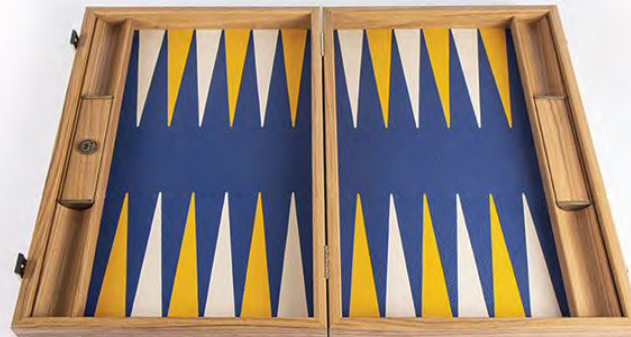

---

**NATURAL CORK with side racks**

---

SKU:    **BFF1**            **BFF2**  
SIZE:   **48x30cm**    **38x23cm**

The Cube wood illusion backgammon has an exquisite appearance that has been achieved using the traditional furniture-making technique, Marquetry. The marquetry design of the repeating cube pattern is giving the closed case incredible style and a 3D illusion result. The playing field is made by natural Cork, providing an ultra quiet and pleasurable game.

---

**MARQUETRY CUBE WOOD ILLUSION with side racks**

---

**SKU: B3D1CUB**

**SIZE: 48x30cm**

Carefully selected Premium quality Eco Leather offering an incredible smooth touch and great durability. With a large range of colours and patterns, Eco Leather introduces new possibilities and countless opportunities in contemporary designs that allow a freedom of expression and individuality. The Leatherette Collection boasts a fabulous look with loads of character.

---

**CHAMPAGNE BEIGE**

---

SKU: BXD1IVO  
SIZE: 48x30cm

---

**CINNABAR RED**

---

SKU: BXD1ORG  
SIZE: 48x30cm

---

**ROYAL BLUE**

---

SKU: BXD1BLU  
SIZE: 48x30cm

Walnut exterior for:  
BXD1IVO, BXD1ORG, BXD1BLU

Minimalism is an extreme form of abstract art developed in New York in the 1960s and typified by artworks composed of simple geometric shapes based mostly on the square and the rectangle. Aesthetically, minimalist art offers a highly purified form of beauty. It can also be seen as representing such qualities as simplicity and harmony.