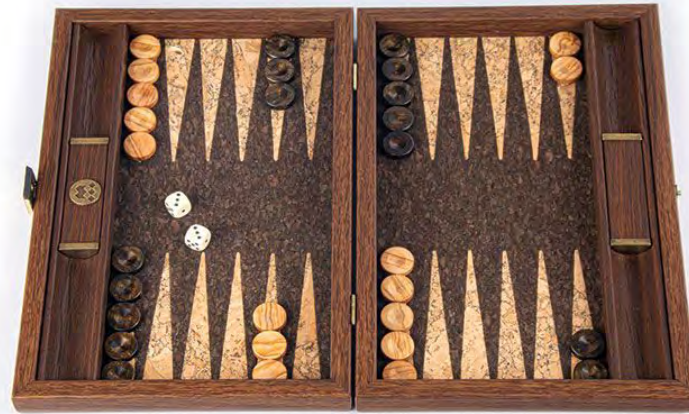

---

**LUPO BURL with side racks**

---

**SKU: BLL1**

**SIZE: 48X30CM**

Walnut burl is a valuable wood for woodworkers and artists who enjoy working with such a unique and uncommon wood. Each backgammon is a unique product of nature and results in an absolutely bespoke piece.

---

**NATURAL WALNUT BURL with side racks**

---

**SKU: BWV1R**  
**SIZE: 48X30CM**

**CUBE DESIGN NATURAL CORK**

SKU: BFF3CUB

SIZE: 30x20cm

**BRAIDED STRAW IN DARK BROWN COLOUR**