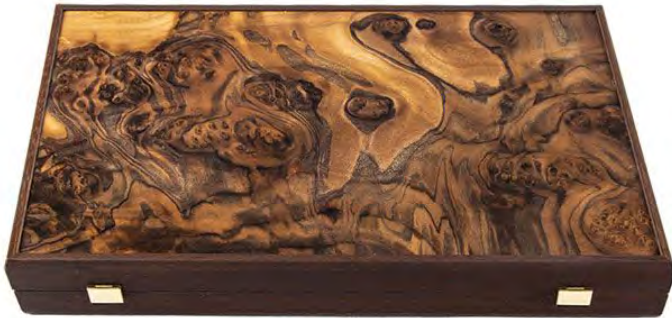

---

**LUPO BURL with side racks**

---

**SKU: BLL1**

**SIZE: 48X30CM**

Walnut burl is a valuable wood for woodworkers and artists who enjoy working with such a unique and uncommon wood. Each backgammon is a unique product of nature and results in an absolutely bespoke piece.

---

**NATURAL WALNUT BURL with side racks**

---

**SKU: BWV1R**  
**SIZE: 48X30CM**

**CUBE DESIGN NATURAL CORK**

SKU: BFF3CUB

SIZE: 30x20cm

**BRAIDED STRAW IN DARK BROWN COLOUR**