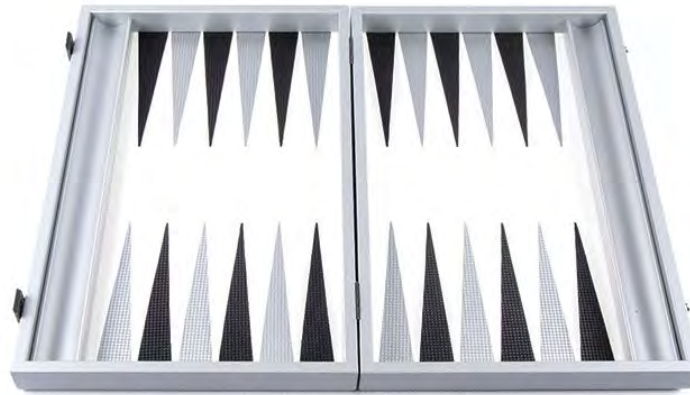

---

**OLIVE GREEN**

---

**SKU: BDE1AGR**  
**SIZE: 48x30cm**

The materials and the combination of metal colours bring a futuristic and sporty aesthetic to these backgammon sets. The metal silver colour of the exterior surface features reflective elements which illuminate the eye-catching pattern when hit by light. The playing fields are created with a masculine colour pallet of grey tones and metallic colours.