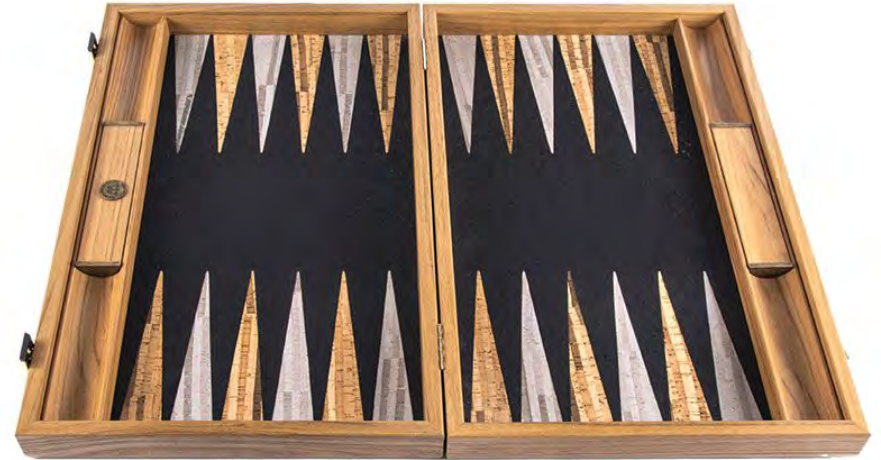

---

**NATURAL BURL WITH PEARL ELEMENTS with side racks**

SKU: BWV1  
SIZE: 48X30CM

The Cork backgammon effortlessly merges a natural product with a beautiful, contemporary design. Natural Cork's lines bring the beauty and tranquility of nature while maintaining all of the unique advantages of natural Cork, especially when it comes to noise.

---

**NATURAL CORK with side racks**

---

SKU:    **BFF1**            **BFF2**  
SIZE:   **48x30cm**    **38x23cm**

The Cube wood illusion backgammon has an exquisite appearance that has been achieved using the traditional furniture-making technique, Marquetry. The marquetry design of the repeating cube pattern is giving the closed case incredible style and a 3D illusion result. The playing field is made by natural Cork, providing an ultra quiet and pleasurable game.