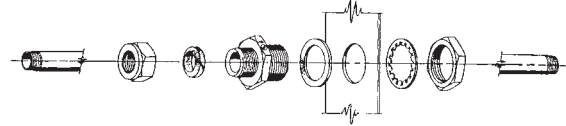

EVERGREEN QUIK-SEAL *continued*

Discount Price Levels
Any combination of full boxes qualify

Part No. Box Part No.	Description	Each	1-2 Boxes Net Price Box	3+ Boxes Each Box
430 890 (box of 24)	Quik-Seal for Corner Pulley 7/8-18 UNS x 1/2" NPT <i>(Brooks, Buckeye & Range Guard)</i>	9.20	8.35 200.40	7.10 170.40
682 893 (box of 24)	Quik-Seal for Corner Pulley 15/16-20x1/2" NPT <i>(Ansul, Pyro-Chem & Heiser)</i>	9.20	8.35 200.40	7.10 170.40
1476 1488 (box of 24)	Quik-Patch for Corner Pulley #430 7/8" Thread <i>(Brooks, Buckeye & Range Guard)</i>	9.20	8.35 200.40	7.10 170.40
1478 1492 (box of 24)	Quik-Patch for Corner Pulley #682 15/16" Thread <i>(Ansul, Pyro-Chem & Heiser)</i>	9.20	8.35 200.40	7.10 170.40

EVERGREEN COMPRESSION SEAL

881 887 (box of 24)	1/4" Tube "Evergreen Compression Seal"	12.45	8.75 210.00	7.40 177.60
300 310 (box of 24)	3/8" Tube "Evergreen Compression Seal"	12.45	8.75 210.00	7.40 177.60
301 311 (box of 24)	1/2" Tube & 1/4" Pipe "Evergreen Compression Seal"	12.60	8.95 214.80	7.80 187.20
302 312 (box of 24)	5/8" Tube & 3/8" Pipe "Evergreen Compression Seal"	15.25	11.40 273.60	9.70 232.80
1141 1143 (box of 24)	5/8" Tube & 3/8" Pipe "Evergreen Compression Seal" Extra-Long	16.25	14.95 358.56	11.95 286.80
1230 1242 (box of 24)	1/2" EMT Conduit "Evergreen Compression Seal" Extra-Long	16.25	14.95 358.56	11.95 286.80
303 313 (box of 24)	1/2" EMT Conduit "Evergreen Compression Seal"	15.25	11.40 273.60	9.70 232.80
304 314 (box of 24)	1/2" Pipe "Evergreen Compression Seal"	16.35	12.50 300.00	11.30 271.20
305 315 (box of 12)	3/4" Pipe "Evergreen Compression Seal"	21.60	17.25 207.00	15.15 181.80
306 316 (box of 12)	1" Pipe "Evergreen Compression Seal"	30.65	25.75 309.00	22.20 266.40
1136 1138 (box of 12)	1" Tube "Evergreen Compression Seal"	22.60	18.50 222.00	14.75 177.00
1129 1132 (box of 6)	2" Tube "Evergreen Compression Seal"	48.24	48.24 289.44	48.24 289.44
1418 1421 (box of 24)	1/8" Tube or wire "Evergreen Compression Seal"	12.45	8.75 210.00	7.40 177.60
1430 1434 (box of 12)	1-3/8" Tube "Evergreen Compression Seal"	28.50	26.25 315.00	23.00 276.00