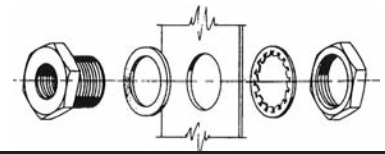

EVERGREEN QUIK-SEAL

Discount Price Levels
Any combination of full boxes qualify

Part No. Box Part No.	Description	Net Price Each	1-2 Boxes Net Price Each Box	3+ Boxes Each Box
218 221 (box of 24)	1/4" Pipe "Evergreen Quik-Seal"	7.45	6.95 166.80	5.80 139.20
170 173 (box of 24)	3/8" Pipe "Evergreen Quik-Seal" (Style "A" 1-1/8" Hole)	8.00	7.30 175.20	6.40 153.60
899 900 (box of 24)	3/8" Pipe "Evergreen Quik-Seal" (Style "B" 7/8" Hole)	7.45	6.70 160.80	5.80 139.20
171 174 (box of 24)	1/2" Pipe "Evergreen Quik-Seal"	8.50	7.70 184.80	6.65 159.60
172 175 (box of 24)	3/4" Pipe "Evergreen Quik-Seal"	14.50	13.80 331.20	12.60 302.40
213 216 (box of 12)	1" Pipe "Evergreen Quik-Seal"	23.80	23.00 276.00	19.40 232.80
265 297 (box of 12)	1-1/4" Pipe "Evergreen Quik-Seal"	31.25	30.00 360.00	N/A
268 271 (box of 10)	1-1/2" Pipe "Evergreen Quik-Seal"	34.50	33.00 330.00	N/A
170L	3/8" Pipe "Evergreen Quik-Seal" 4.5" Extra Long (Style "A" 1-1/8" Hole)	20.83	N/A	N/A
171L	1/2" Pipe "Evergreen Quik-Seal" 4.5" Extra Long	20.83	N/A	N/A
172L	3/4" Pipe "Evergreen Quik-Seal" 4.75" Extra Long	26.59	N/A	N/A
213L	1" Pipe "Evergreen Quik-Seal" 5" Extra Long	34.05	N/A	N/A
1098 1100 (box of 10)	1-1/2" Pipe "Evergreen Quik-Seal" no internal threads	34.50	33.00 330.00	N/A
170S	3/8" Pipe "Evergreen Quik-Seal" Stainless Steel	37.75	N/A	N/A
171S	1/2" Pipe "Evergreen Quik-Seal" Stainless Steel	44.00	N/A	N/A
172S	3/4" Pipe "Evergreen Quik-Seal" Stainless Steel	49.15	N/A	N/A
213S	1" Pipe "Evergreen Quik-Seal" Stainless Steel	82.95	N/A	N/A
Flat Washers used on gas station canopies				
157	for 3/8" & 1/2" Quik-Seals	0.60	N/A	N/A
166	for 3/4" Quik-Seals	0.60	N/A	N/A

EVERGREEN QUIK-SEALS continued on page 3