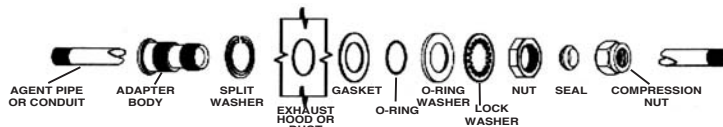

## NEW EVERGREEN BLIND SEALS

**Discount Price Levels**  
Any combination of full boxes qualify

| Part No.<br>Box Part No. | Description                        | Net Price<br>Each | 1-2 Boxes<br>Net Price Each<br>Box | 3+ Boxes<br>Each<br>Box |
|--------------------------|------------------------------------|-------------------|------------------------------------|-------------------------|
| 1185                     | 1/4" Tube                          | 12.70             | 11.55                              | 9.98                    |
| 1190 (box of 24)         | "Evergreen Blind Compression Seal" |                   | 277.20                             | 239.52                  |
| 1106                     | 1/2" EMT Conduit                   | 16.25             | 14.95                              | 11.95                   |
| 1116 (box of 24)         | "Evergreen Blind Compression Seal" |                   | 358.80                             | 286.80                  |
| 1172                     | 5/8" Tube & 3/8" Pipe              | 16.25             | 14.95                              | 11.95                   |
| 1174 (box of 24)         | "Evergreen Blind Compression Seal" |                   | 358.80                             | 286.80                  |
| 1287                     | 3/4" Pipe                          | 21.60             | 17.25                              | 15.15                   |
| 1290 (box of 24)         | "Evergreen Blind Compression Seal" |                   | 207.00                             | 181.80                  |
| 1232                     | 1/4" Pipe                          | 7.45              | 6.95                               | 5.80                    |
| 1235 (box of 24)         | "Evergreen Blind Quik-Seal"        |                   | 166.80                             | 139.20                  |
| 1204                     | 3/8" Pipe                          | 16.25             | 14.95                              | 11.95                   |
| 1206 (box of 24)         | "Evergreen Blind Quik-Seal"        |                   | 358.80                             | 286.80                  |
| 1210                     | 1/2" Pipe                          | 16.25             | 14.95                              | 11.95                   |
| 1214 (box of 24)         | "Evergreen Blind Quik-Seal"        |                   | 358.80                             | 286.80                  |
| 1272                     | 3/4" Pipe                          | 14.50             | 13.80                              | 12.60                   |
| 1275 (box of 24)         | "Evergreen Blind Quik-Seal"        |                   | 331.20                             | 302.40                  |
| 1180                     | "Evergreen Blind Quik-Patch"       | 16.25             | 15.00                              | 13.10                   |
| 1182 (box of 24)         | for 1-3/8" Hole                    |                   | 360.00                             | 314.40                  |