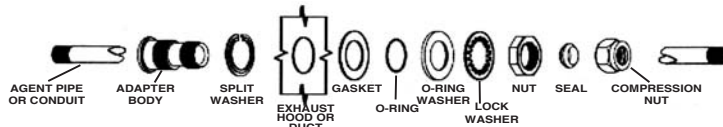

Effective January 1, 2019
Subject to terms and conditions

NEW EVERGREEN BLIND SEALS

Discount Price Levels
Any combination of full boxes qualify

Part No. Box Part No.	Description	Net Price Each	1-2 Boxes Net Price Each Box	3+ Boxes Each Box
1185	1/4" Tube	12.70	11.55	9.98
1190 (box of 24)	"Evergreen Blind Compression Seal"		277.20	239.52
1106	1/2" EMT Conduit	16.25	14.95	11.95
1116 (box of 24)	"Evergreen Blind Compression Seal"		358.80	286.80
1172	5/8" Tube & 3/8" Pipe	16.25	14.95	11.95
1174 (box of 24)	"Evergreen Blind Compression Seal"		358.80	286.80
1287	3/4" Pipe	21.60	17.25	15.15
1290 (box of 12)	"Evergreen Blind Compression Seal"		207.00	181.80
1232	1/4" Pipe	7.45	6.95	5.80
1235 (box of 24)	"Evergreen Blind Quik-Seal"		166.80	139.20
1204	3/8" Pipe	16.25	14.95	11.95
1206 (box of 24)	"Evergreen Blind Quik-Seal"		358.80	286.80
1210	1/2" Pipe	16.25	14.95	11.95
1214 (box of 24)	"Evergreen Blind Quik-Seal"		358.80	286.80
1272	3/4" Pipe	14.50	13.80	12.60
1275 (box of 12)	"Evergreen Blind Quik-Seal"		331.20	302.40
1180	"Evergreen Blind Quik-Patch"	16.25	15.00	13.10
1182 (box of 24)	for 1-3/8" Hole		360.00	314.40