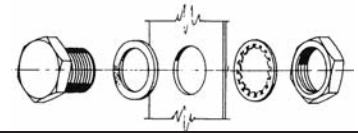

EVERGREEN QUIK-PATCH