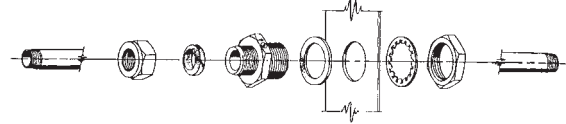

EVERGREEN QUIK-SEAL *continued*

Discount Price Levels
Any combination of full boxes qualify

Part No. Box Part No.	Description	Each	1-2 Boxes Net Price Box	3+ Boxes Each Box
430 890 (box of 24)	Quik-Seal for Corner Pulley 7/8-18 UNS x 1/2" NPT <i>(Brooks, Buckeye & Range Guard)</i>	9.20	8.35 200.40	7.10 170.40
682 893 (box of 24)	Quik-Seal for Corner Pulley 15/16-20x1/2" NPT <i>(Ansul, Pyro-Chem & Heiser)</i>	9.20	8.35 200.40	7.10 170.40
1476 1488 (box of 24)	Quik-Patch for Corner Pulley #430 7/8" Thread <i>(Brooks, Buckeye & Range Guard)</i>	9.20	8.35 200.40	7.10 170.40
1478 1492 (box of 24)	Quik-Patch for Corner Pulley #682 15/16" Thread <i>(Ansul, Pyro-Chem & Heiser)</i>	9.20	8.35 200.40	7.10 170.40

EVERGREEN COMPRESSION SEAL

881 887 (box of 24)	1/4" Tube "Evergreen Compression Seal"	12.45	8.75 210.00	7.40 177.60
300 310 (box of 24)	3/8" Tube "Evergreen Compression Seal"	12.45	8.75 210.00	7.40 177.60
301 311 (box of 24)	1/2" Tube & 1/4" Pipe "Evergreen Compression Seal"	12.60	8.95 214.80	7.80 187.20
302 312 (box of 24)	5/8" Tube & 3/8" Pipe "Evergreen Compression Seal"	15.25	11.40 273.60	9.70 232.80
1141 1143 (box of 24)	5/8" Tube & 3/8" Pipe "Evergreen Compression Seal" Extra-Long	16.25	14.95 358.56	11.95 286.80
1230 1242 (box of 24)	1/2" EMT Conduit "Evergreen Compression Seal" Extra-Long	16.25	14.95 358.56	11.95 286.80
303 313 (box of 24)	1/2" EMT Conduit "Evergreen Compression Seal"	15.25	11.40 273.60	9.70 232.80
304 314 (box of 24)	1/2" Pipe "Evergreen Compression Seal"	16.35	12.50 300.00	11.30 271.20
305 315 (box of 12)	3/4" Pipe "Evergreen Compression Seal"	21.60	17.25 207.00	15.15 181.80
306 316 (box of 12)	1" Pipe "Evergreen Compression Seal"	30.65	25.75 309.00	22.20 266.40
1136 1138 (box of 12)	1" Tube "Evergreen Compression Seal"	22.60	18.50 222.00	14.75 177.00
1129 1132 (box of 6)	2" Tube "Evergreen Compression Seal"	48.24	48.24 289.44	48.24 289.44
1418 1421 (box of 24)	1/8" Tube or wire "Evergreen Compression Seal"	12.45	8.75 210.00	7.40 177.60
1430 1434 (box of 12)	1-3/8" Tube "Evergreen Compression Seal"	28.50	26.25 315.00	23.00 276.00