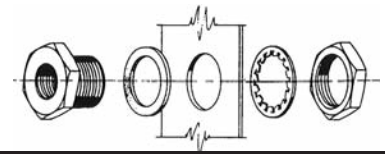

EVERGREEN QUIK-SEAL

Discount Price Levels
Any combination of full boxes qualify

Part No. Box Part No.	Description	Net Price Each	1-2 Boxes Net Price Each Box	3+ Boxes Each Box
218 221 (box of 24)	1/4" Pipe "Evergreen Quik-Seal"	7.45	6.95 166.80	5.80 139.20
170 173 (box of 24)	3/8" Pipe "Evergreen Quik-Seal" (Style "A" 1-1/8" Hole)	8.00	7.30 175.20	6.40 153.60
899 900 (box of 24)	3/8" Pipe "Evergreen Quik-Seal" (Style "B" 7/8" Hole)	7.45	6.70 160.80	5.80 139.20
171 174 (box of 24)	1/2" Pipe "Evergreen Quik-Seal"	8.50	7.70 184.80	6.65 159.60
172 175 (box of 24)	3/4" Pipe "Evergreen Quik-Seal"	14.50	13.80 331.20	12.60 302.40
213 216 (box of 12)	1" Pipe "Evergreen Quik-Seal"	23.80	23.00 276.00	19.40 232.80
265 297 (box of 12)	1-1/4" Pipe "Evergreen Quik-Seal"	31.25	30.00 360.00	N/A
268 271 (box of 10)	1-1/2" Pipe "Evergreen Quik-Seal"	34.50	33.00 330.00	N/A
170L	3/8" Pipe "Evergreen Quik-Seal" 4.5" Extra Long (Style "A" 1-1/8" Hole)	20.83	N/A	N/A
171L	1/2" Pipe "Evergreen Quik-Seal" 4.5" Extra Long	20.83	N/A	N/A
172L	3/4" Pipe "Evergreen Quik-Seal" 4.75" Extra Long	26.59	N/A	N/A
213L	1" Pipe "Evergreen Quik-Seal" 5" Extra Long	34.05	N/A	N/A
1098 1100 (box of 10)	1-1/2" Pipe "Evergreen Quik-Seal" no internal threads	34.50	33.00 330.00	N/A
170S	3/8" Pipe "Evergreen Quik-Seal" Stainless Steel	37.75	N/A	N/A
171S	1/2" Pipe "Evergreen Quik-Seal" Stainless Steel	44.00	N/A	N/A
172S	3/4" Pipe "Evergreen Quik-Seal" Stainless Steel	49.15	N/A	N/A
213S	1" Pipe "Evergreen Quik-Seal" Stainless Steel	82.95	N/A	N/A
Flat Washers used on gas station canopies				
157	for 3/8" & 1/2" Quik-Seals	0.60	N/A	N/A
166	for 3/4" Quik-Seals	0.60		

EVERGREEN QUIK-SEALS continued on page 3