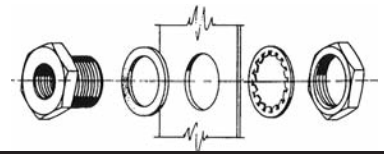

EVERGREEN QUIK-SEAL

Discount Price Levels
Any combination of full boxes qualify

Part No. Box Part No.	Description	Net Price Each	1-2 Boxes Net Price Each Box	3+ Boxes Each Box
218 221 (box of 24)	1/4" Pipe "Evergreen Quik-Seal" 7.45	7.45	6.95 166.80	5.80 139.20
170 173 (box of 24)	3/8" Pipe "Evergreen Quik-Seal" (Style "A" 1-1/8" Hole)	8.00	7.30 175.20	6.40 153.60
899 900 (box of 24)	3/8" Pipe "Evergreen Quik-Seal" (Style "B" 7/8" Hole)	7.45	6.70 160.80	5.80 139.20
171 174 (box of 24)	1/2" Pipe "Evergreen Quik-Seal"	8.50	7.70 184.80	6.65 159.60
172 175 (box of 24)	3/4" Pipe "Evergreen Quik-Seal"	14.50	13.80 331.20	12.60 302.40
213 216 (box of 12)	1" Pipe "Evergreen Quik-Seal"	23.80	23.00 276.00	19.40 232.80
265 297 (box of 12)	1-1/4" Pipe "Evergreen Quik-Seal"	31.25	30.00 360.00	N/A
268 271 (box of 10)	1-1/2" Pipe "Evergreen Quik-Seal"	34.50	33.00 330.00	N/A
170L	3/8" Pipe "Evergreen Quik-Seal" 4.5" Extra Long (Style "A" 1-1/8" Hole)	20.83	N/A	N/A
171L	1/2" Pipe "Evergreen Quik-Seal" 4.5" Extra Long	20.83	N/A	N/A
172L	3/4" Pipe "Evergreen Quik-Seal" 4.75" Extra Long	26.59	N/A	N/A
213L	1" Pipe "Evergreen Quik-Seal" 5" Extra Long	34.05	N/A	N/A
1098 1100 (box of 10)	1-1/2" Pipe "Evergreen Quik-Seal" no internal threads	34.50	33.00 330.00	N/A
170S	3/8" Pipe "Evergreen Quik-Seal" Stainless Steel	37.75	N/A	N/A
171S	1/2" Pipe "Evergreen Quik-Seal" Stainless Steel	44.00	N/A	N/A
172S	3/4" Pipe "Evergreen Quik-Seal" Stainless Steel	49.15	N/A	N/A
213S	1" Pipe "Evergreen Quik-Seal" Stainless Steel	82.95	N/A	N/A
Flat Washers used on gas station canopies				
157	for 3/8" & 1/2" Quik-Seals	0.60	N/A	N/A
166	for 3/4" Quik-Seals	0.60		

EVERGREEN QUIK-SEALS continued on page 3