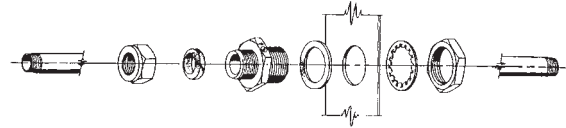

EVERGREEN QUIK-SEAL *continued*

Discount Price Levels
Any combination of full boxes qualify

Part No. Box Part No.	Description	Each	1-2 Boxes Net Price Box	3+ Boxes Each Box
430 890 (box of 24)	Quik-Seal for Corner Pulley 7/8-18 UNS x 1/2" NPT (Brooks & Range Guard)	9.20	8.35 200.40	7.10 170.40
682 893 (box of 24)	Quik-Seal for Corner Pulley 15/16-20x1/2" NPT (Ansul & Heiser)	9.20	8.35 200.40	7.10 170.40
1476 #430 1488 (box of 24)	Quik-Seal for Corner Pulley 7/8-18 UNS x 1/2" NPT	9.20	8.35 200.40	7.10 170.40
1478 #682 1492 (box of 24)	Quik-Seal for Corner Pulley 15/16-20x1/2" NPT	9.20	8.35 200.40	7.10 170.40

EVERGREEN COMPRESSION SEAL

881 887 (box of 24)	1/4" Tube "Evergreen Compression Seal"	12.45	8.75 210.00	7.40 177.60
300 310 (box of 24)	3/8" Tube "Evergreen Compression Seal"	12.45	8.75 210.00	7.40 177.60
301 311 (box of 24)	1/2" Tube & 1/4" Pipe "Evergreen Compression Seal"	12.60	8.95 214.80	7.80 187.20
302 312 (box of 24)	5/8" Tube & 3/8" Pipe "Evergreen Compression Seal"	15.25	11.40 273.60	9.70 232.80
1141 1143 (box of 24)	5/8" Tube & 3/8" Pipe "Evergreen Compression Seal" Extra-Long	16.25	14.95 358.56	11.95 286.80
1230 1242 (box of 24)	1/2" EMT Conduit "Evergreen Compression Seal" Extra-Long	16.25	14.95 358.56	11.95 286.80
303 313 (box of 24)	1/2" EMT Conduit "Evergreen Compression Seal"	15.25	11.40 273.60	9.70 232.80
304 314 (box of 24)	1/2" Pipe "Evergreen Compression Seal"	16.35	12.50 300.00	11.30 271.20
305 315 (box of 12)	3/4" Pipe "Evergreen Compression Seal"	21.60	17.25 207.00	15.15 181.80
306 316 (box of 12)	1" Pipe "Evergreen Compression Seal"	30.65	25.75 309.00	22.20 266.40
1136 1138 (box of 12)	1" Tube "Evergreen Compression Seal"	22.60	18.50 222.00	14.75 177.00
1129 1132 (box of 6)	2" Tube "Evergreen Compression Seal"	48.24	48.24 289.44	48.24 289.44
1418 1421 (box of 24)	1/8" Tube or wire "Evergreen Compression Seal"	12.45	8.75 210.00	7.40 177.60
1430 1434 (box of 12)	1-3/8" Tube "Evergreen Compression Seal"	28.50	26.25 315.00	23.00 276.00