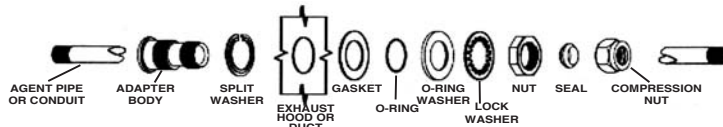

## NEW EVERGREEN BLIND SEALS

**Discount Price Levels**  
Any combination of full boxes qualify

Part No. Box Part No.	Description	Net Price Each	1-2 Boxes Net Price Each Box	3+ Boxes Each Box
1185	1/4" Tube	12.70	11.55	9.98
1190 (box of 24)	"Evergreen Blind Compression Seal"		277.20	239.52
1106	1/2" EMT Conduit	16.25	14.95	11.95
1116 (box of 24)	"Evergreen Blind Compression Seal"		358.80	286.80
1172	5/8" Tube & 3/8" Pipe	16.25	14.95	11.95
1174 (box of 24)	"Evergreen Blind Compression Seal"		358.80	286.80
1287	3/4" Pipe	21.60	17.25	15.15
1290 (box of 24)	"Evergreen Blind Compression Seal"		207.00	181.80
1232	1/4" Pipe	7.45	6.95	5.80
1235 (box of 24)	"Evergreen Blind Quik-Seal"		166.80	139.20
1204	3/8" Pipe	16.25	14.95	11.95
1206 (box of 24)	"Evergreen Blind Quik-Seal"		358.80	286.80
1210	1/2" Pipe	16.25	14.95	11.95
1214 (box of 24)	"Evergreen Blind Quik-Seal"		358.80	286.80
1204	3/4" Pipe	14.50	13.80	12.60
1206 (box of 24)	"Evergreen Blind Quik-Seal"		331.20	302.40
1250	"Evergreen Blind Quik-Patch"	16.25	15.00	13.10
1255 (box of 24)	for 1-3/8" Hole		360.00	314.40