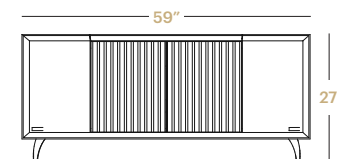

Polished aluminum legs that adjust for leveling

Storage for up to 120 records

TURNTABLE

Fully decoupled VPI® belt-driven turntable

Wrensilva split-plinth construction

Solid aluminum platter

33-1/3rpm and 45rpm playback speeds

Ortofon® 2m Red MM cartridge

DIMENSIONS

Handbuilt in San Diego • 59"W x 27"H x 19"D

6 LISTENING MODES

Vinyl

Sonos® Streaming

Bluetooth

Mobile (3.5mm jack)