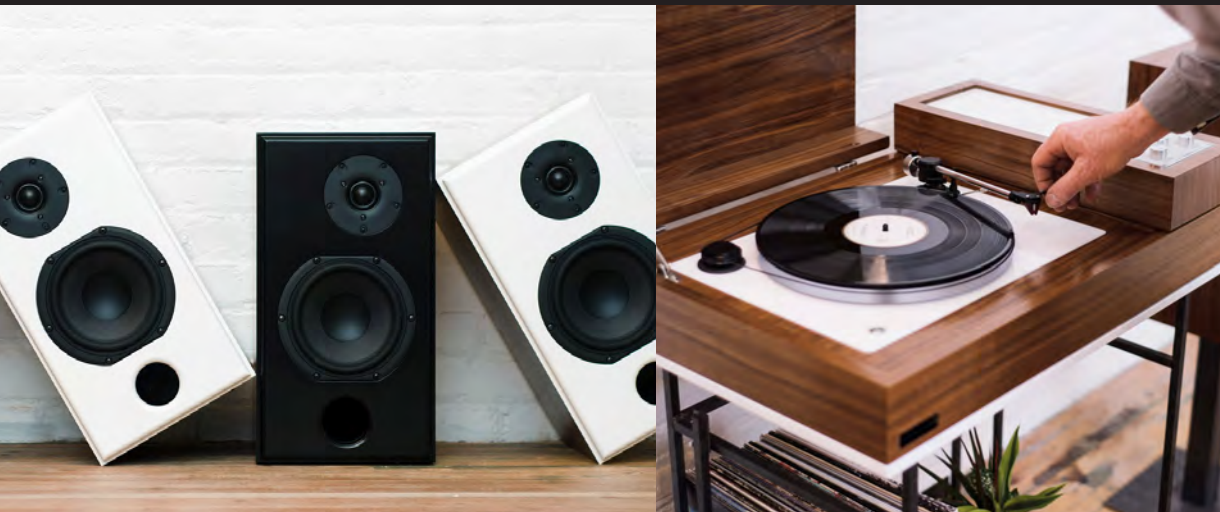

WRENSILVA

THE MODERN HI-FI RECORD CONSOLE

WRENSILVA.COM

Presenting
The Loft

The Wrensilva Loft features all the power and connectivity of our classic full size consoles, packed into a much smaller footprint. A fresh take on the modern record console, the Loft is as elegant as it is agile.

Available for purchase as a standalone unit or bundled with Wrensilva Monitor speakers.

 north american walnut & white

 north american walnut & black

SYSTEM + CONNECTIVITY

Four listening modes:

Vinyl

Sonos® WiFi mesh Streaming

Fully decoupled belt-driven
turntable

Constrained layer acrylic/wood
split plinth

Acrylic platter

Ortofon 2m Red MM cartridge

SONOS® FUNCTIONALITY

Seamlessly switch between
vinyl and streaming music

Pair your Wrensilva console
with existing Sonos speakers
throughout your space

WiFi mesh streaming for high
fidelity streaming audio

Access all your music services
through one app

DESIGN

Available in solid North American
Walnut hardwood with choice of
white or black gloss acrylic details